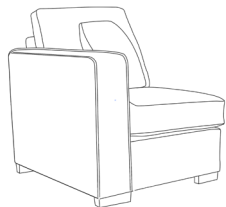

**Seat Cushions** - All seat cushions are constructed from foam with a 300g high-loft fibre wrap for maximum comfort and support.

**Back Cushions** - All back cushions are filled with conjugate hollow virgin white fibre.

**Lovechair**  
H:94 x W:130 x D:99 (cm)  
x1 Large Scatter - Accent

**2.5 Seater**  
H:94 x W:180 x D:99 (cm)  
x2 Large Feather Scatters - Accent  
x2 Arm Bolsters - Body

**3 Seater**  
H:94 x W:200 x D:99 (cm)  
x2 Large Feather Scatters - Accent  
x2 Arm Bolsters - Body

**Right Hand Chaise Complete**  
H:94 x W:225 x D:163 (cm)  
x2 Large Feather Scatters - Accent  
x2 Arm Bolsters - Body

**Left hand Chaise Complete**  
H:94 x W:225 x D:163 (cm)  
x2 Large Feather Scatters - Accent  
x2 Arm Bolsters - Body

**Left hand Chaise Unit**  
H:94 x W:112 x D:163 (cm)  
x1 Large Feather Scatter - Accent  
x1 Arm Bolsters - Body

**Right hand Chaise Unit**  
H:94 x W:112 x D:163 (cm)  
x1 Large Feather Scatter - Accent  
x1 Arm Bolsters - Body