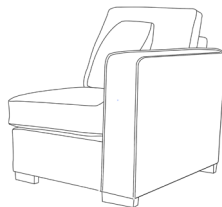

Left hand Chaise Complete
H:94 x W:225 x D:163 (cm)
x2 Large Feather Scatters - Accent
x2 Arm Bolsters - Body

Right hand Arm Unit
H:94 x W:112 x D:99 (cm)
x1 Large Feather Scatter - Accent
x1 Arm Bolsters - Body