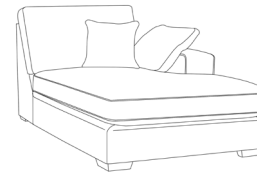

3 Seater
H:94 x W:200 x D:99 (cm)
x2 Large Feather Scatters - Accent
x2 Arm Bolsters - Body

Right hand Chaise Unit
H:94 x W:112 x D:163 (cm)
x1 Large Feather Scatter - Accent
x1 Arm Bolsters - Body