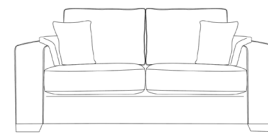

**Seat Cushions** - All seat cushions are constructed from foam with a 300g high-loft fibre wrap for maximum comfort and support.

**Back Cushions** - All back cushions are filled with conjugate hollow virgin white fibre.

**Feet** - Dark Wood Feet.

**Care Instructions** - Dry Clean Only.

**Options** - High Back Only.

**Swivel Accent Chair**  
H:92 x W:71 x D:85 (cm)  
Body Fabric

**Loft Chaise Footstool**  
H:47 x W:90 x D:66 (cm)  
Body Fabric

**Lovechair**  
H:94 x W:130 x D:99 (cm)  
x1 Large Scatter - Accent

**2.5 Seater**  
H:94 x W:180 x D:99 (cm)  
x2 Large Feather Scatters - Accent  
x2 Arm Bolsters - Body

**3 Seater**  
H:94 x W:200 x D:99 (cm)  
x2 Large Feather Scatters - Accent  
x2 Arm Bolsters - Body