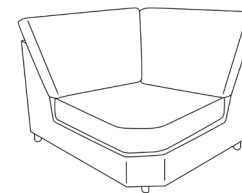

**Lovechair**  
H:94 x W:130 x D:99 (cm)  
x1 Large Scatter - Accent

**2.5 Seater**  
H:94 x W:180 x D:99 (cm)  
x2 Large Feather Scatters - Accent  
x2 Arm Bolsters - Body

**3 Seater**  
H:94 x W:200 x D:99 (cm)  
x2 Large Feather Scatters - Accent  
x2 Arm Bolsters - Body

**Left hand Chaise Unit**  
H:94 x W:112 x D:163 (cm)  
x1 Large Feather Scatter - Accent  
x1 Arm Bolsters - Body

**Right hand Chaise Unit**  
H:94 x W:112 x D:163 (cm)  
x1 Large Feather Scatter - Accent  
x1 Arm Bolsters - Body

**Left Hand Arm Unit**  
H:94 x W:112 x D:99 (cm)  
x1 Large Feather Scatter - Accent  
x1 Arm Bolsters - Body

**Right hand Arm Unit**  
H:94 x W:112 x D:99 (cm)  
x1 Large Feather Scatter - Accent  
x1 Arm Bolsters - Body

**Armless Unit**  
H:94 x W:90 x D:99 (cm)

**Corner Unit**  
H:94 x W:111 x D:111 (cm)

**Infinity Silver Collection**

**Infinity Pearl Collection**

**Infinity Granite Collection**

**Infinity Stone Collection**