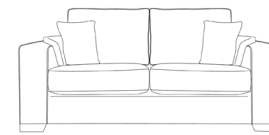

**Seat Cushions** - All seat cushions are constructed from foam with a 300g high-loft fibre wrap for maximum comfort and support.

**Back Cushions** - All back cushions are filled with conjugate hollow virgin white fibre.

**Lovechair**  
H:94 x W:130 x D:99 (cm)  
x1 Large Scatter - Accent

**2.5 Seater**  
H:94 x W:180 x D:99 (cm)  
x2 Large Feather Scatters - Accent  
x2 Arm Bolsters - Body

**3 Seater**  
H:94 x W:200 x D:99 (cm)  
x2 Large Feather Scatters - Accent  
x2 Arm Bolsters - Body