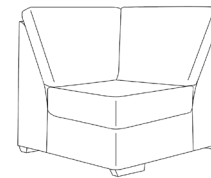

Corner Unit
H:100 x W:98 x D:98 (cm)
HB: x2 Small Scatters - Pattern
SB: x2 Large Plain Scatters / x1 Large Pattern Scatter
/ x2 Small Scatters in pattern.
FEET: x4 Stoppers