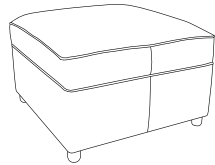

Feet - Dark Wood Leg. **Care Instructions** - Dry Clean Only. **Options** - High Back or Scatter Back.

Isabel Black Collection

Isabel Charcoal Collection

Isabel Grey Collection

Isabel Beige Collection

Designer Footstool
 H:33 x W:95 x D:65 (cm)
Full pattern or full plain.
 Dark Wood Feet.

Standard Footstool
 H:43 x W:63 x D:66 (cm)
Full body fabric.

Storage Footstool
 Standard: H:43 x W:63 x D:66 (cm)
 Large: H:43 x W:92 x D:66 (cm)
Full body fabric.

Chaise Footstool
 H:47 x W:66 x D:100 (cm)
Full body fabric.

Halfmoon Footstool
 H:52 x W:90 x D:70 (cm)
Full body fabric.

Swivel Chair
 Medium: H:100 x W:120 x D:120 (cm)
 Large: H:100 x W:135 x D:135 (cm)
x1 Centre cushion in plain.
x2 Small Scatters in pattern.