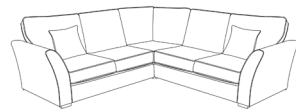

2 Corner 2
H:100 x W:288 x D:288 (cm)
HB: x2 Small Scatters - Pattern
SB: x6 Large Plain Scatters / x5 Large Pattern Scatter
/ x2 Small Scatters in half pattern / half plain.
FEET: x4 Dark Wood (Front) / x8 Stoppers (Back)