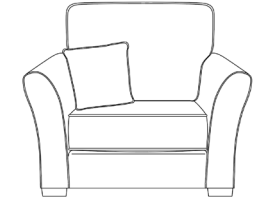

Seat Cushions - All seat cushions are constructed from foam with a 300g high-loft fibre wrap for maximum comfort and support.

Back Cushions - All back cushions are filled with conjugate hollow virgin white fibre.

Feet - Dark Wood Leg. **Care Instructions** - Dry Clean Only. **Options** - High Back or Scatter Back.

Isabel Black Collection

Isabel Charcoal Collection

Isabel Grey Collection

Isabel Beige Collection

Designer Footstool
 H:33 x W:95 x D:65 (cm)
Full pattern or full plain.
 Dark Wood Feet.

Standard Footstool
 H:43 x W:63 x D:66 (cm)
Full body fabric.

Storage Footstool
 Standard: H:43 x W:63 x D:66 (cm)
 Large: H:43 x W:92 x D:66 (cm)
Full body fabric.

Chaise Footstool
 H:47 x W:66 x D:100 (cm)
Full body fabric.

Halfmoon Footstool
 H:52 x W:90 x D:70 (cm)
Full body fabric.

Swivel Chair
 Medium: H:100 x W:120 x D:120 (cm)
 Large: H:100 x W:135 x D:135 (cm)
x1 Centre cushion in plain.
x2 Small Scatters in pattern.