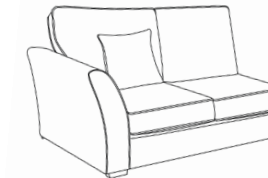

2 Arm Unit (Left or Right)
H:100 x W:190 x D:100 (cm)
HB: x2 Small Scatters - Pattern
SB: x2 Large Plain Scatters / x2 Large Pattern Scatter
/ x2 Small Scatters in pattern.
FEET: x2 Dark Wood (Front) / x2 Stoppers (Back)