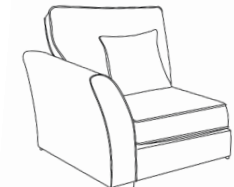

2 Corner 1
H:100 x W:288 x D:208 (cm)
HB: x2 Small Scatters - Pattern
SB: x5 Large Plain Scatters / x4 Large Pattern Scatter
/ x2 Small Scatters in half pattern / half plain.
FEET: x3 Dark Wood (Front) / x5 Stoppers (Back)

1 Arm Unit (Left or Right)
H:100 x W:110 x D:100 (cm)
HB: x2 Small Scatters - Pattern
SB: x1 Large Plain Scatters / x1 Large Pattern Scatter
/ x2 Small Scatters in pattern.
FEET: x2 Dark Wood (Front) / x2 Stoppers (Back)