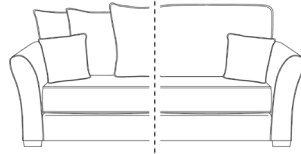

Standard Footstool
 H:43 x W:63 x D:66 (cm)
Full body fabric.

Storage Footstool
 Standard: H:43 x W:63 x D:66 (cm)
 Large: H:43 x W:92 x D:66 (cm)
Full body fabric.

Chaise Footstool
 H:47 x W:66 x D:100 (cm)
Full body fabric.

Halfmoon Footstool
 H:52 x W:90 x D:70 (cm)
Full body fabric.

Swivel Chair
 Medium: H:100 x W:120 x D:120 (cm)
 Large: H:100 x W:135 x D:135 (cm)
x1 Centre cushion in plain.
x2 Small Scatters in pattern.

Chair
 Standard: H:100 x W:109 x D:100 (cm)
 Lovechair: H:100 x W:142 x D:100 (cm)
HB: x1 Small Scatter in half pattern / half plain.
FEET: x2 Dark Wood (Front) / x2 Stoppers (Back)

2 Seater
 H:100 x W:169 x D:100 (cm)
HB: x2 Small Scatters - Pattern
SB: x2 Large Plain Scatters / x1 Large Pattern Scatter
/ x2 Small Scatters in half pattern / half plain.
FEET: x2 Dark Wood (Front) / x2 Stoppers (Back)