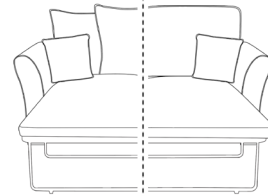

Sofabed
H:100 x W:171 x D:100 (cm)
HB: x2 Small Scatters - Pattern
SB: x2 Large Plain Scatters / x1 Large Pattern Scatter
/ x2 Small Scatters in pattern.
FEET: x2 Dark Wood (Front) / x2 Stoppers (Back)