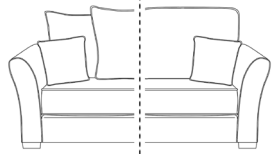

Feet - Dark Wood Leg. **Care Instructions** - Dry Clean Only. **Options** - High Back or Scatter Back.

Isabel Black Collection

Isabel Charcoal Collection

Isabel Grey Collection

Isabel Beige Collection

Designer Footstool
 H:33 x W:95 x D:65 (cm)
Full pattern or full plain.
 Dark Wood Feet.

Standard Footstool
 H:43 x W:63 x D:66 (cm)
Full body fabric.

Storage Footstool
 Standard: H:43 x W:63 x D:66 (cm)
 Large: H:43 x W:92 x D:66 (cm)
Full body fabric.

Chaise Footstool
 H:47 x W:66 x D:100 (cm)
Full body fabric.

Halfmoon Footstool
 H:52 x W:90 x D:70 (cm)
Full body fabric.

Swivel Chair
 Medium: H:100 x W:120 x D:120 (cm)
 Large: H:100 x W:135 x D:135 (cm)
x1 Centre cushion in plain.
x2 Small Scatters in pattern.

Chair
 Standard: H:100 x W:109 x D:100 (cm)
 Lovechair: H:100 x W:142 x D:100 (cm)
HB: x1 Small Scatter in half pattern / half plain.
FEET: x2 Dark Wood (Front) / x2 Stoppers (Back)

2 Seater
 H:100 x W:169 x D:100 (cm)
HB: x2 Small Scatters - Pattern
SB: x2 Large Plain Scatters / x1 Large Pattern Scatter
/ x2 Small Scatters in half pattern / half plain.
FEET: x2 Dark Wood (Front) / x2 Stoppers (Back)