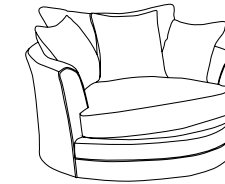

Seat Cushions - All seat cushions are constructed from foam with a 300g high-loft fibre wrap for maximum comfort and support.

Back Cushions - All back cushions are filled with conjugate hollow virgin white fibre.

Feet - Dark Wood Leg. **Care Instructions** - Dry Clean Only. **Options** - High Back or Scatter Back.

Isabel Black Collection

Isabel Charcoal Collection

Isabel Grey Collection

Isabel Beige Collection

Designer Footstool
 H:33 x W:95 x D:65 (cm)
Full pattern or full plain.
 Dark Wood Feet.

Standard Footstool
 H:43 x W:63 x D:66 (cm)
Full body fabric.

Storage Footstool
 Standard: H:43 x W:63 x D:66 (cm)
 Large: H:43 x W:92 x D:66 (cm)
Full body fabric.

Chaise Footstool
 H:47 x W:66 x D:100 (cm)
Full body fabric.

Halfmoon Footstool
 H:52 x W:90 x D:70 (cm)
Full body fabric.

Swivel Chair
 Medium: H:100 x W:120 x D:120 (cm)
 Large: H:100 x W:135 x D:135 (cm)
x1 Centre cushion in plain.
x2 Small Scatters in pattern.