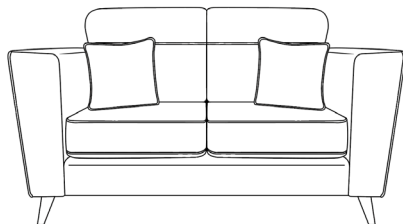

Leg Options:

Dark Wood

Light Wood

Standard Footstool

H:43 x W:63 x D:66 (cm)

Body Fabric Only.

Small Storage Footstool

H:43 x W:63 x D:66 (cm)

Body Fabric Only.

Designer Footstool

H:47 x W:66 x D:100 (cm)

Body Fabric or Accent Fabric.

Armchair

H:87 x W:101 x D:93 (cm)

x1 Small Scatter Cushion

2 Seater

H:87 x W:171 x D:93 (cm)

x2 Small Scatter Cushions

3 Seater

H:87 x W:204 x D:93 (cm)

x2 Small Scatter Cushions

Right Hand Chaise Corner

H:87 x W:242 x D:212 (cm)

x3 Small Scatter Cushions