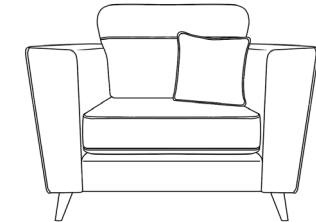

Leg Options:

Dark Wood

Light Wood

Standard Footstool

H:43 x W:63 x D:66 (cm)

Body Fabric Only.

Small Storage Footstool

H:43 x W:63 x D:66 (cm)

Body Fabric Only.

Designer Footstool

H:47 x W:66 x D:100 (cm)

Body Fabric or Accent Fabric.

Armchair

H:87 x W:101 x D:93 (cm)

x1 Small Scatter Cushion

2 Seater