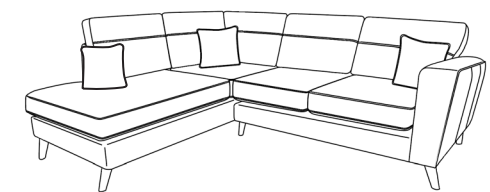

H:87 x W:171 x D:93 (cm)

x2 Small Scatter Cushions

3 Seater

H:87 x W:204 x D:93 (cm)

x2 Small Scatter Cushions

Right Hand Chaise Corner

H:87 x W:242 x D:212 (cm)

x3 Small Scatter Cushions