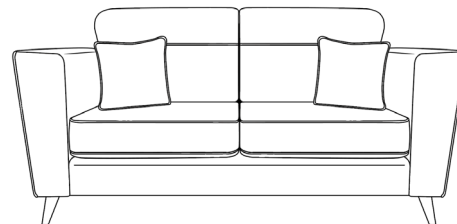

Leg Options:

Dark Wood

Light Wood

Standard Footstool

H:43 x W:63 x D:66 (cm)

Body Fabric Only.

Small Storage Footstool

H:43 x W:63 x D:66 (cm)

Body Fabric Only.

Designer Footstool

H:47 x W:66 x D:100 (cm)

Body Fabric or Accent Fabric.

Armchair

H:87 x W:101 x D:93 (cm)

x1 Small Scatter Cushion

2 Seater

H:87 x W:171 x D:93 (cm)

x2 Small Scatter Cushions

3 Seater

H:87 x W:204 x D:93 (cm)

x2 Small Scatter Cushions

Right Hand Chaise Corner

H:87 x W:242 x D:212 (cm)

x3 Small Scatter Cushions