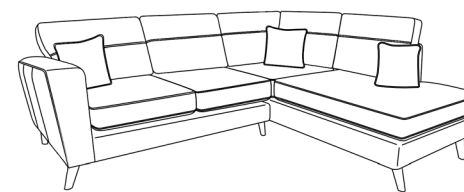

Orion.

Cover Image: Orion 3 Seater. **Body:** Celine Teal.
Medium Scatters: Barbican Teal. **Leg Option:** Dark Wood.

Orion.

Frames: Solid hardwood rails, with high density particleboard panels. Glued and stapled.

H:87 x W:171 x D:93 (cm)

x2 Small Scatter Cushions

3 Seater

H:87 x W:204 x D:93 (cm)

x2 Small Scatter Cushions

Right Hand Chaise Corner

H:87 x W:242 x D:212 (cm)

x3 Small Scatter Cushions