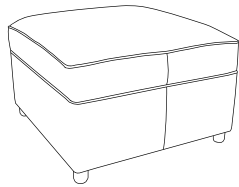

Orion.

Cover Image: Orion 3 Seater. **Body:** Celine Teal.
Medium Scatters: Barbican Teal. **Leg Option:** Dark Wood.

Orion.

Frames: Solid hardwood rails, with high density particleboard panels. Glued and stapled.

Seat Suspension: Zigzag springs to seat.

Back Suspension: Elasticated webbing.

Seat Cushions: Foam with fibre wrap.

Back Cushions: Fibre filled.

Feet: Available in Dark or Light Wood.

Options: Available as high back only.

Leg Options:

Dark Wood

Light Wood

Standard Footstool

H:43 x W:63 x D:66 (cm)

Body Fabric Only.

Small Storage Footstool

H:43 x W:63 x D:66 (cm)