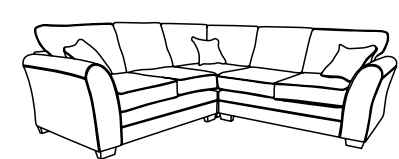

Back Cushions - All back cushions are filled with conjugate hollow virgin white fibre. Standard Back Cushions are reversible.

Feet - Light or Dark Wood.

Care Instructions - Dry Clean Only.

Options - High Back Only.

3 Seater

H:91 x W:210 x D:95 (cm)

Scatter Combination: x2 Pattern / x3 Plain

Chaise

H:91 x W:210 x D:145 (cm)

Scatter Combination: x2 Pattern / x3 Plain

Sofabed

H:91 x W:185 x D:95 (cm)

Scatter Combination: x2 Pattern / x3 Plain

Right/Left Hand Corner

H:91 x W:250 x D:190 (cm)

(Right Pictured Above)

Scatter Combination: x4 Pattern / x4 Plain
x3 Small Scatters

Large Corner

H:91 x W:250 x D:250 (cm)