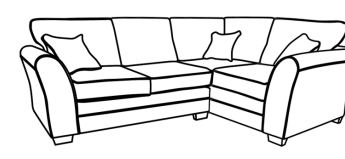

H:91 x W:112 x D:95 (cm)

Overall - Plain

2 Seater

H:91 x W:172 x D:95 (cm)

Scatter Combination: x1 Pattern / x2 Plain

2.5 Seater

H:91 x W:190 x D:95 (cm)

Scatter Combination: x2 Pattern / x2 Plain

3 Seater

H:91 x W:210 x D:95 (cm)

Scatter Combination: x2 Pattern / x3 Plain

Chaise

H:91 x W:210 x D:145 (cm)

Scatter Combination: x2 Pattern / x3 Plain

Sofabed

H:91 x W:185 x D:95 (cm)

Scatter Combination: x2 Pattern / x3 Plain

Right/Left Hand Corner

H:91 x W:250 x D:190 (cm)

(Right Pictured Above)

Scatter Combination: x4 Pattern / x4 Plain
x3 Small Scatters

Large Corner

H:91 x W:250 x D:250 (cm)