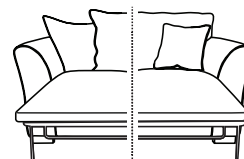

Overall - Plain

Footstool

H:43 x W:63 x D:66 (cm)

Overall - Plain

Designer Footstool

H:40 x W:95 x D:65 (cm)

Overall - Plain or Pattern

Armchair

H:91 x W:112 x D:95 (cm)

Overall - Plain

2 Seater

H:91 x W:172 x D:95 (cm)

Scatter Combination: x1 Pattern / x2 Plain

2.5 Seater

H:91 x W:190 x D:95 (cm)

Scatter Combination: x2 Pattern / x2 Plain

3 Seater

H:91 x W:210 x D:95 (cm)

Scatter Combination: x2 Pattern / x3 Plain

Chaise

H:91 x W:210 x D:145 (cm)

Scatter Combination: x2 Pattern / x3 Plain

Sofabed

H:91 x W:185 x D:95 (cm)

Scatter Combination: x2 Pattern / x3 Plain

Right/Left Hand Corner

H:91 x W:250 x D:190 (cm)

(Right Pictured Above)

Scatter Combination: x4 Pattern / x4 Plain
x3 Small Scatters

Large Corner

H:91 x W:250 x D:250 (cm)