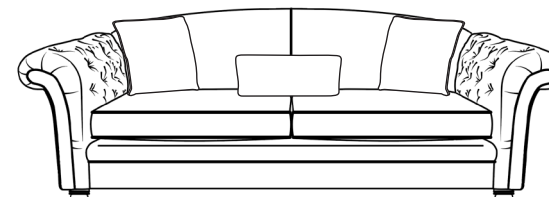

Feet: Available in Dark Wood.
Options: Sofas available as High Back only.
Care: Cushions must be plumped regularly to retain their performance and appearance.
Wood care: Wood is a natural product, there may be variances in grain and colour.

Cushion Specs:

Large Scatter: Full Accent Fabric, No Pipe, Feather Filled.
Bolster: Full Body Fabric, No Pipe, Fibre Filled.

Leg Options:

Dark Wood

Sherwood Accent Chair
Small: H:101 x W:82 x D:92 (cm)
Large: H:114 x W:88 x D:98 (cm)
Large Buttoned: H:114 x W:88 x D:98 (cm)
Body Fabric
x1 Bolster

Button Top Bench Footstool
H:36 x W:134 x D:69 (cm)
Body Fabric

Lovechair
H:95 x W:156 x D:106 (cm)
HB: x1 Large Scatter.

3 Seater
H:95 x W:230 x D:106 (cm)
HB: x2 Large Scatters / x1 Bolster.

4 Seater
H:95 x W:263 x D:106 (cm)
HB: x2 Large Scatters / x1 Bolster.