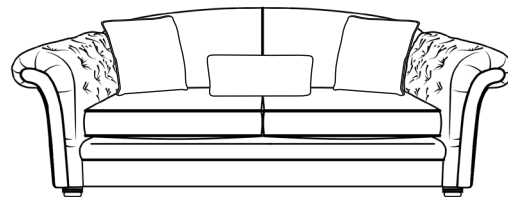

Cushion Specs:

Large Scatter: Full Accent Fabric, No Pipe, Feather Filled.
Bolster: Full Body Fabric, No Pipe, Fibre Filled.

Leg Options:

Dark Wood

Sherwood Accent Chair
Small: H:101 x W:82 x D:92 (cm)
Large: H:114 x W:88 x D:98 (cm)
Large Buttoned: H:114 x W:88 x D:98 (cm)
Body Fabric
x1 Bolster

Button Top Bench Footstool
H:36 x W:134 x D:69 (cm)
Body Fabric

Lovechair
H:95 x W:156 x D:106 (cm)
HB: x1 Large Scatter.

3 Seater
H:95 x W:230 x D:106 (cm)
HB: x2 Large Scatters / x1 Bolster.

4 Seater
H:95 x W:263 x D:106 (cm)
HB: x2 Large Scatters / x1 Bolster.