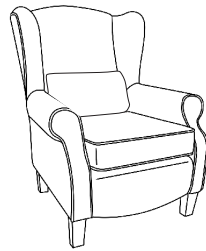

Victoria.

Sumptuous
HYBRID SEATING

Cover image: Victoria 4 Seater. **Body:** Celine Husk (DuraClean). **Accent:** Velveteen Cream. **Pillow / Bolster:** Lexus Sage.

Victoria.

Frames: Solid hardwood rails, with high density particleboard panels. Glued and stapled.
Seat Suspension: Zigzag springs to seat.
Back Suspension: Elasticated webbing.
Seat Cushions: Foam with fibre wrap, Reversible.
Back Cushions: Fibre filled, Reversible.

Feet: Available in Dark Wood.
Options: Sofas available as High Back only.
Care: Cushions must be plumped regularly to retain their performance and appearance.
Wood care: Wood is a natural product, there may be variances in grain and colour.

Cushion Specs:

Large Scatter: Full Accent Fabric, No Pipe, Feather Filled.
Bolster: Full Body Fabric, No Pipe, Fibre Filled.

Leg Options:

Dark Wood

Sherwood Accent Chair
Small: H:101 x W:82 x D:92 (cm)
Large: H:114 x W:88 x D:98 (cm)
Large Buttoned: H:114 x W:88 x D:98 (cm)
Body Fabric
x1 Bolster

Button Top Bench Footstool
H:36 x W:134 x D:69 (cm)
Body Fabric

Lovechair
H:95 x W:156 x D:106 (cm)
HB: x1 Large Scatter.

3 Seater
H:95 x W:230 x D:106 (cm)
HB: x2 Large Scatters / x1 Bolster.

4 Seater
H:95 x W:263 x D:106 (cm)
HB: x2 Large Scatters / x1 Bolster.