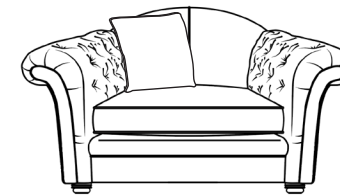

Cushion Specs:

Large Scatter: Full Accent Fabric, No Pipe, Feather Filled.
Bolster: Full Body Fabric, No Pipe, Fibre Filled.

Leg Options:

Dark Wood

Sherwood Accent Chair
Small: H:101 x W:82 x D:92 (cm)
Large: H:114 x W:88 x D:98 (cm)
Large Buttoned: H:114 x W:88 x D:98 (cm)
Body Fabric
x1 Bolster

Button Top Bench Footstool
H:36 x W:134 x D:69 (cm)
Body Fabric

Lovechair
H:95 x W:156 x D:106 (cm)
HB: x1 Large Scatter.

3 Seater
H:95 x W:230 x D:106 (cm)
HB: x2 Large Scatters / x1 Bolster.

4 Seater
H:95 x W:263 x D:106 (cm)
HB: x2 Large Scatters / x1 Bolster.