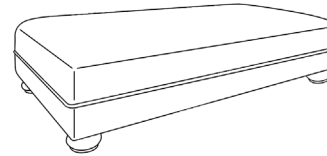

Cushion Specs:

Large Scatter: Full Accent Fabric, No Pipe, Feather Filled.
Bolster: Full Body Fabric, No Pipe, Fibre Filled.

Leg Options:

Dark Wood

Sherwood Accent Chair
Small: H:101 x W:82 x D:92 (cm)
Large: H:114 x W:88 x D:98 (cm)
Large Buttoned: H:114 x W:88 x D:98 (cm)
Body Fabric
x1 Bolster

Button Top Bench Footstool
H:36 x W:134 x D:69 (cm)
Body Fabric

Lovechair
H:95 x W:156 x D:106 (cm)
HB: x1 Large Scatter.

3 Seater
H:95 x W:230 x D:106 (cm)
HB: x2 Large Scatters / x1 Bolster.

4 Seater
H:95 x W:263 x D:106 (cm)
HB: x2 Large Scatters / x1 Bolster.