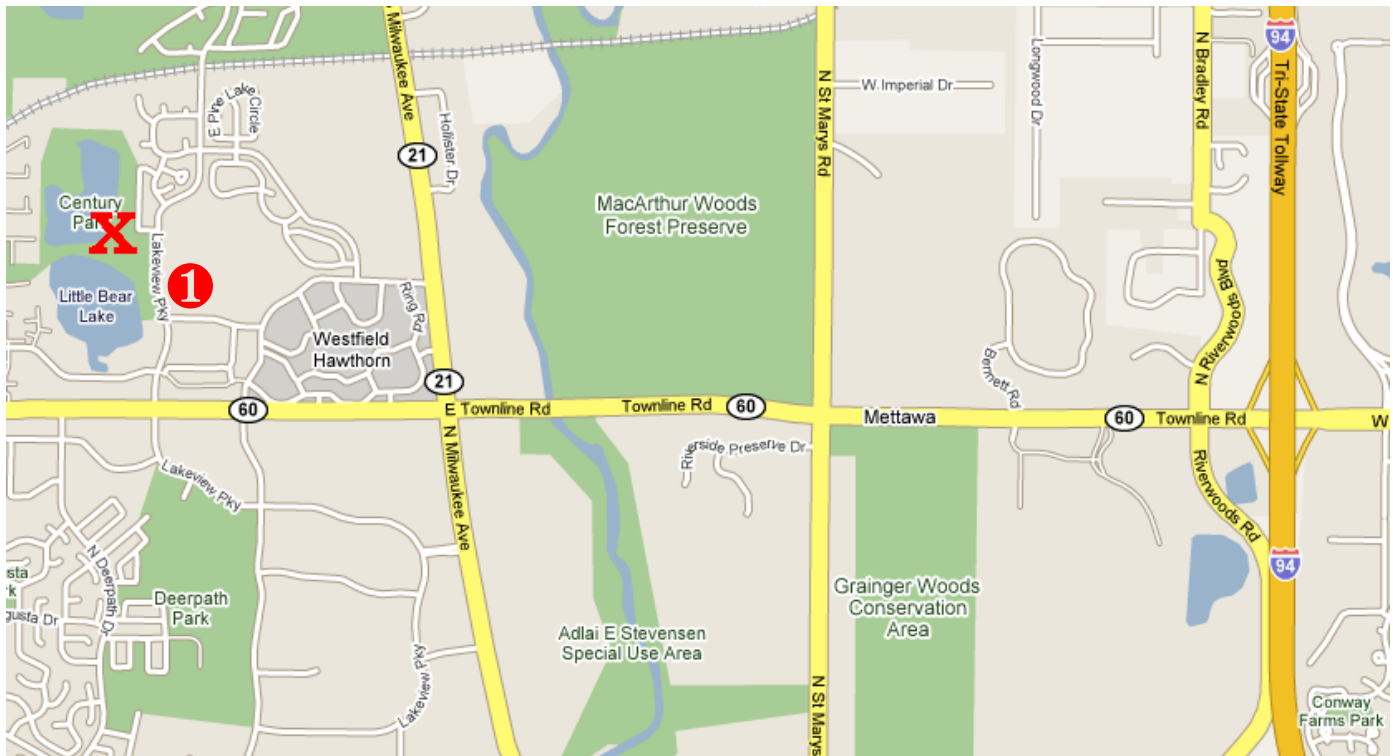

Chicago Classic Regatta Site

Chicago Classic

Hosted by the Chicago R/C Model Yacht Club

X = Century Park, Vernon Hills, IL

1096 Lakeview Parkway, Vernon Hills, IL 60061

DRIVING DIRECTIONS: 94/294/Tollway to Town Line Rd. - Rt. 60 Exit.
Go West 2.8 miles, past Westfield Hawthorn Mall, to Lakeview Pkwy.
Turn Right onto Lakeview (Wendy's on the corner).
Go straight through the first stop light.
The Century Park entrance is on the left just before the Church.

1 Holiday Inn Express — where many skippers stay because it is so convenient,
across the street from the regatta site

X Regatta Site at Century Park

Chicago Classic Hotels

Hosted by the Chicago R/C Model Yacht Club

2 Extended Stay America 847-821-7101
 215 N. Milwaukee Ave \$\$\$
 Vernon Hills, IL -- 1 mile south of the pond

3 Super 8 847-949-8842
 1950 South Lake St \$
 Mundelein, IL -- 2 miles west of the pond

4 Comfort Inn & Suites 847-247-9900
 1100 North Rt 45 \$\$\$
 Libertyville, IL -- 4 miles northwest of the pond

9 Lincolnshire Marriott 847-634-0100
 Ten Marriott Drive \$\$\$\$
 Lincolnshire, IL -- 4 miles south of the pond

10 Double Tree by Hilton 847-949-5100
 510 E Route 83 \$\$\$
 Mundelein, IL -- 2 miles west of the pond