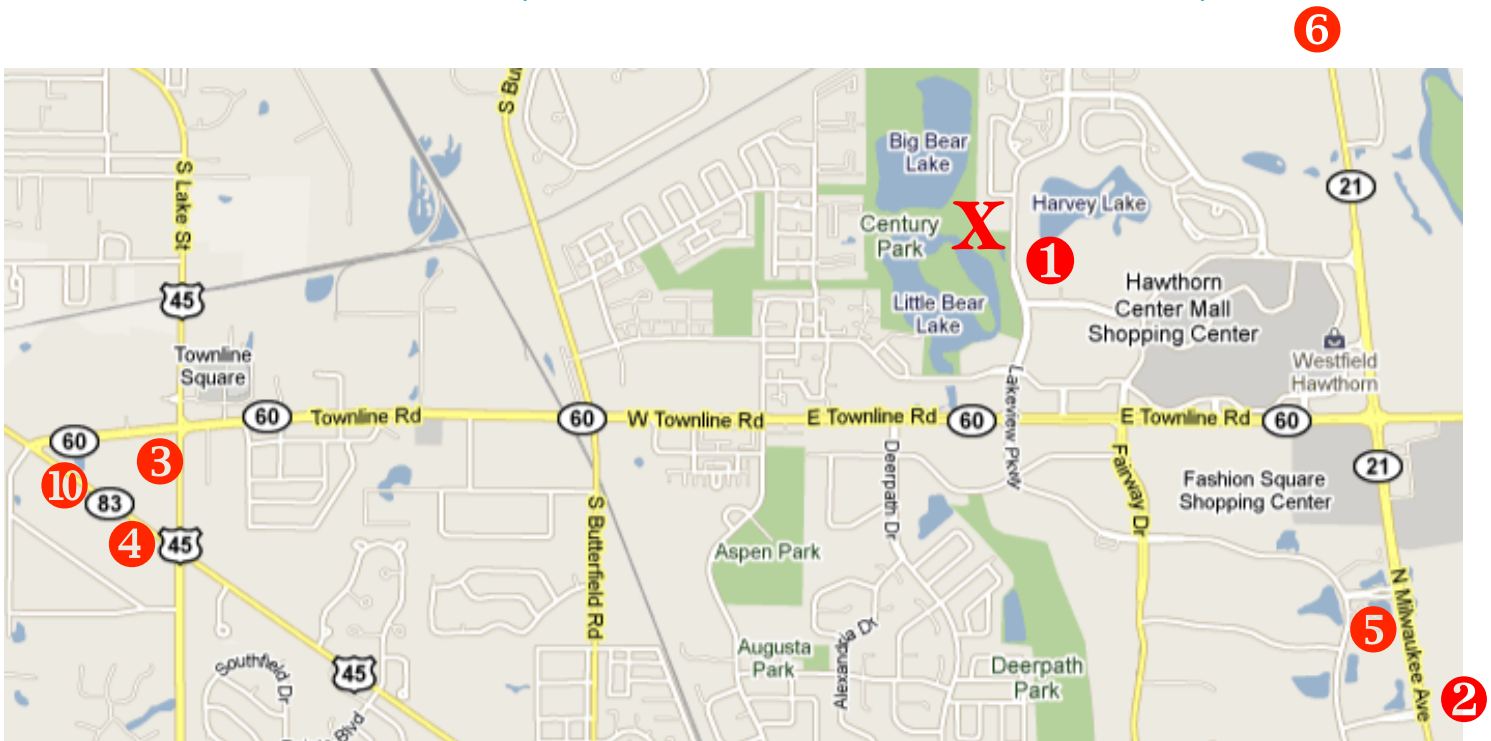

2 Extended Stay America 847-821-7101
 215 N. Milwaukee Ave \$\$\$
 Vernon Hills, IL -- 1 mile south of the pond

3 Super 8 847-949-8842
 1950 South Lake St \$
 Mundelein, IL -- 2 miles west of the pond

4 Comfort Inn & Suites 847-247-9900
 1100 North Rt 45 \$\$\$
 Libertyville, IL -- 4 miles northwest of the pond

5 Hotel Indigo 800-496-7361
 450 North Milwaukee Ave \$\$\$
 Vernon Hills, IL -- 3 miles south of the pond

6 Motel 6 847-816-8006
 1809 N. Milwaukee Ave \$
 Libertyville, IL -- 2 miles west of the pond

7 Staybridge Suites 847-821-0002
 100 Barclay Blvd \$\$\$
 Lincolnshire, IL -- 4 miles south of the pond

8 Spring Hill Suites 847-793-7500
 300 Marriott Dr. \$\$\$\$
 Lincolnshire, IL -- 4 miles south of the pond

9 Lincolnshire Marriott 847-634-0100
 Ten Marriott Drive \$\$\$\$
 Lincolnshire, IL -- 4 miles south of the pond

10 Double Tree by Hilton 847-949-5100
 510 E Route 83 \$\$\$
 Mundelein, IL -- 2 miles west of the pond