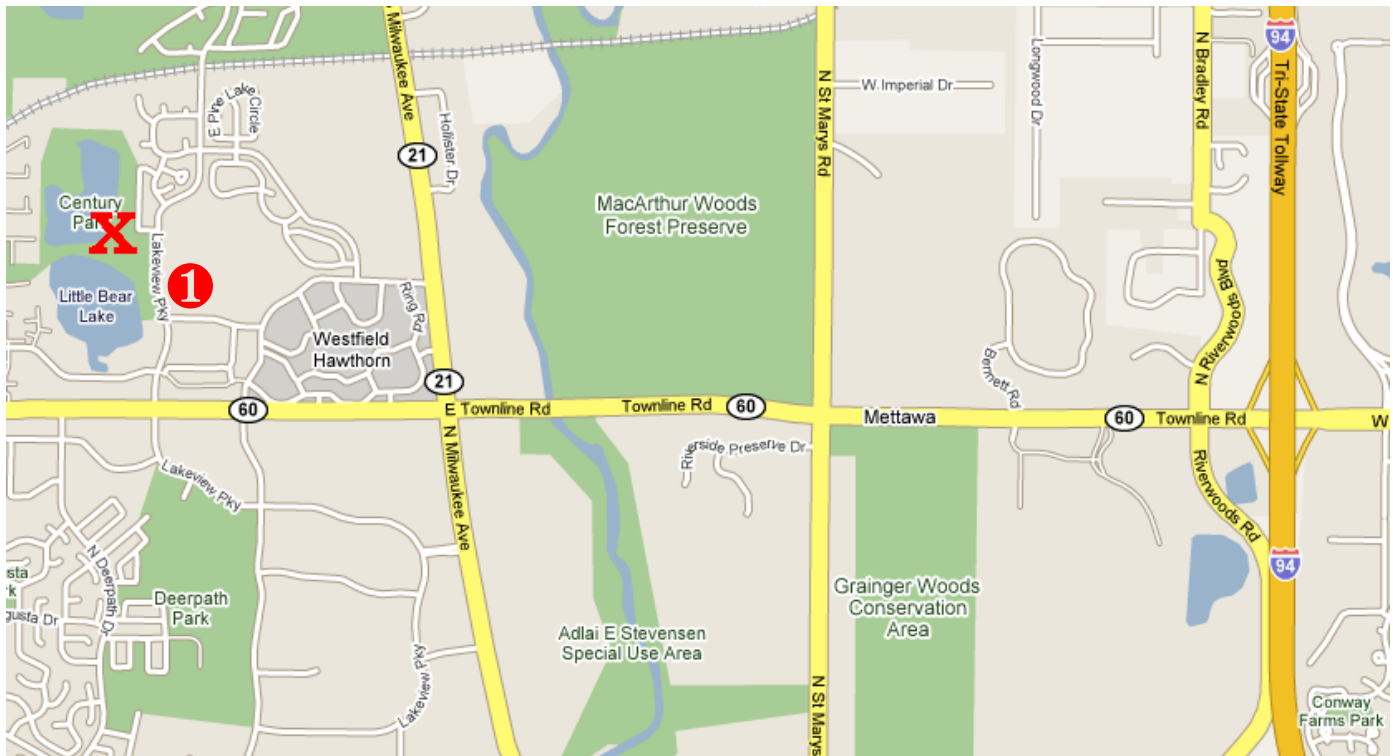

Chicago Classic Regatta Site

Chicago Classic

Hosted by the Chicago R/C Model Yacht Club

X = Century Park, Vernon Hills, IL

1096 Lakeview Parkway, Vernon Hills, IL 60061

DRIVING DIRECTIONS: 94/294/Tollway to Town Line Rd. - Rt. 60 Exit.
Go West 2.8 miles, past Westfield Hawthorn Mall, to Lakeview Pkwy.
Turn Right onto Lakeview (Wendy's on the corner).
Go straight through the first stop light.
The Century Park entrance is on the left just before the Church.

1 Holiday Inn Express 847-367-8031
 975 Lakeview Parkway \$\$\$-\$\$\$\$
 Vernon Hills, IL -- across the street from the pond

2 Extended Stay America 847-821-7101
 215 N. Milwaukee Ave \$\$\$
 Vernon Hills, IL -- 1 mile south of the pond

3 Super 8 847-949-8842
 1950 South Lake St \$
 Mundelein, IL -- 2 miles west of the pond

4 Sonesta Simply Suites 847-247-9900
 1100 North Rt 45 \$\$\$
 Libertyville, IL -- 4 miles northwest of the pond

9 Courtyard 847-634-9555
 500 Milwaukee Ave \$\$\$\$
 Lincolnshire, IL -- 4 miles south of the pond

10 Double Tree by Hilton 847-949-5100
 510 E Route 83 \$\$\$
 Mundelein, IL -- 2 miles west of the pond