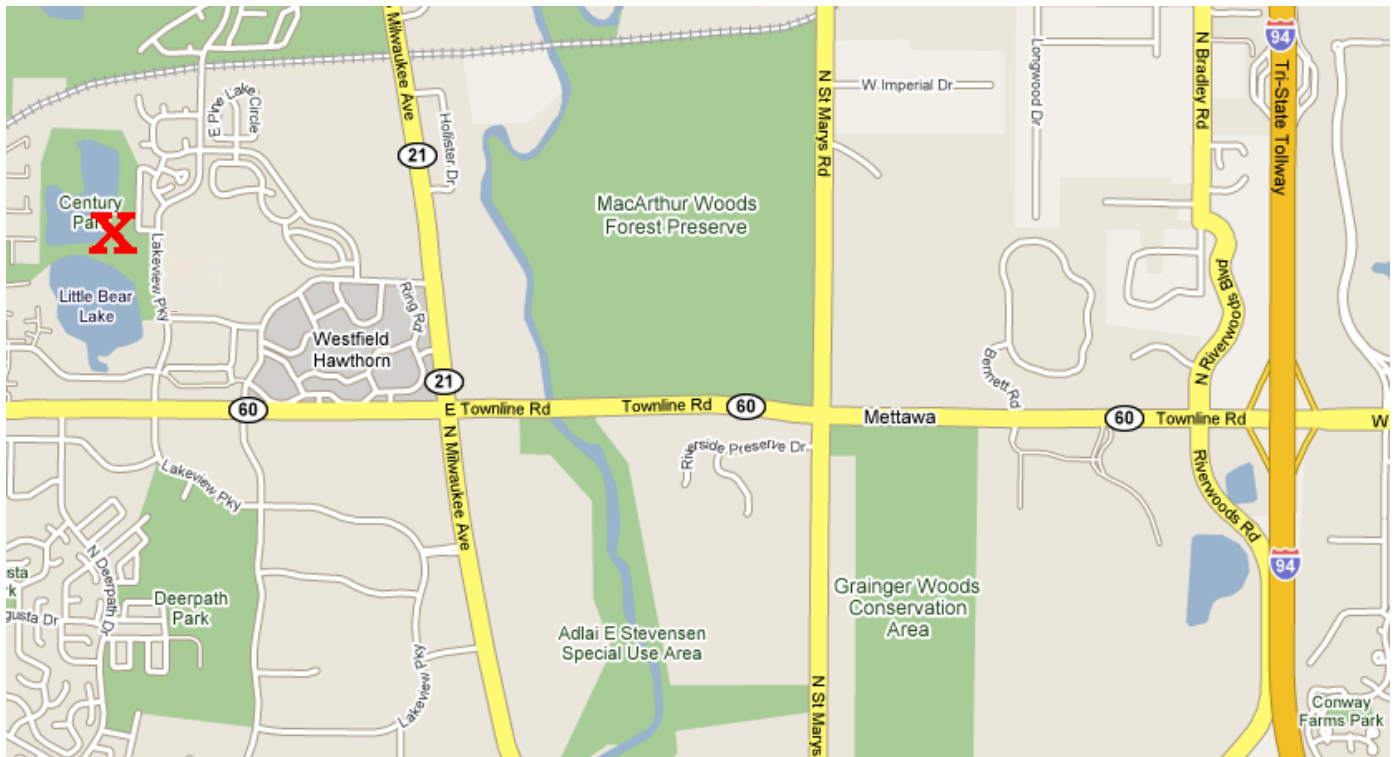

RC Sailing Site

Century Park, Vernon Hills

1096 Lakeview Parkway, Vernon Hills, IL 60061

Chicago R/C Model Yacht Club

X = Century Park, Vernon Hills, IL

DRIVING DIRECTIONS: 94/294/Tollway to Town Line Rd. - Rt. 60 Exit.
Go West 2.8 miles, past Westfield Hawthorn Mall, to Lakeview Pkwy.
Turn Right onto Lakeview (Wendy's on the corner).
Go straight through the first stop light.
The Century Park entrance is on the left just before the Church.

X Regatta Site at Century Park