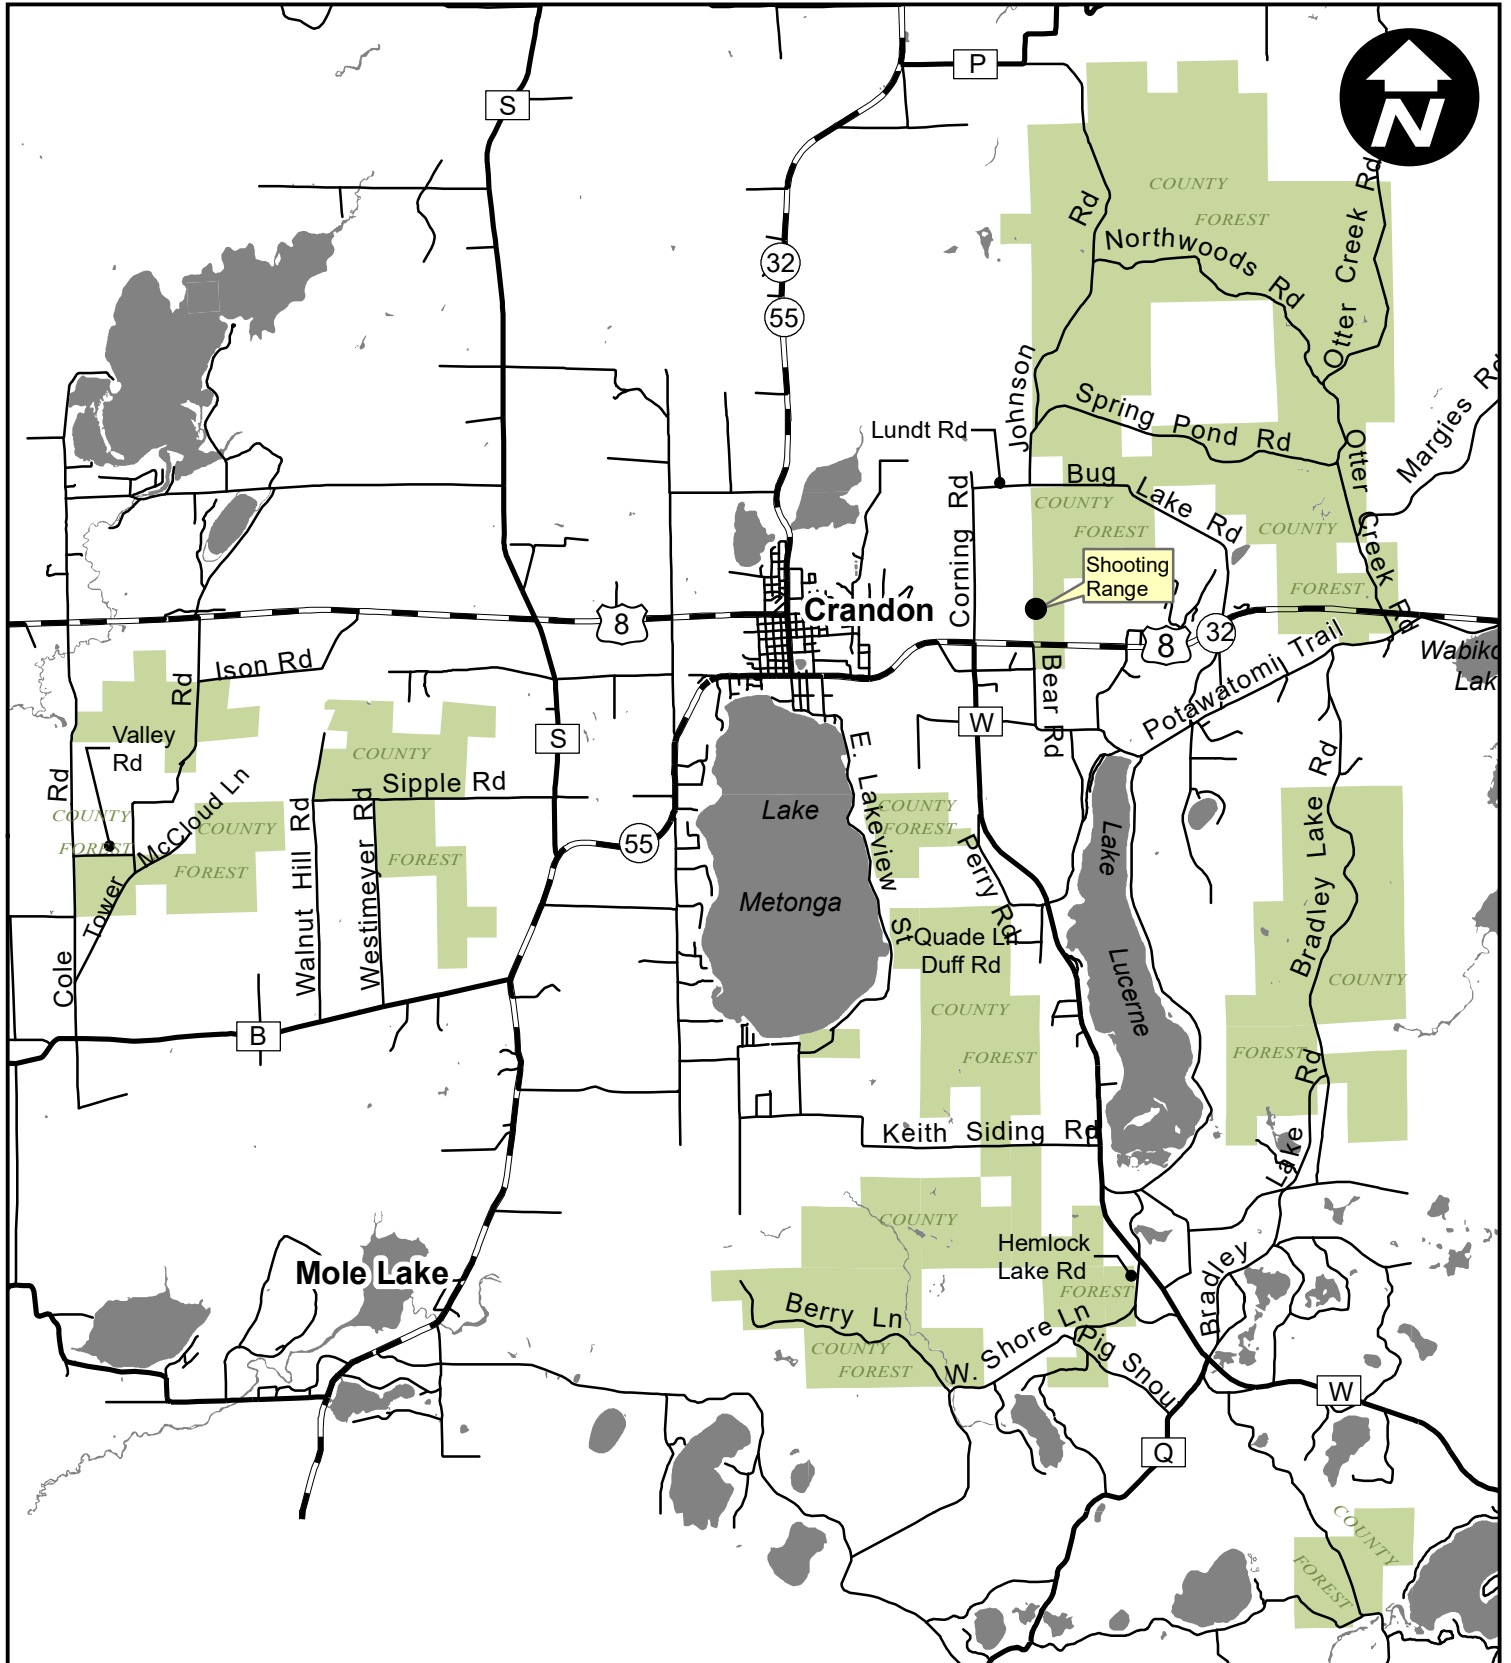

Forest County County Forest land

The County Forest is open for hunting and recreation. It is open to NON MOTORIZED use only. Unauthorized use of motorized vehicles is punishable by Ordinance 05-2009. It is your responsibility to know if you are on County Forest land. Please be respectful of the outdoors and other users. For more information please visit: www.forestcountywi.com