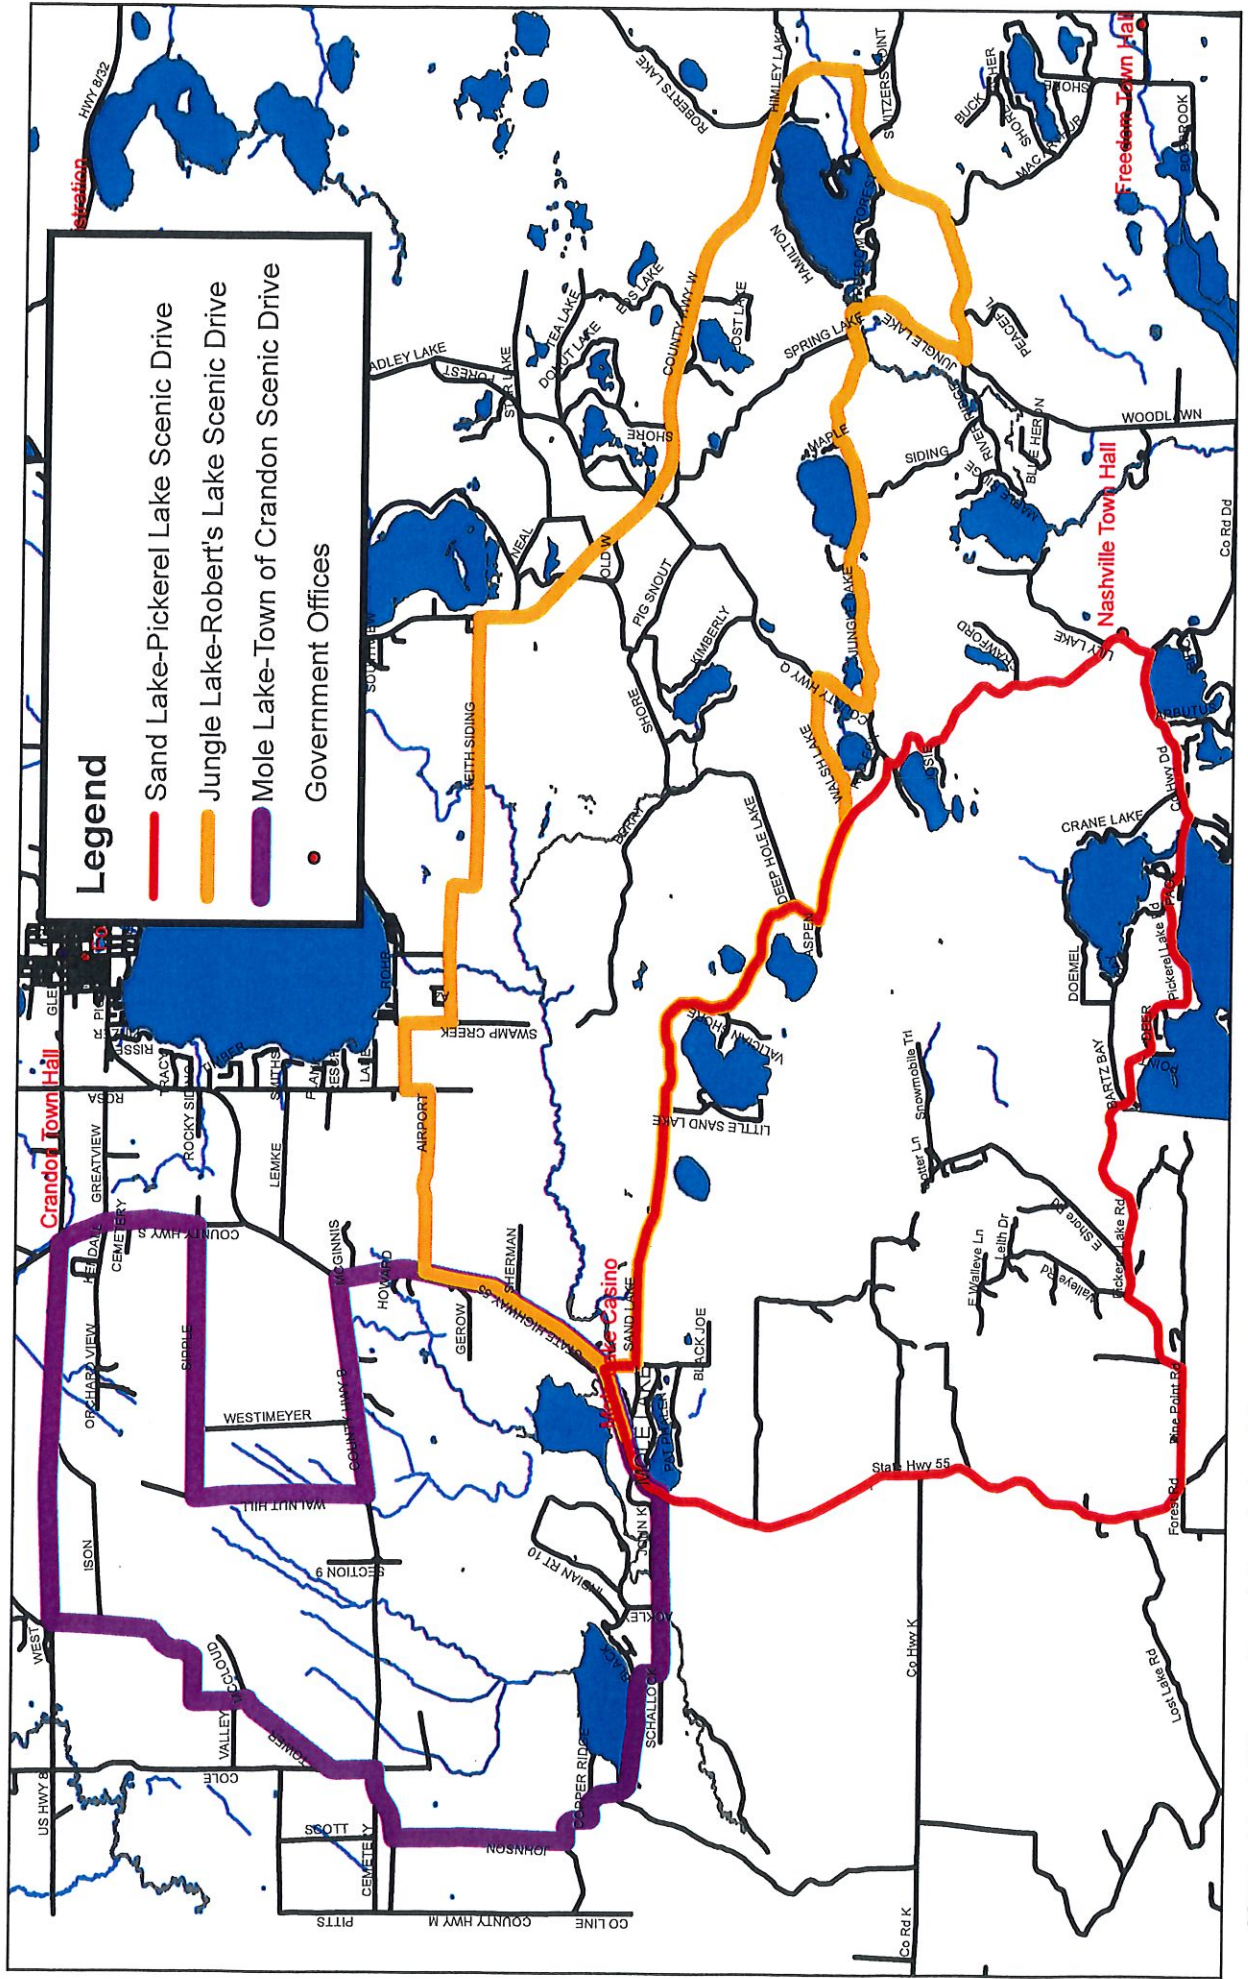

Alvin Area Scenic Drives

Legend

- Alvin East Scenic Drive
- Alvin SW Scenic Drive
- Alvin West Scenic Drive
- Forest County Border Line
- Vilas County Roads

Argonne Area Scenic Drives

Armstrong Creek Area Scenic Drives

DRIVE THE FOREST OF WISCONSIN- FOREST COUNTY

Crandon Area Scenic Drives

Mapped by Al Murray, Forest County Land Conservation Department, 8/22/2018

1 in = 2 miles

Hiles Area Scenic Drives

Legend

- Hiles North Scenic Drive
- Hiles-Butternut Lake Scenic Drive
- Hiles SE-Pine Lake Scenic Drive
- Forest County Border Line

"DRIVE THE FOREST" - FOREST COUNTY LAONA AREA SCENIC DRIVES

Mole Lake, Pickerel, Town of Crandon Area Scenic Drives

Mapped by Al Murray, Forest County Land Conservation Department, 8/22/2018

1 in = 2 miles

Newald Area Scenic Drives

Popple River Area Scenic Drives

Wabeno Area Scenic Drives