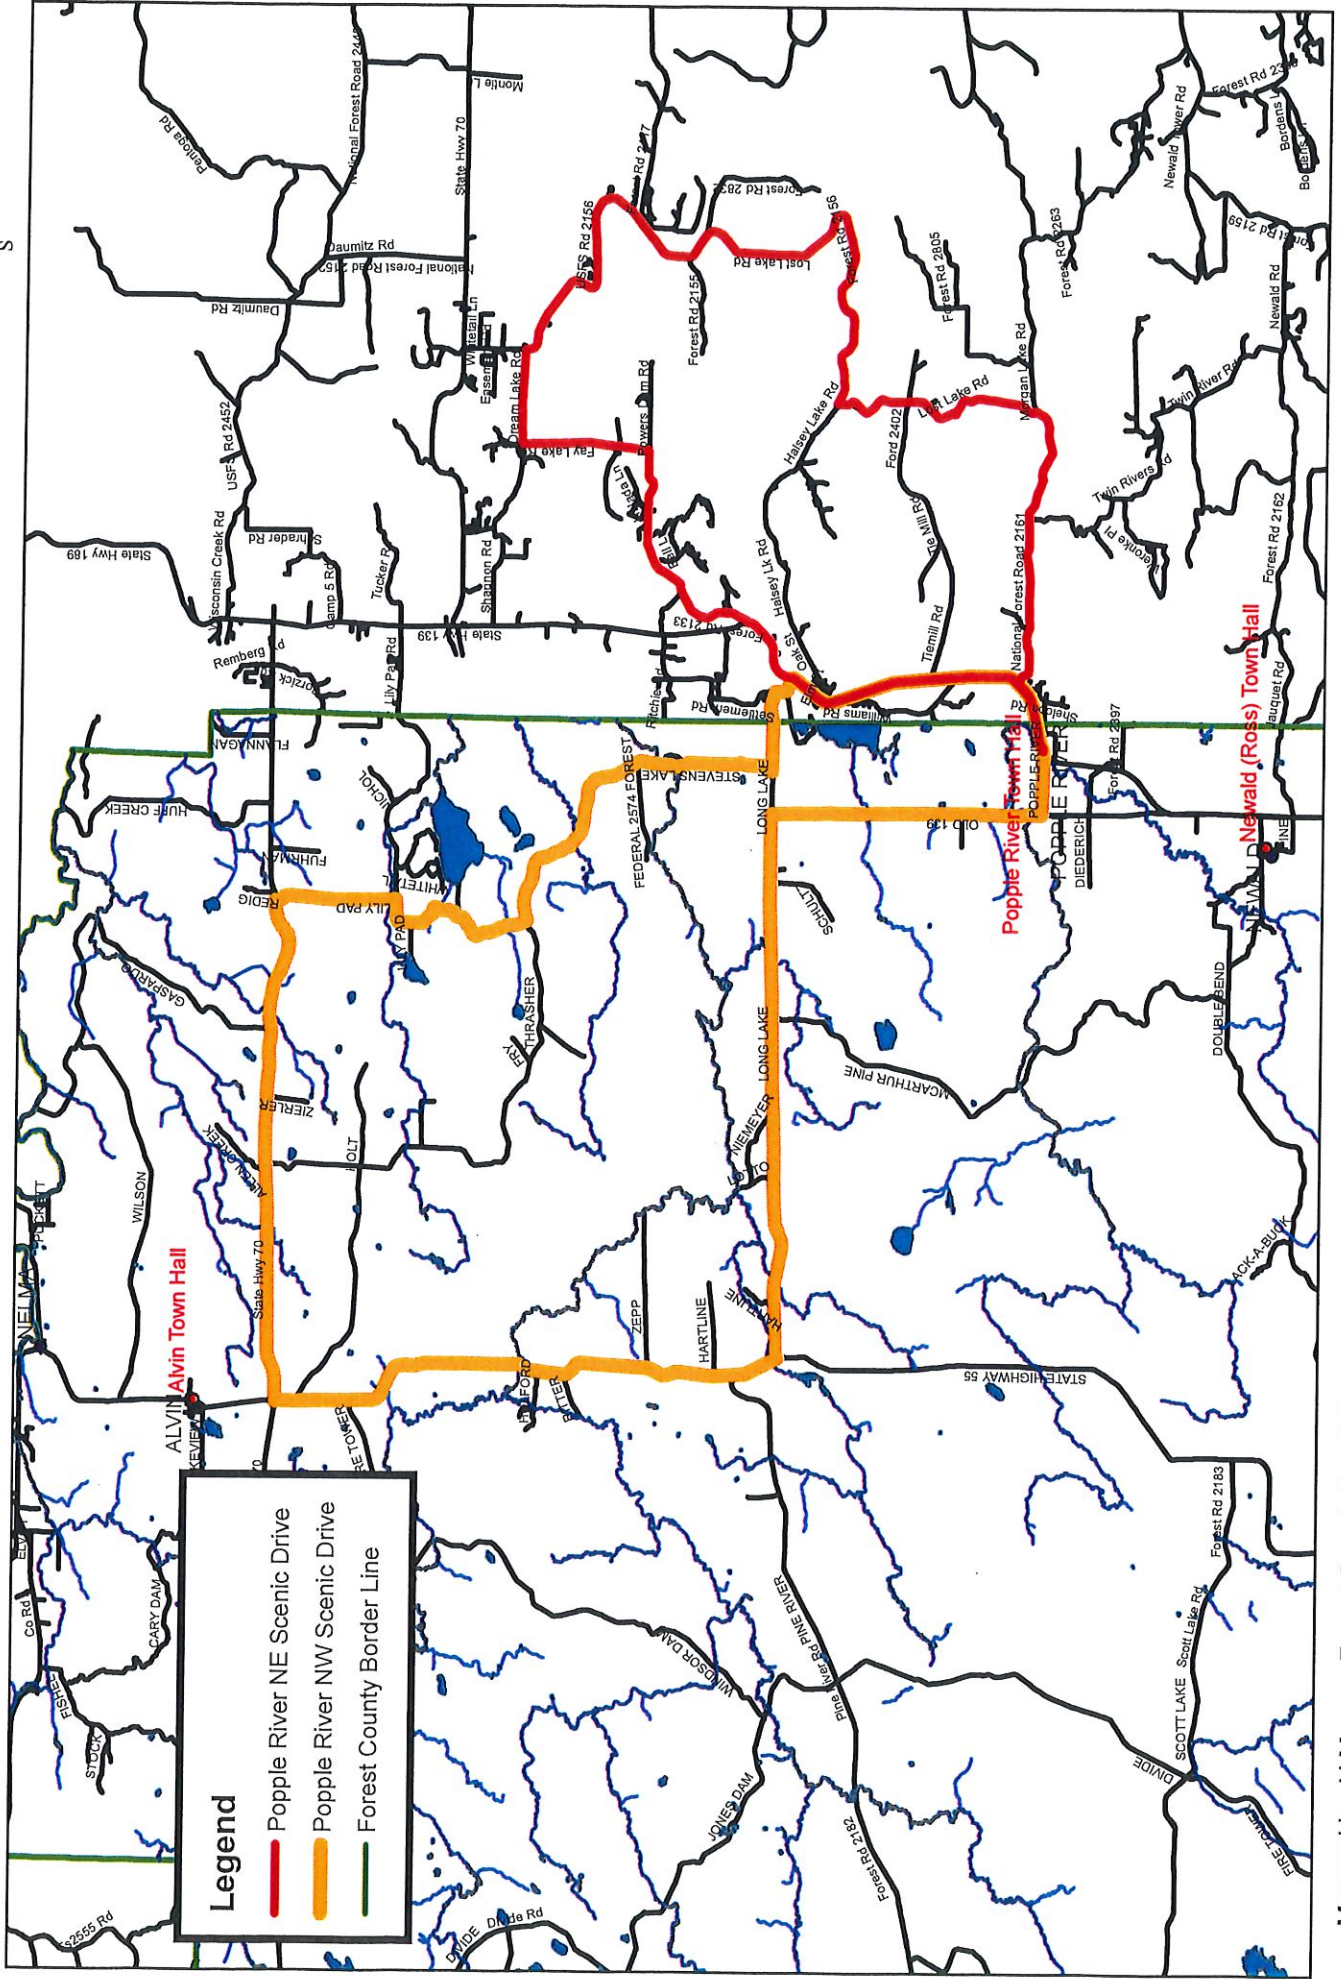

Alvin Area Scenic Drives

Legend

- Alvin East Scenic Drive
- Alvin SW Scenic Drive
- Alvin West Scenic Drive
- Forest County Border Line
- Vilas County Roads

Argonne Area Scenic Drives

Armstrong Creek Area Scenic Drives

DRIVE THE FOREST OF WISCONSIN- FOREST COUNTY

Crandon Area Scenic Drives

Mapped by Al Murray, Forest County Land Conservation Department, 8/22/2018

1 in = 2 miles

Hiles Area Scenic Drives

Legend

- Hiles North Scenic Drive
- Hiles-Butternut Lake Scenic Drive
- Hiles SE-Pine Lake Scenic Drive
- Forest County Border Line

"DRIVE THE FOREST" - FOREST COUNTY LAONA AREA SCENIC DRIVES

Mole Lake, Pickerel, Town of Crandon Area Scenic Drives

Mapped by Al Murray, Forest County Land Conservation Department, 8/22/2018

1 in = 2 miles

Newald Area Scenic Drives

Popple River Area Scenic Drives

Wabeno Area Scenic Drives