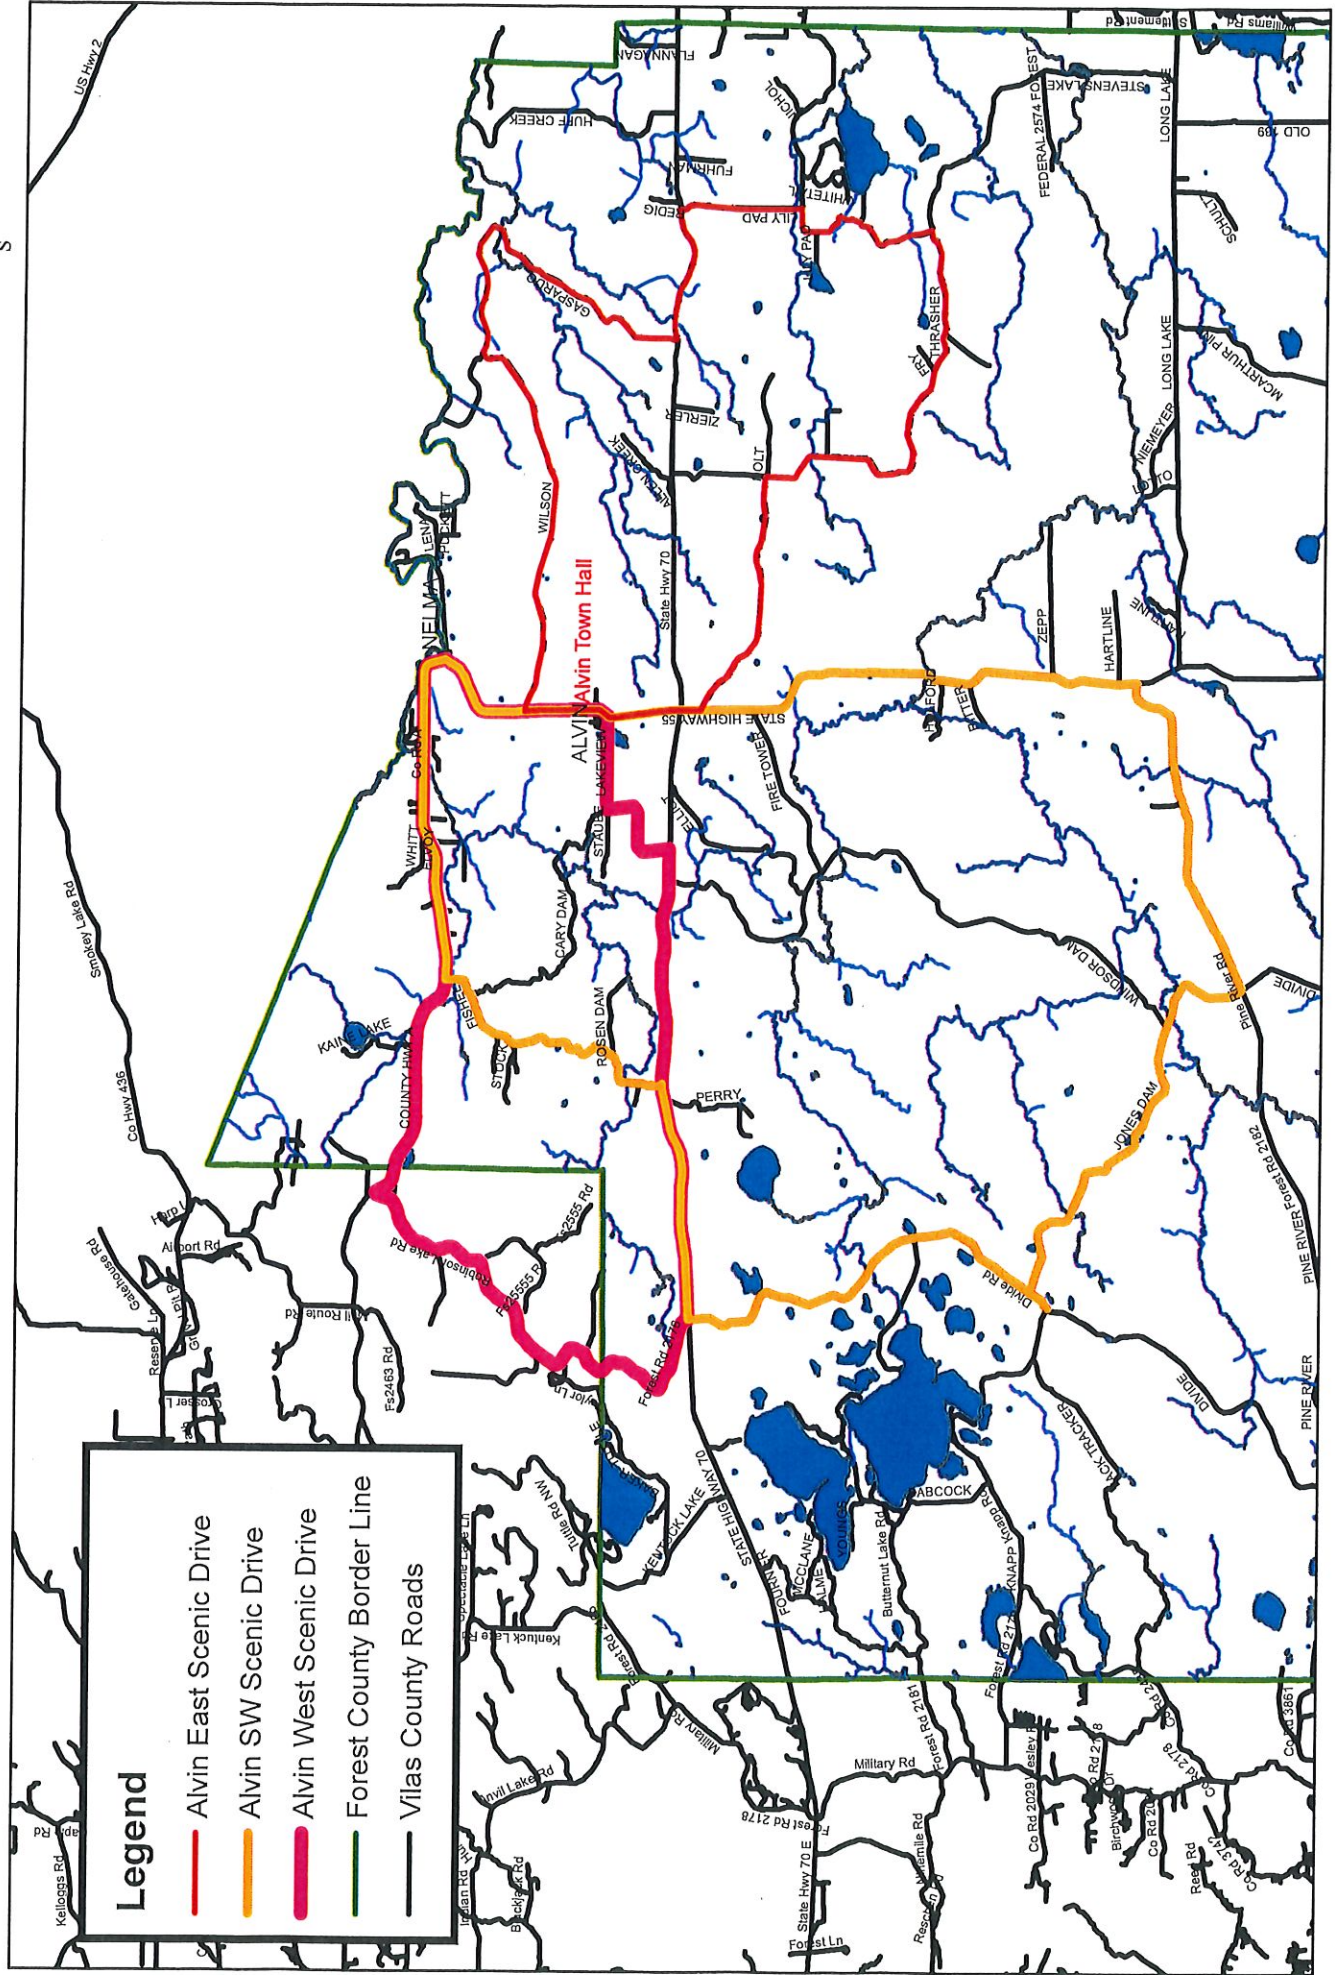

Alvin Area Scenic Drives

Legend

- Alvin East Scenic Drive
- Alvin SW Scenic Drive
- Alvin West Scenic Drive
- Forest County Border Line
- Vilas County Roads

Argonne Area Scenic Drives

Armstrong Creek Area Scenic Drives

DRIVE THE FOREST OF WISCONSIN- FOREST COUNTY

Crandon Area Scenic Drives

Mapped by Al Murray, Forest County Land Conservation Department, 8/22/2018

1 in = 2 miles

Hiles Area Scenic Drives

Legend

- Hiles North Scenic Drive
- Hiles-Butternut Lake Scenic Drive
- Hiles SE-Pine Lake Scenic Drive
- Forest County Border Line

"DRIVE THE FOREST" - FOREST COUNTY LAONA AREA SCENIC DRIVES

Mole Lake, Pickerel, Town of Crandon Area Scenic Drives

Mapped by Al Murray, Forest County Land Conservation Department, 8/22/2018

1 in = 2 miles

Newald Area Scenic Drives

Popple River Area Scenic Drives

Wabeno Area Scenic Drives