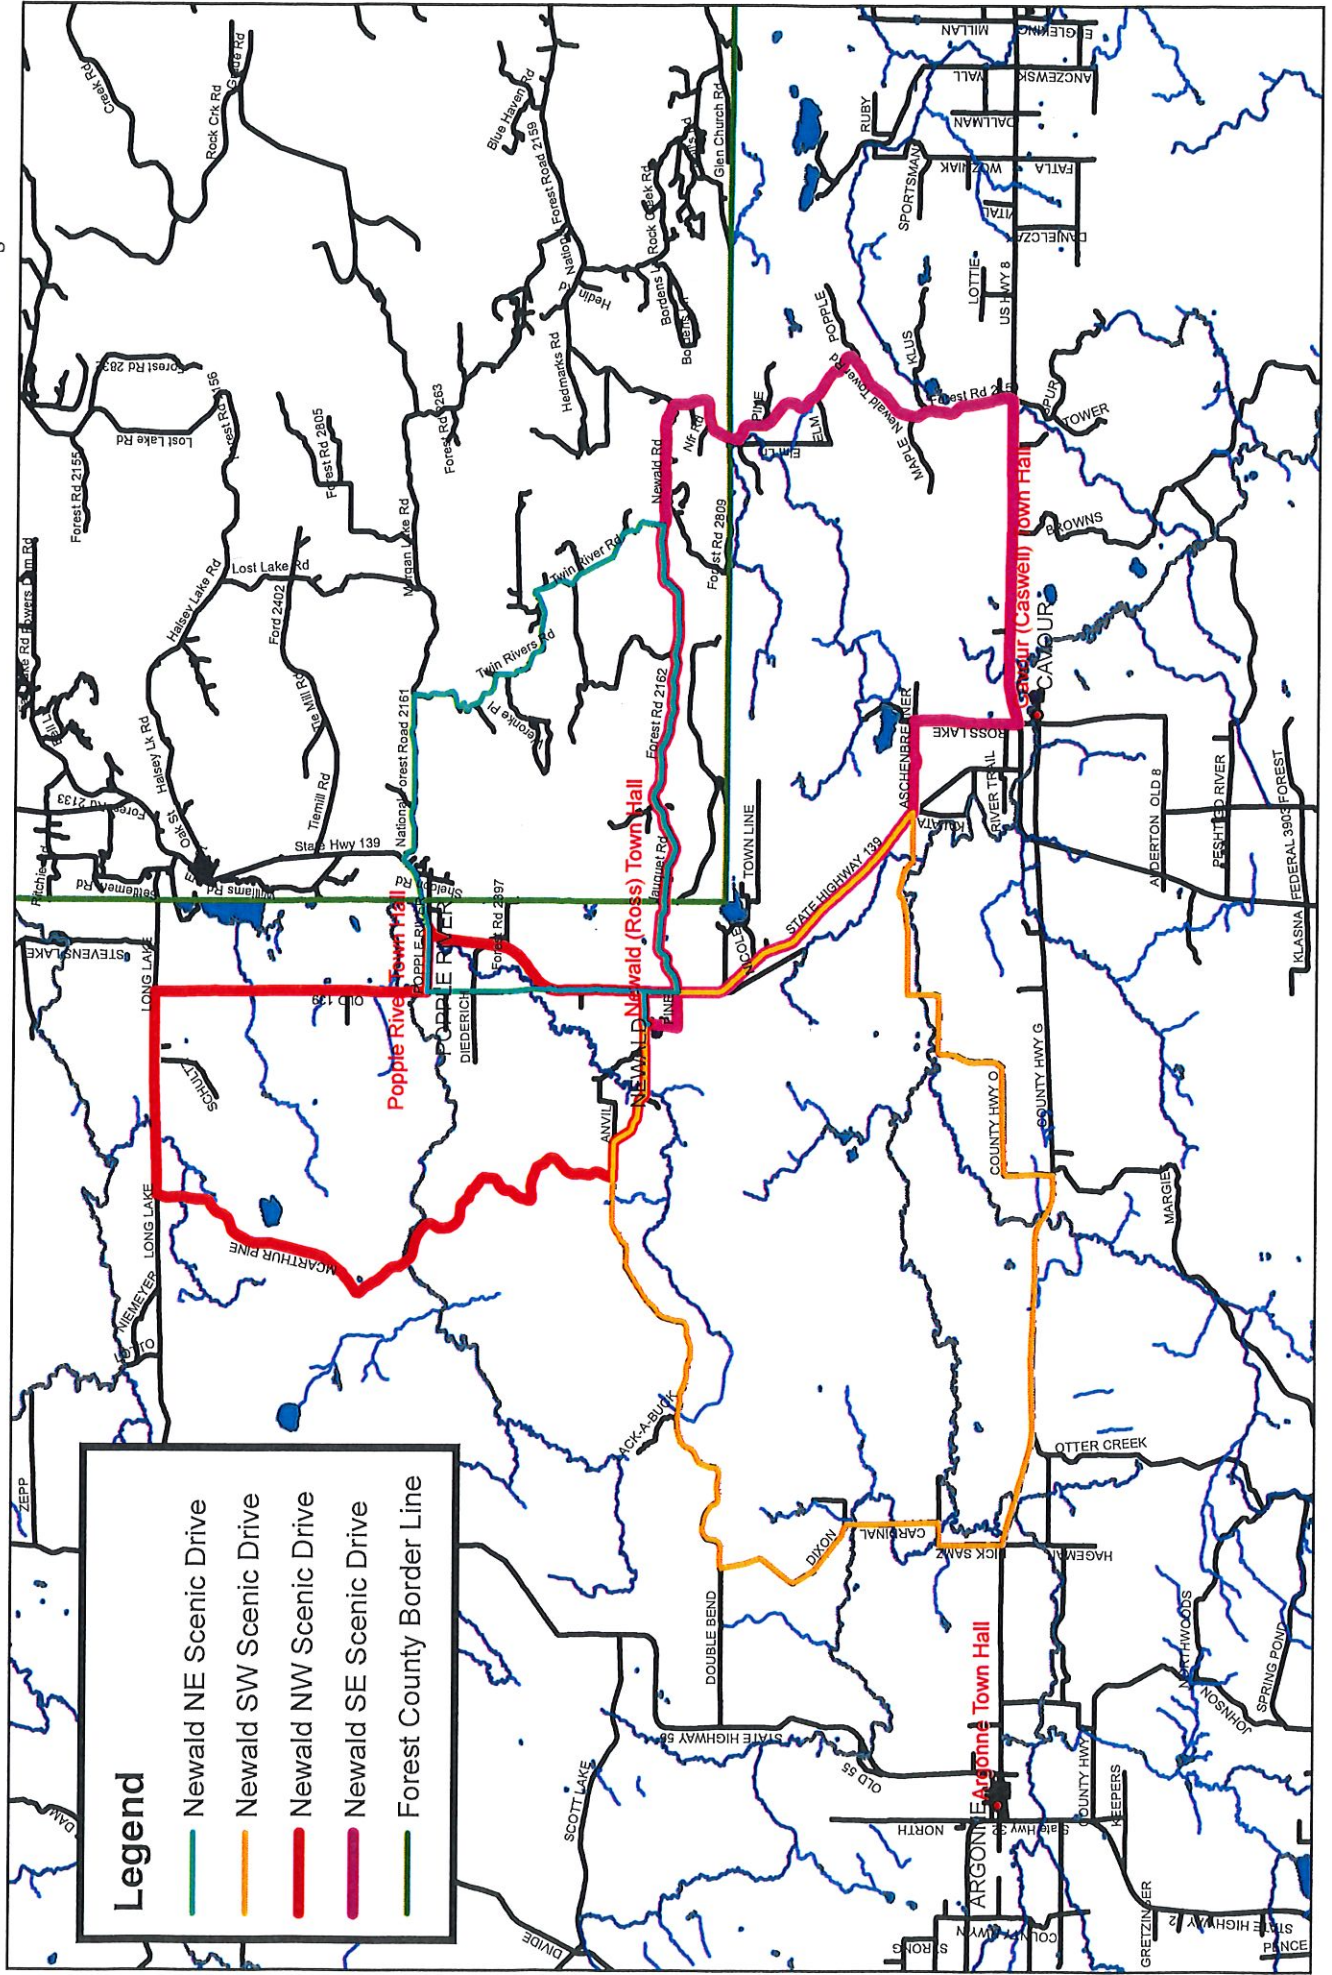

Alvin Area Scenic Drives

Legend

- Alvin East Scenic Drive
- Alvin SW Scenic Drive
- Alvin West Scenic Drive
- Forest County Border Line
- Vilas County Roads

Argonne Area Scenic Drives

Armstrong Creek Area Scenic Drives

DRIVE THE FOREST OF WISCONSIN- FOREST COUNTY

Crandon Area Scenic Drives

Mapped by Al Murray, Forest County Land Conservation Department, 8/22/2018

1 in = 2 miles

Hiles Area Scenic Drives

Legend

- Hiles North Scenic Drive
- Hiles-Butternut Lake Scenic Drive
- Hiles SE-Pine Lake Scenic Drive
- Forest County Border Line

"DRIVE THE FOREST" - FOREST COUNTY LAONA AREA SCENIC DRIVES

Mole Lake, Pickerel, Town of Crandon Area Scenic Drives

Mapped by Al Murray, Forest County Land Conservation Department, 8/22/2018

1 in = 2 miles

Newald Area Scenic Drives

Popple River Area Scenic Drives

Wabeno Area Scenic Drives