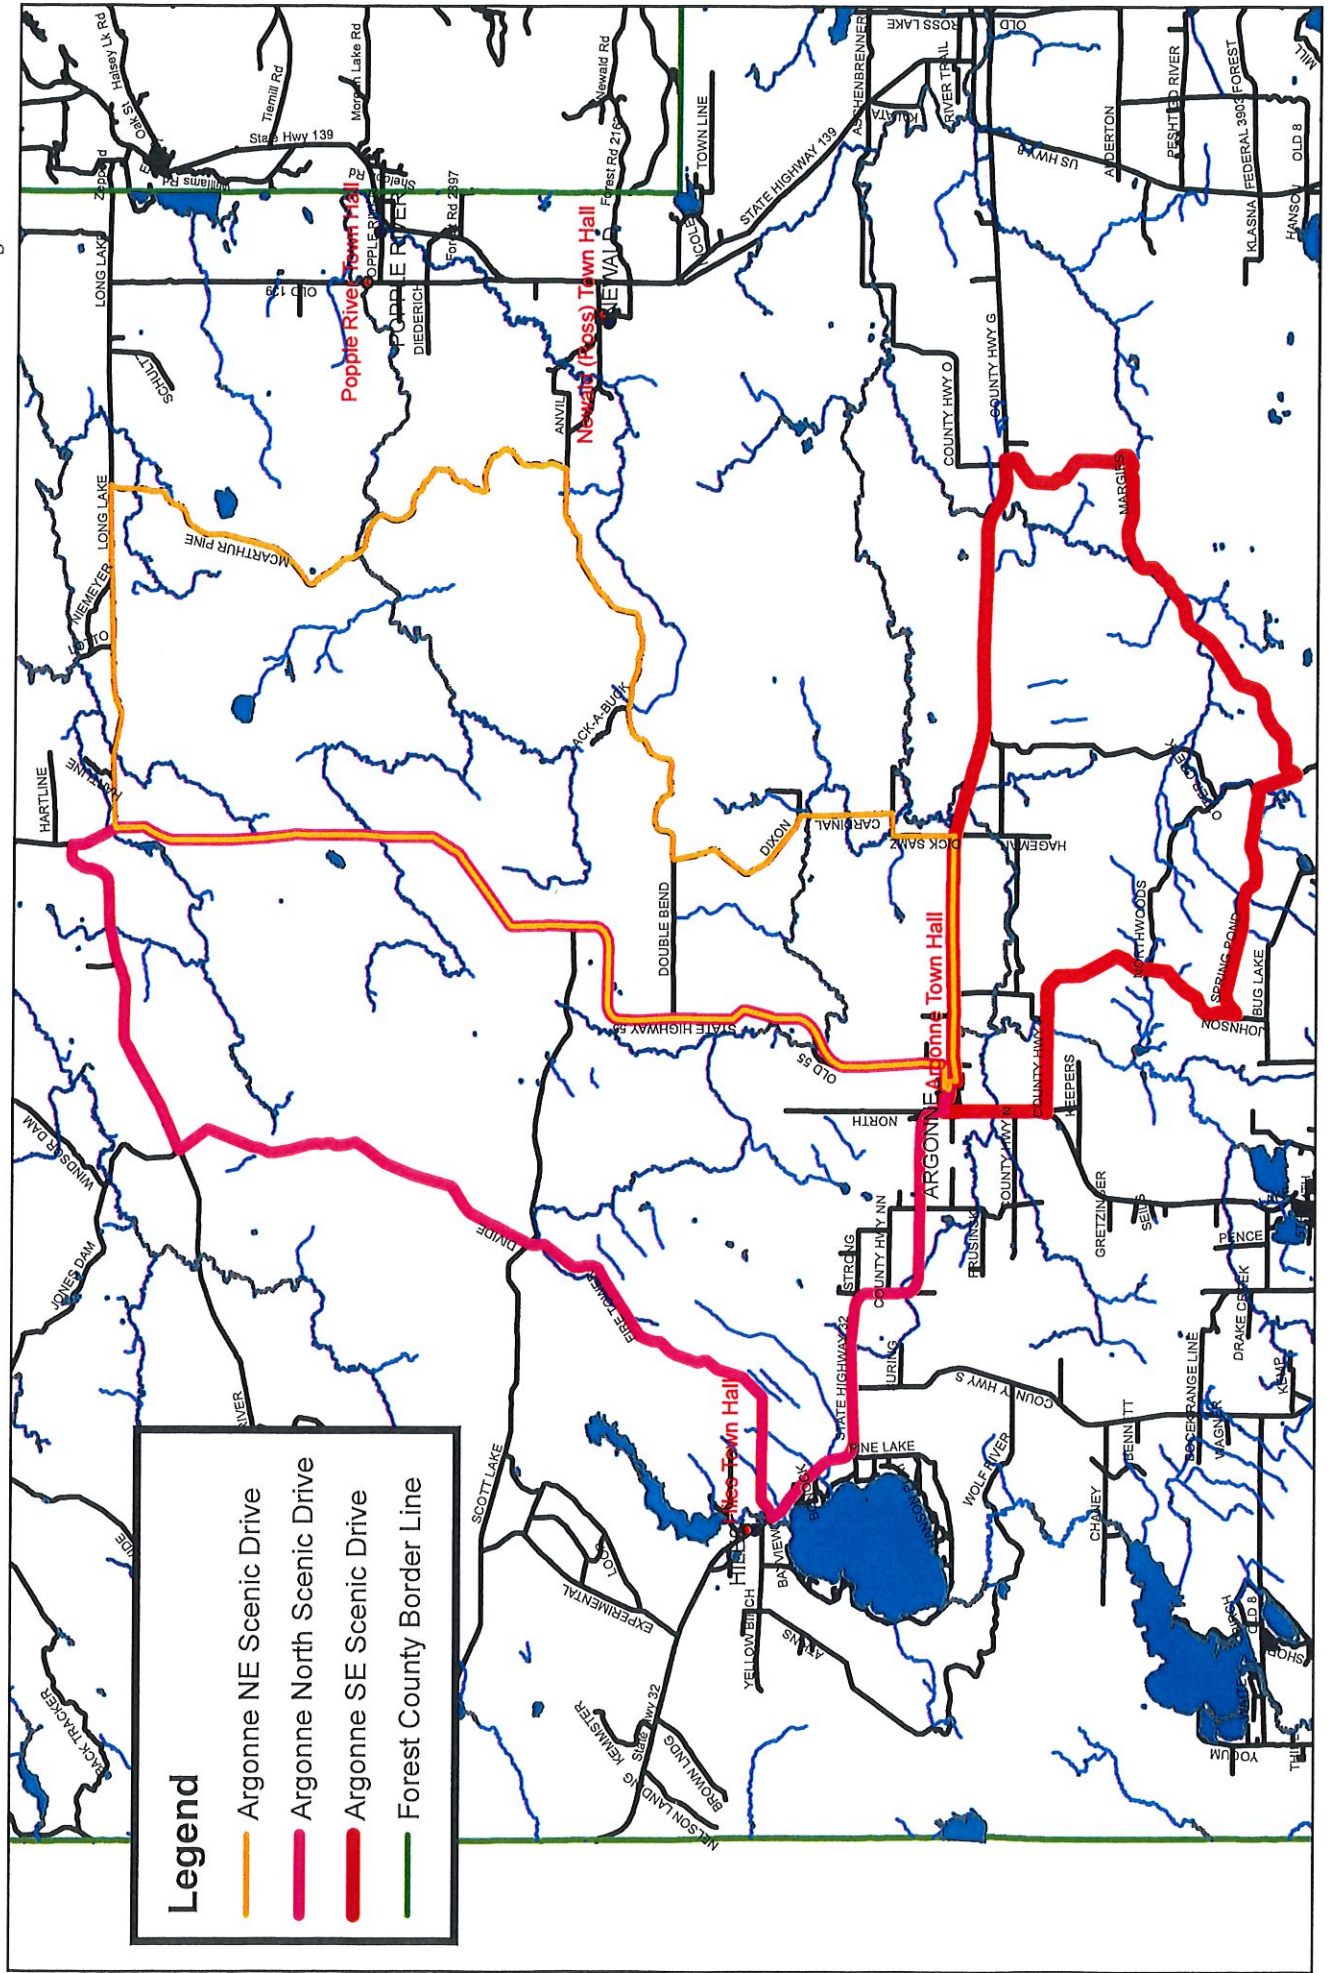

Alvin Area Scenic Drives

Legend

- Alvin East Scenic Drive
- Alvin SW Scenic Drive
- Alvin West Scenic Drive
- Forest County Border Line
- Vilas County Roads

Argonne Area Scenic Drives

Armstrong Creek Area Scenic Drives

DRIVE THE FOREST OF WISCONSIN- FOREST COUNTY

Crandon Area Scenic Drives

Mapped by Al Murray, Forest County Land Conservation Department, 8/22/2018

1 in = 2 miles

Hiles Area Scenic Drives

Legend

- Hiles North Scenic Drive
- Hiles-Butternut Lake Scenic Drive
- Hiles SE-Pine Lake Scenic Drive
- Forest County Border Line

"DRIVE THE FOREST" - FOREST COUNTY LAONA AREA SCENIC DRIVES

Mole Lake, Pickerel, Town of Crandon Area Scenic Drives

Mapped by Al Murray, Forest County Land Conservation Department, 8/22/2018

1 in = 2 miles

Newald Area Scenic Drives

Popple River Area Scenic Drives

Wabeno Area Scenic Drives