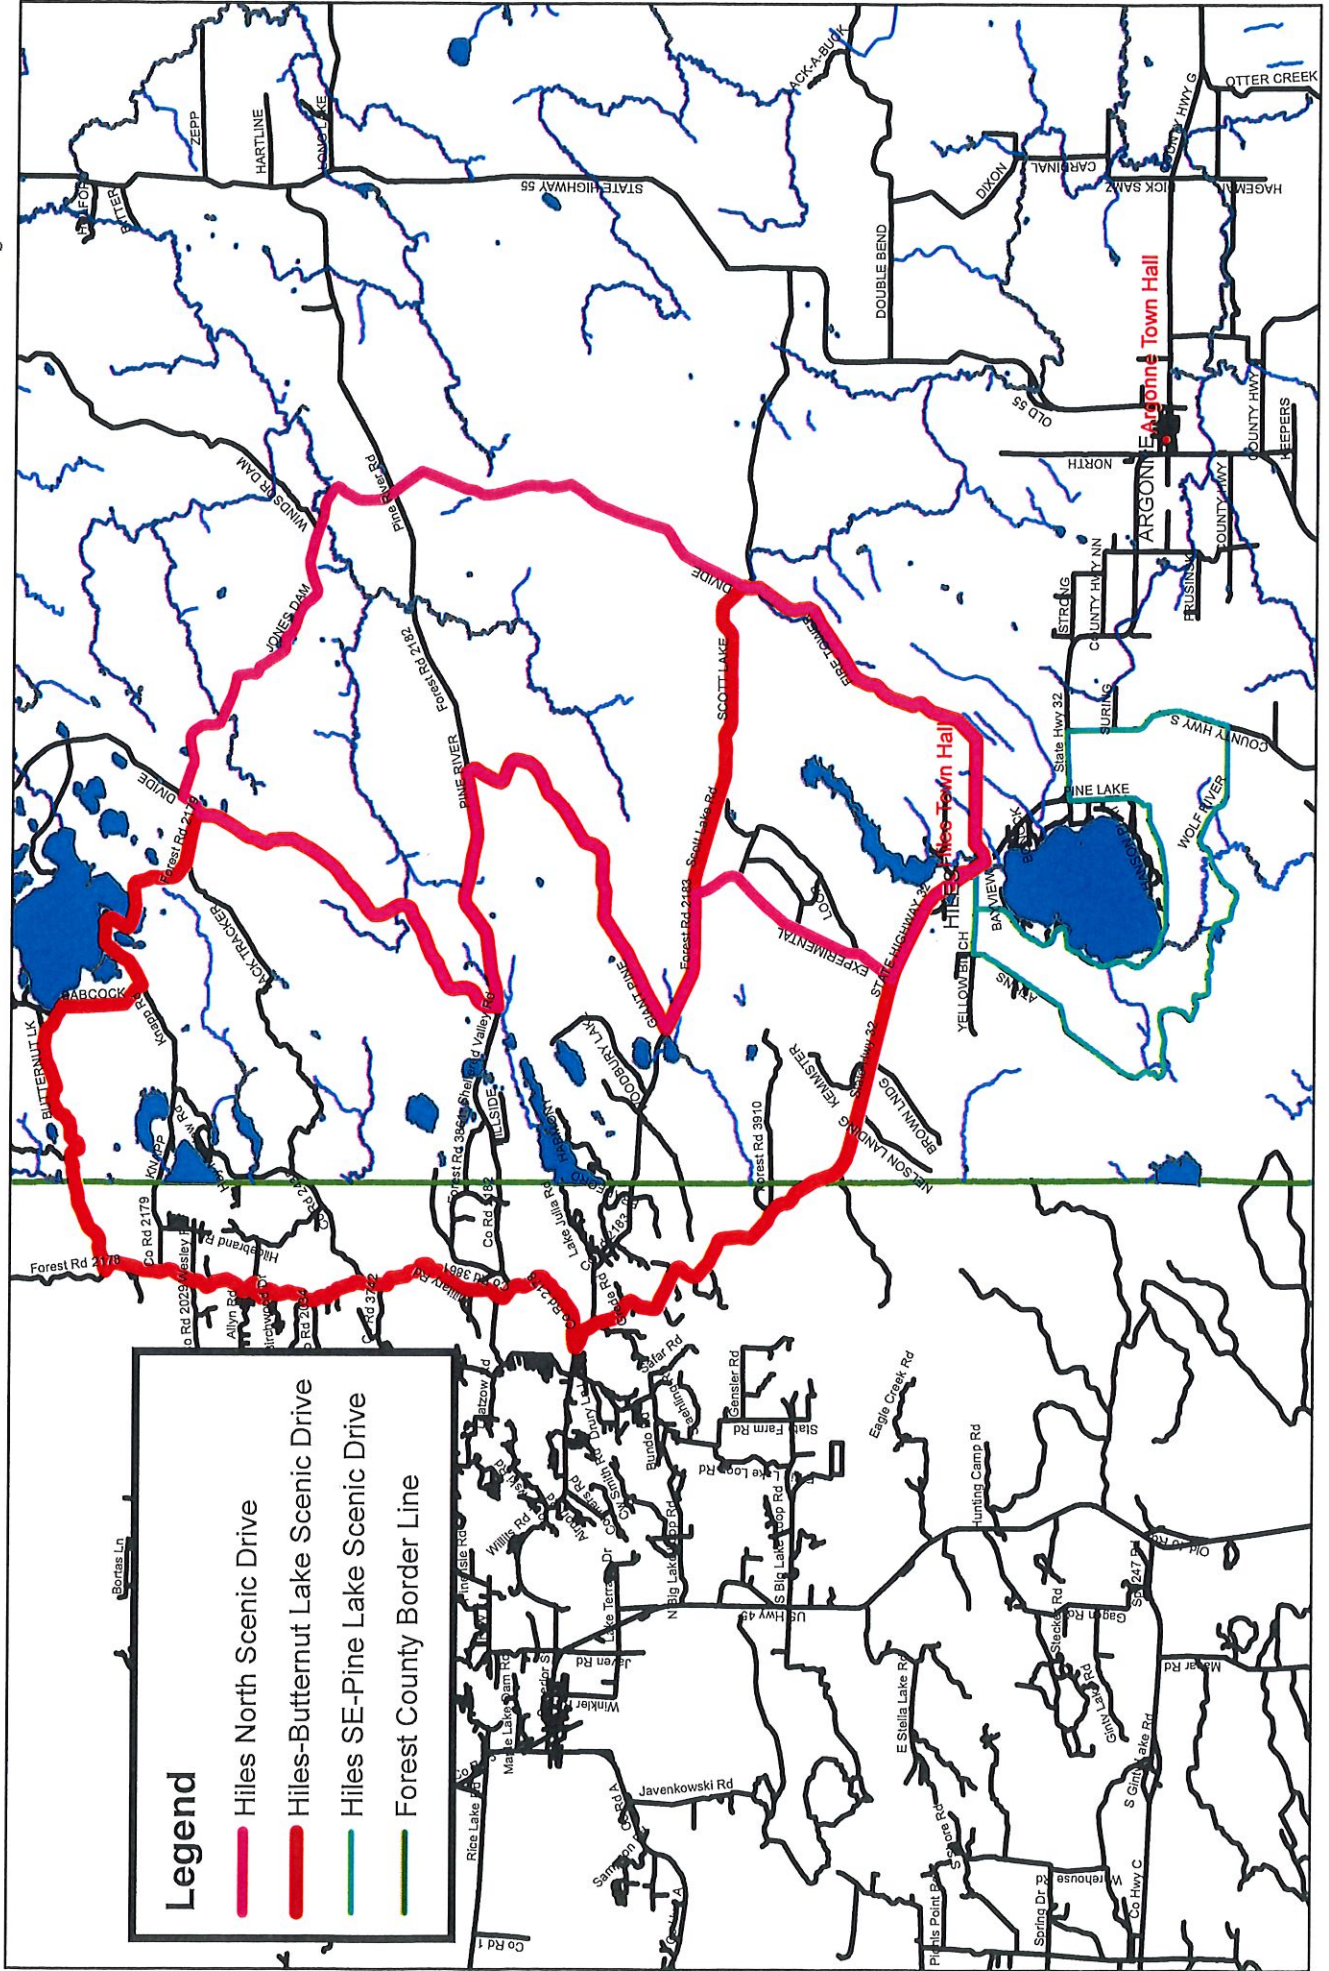

Alvin Area Scenic Drives

Legend

- Alvin East Scenic Drive
- Alvin SW Scenic Drive
- Alvin West Scenic Drive
- Forest County Border Line
- Vilas County Roads

Argonne Area Scenic Drives

Armstrong Creek Area Scenic Drives

DRIVE THE FOREST OF WISCONSIN- FOREST COUNTY

Crandon Area Scenic Drives

Mapped by Al Murray, Forest County Land Conservation Department, 8/22/2018

1 in = 2 miles

Hiles Area Scenic Drives

Legend

- Hiles North Scenic Drive
- Hiles-Butternut Lake Scenic Drive
- Hiles SE-Pine Lake Scenic Drive
- Forest County Border Line

"DRIVE THE FOREST" - FOREST COUNTY LAONA AREA SCENIC DRIVES

Mole Lake, Pickerel, Town of Crandon Area Scenic Drives

Mapped by Al Murray, Forest County Land Conservation Department, 8/22/2018

1 in = 2 miles

Newald Area Scenic Drives

Popple River Area Scenic Drives

Wabeno Area Scenic Drives