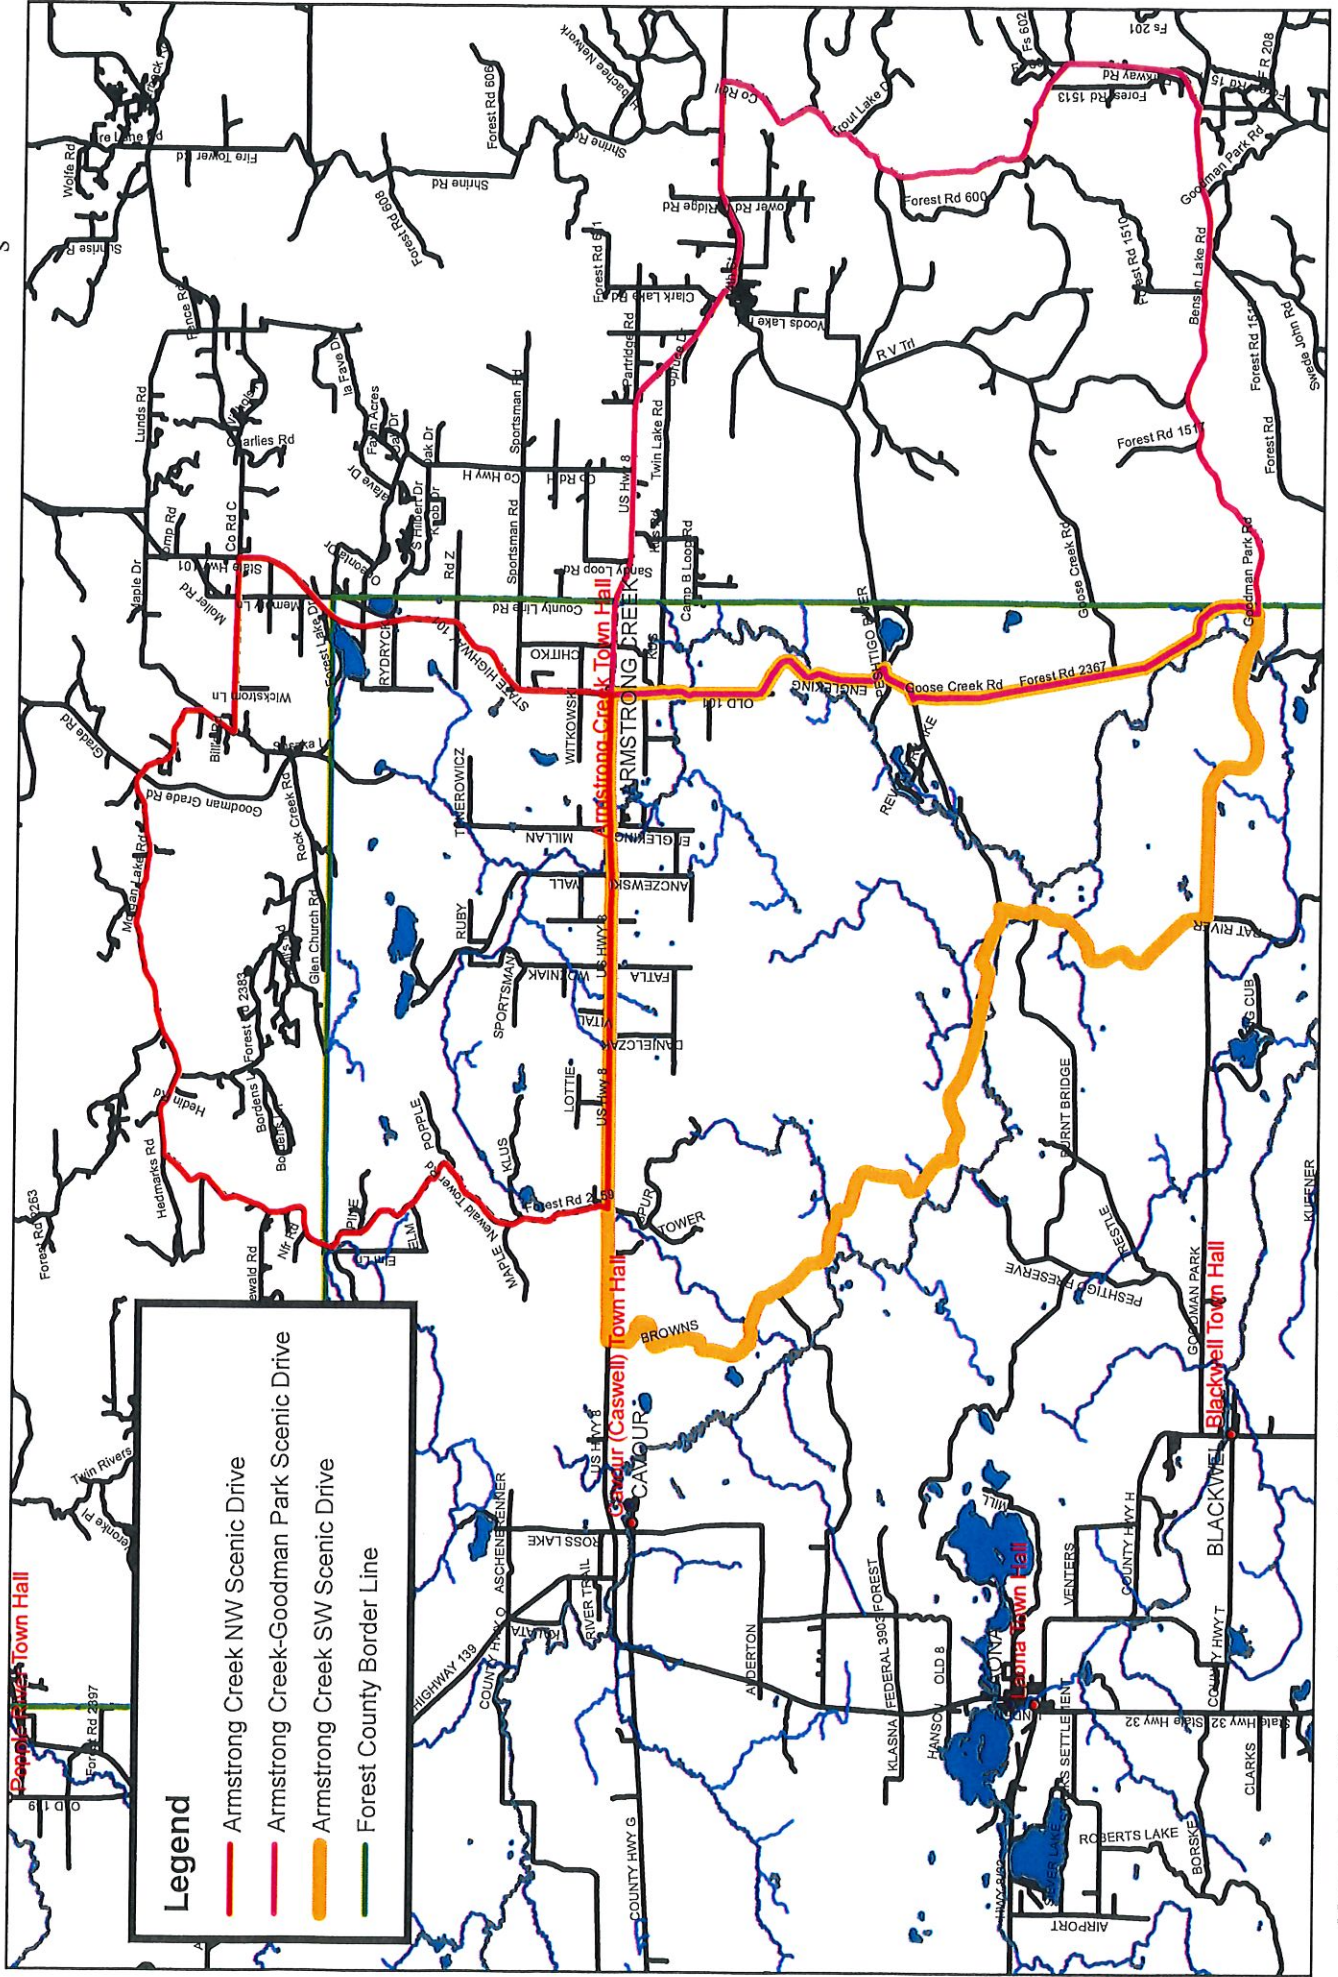

Alvin Area Scenic Drives

Legend

- Alvin East Scenic Drive
- Alvin SW Scenic Drive
- Alvin West Scenic Drive
- Forest County Border Line
- Vilas County Roads

Argonne Area Scenic Drives

Armstrong Creek Area Scenic Drives

DRIVE THE FOREST OF WISCONSIN- FOREST COUNTY

Crandon Area Scenic Drives

Mapped by Al Murray, Forest County Land Conservation Department, 8/22/2018

1 in = 2 miles

Hiles Area Scenic Drives

Legend

- Hiles North Scenic Drive
- Hiles-Butternut Lake Scenic Drive
- Hiles SE-Pine Lake Scenic Drive
- Forest County Border Line

"DRIVE THE FOREST" - FOREST COUNTY LAONA AREA SCENIC DRIVES

Mole Lake, Pickerel, Town of Crandon Area Scenic Drives

Mapped by Al Murray, Forest County Land Conservation Department, 8/22/2018

1 in = 2 miles

Newald Area Scenic Drives

Popple River Area Scenic Drives

Wabeno Area Scenic Drives