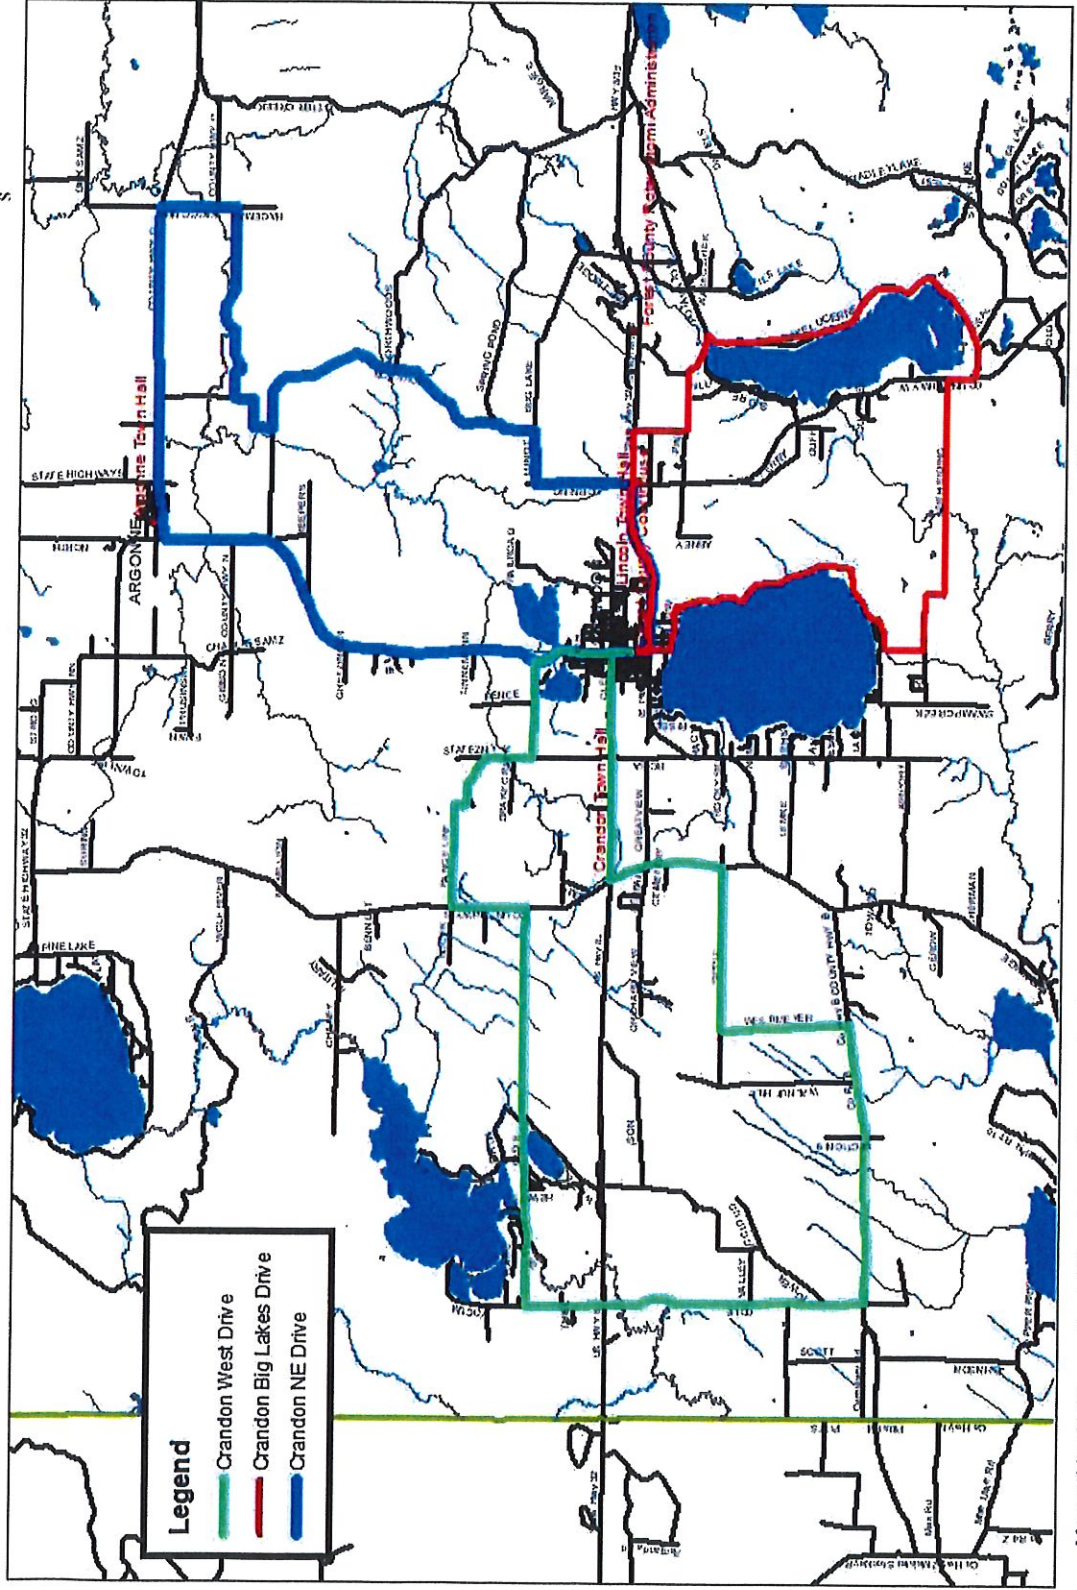

Alvin Area Scenic Drives

Legend

- Alvin East Scenic Drive
- Alvin SW Scenic Drive
- Alvin West Scenic Drive
- Forest County Border Line
- Vilas County Roads

Argonne Area Scenic Drives

Armstrong Creek Area Scenic Drives

DRIVE THE FOREST OF WISCONSIN- FOREST COUNTY

Crandon Area Scenic Drives

Mapped by Al Murray, Forest County Land Conservation Department, 8/22/2018

1 in = 2 miles

Hiles Area Scenic Drives

Legend

- Hiles North Scenic Drive
- Hiles-Butternut Lake Scenic Drive
- Hiles SE-Pine Lake Scenic Drive
- Forest County Border Line

"DRIVE THE FOREST" - FOREST COUNTY LAONA AREA SCENIC DRIVES

Mole Lake, Pickerel, Town of Crandon Area Scenic Drives

Mapped by Al Murray, Forest County Land Conservation Department, 8/22/2018

1 in = 2 miles

Newald Area Scenic Drives

Popple River Area Scenic Drives

Wabeno Area Scenic Drives