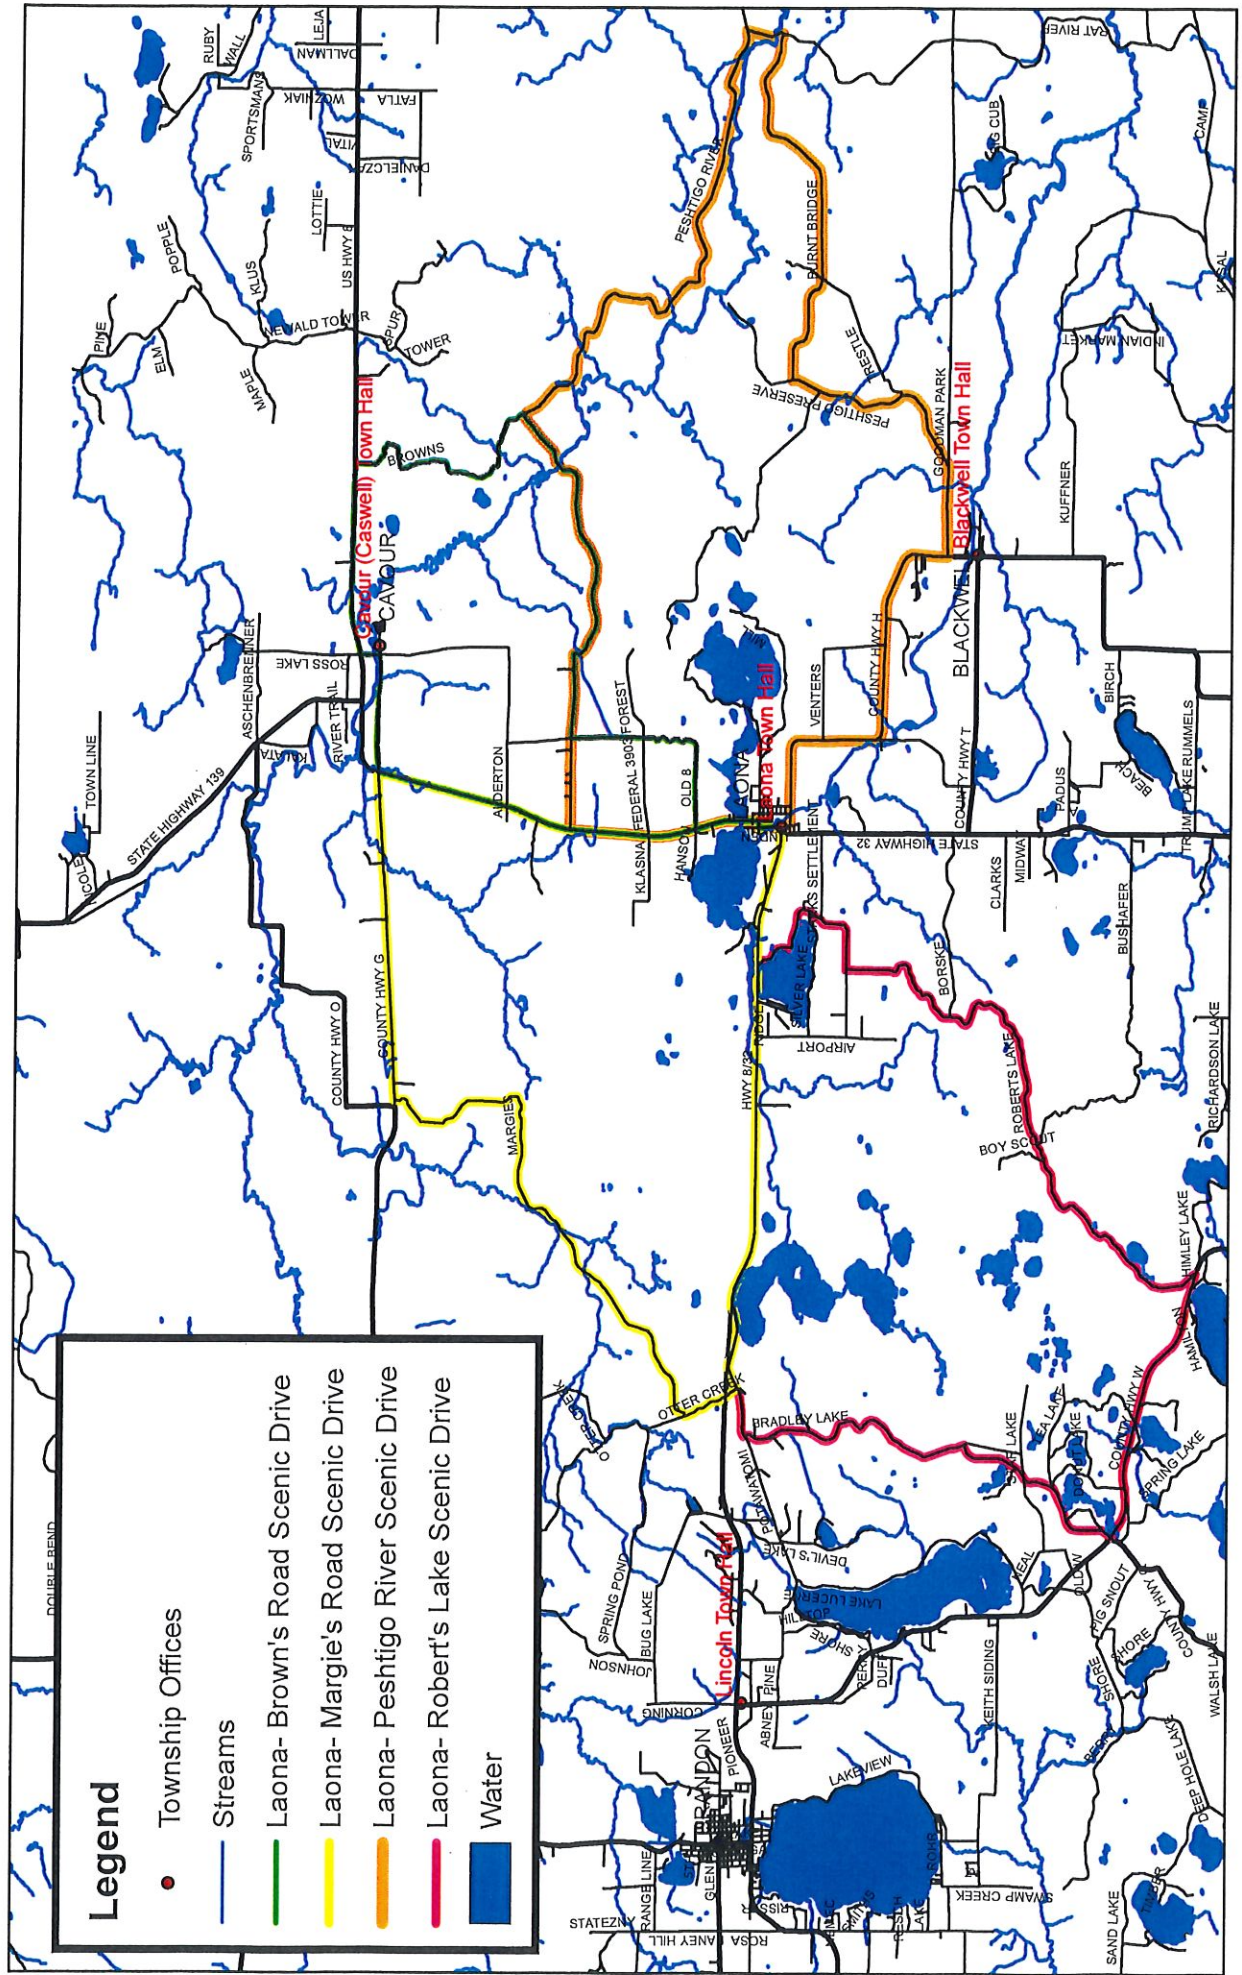

Alvin Area Scenic Drives

Legend

- Alvin East Scenic Drive
- Alvin SW Scenic Drive
- Alvin West Scenic Drive
- Forest County Border Line
- Vilas County Roads

Argonne Area Scenic Drives

Armstrong Creek Area Scenic Drives

DRIVE THE FOREST OF WISCONSIN- FOREST COUNTY

Crandon Area Scenic Drives

Mapped by Al Murray, Forest County Land Conservation Department, 8/22/2018

1 in = 2 miles

Hiles Area Scenic Drives

Legend

- Hiles North Scenic Drive
- Hiles-Butternut Lake Scenic Drive
- Hiles SE-Pine Lake Scenic Drive
- Forest County Border Line

"DRIVE THE FOREST" - FOREST COUNTY LAONA AREA SCENIC DRIVES

Mole Lake, Pickerel, Town of Crandon Area Scenic Drives

Mapped by Al Murray, Forest County Land Conservation Department, 8/22/2018

1 in = 2 miles

Newald Area Scenic Drives

Popple River Area Scenic Drives

Wabeno Area Scenic Drives