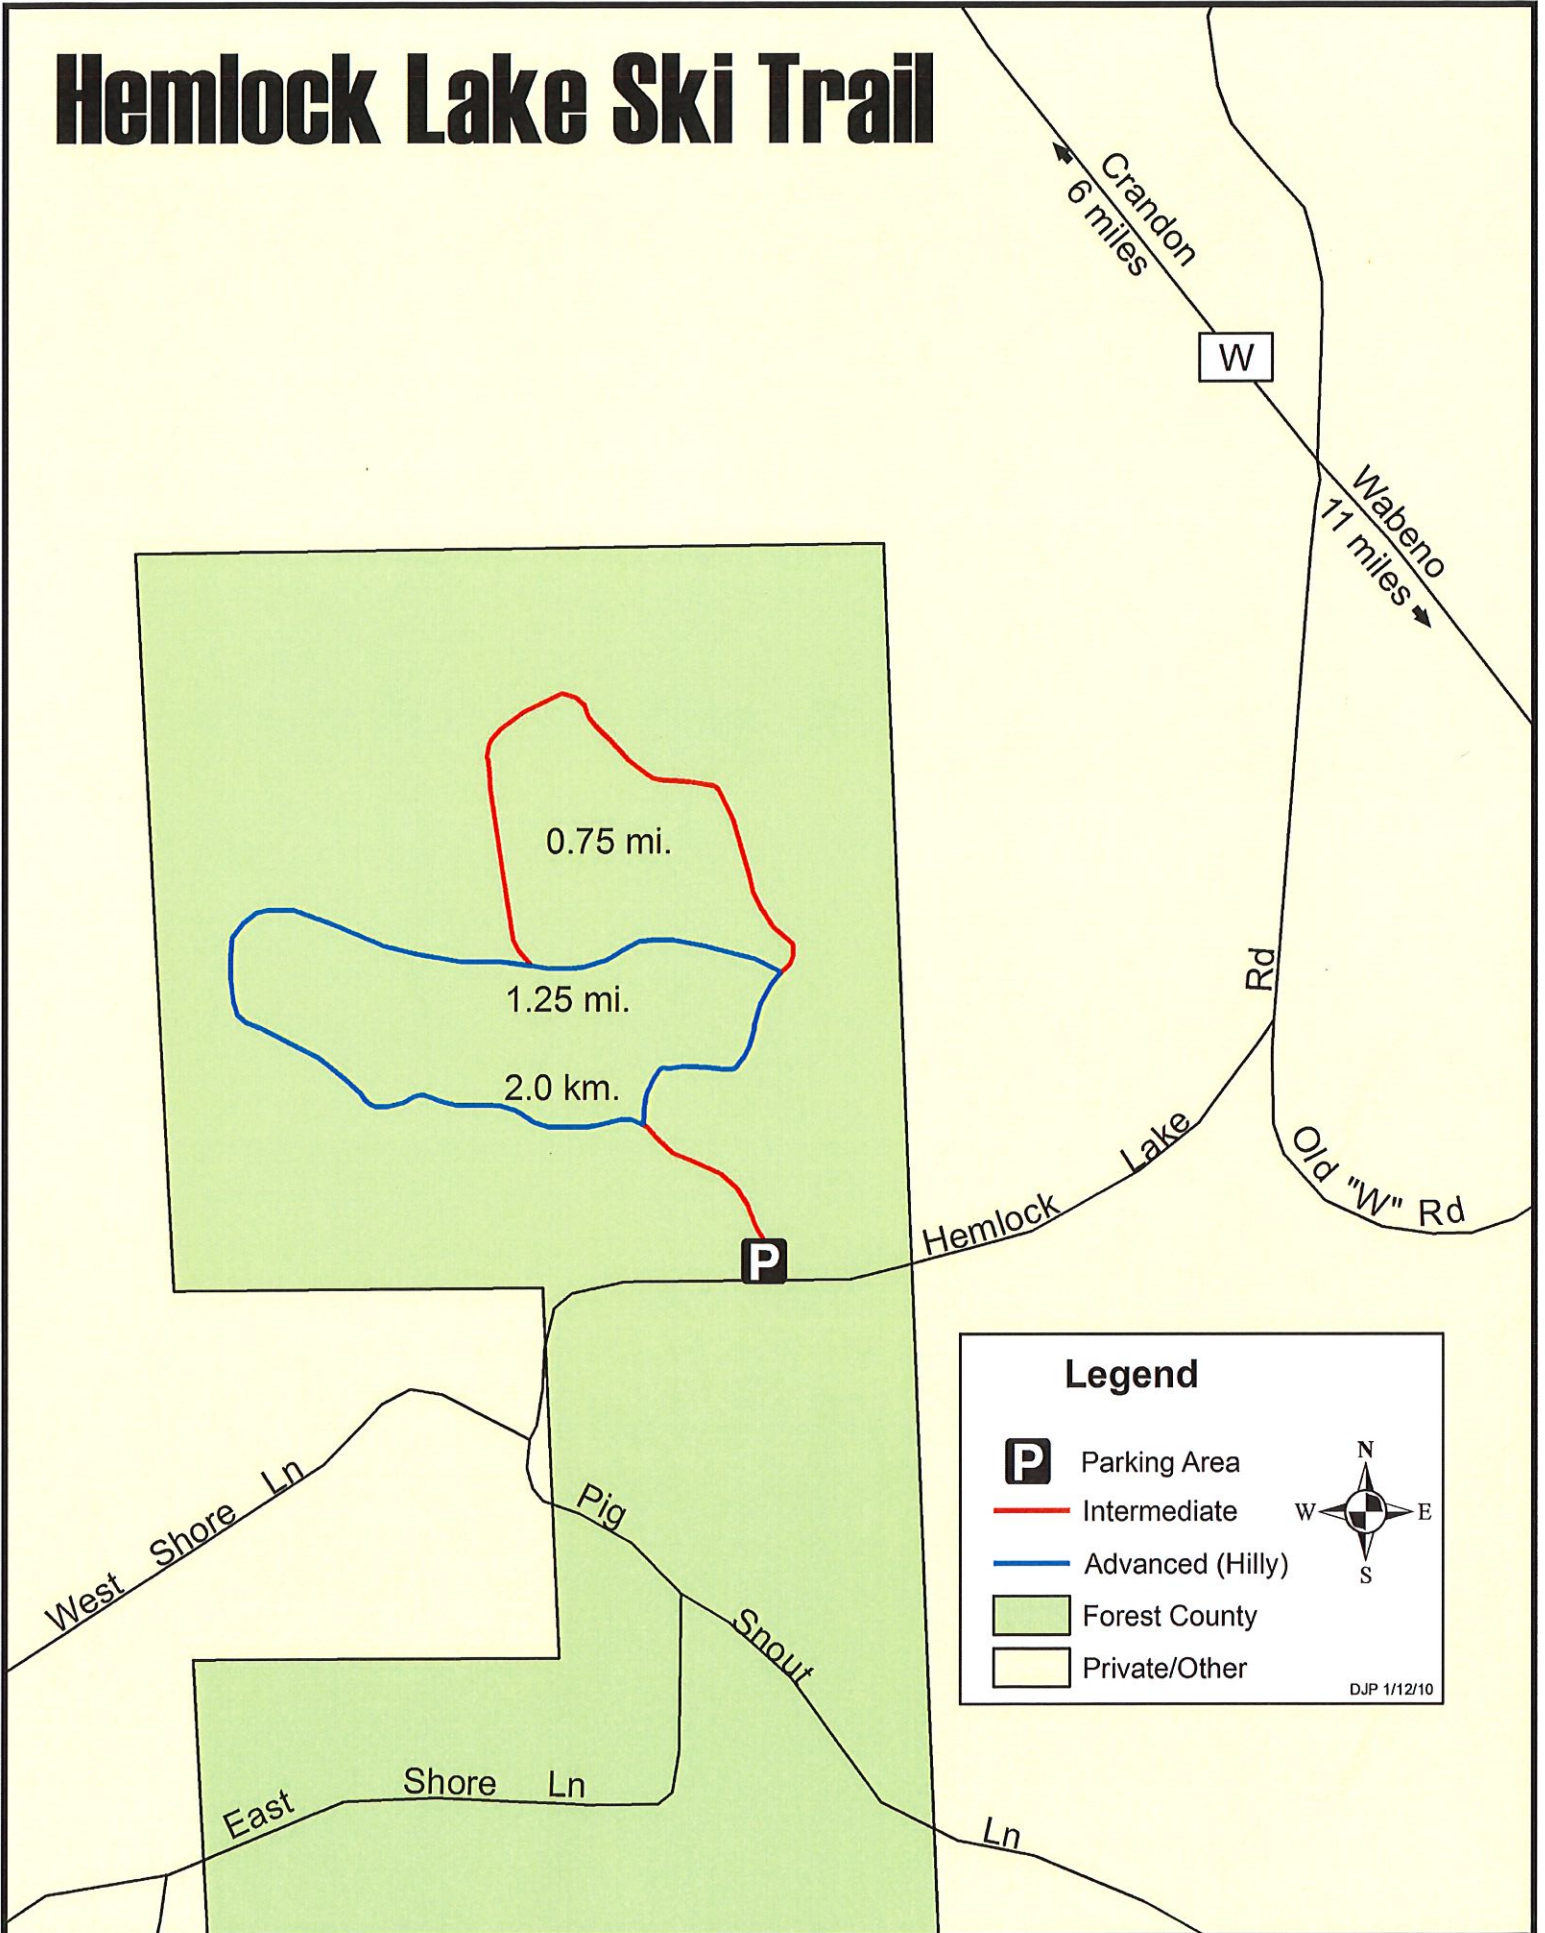

# Hemlock Lake Ski Trail

Crandon  
6 miles

W

Wabeno  
11 miles

0.75 mi.

1.25 mi.

2.0 km.

P

Hemlock Lake Rd

Old "W" Rd

West Shore Ln

Pig Snout Ln

East Shore Ln

Ln

## Legend

Parking Area

Intermediate

Advanced (Hilly)

Forest County

Private/Other

DJP 1/12/10