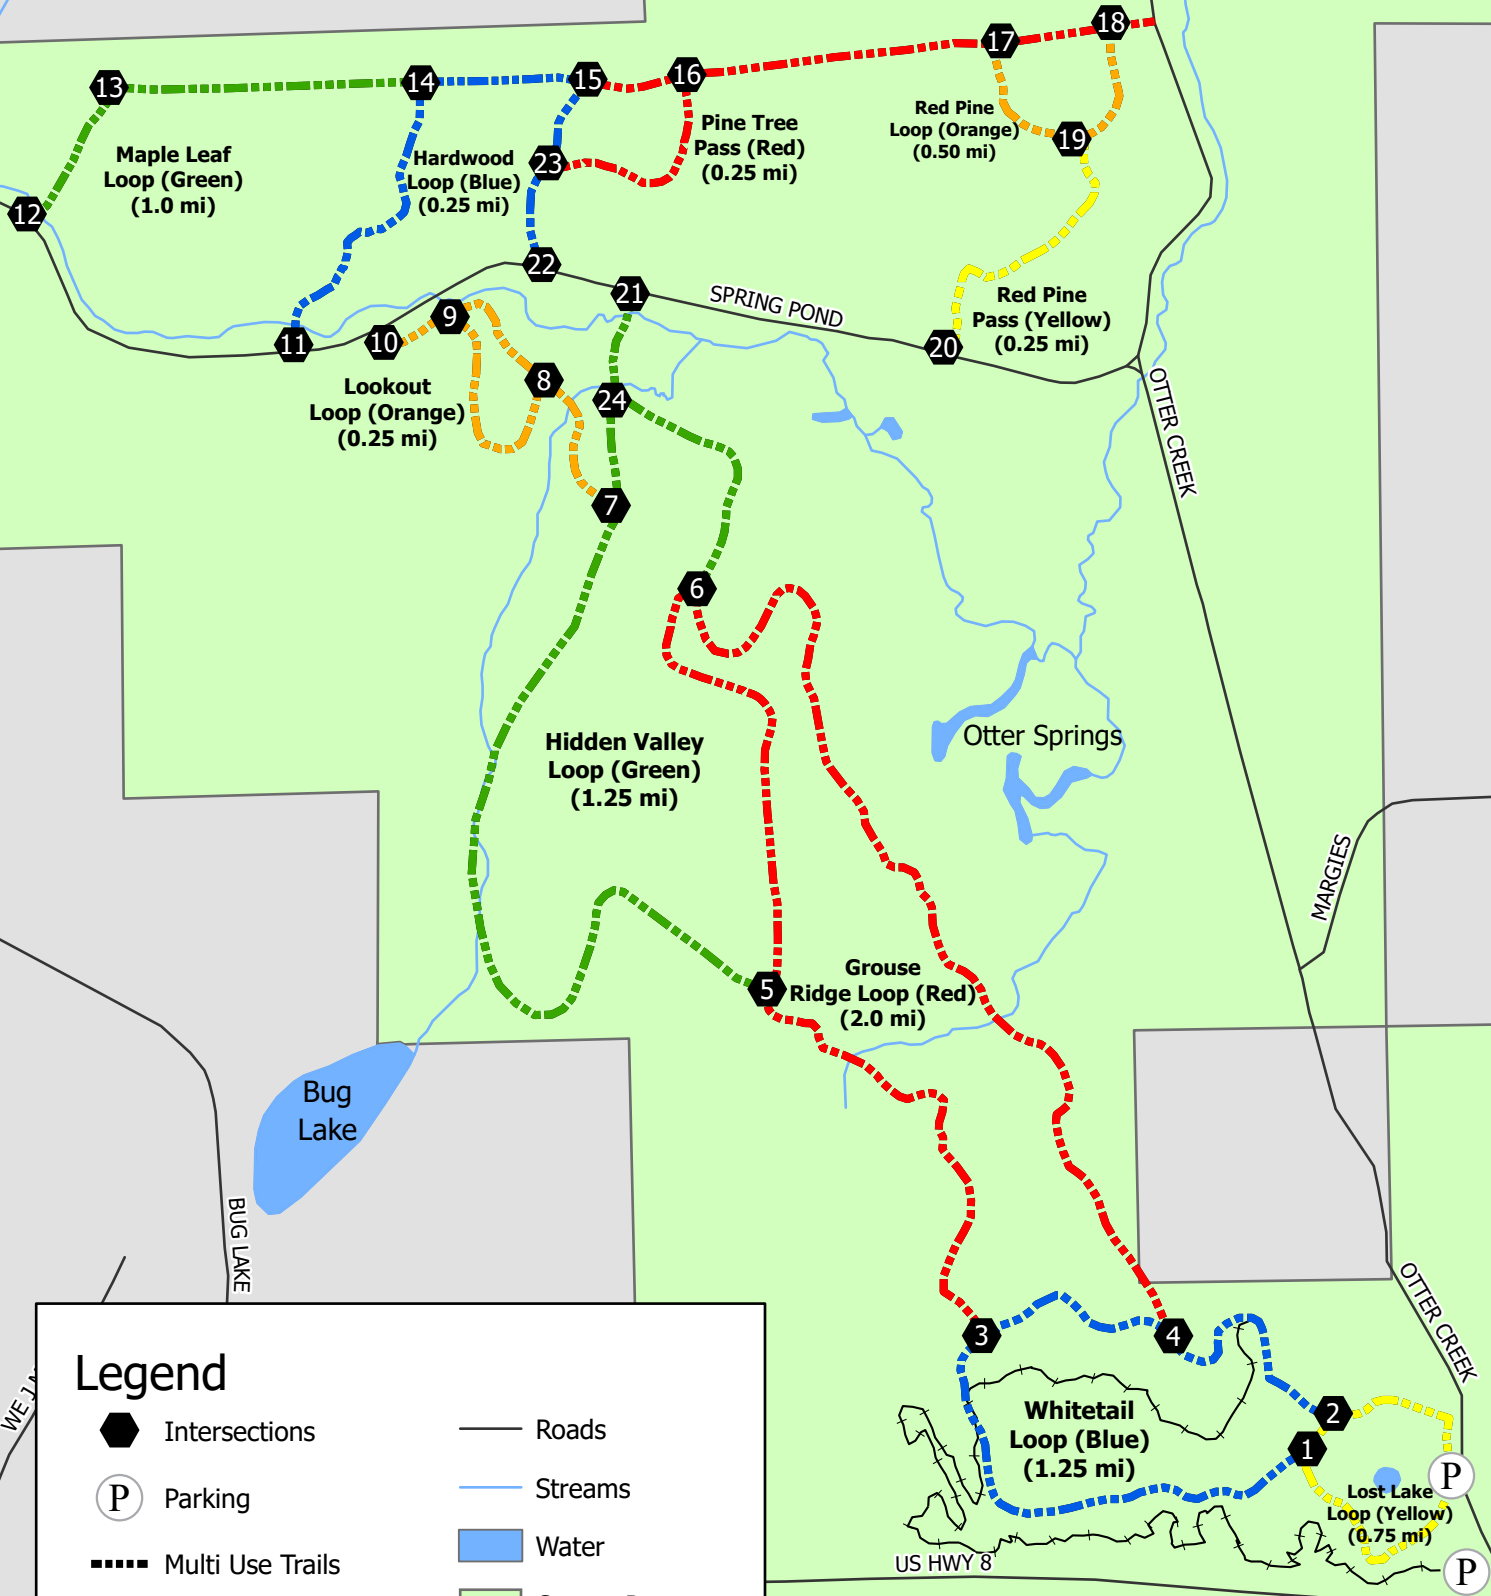

OTTER SPRINGS RECREATIONAL AREA

Legend

- Intersections
- Parking
- Multi Use Trails
- Single Track Bike Trails
- Roads
- Streams
- Water
- County Property
- Private/Other