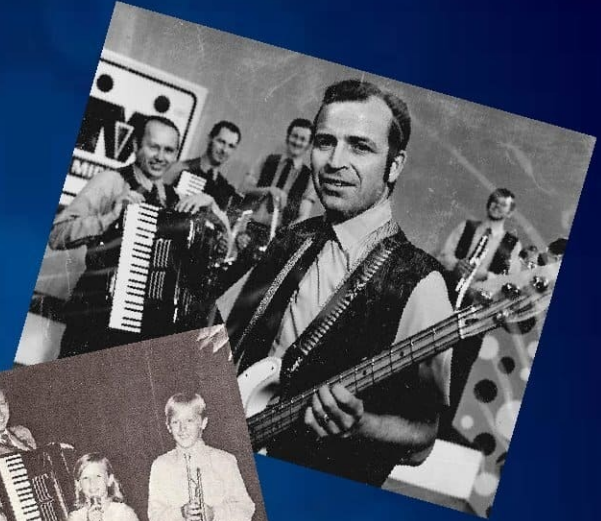

FOX 21
LOCAL NEWS

ANTENNA TV

The Northland's
Favorite "Funtime
Polka Band" has
returned to Television.

Fox 21 and Antenna TV
are proud to announce
and welcome back the
Chmielewski Funtime
TV Show!

Tune in week after
week and watch these
classic, timeless, and
nostalgic shows and
share these incredible
memories with friends
and family!

Chmielewski Funtime Revisited