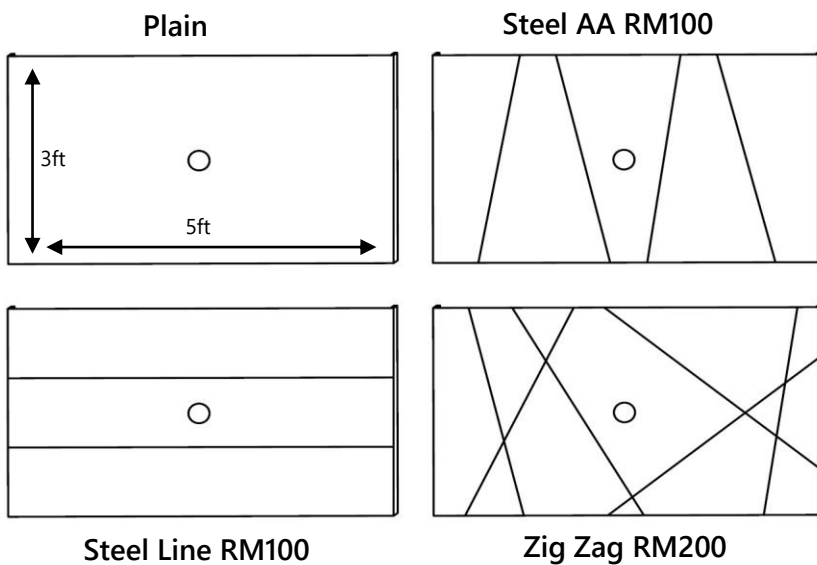

PLUG COVER

Bottom panel that can be opened and closed to hide your messy cables

PANEL OPTIONS

COLOUR CHOICES

- | | | | | | | | | |
|---------------|---------------|------------|-----------|----------------|-------------|------------|-------------|-------------|
| | | | | | | | | |
| PANEL ADD 100 | PANEL ADD 100 | | | | | | | |
| White Glossy | Black Glossy | Light Grey | Dark Grey | Dark Chocolate | Light Brown | Dark Brown | White Matte | Black Matte |