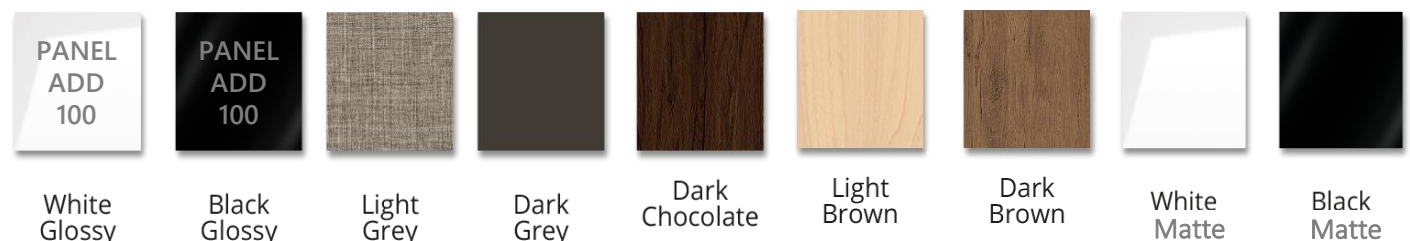

FREE INSTALLATION

COLOUR CHOICES – TV Panel & Doors

*Base Box comes in Standard White

PANEL ADD 100	PANEL ADD 100							
White Glossy	Black Glossy	Light Grey	Dark Grey	Dark Chocolate	Light Brown	Dark Brown	White Matte	Black Matte

- FREE ** DELIVERY**
- FREE TV BRACKET**
- FREE DOWNLIGHT**
- FREE INSTALLATION**

COLOUR CHOICES – TV Panel & Doors

*Base Box comes in Standard White

PANEL ADD 100	PANEL ADD 100							
White Glossy	Black Glossy	Light Grey	Dark Grey	Dark Chocolate	Light Brown	Dark Brown	White Matte	Black Matte

CODE	CONSOLE ALL GLASS	CONSOLE GLASS+DOOR
S62	RM1299	RM1349

FREE ** DELIVERY

FREE TV BRACKET

FREE INSTALLATION

COLOUR CHOICES – TV Panel & Doors

*Base Box comes in Standard White

ZARADAA
cabinet & furniture