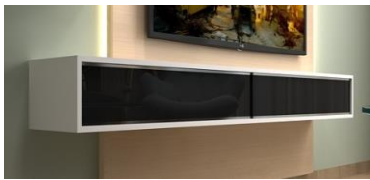

FREE ** DELIVERY

FREE TV BRACKET

FREE DOWNLIGHT

FREE INSTALLATION