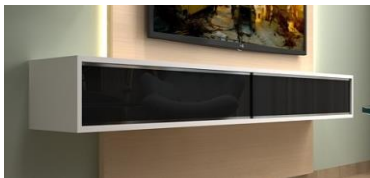

** Klang Valley & N9

MAX TV SIZE
60"

RECOMMENDED : 55" / 50" / 49"

ADD ON Backlighting RM100

- White
- Yellow
- Blue

ADD ON PLUG COVER RM250

Bottom panel that can be opened and closed to hide your messy cables

CODE	CONSOLE ALL GLASS	CONSOLE GLASS+DOOR
S62	RM1299	RM1349

FREE ** DELIVERY

FREE TV BRACKET

FREE INSTALLATION

COLOUR CHOICES – TV Panel & Doors

*Base Box comes in Standard White