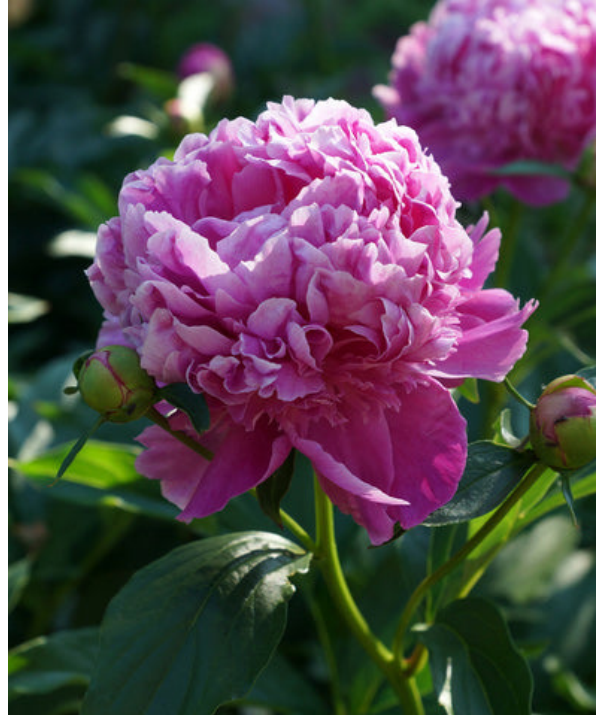

**SHIRLEY TEMPLE PEONY**  
**LATE SPRING, 5" WIDE**

**GAY PAREE PEONY**  
**LATE SPRING, 5 - 7" WIDE**

**SARAH BERNHARDT PEONY**  
**LATE SPRING, 6-8" WIDE**

**MYRTLE GENTRY PEONY**  
**LATE SPRING**

**KANSAS PEONY**  
**LATE SPRING, 5-7" WIDE**

**MONS. JULES ELI PEONY**  
**LATE SPRING, 5-7" WIDE**

**EMILY DEBATENE PEONY**  
**LATE SPRING**

**FELIX CROUSSE PEONY**  
**LATE SPRING, 5-7" WIDE**