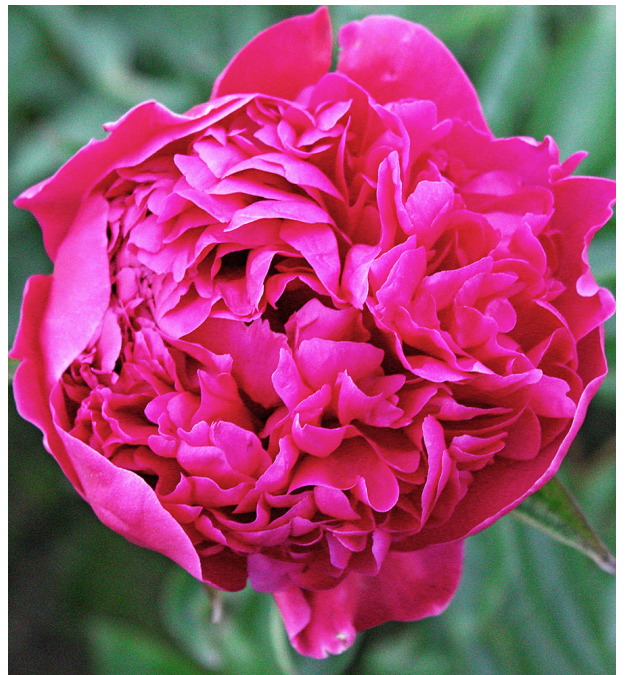

**SHIRLEY TEMPLE PEONY**  
**LATE SPRING, 5" WIDE**

**GAY PAREE PEONY**  
**LATE SPRING, 5 - 7" WIDE**

**SARAH BERNHARDT PEONY**  
**LATE SPRING, 6-8" WIDE**

**MYRTLE GENTRY PEONY**  
**LATE SPRING**

**KANSAS PEONY**  
**LATE SPRING, 5-7" WIDE**

**MONS. JULES ELI PEONY**  
**LATE SPRING, 5-7" WIDE**

**EMILY DEBATENE PEONY**  
**LATE SPRING**

**FELIX CROUSSE PEONY**  
**LATE SPRING, 5-7" WIDE**