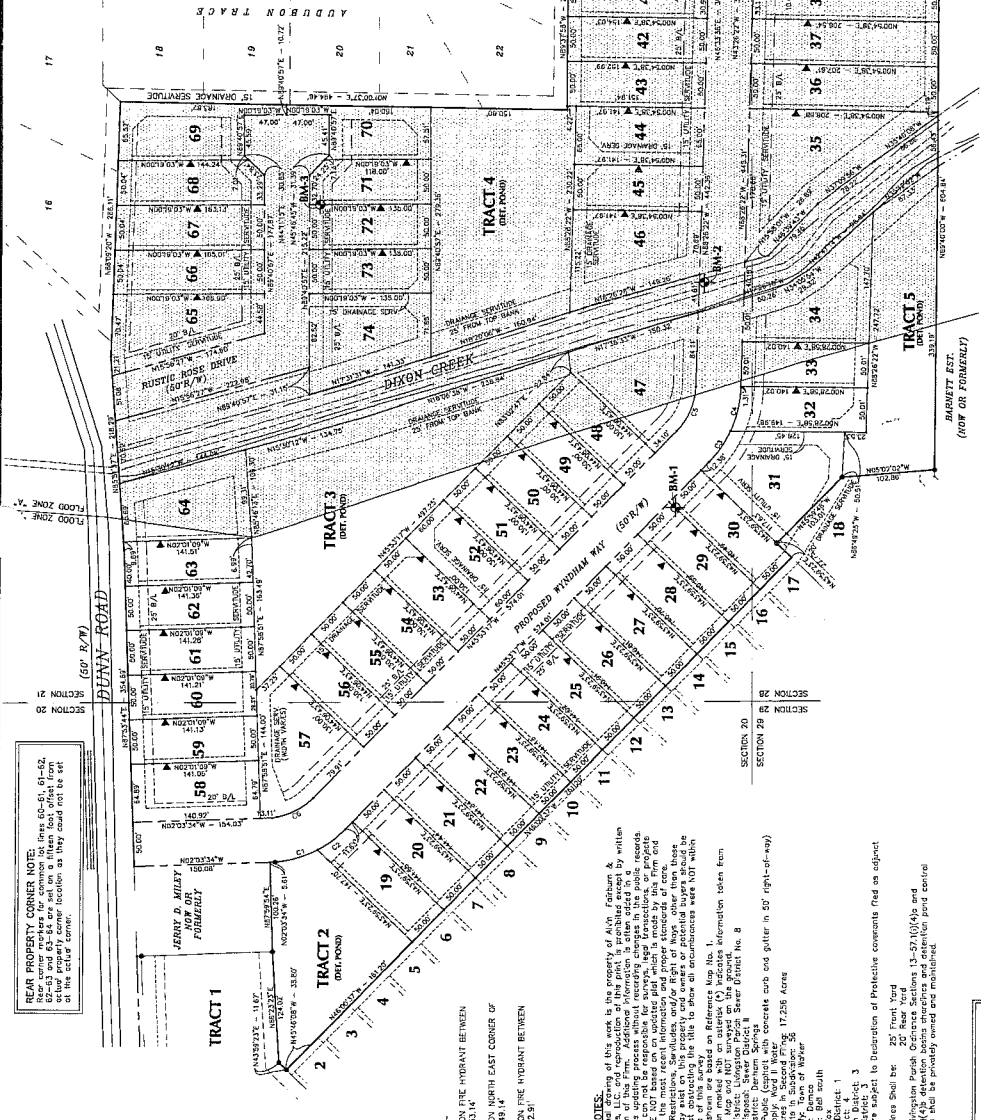

LEGEND
FLOOD ZONE 1'
RIGHT-OF-WAY
PROPERTY BOUNDARY
PROPERTY LINE
COVER USE OF ROAD
25' BALANCE LINE (RA, UNLESS OTHERWISE SPECIFIED)
15' SERVICE (UNLESS OTHERWISE SPECIFIED)

PLAT ONLY

FINAL PLAT OF
WYNDHAM ESTATES,
2ND FILING - LOTS 19-74
(FORMERLY MILEY ESTATES FIRST FILING)
LOCATED IN SECTIONS 20, 21 & 29, T6S-R3E,
G.L.D., LIVINGSTON PARISH, LOUISIANA
FOR
CJS DEVELOPMENT, LLC
9330 PECUE LANE
BATON ROUGE, LOUISIANA 70809
PH No. 225-755-0690

ALVIN FAIRBURN & ASSOCIATES, LLC
CONSULTING ENGINEERS - ARCHITECTS
LAND SURVEYORS - DESIGNERS
LAND DEVELOPMENT CONSULTANTS
DENHAM SPRINGS, LOUISIANA 70727-1173 (225) 665-1515
JOB # AD701913D