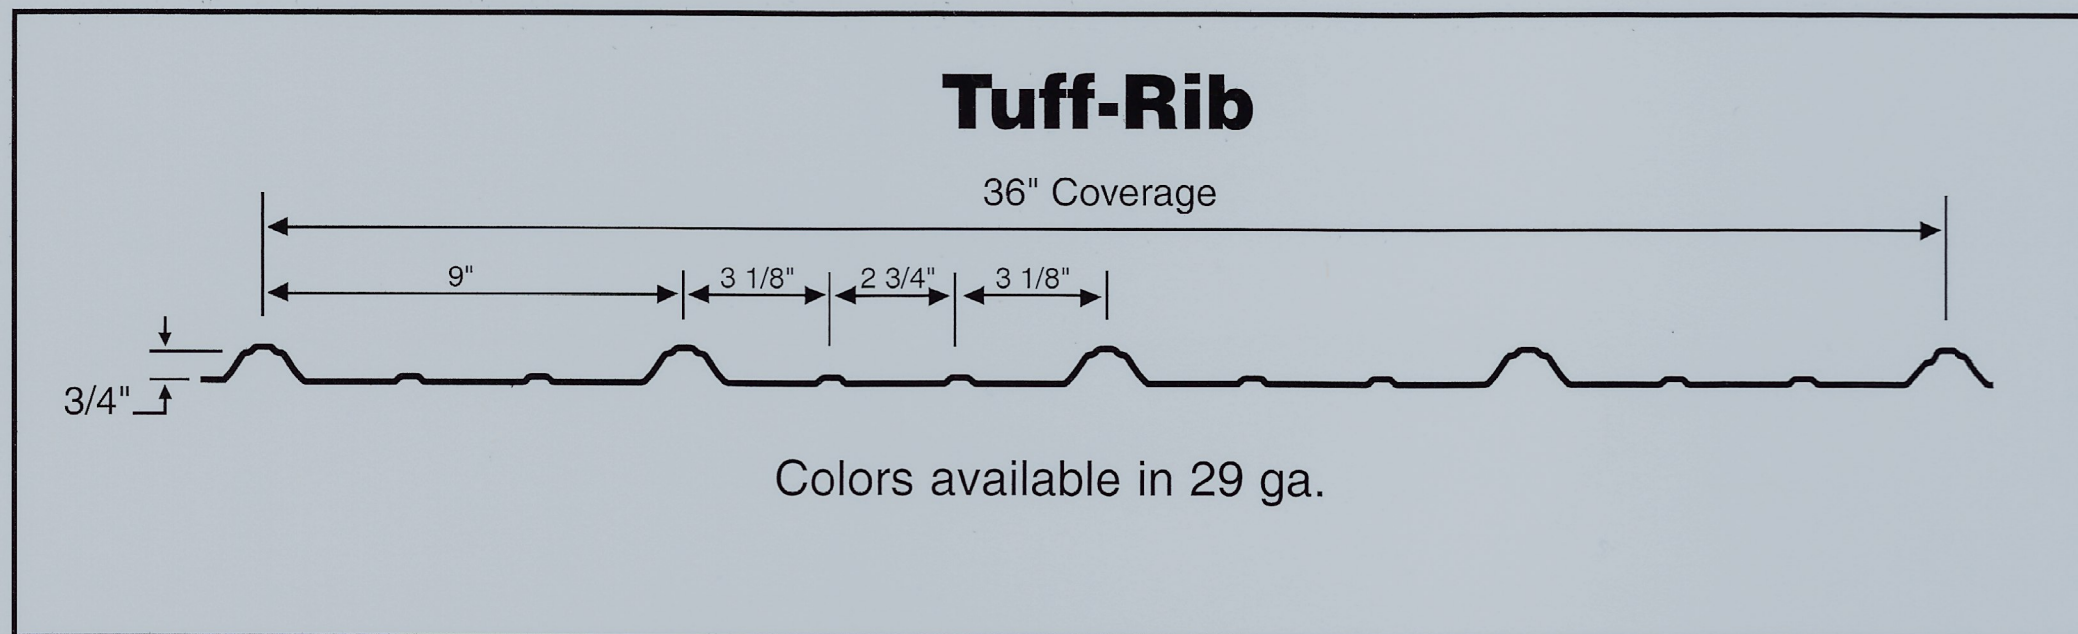

Galvalume

Pure White

Polar White

Ivory

Light Stone*

L&L Metals

East 11461 US Highway 14 • Soldiers Grove, WI 54655
Phone: 608-538-3143

40-Year CERAM-A-STAR® 1050 Limited Warranty