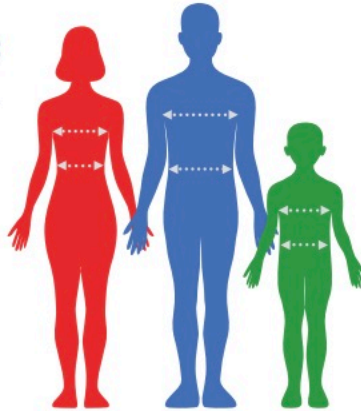

BODY MEASUREMENTS / MESURE DU CORPS

1. Chest Measurement / Mesure du tour de poitrine:

Measure approximately 1" below underarm across the shoulder blades. Women are to measure at the fullest part of their body.

Prenez la mesure environ 1 po en dessous des aisselles au niveau des omoplates. Les femmes doivent prendre leur mesure au niveau de leur poitrine.

2. Waist Measurement / Mesure de la taille:

Measure loosely around the middle of your body.

Mesure à prendre au milieu du corps sans serrer.

Please Note / Remarque:

This is only a guideline to assist our customers when placing an order. However, we strongly recommend using our sizing samples to get the proper fit for each style.

Il s'agit uniquement d'un guide pour aider nos clients à passer leur commande. Cependant, nous encourageons vivement nos clients à utiliser nos échantillons des tailles pour déterminer la grandeur appropriée à chaque modèle.

Adult-Mens / Adulte-Homme	XS / TP	S / P	M / M	L / G	XL / TG	2XL / 2TG	3XL / 3TG	4XL / 4TG	5XL / 5TG
Chest / Poitrine	33-35	36-38	39-41	42-44	45-47	48-50	51-53	54-56	57-59
Waist / Taille	26-28	29-31	32-34	35-37	38-40	41-43	44-46	47-49	50-52
Ladies / Femme	XS / TP (2)	S / P (4-6)	M / M (8-10)	L / G (12-14)	XL / TG (16-18)	2XL / 2TG (20)			
Chest / Poitrine	30-32	33-35	36-38	39-41	42-44	45-47			
Waist / Taille	24-25	26-27	28-30	31-31	33-35	36-38			
Youth / Jeune	XS / TP (4-6)	S / P (8-10)	M / M (10-12)	L / G (14-16)	XL / TG (18-20)				
Chest / Poitrine	24-26	27-29	30-32	33-35	36-38				
Waist / Taille	22-23	24-25	26-27	28-29	30-31				

24/7®

**ALL DAY
EVERY DAY**

Adult-Mens / Adulte-Homme	XS / TP	S / P	M / M	L / G	XL / TG	2XL / 2TG	3XL / 3TG	4XL / 4TG	5XL / 5TG
Chest / Poitrine	29-32	33-36	37-40	41-44	45-48	49-52	53-56	57-60	61-64
Waist / Taille	26-28	29-31	32-34	35-37	38-40	41-43	44-46	47-49	50-52
Ladies / Femme	XS / TP (2)	S / P (4-6)	M / M (8-10)	L / G (12-14)	XL / TG (16-18)	2XL / 2TG (20)			
Chest / Poitrine	30-32	33-35	36-38	39-41	42-44	45-47			
Waist / Taille	24-25	26-27	28-30	31-32	33-35	36-38			
Youth / Jeune	XS / TP (4-6)	S / P (8-10)	M / M (10-12)	L / G (14-16)	XL / TG (18-20)				
Chest / Poitrine	24-25	26-27	28-29	30-31	32-33				
Waist / Taille	22-23	24-25	26-27	28-29	30-31				

For garments specs, please visit our website / Pour la fiche technique des vêtements, SVP visitez notre site web