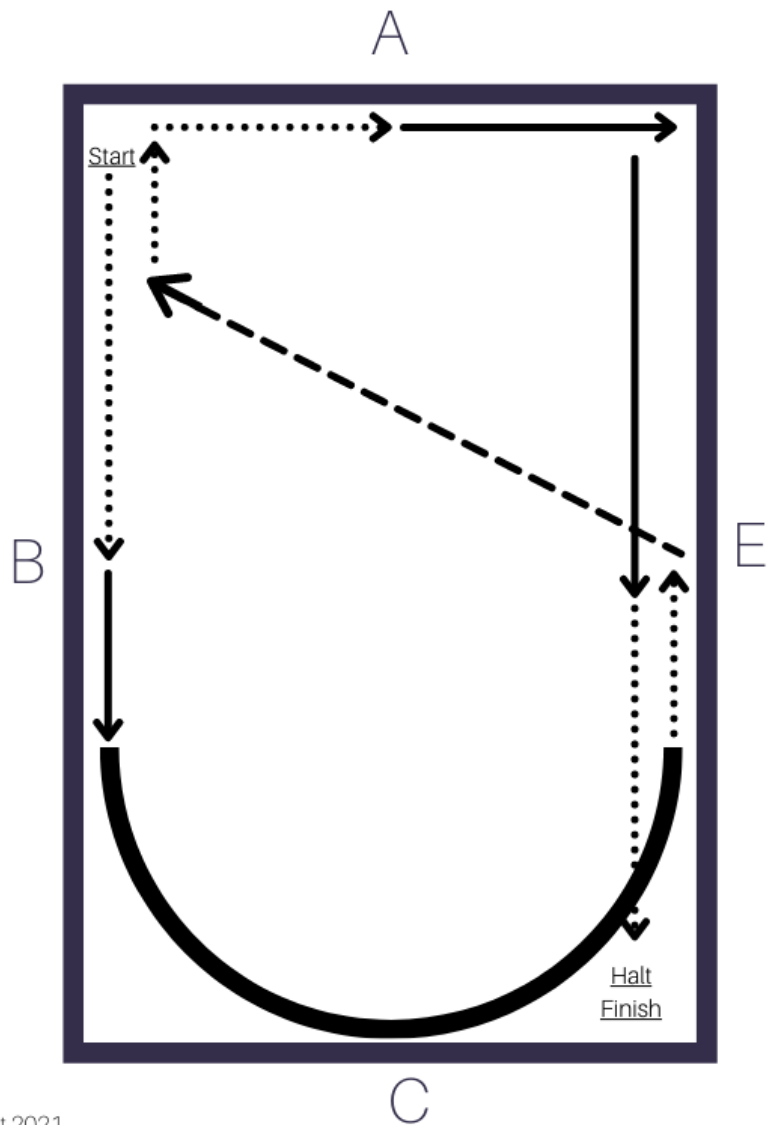

Key

- ..... Working Walk
- ----- Free Walk
- ———— Working Trot

Dressage Show Online Copy Right 2021