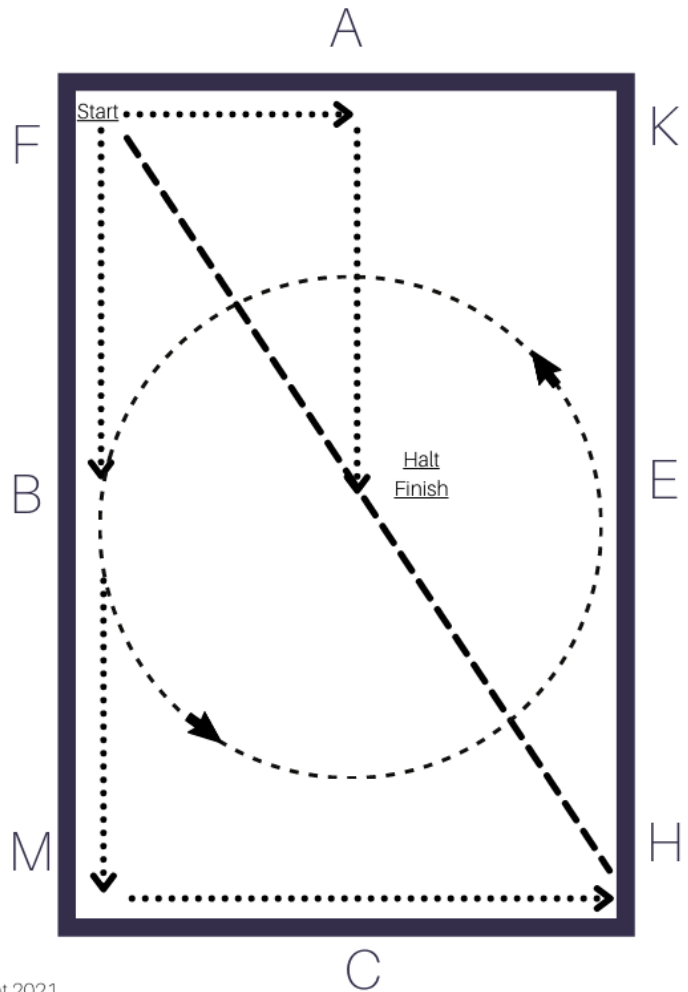

2021 Dressage Seat Equitation Walk

TEST INFORMATION

- To evaluate the dressage rider's correct position, seat and use of aids.
- ARENA SIZE: Standard or Small

TOTAL POINTS
180

Intro Pattern

- 1: Working Walk along rail to B
- 2: Working Walk at B - 20 m circle
- 3: Working Walk between B & H
- 4: Free Walk to H to F
- 5: F Working Walk to A
- 6: A Working walk on to centerline
- 7: X Halt/Salute

Key

-➔ Working Walk
- Free Walk

Dressage Show Online Copy Right 2021

2021 Dressage Seat Equitation Walk

Movement	Correct position	Seat	Use of aids	Total
Working Walk Left				30
Working Walk Right				30
Free Walk				30
Work Walk Circle				30
Transitions				30
Halt				30
			Total	
			%	