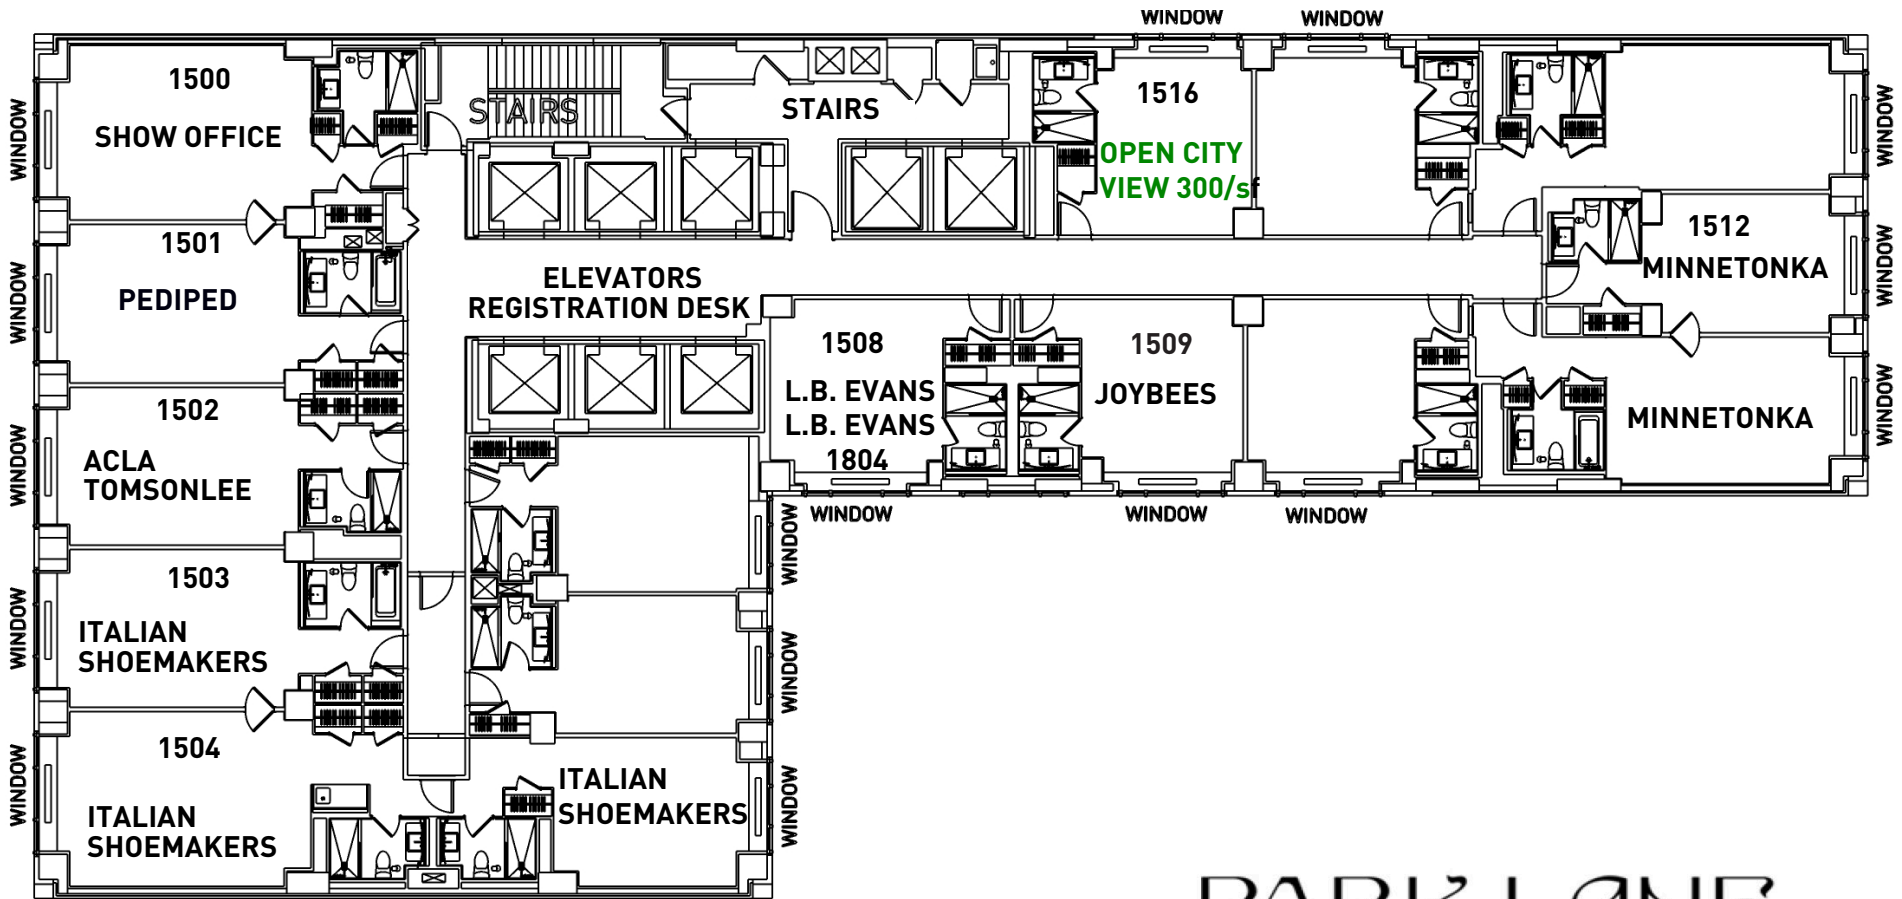

16TH FLOOR

FOOTWEAR SHOW NEW YORK EXPO

PARK LANE

36 CENTRAL PARK SOUTH
NEW YORK NY 10019

15TH FLOOR

FOOTWEAR SHOW NEW YORK EXPO

PARK LANE

36 CENTRAL PARK SOUTH
NEW YORK NY 10019

14TH FLOOR

FOOTWEAR SHOW NEW YORK EXPO

SPRING FOOTWEAR

PARK LANE

36 CENTRAL PARK SOUTH
NEW YORK NY 10019

PARK CENTRAL HOTEL NEW YORK

PARK CENTRAL HOTEL NEW YORK
870 7TH AVENUE NEW YORK, NY 10019

MEZZANINE LEVEL