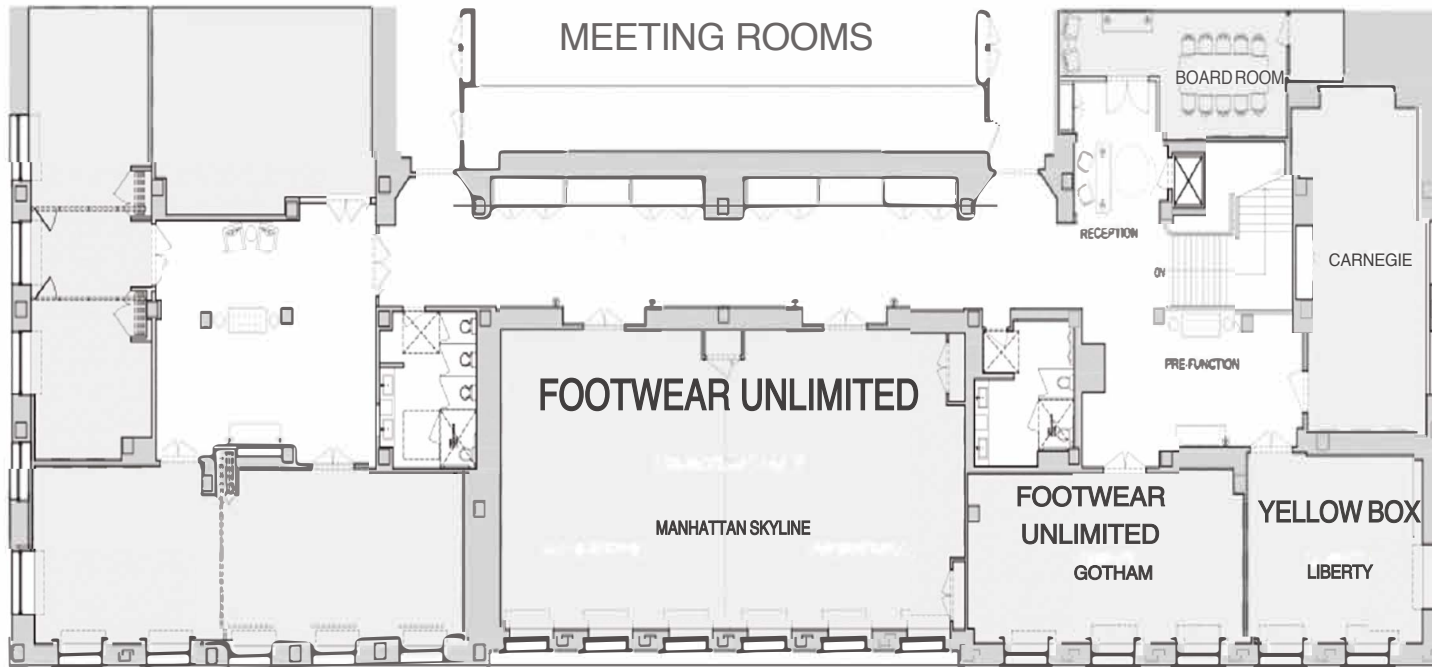

14TH FLOOR

FOOTWEAR SHOW NEW YORK EXPO

SPRING FOOTWEAR

PARK LANE

36 CENTRAL PARK SOUTH
NEW YORK NY 10019

PARK CENTRAL HOTEL NEW YORK

PARK CENTRAL HOTEL NEW YORK
870 7TH AVENUE NEW YORK, NY 10019

MEZZANINE LEVEL