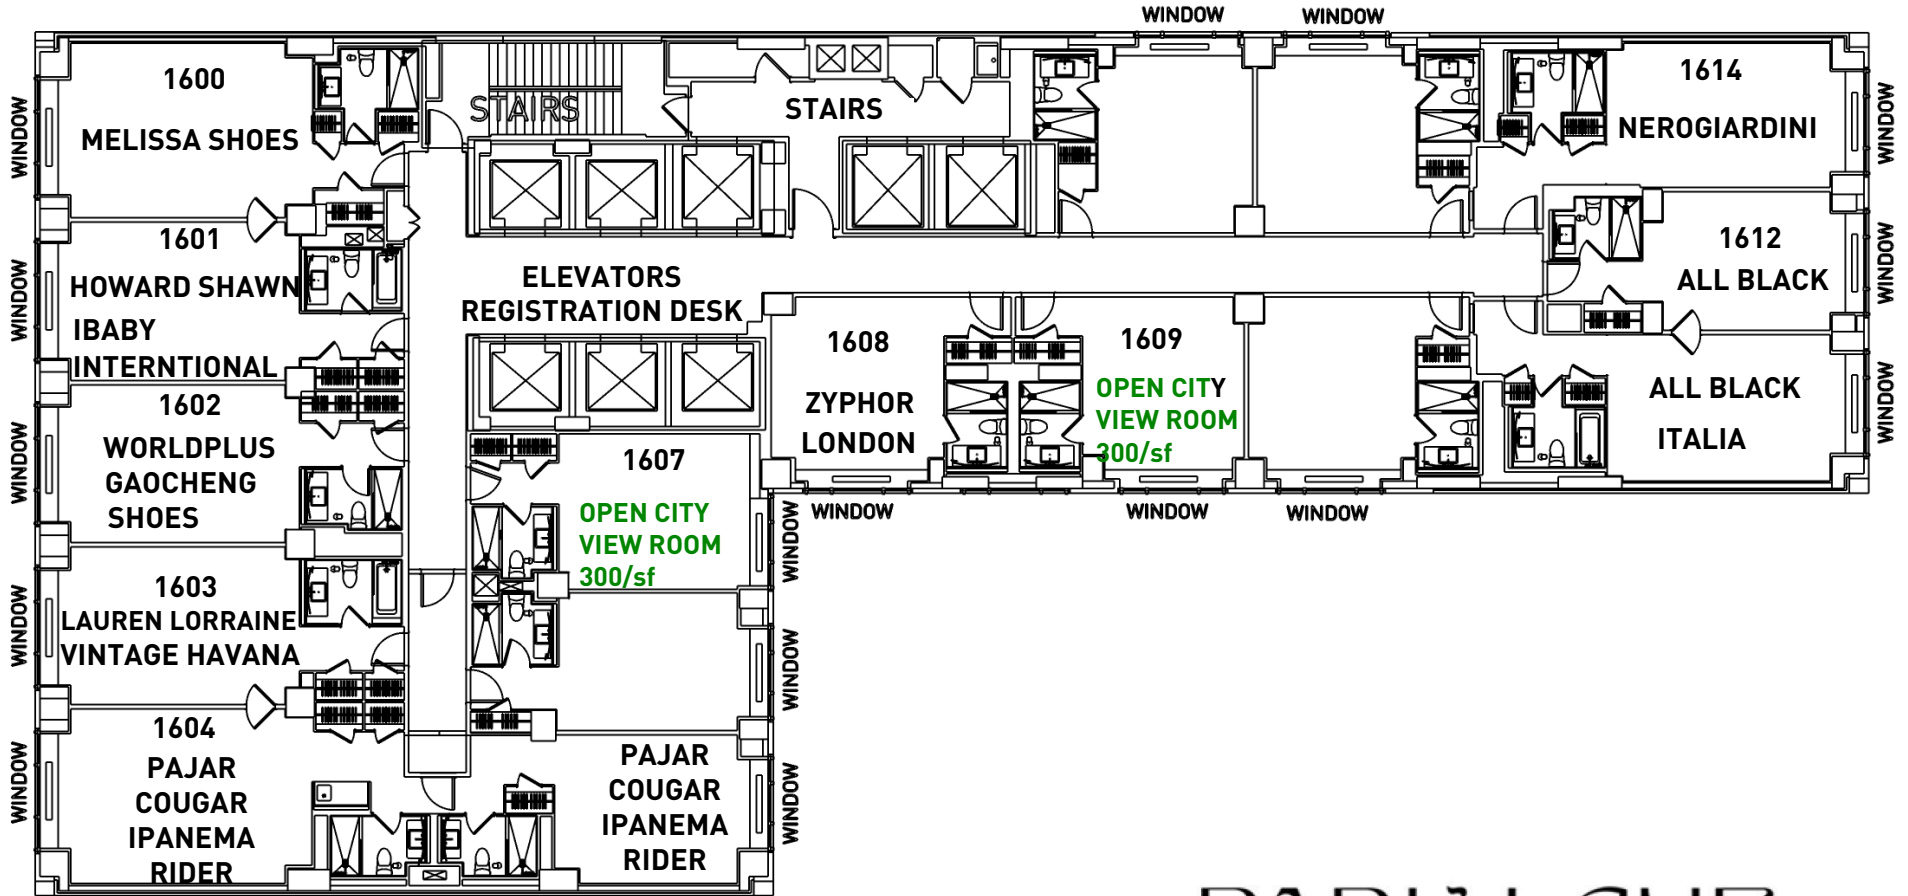

16TH FLOOR

FOOTWEAR SHOW NEW YORK EXPO

PARK LANE

36 CENTRAL PARK SOUTH
NEW YORK NY 10019

15TH FLOOR

FOOTWEAR SHOW NEW YORK EXPO

PARK LANE

36 CENTRAL PARK SOUTH
NEW YORK NY 10019

14TH FLOOR

FOOTWEAR SHOW NEW YORK EXPO

SPRING FOOTWEAR

PARK LANE

36 CENTRAL PARK SOUTH
NEW YORK NY 10019

PARK CENTRAL HOTEL NEW YORK

PARK CENTRAL HOTEL NEW YORK
870 7TH AVENUE NEW YORK, NY 10019

MEZZANINE LEVEL