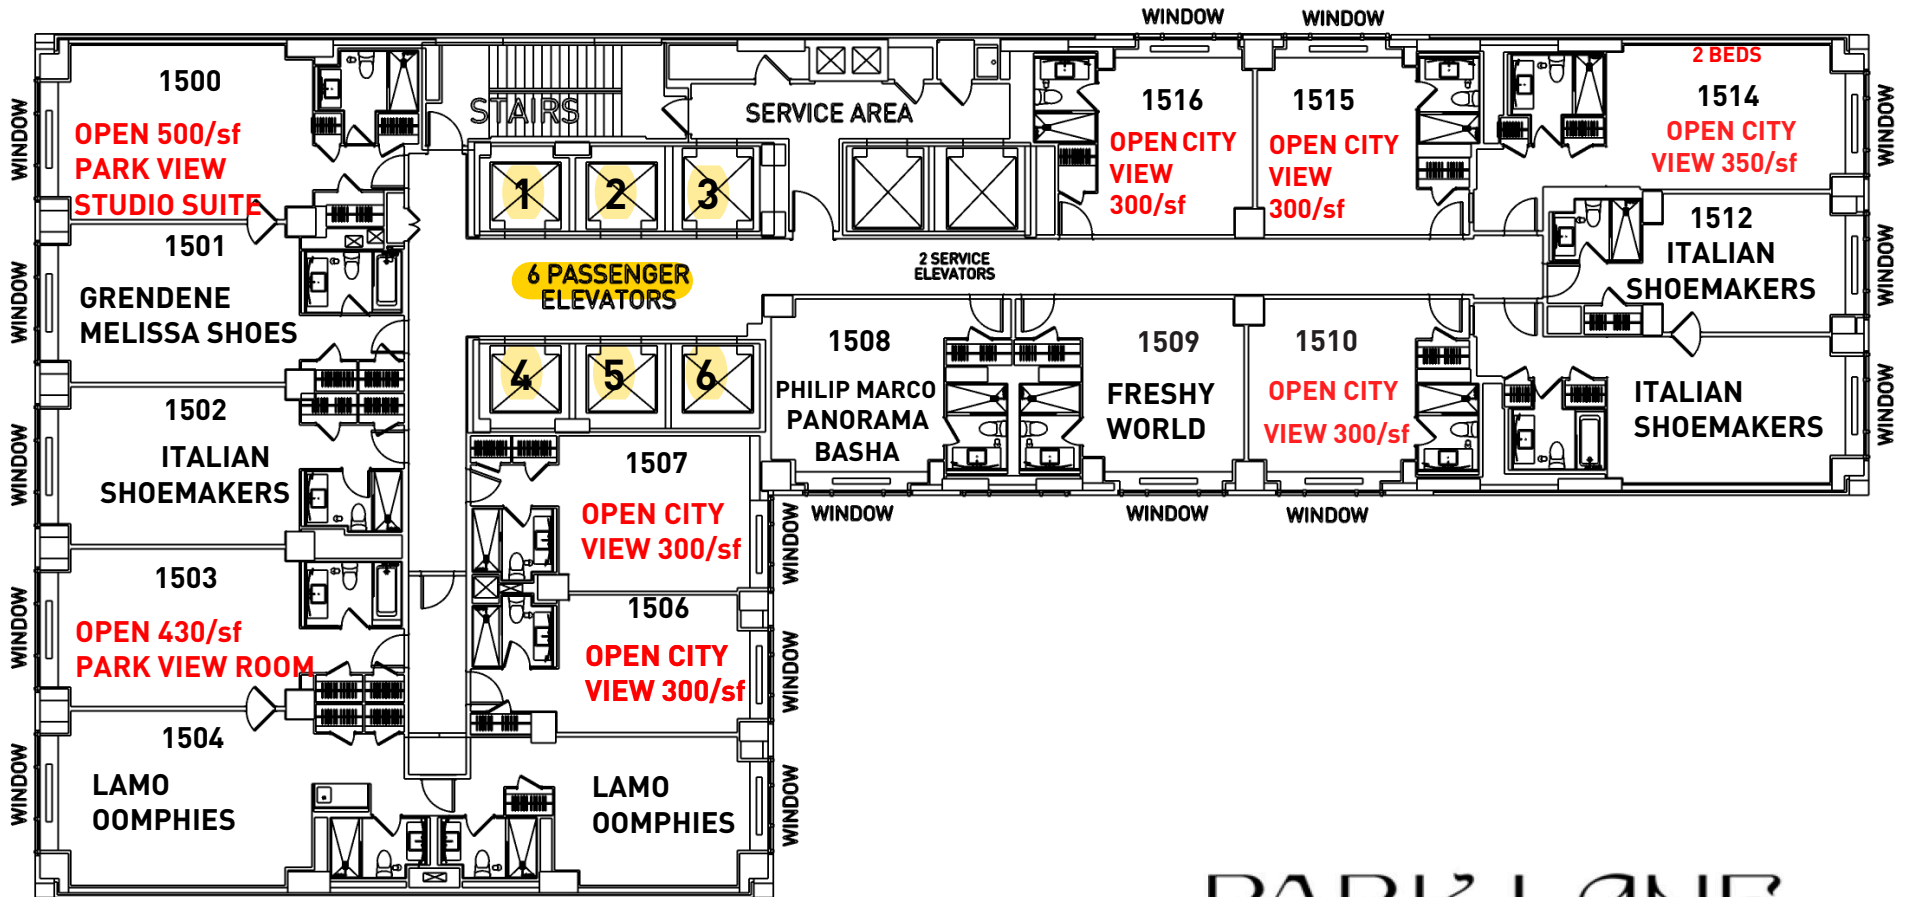

16TH FLOOR

FOOTWEAR SHOW NEW YORK EXPO

SALON/ BRIDGE FLOOR

SCROLL DOWN FOR ADDITIONAL FLOORS

7/23/2024

PARK LANE

36 CENTRAL PARK SOUTH
NEW YORK NY 10019

15TH FLOOR

SCROLL DOWN FOR ADDITIONAL FLOORS

PARK LANE

36 CENTRAL PARK SOUTH
NEW YORK NY 10019

14TH FLOOR **FSNYE**
 FOOTWEAR SHOW NEW YORK EXPO

SCROLL DOWN FOR ADDITIONAL FLOORS

PARK LANE

36 CENTRAL PARK SOUTH
 NEW YORK NY 10019

41ST FLOOR

59th Street Central
Park South

58th Street

SUITES ONLY

Park View

PARK LANE

36 CENTRAL PARK SOUTH
NEW YORK NY 10019