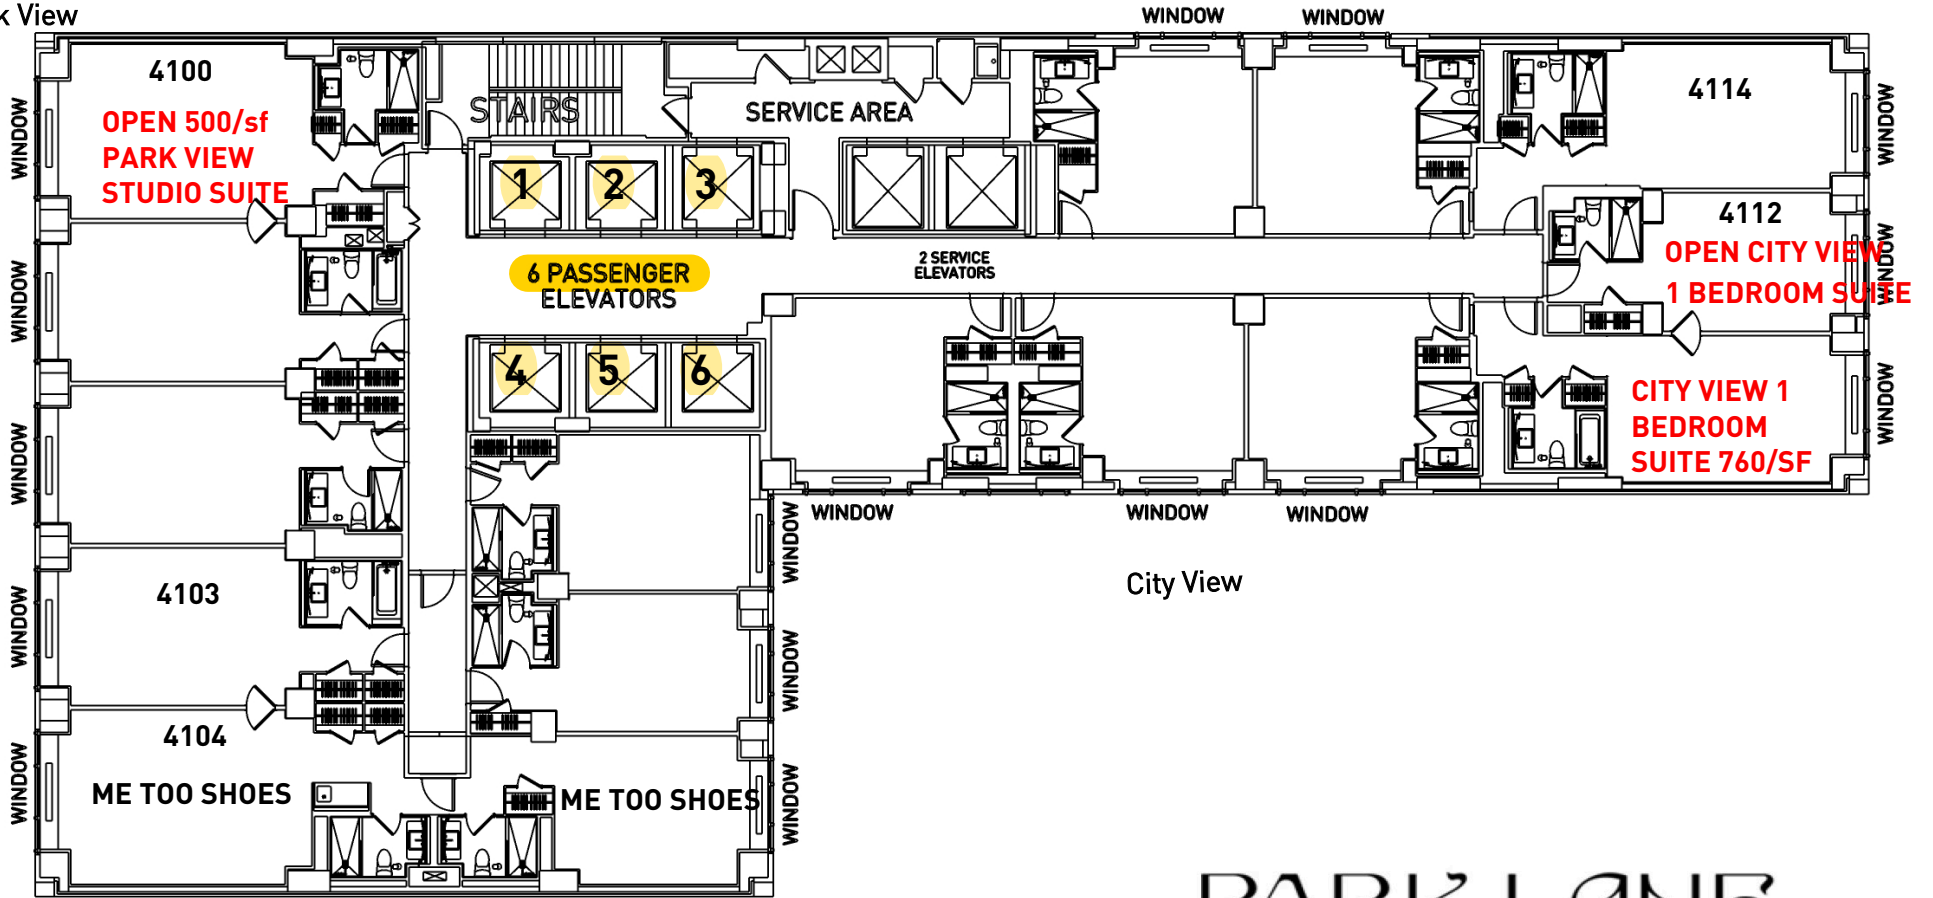

16TH FLOOR

FOOTWEAR SHOW NEW YORK EXPO

SALON/ BRIDGE FLOOR

SCROLL DOWN FOR ADDITIONAL FLOORS

7/23/2024

PARK LANE

36 CENTRAL PARK SOUTH
NEW YORK NY 10019

15TH FLOOR

SCROLL DOWN FOR ADDITIONAL FLOORS

PARK LANE

36 CENTRAL PARK SOUTH
NEW YORK NY 10019

14TH FLOOR **FSNYE**
 FOOTWEAR SHOW NEW YORK EXPO

SCROLL DOWN FOR ADDITIONAL FLOORS

PARK LANE

36 CENTRAL PARK SOUTH
 NEW YORK NY 10019

41ST FLOOR

59th Street Central
Park South

58th Street

SUITES ONLY

Park View

PARK LANE

36 CENTRAL PARK SOUTH
NEW YORK NY 10019