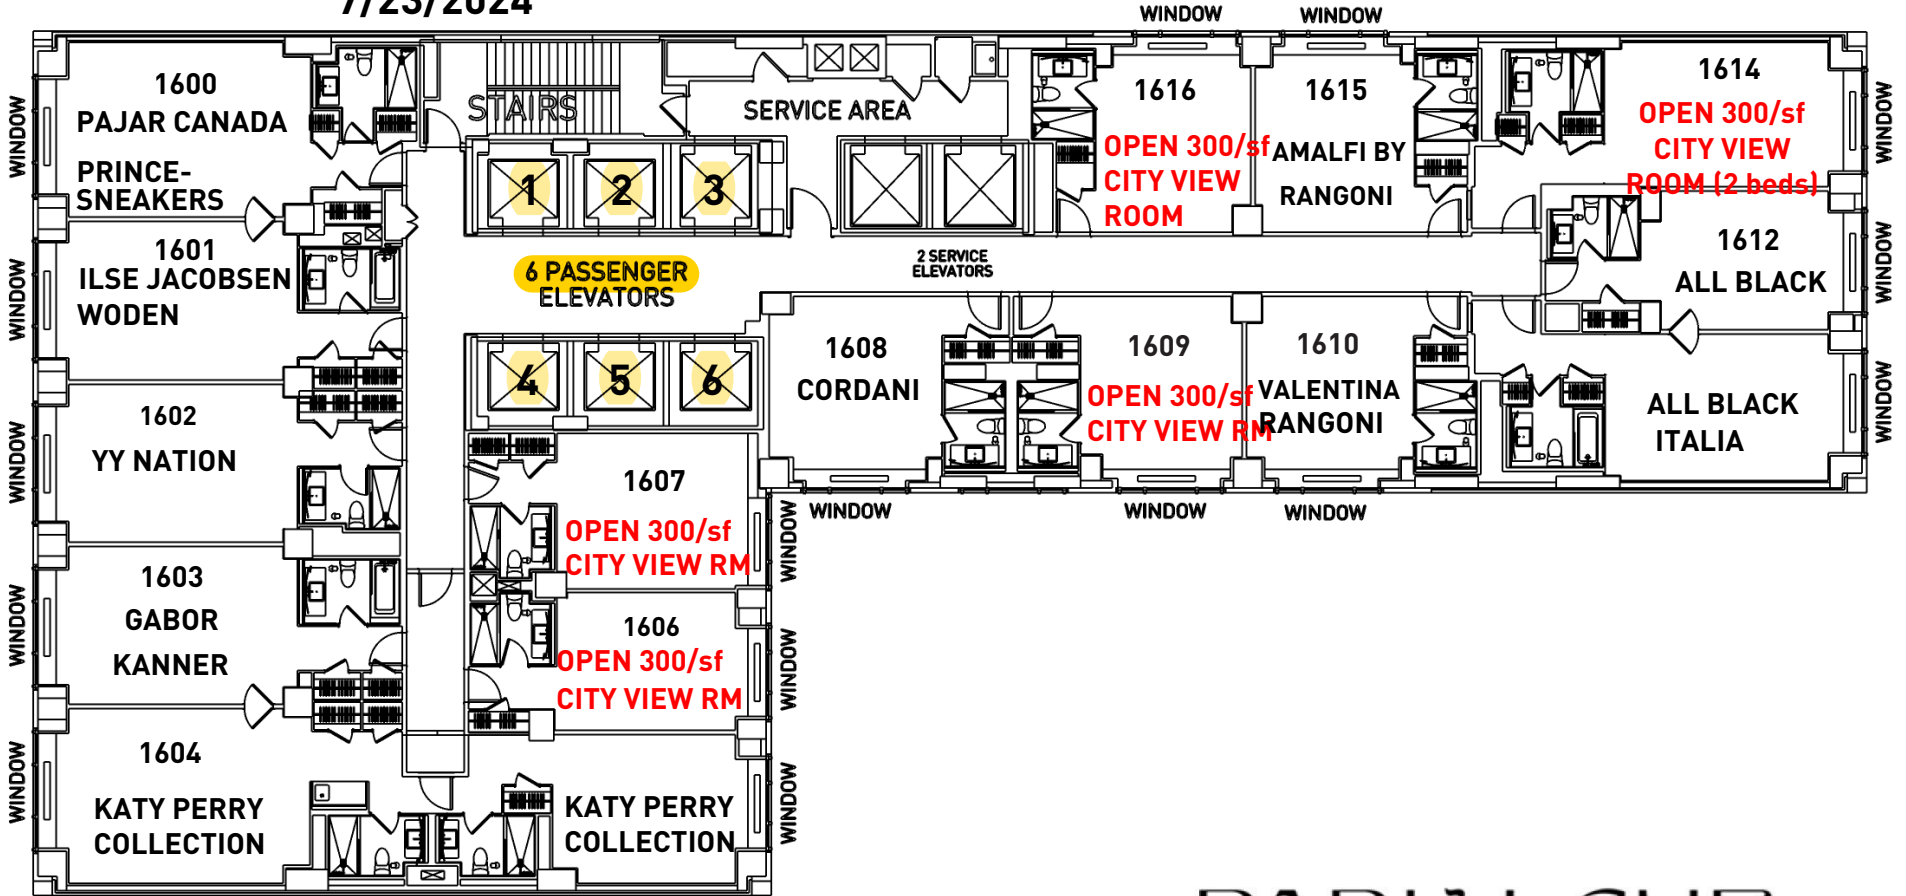

16TH FLOOR

FOOTWEAR SHOW NEW YORK EXPO

SALON/ BRIDGE FLOOR

SCROLL DOWN FOR ADDITIONAL FLOORS

7/23/2024

PARK LANE

36 CENTRAL PARK SOUTH
NEW YORK NY 10019

15TH FLOOR

SCROLL DOWN FOR ADDITIONAL FLOORS

PARK LANE

36 CENTRAL PARK SOUTH
NEW YORK NY 10019

14TH FLOOR **FSNYE**
 FOOTWEAR SHOW NEW YORK EXPO

SCROLL DOWN FOR ADDITIONAL FLOORS

PARK LANE

36 CENTRAL PARK SOUTH
 NEW YORK NY 10019

41ST FLOOR

59th Street Central
Park South

58th Street

SUITES ONLY

Park View

PARK LANE

36 CENTRAL PARK SOUTH
NEW YORK NY 10019