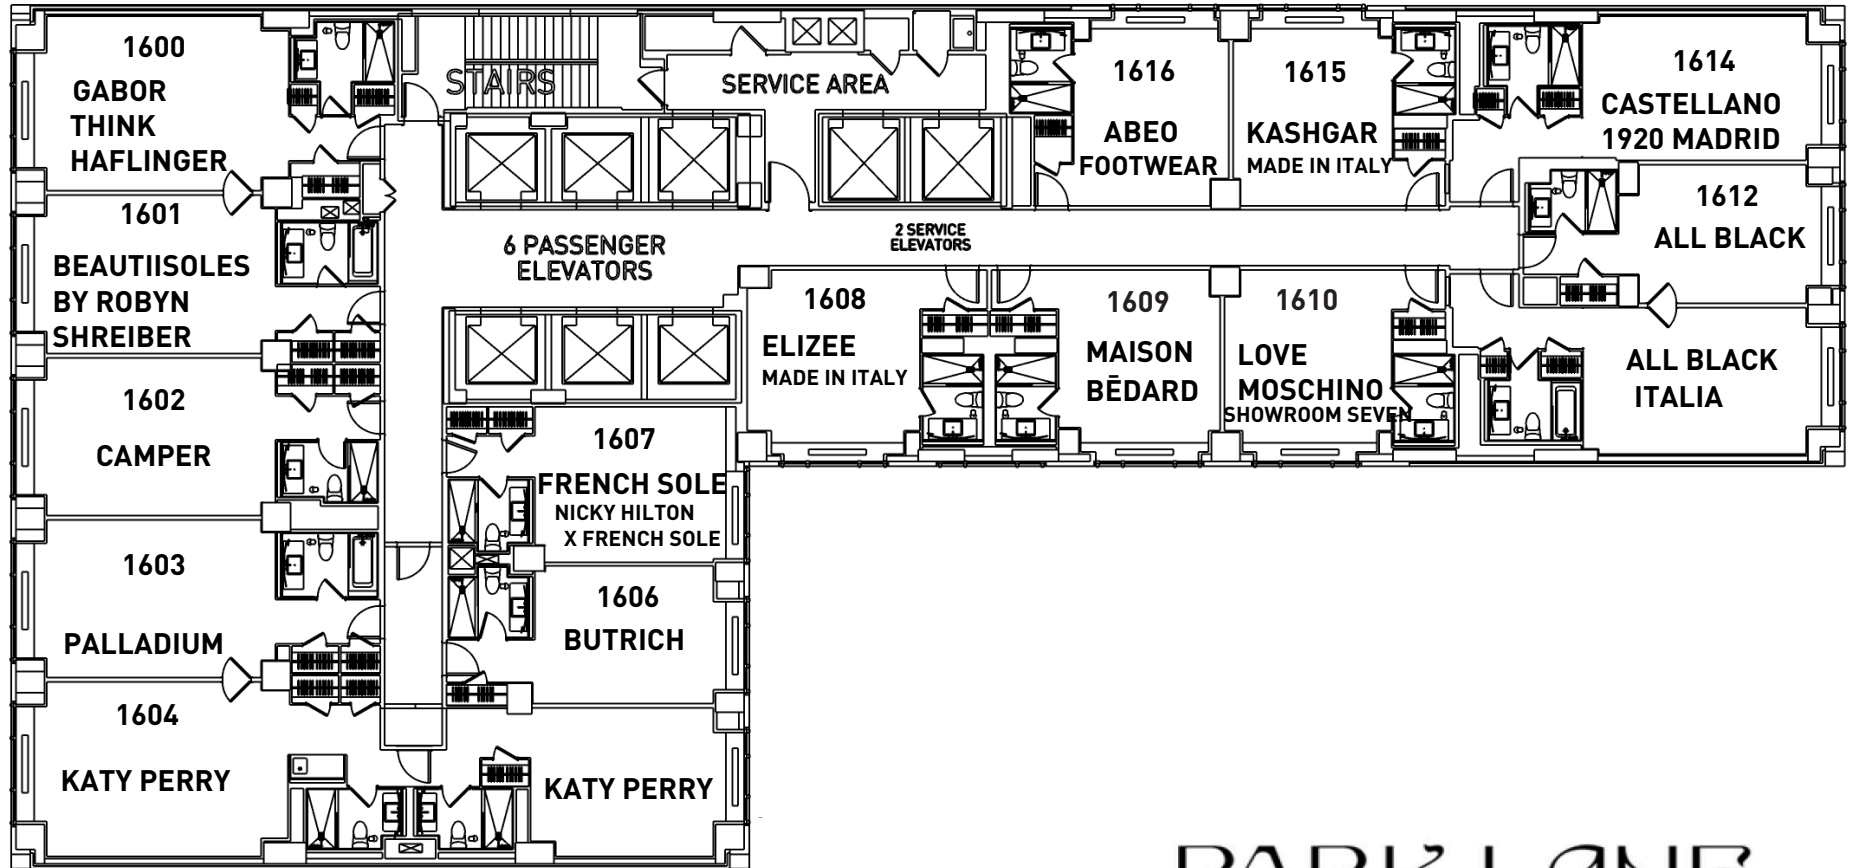

16TH FLOOR

PARK LANE

36 CENTRAL PARK SOUTH
NEW YORK NY 10019

15TH FLOOR **AESNYE**
 FOOTWEAR SHOW NEW YORK EXPO

PARK LANE

36 CENTRAL PARK SOUTH
 NEW YORK NY 10019

14TH FLOOR

PARK LANE

36 CENTRAL PARK SOUTH
NEW YORK NY 10019

41ST FLOOR **AESNYE**
FOOTWEAR SHOW NEW YORK EXPO

PARK LANE

36 CENTRAL PARK SOUTH
NEW YORK NY 10019