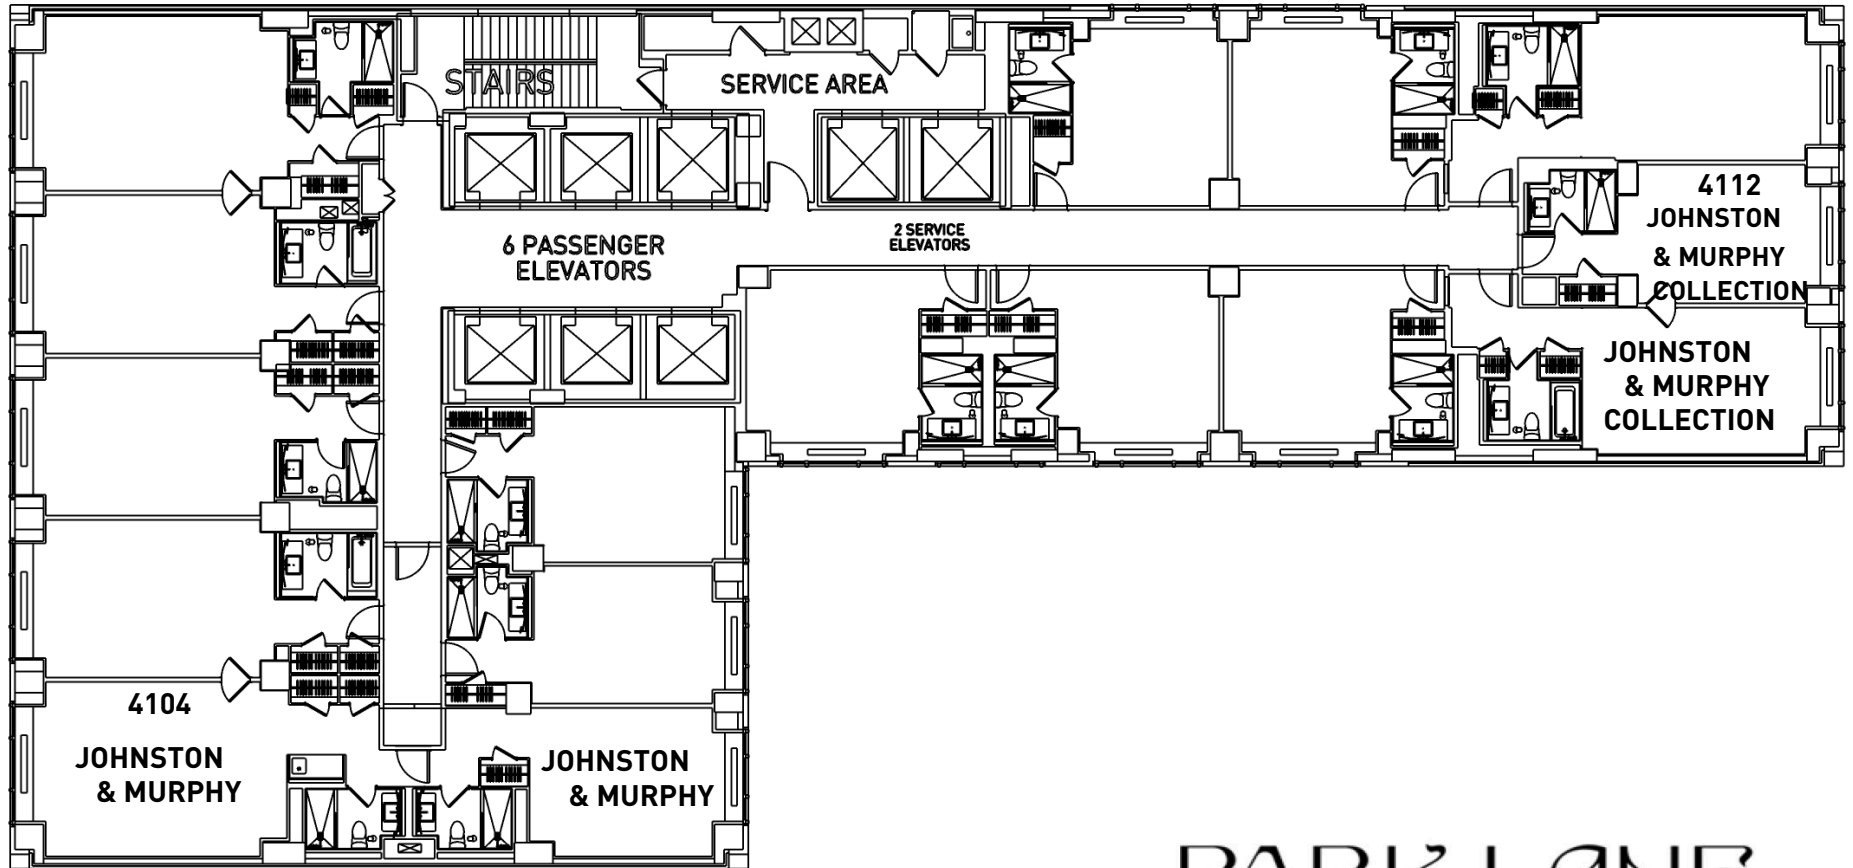

16TH FLOOR

PARK LANE

36 CENTRAL PARK SOUTH
NEW YORK NY 10019

15TH FLOOR **AESNYE**
 FOOTWEAR SHOW NEW YORK EXPO

PARK LANE

36 CENTRAL PARK SOUTH
 NEW YORK NY 10019

14TH FLOOR

PARK LANE

36 CENTRAL PARK SOUTH
NEW YORK NY 10019

41ST FLOOR **AESNYE**
FOOTWEAR SHOW NEW YORK EXPO

PARK LANE

36 CENTRAL PARK SOUTH
NEW YORK NY 10019