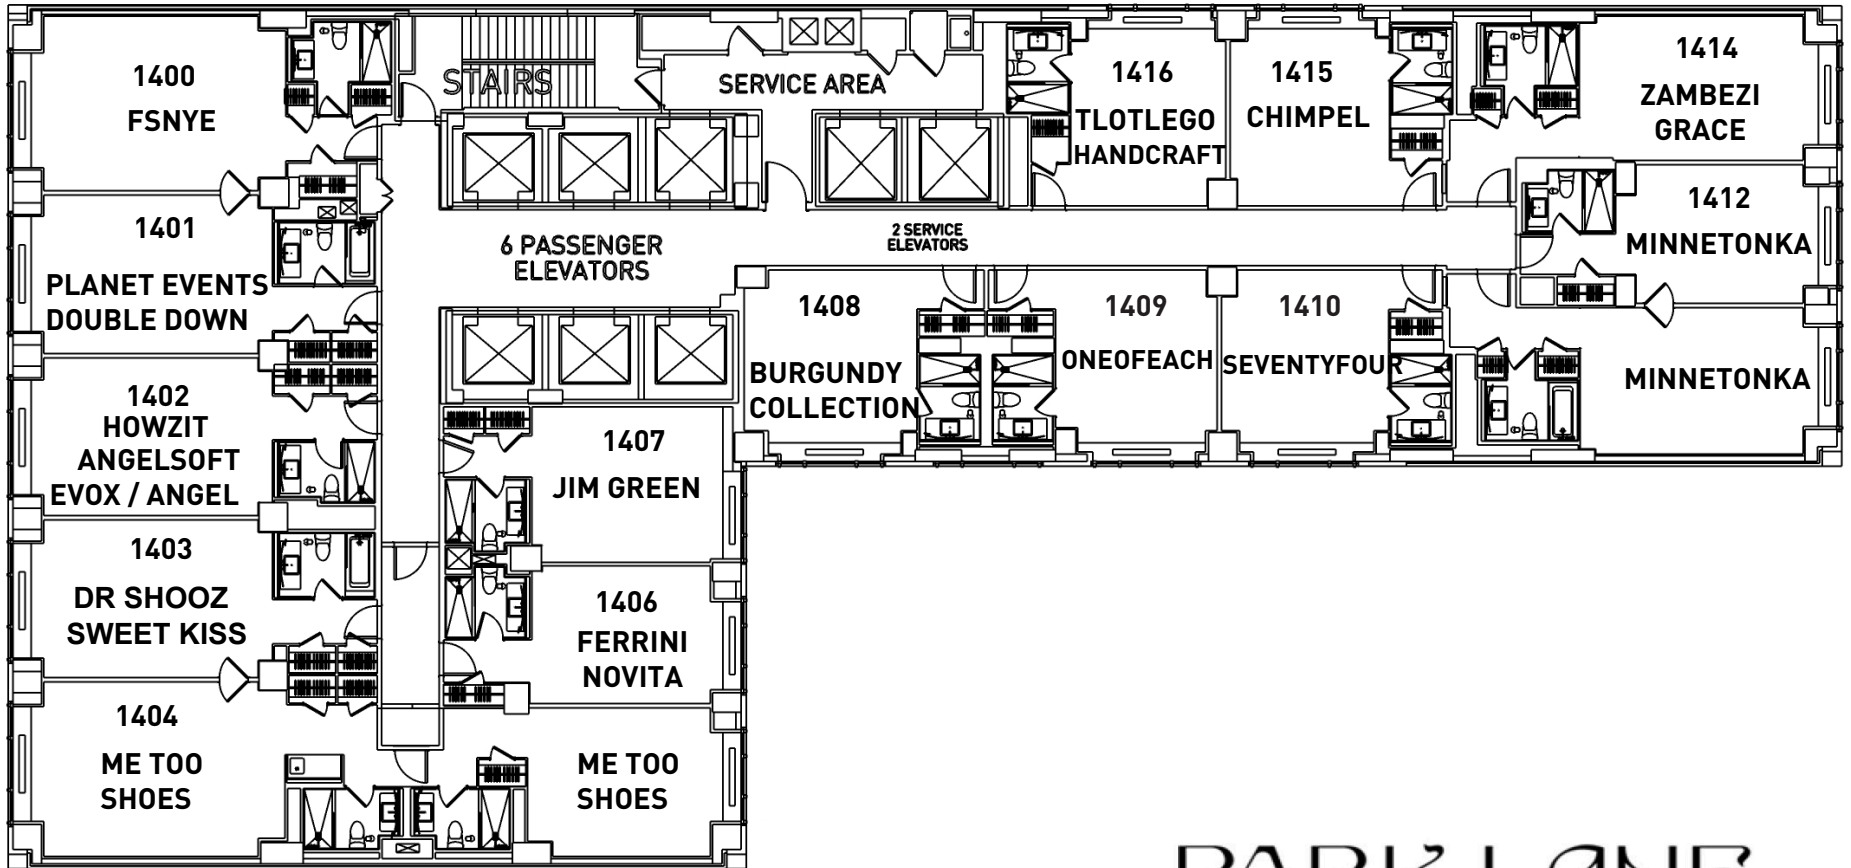

16TH FLOOR

PARK LANE

36 CENTRAL PARK SOUTH
NEW YORK NY 10019

15TH FLOOR **AESNYE**
 FOOTWEAR SHOW NEW YORK EXPO

PARK LANE

36 CENTRAL PARK SOUTH
 NEW YORK NY 10019

14TH FLOOR

PARK LANE

36 CENTRAL PARK SOUTH
NEW YORK NY 10019

41ST FLOOR **AESNYE**
FOOTWEAR SHOW NEW YORK EXPO

PARK LANE

36 CENTRAL PARK SOUTH
NEW YORK NY 10019