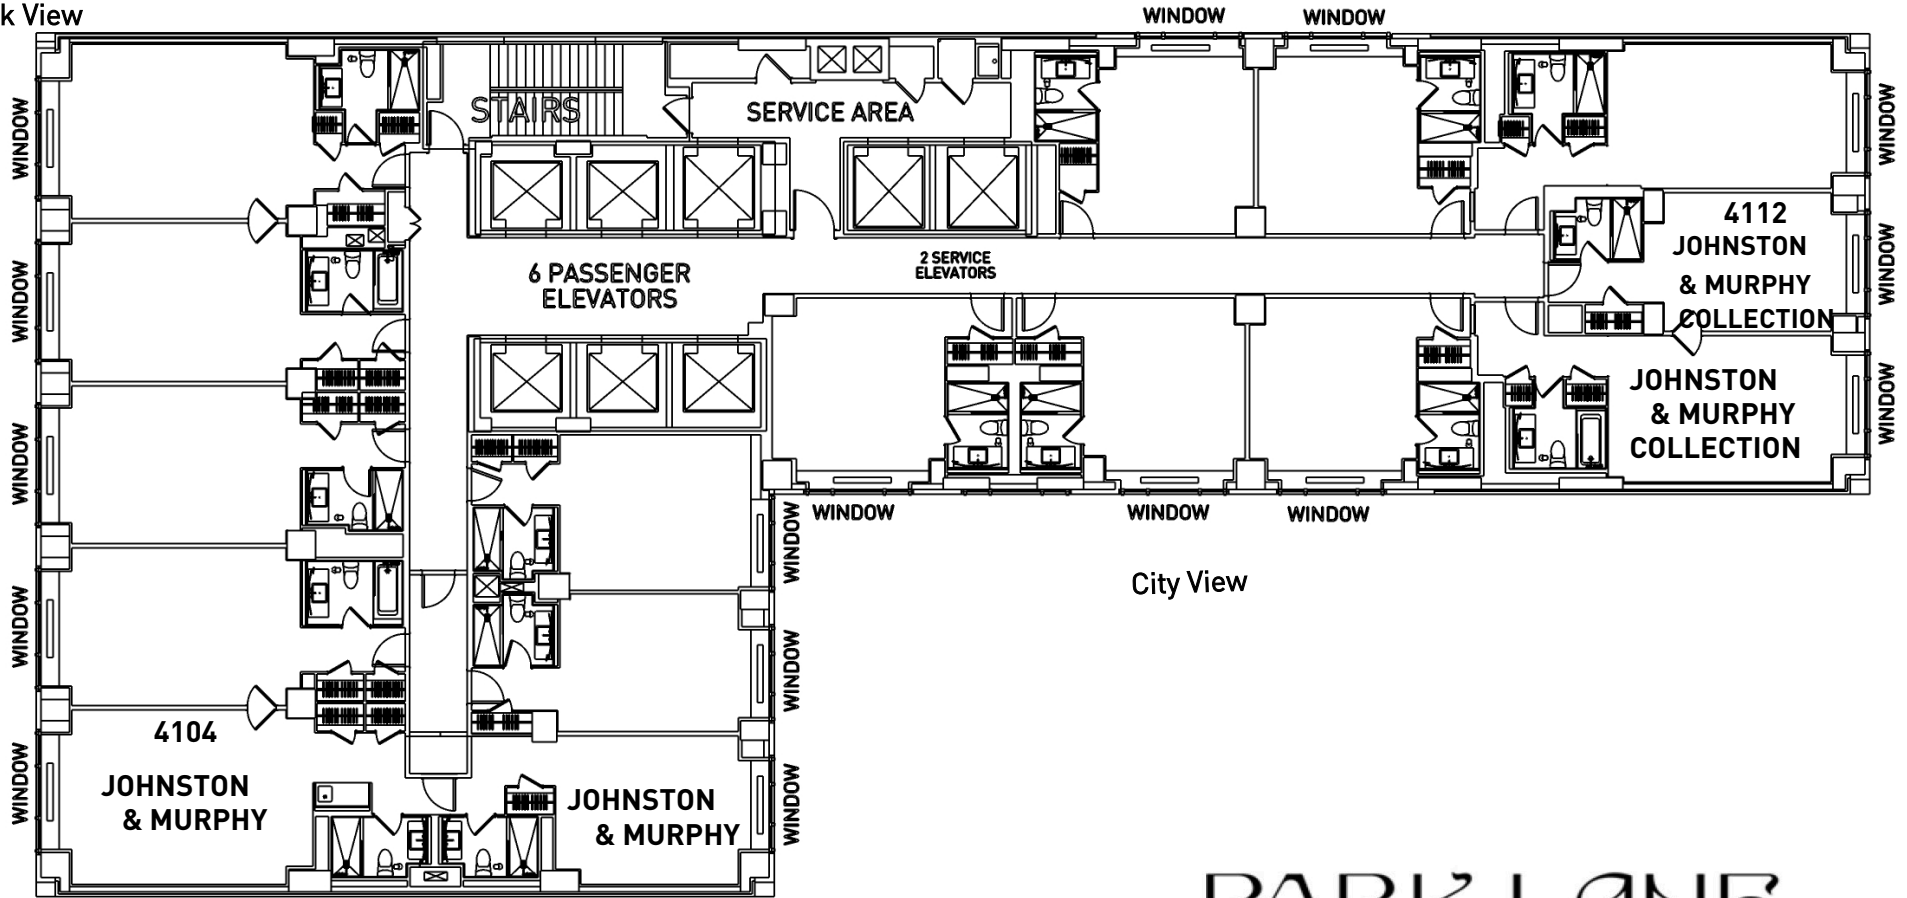

41ST FLOOR

AESNYE

FOOTWEAR SHOW NEW YORK EXPO

59th Street Central
Park South

58th Street

Park View

City View

PARK LANE

36 CENTRAL PARK SOUTH
NEW YORK NY 10019