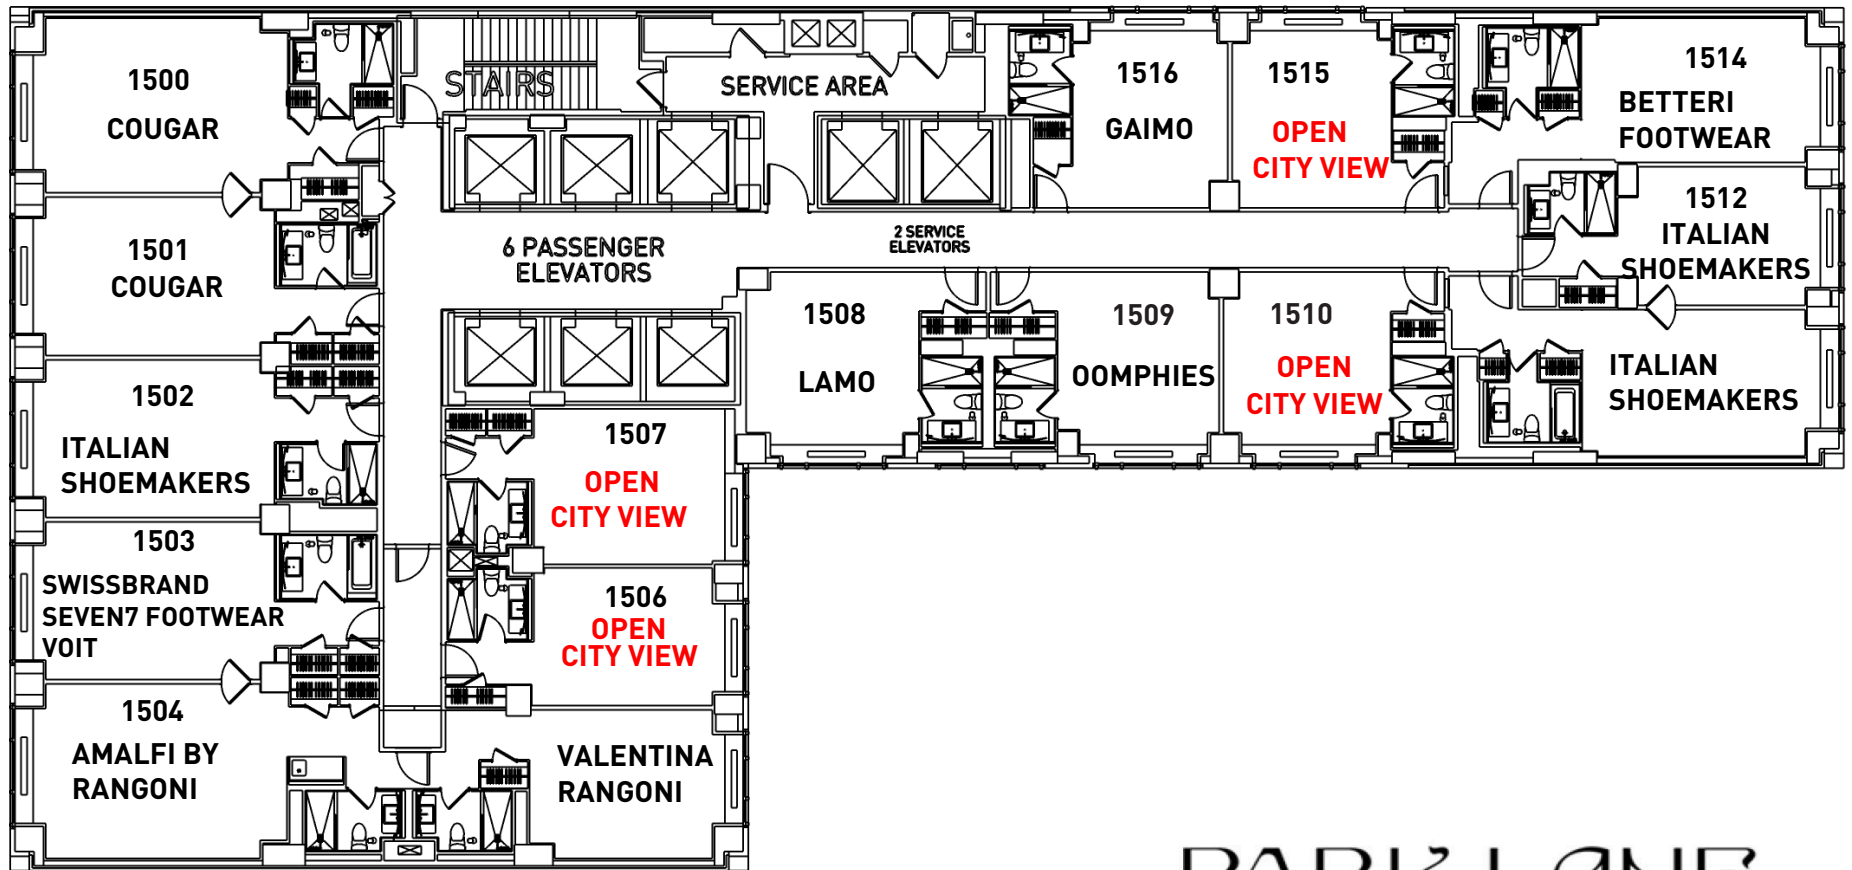

16TH FLOOR **AESNYE**
FOOTWEAR SHOW NEW YORK EXPO

5/9/23

SOLD-OUT

SCROLL DOWN FOR ADDITIONAL FLOORS

PARK LANE

36 CENTRAL PARK SOUTH
NEW YORK NY 10019

15TH FLOOR

AESNYE

FOOTWEAR SHOW NEW YORK EXPO

4 City View Rooms **OPEN**

PARK LANE

36 CENTRAL PARK SOUTH
NEW YORK NY 10019

14TH FLOOR

FSNYE

FOOTWEAR SHOW NEW YORK EXPO

SOLD-OUT

PARK LANE

36 CENTRAL PARK SOUTH
NEW YORK NY 10019

41ST FLOOR

AESNYE

FOOTWEAR SHOW NEW YORK EXPO

59th Street Central
Park South

58th Street

Park View