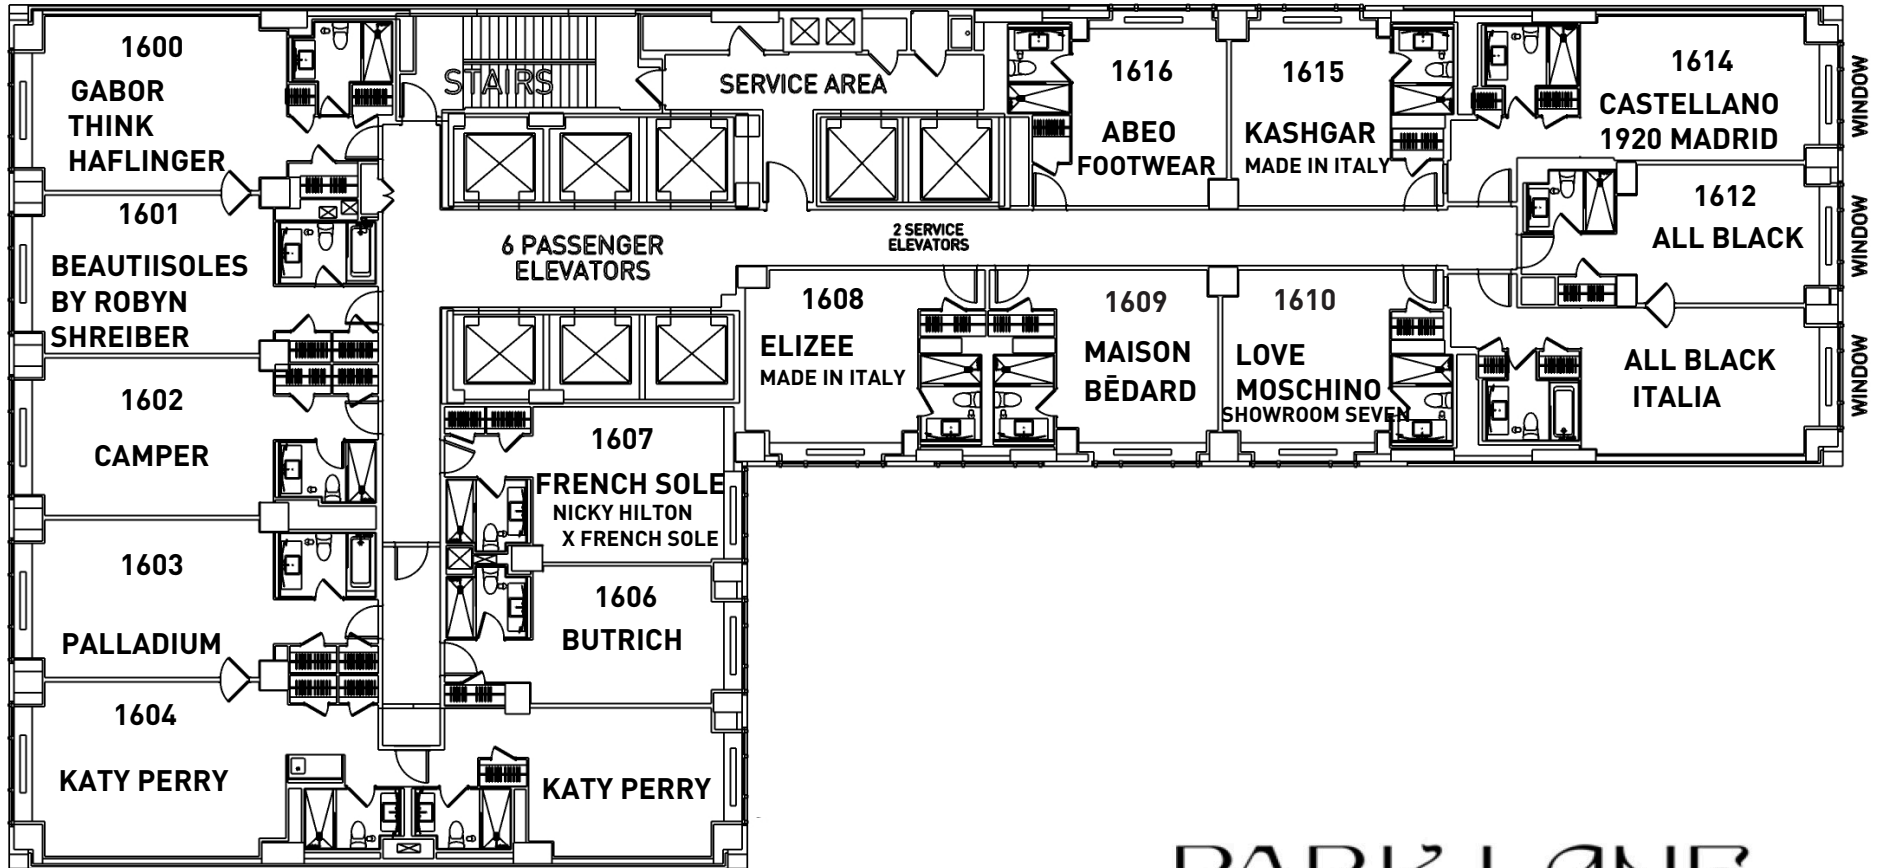

16TH FLOOR **AESNYE**
FOOTWEAR SHOW NEW YORK EXPO

5/9/23

SOLD-OUT

SCROLL DOWN FOR ADDITIONAL FLOORS

PARK LANE

36 CENTRAL PARK SOUTH
NEW YORK NY 10019

15TH FLOOR

AESNYE

FOOTWEAR SHOW NEW YORK EXPO

4 City View Rooms **OPEN**

PARK LANE

36 CENTRAL PARK SOUTH
NEW YORK NY 10019

14TH FLOOR

FSNYE

FOOTWEAR SHOW NEW YORK EXPO

SOLD-OUT

PARK LANE

36 CENTRAL PARK SOUTH
NEW YORK NY 10019

41ST FLOOR

AESNYE

FOOTWEAR SHOW NEW YORK EXPO

59th Street Central
Park South

58th Street

Park View