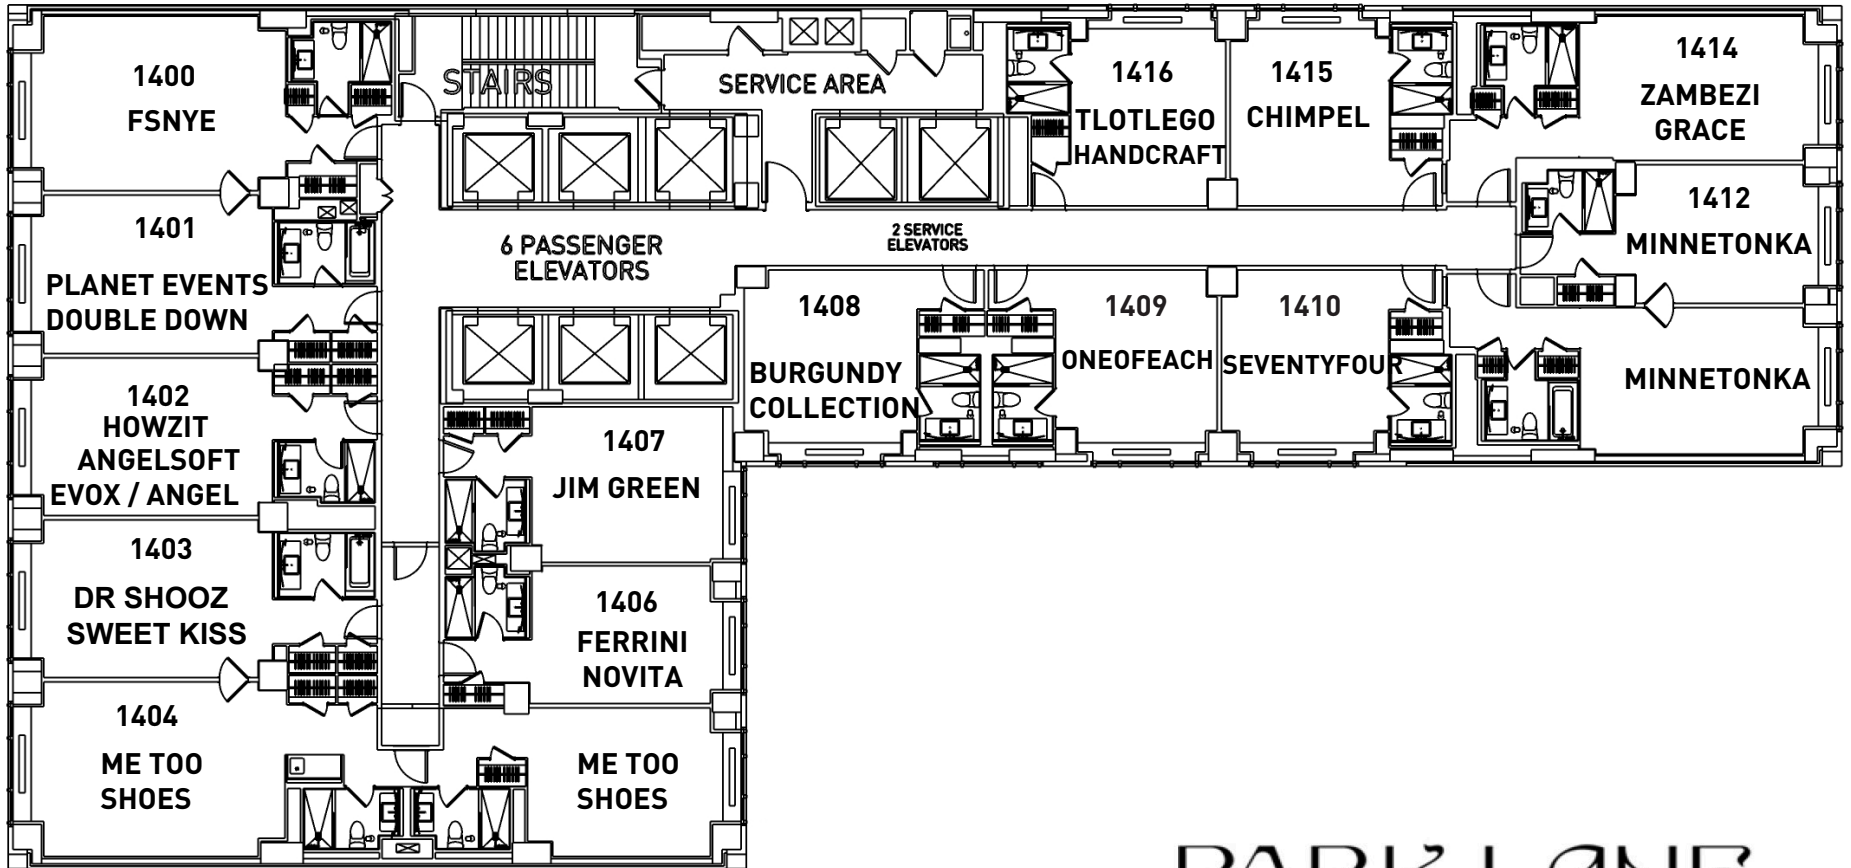

16TH FLOOR **AESNYE**
FOOTWEAR SHOW NEW YORK EXPO

5/9/23

SOLD-OUT

SCROLL DOWN FOR ADDITIONAL FLOORS

PARK LANE

36 CENTRAL PARK SOUTH
NEW YORK NY 10019

15TH FLOOR

AESNYE

FOOTWEAR SHOW NEW YORK EXPO

4 City View Rooms **OPEN**

PARK LANE

36 CENTRAL PARK SOUTH
NEW YORK NY 10019

14TH FLOOR

FSNYE

FOOTWEAR SHOW NEW YORK EXPO

SOLD-OUT

PARK LANE

36 CENTRAL PARK SOUTH
NEW YORK NY 10019

41ST FLOOR

AESNYE

FOOTWEAR SHOW NEW YORK EXPO

59th Street Central
Park South

58th Street

Park View