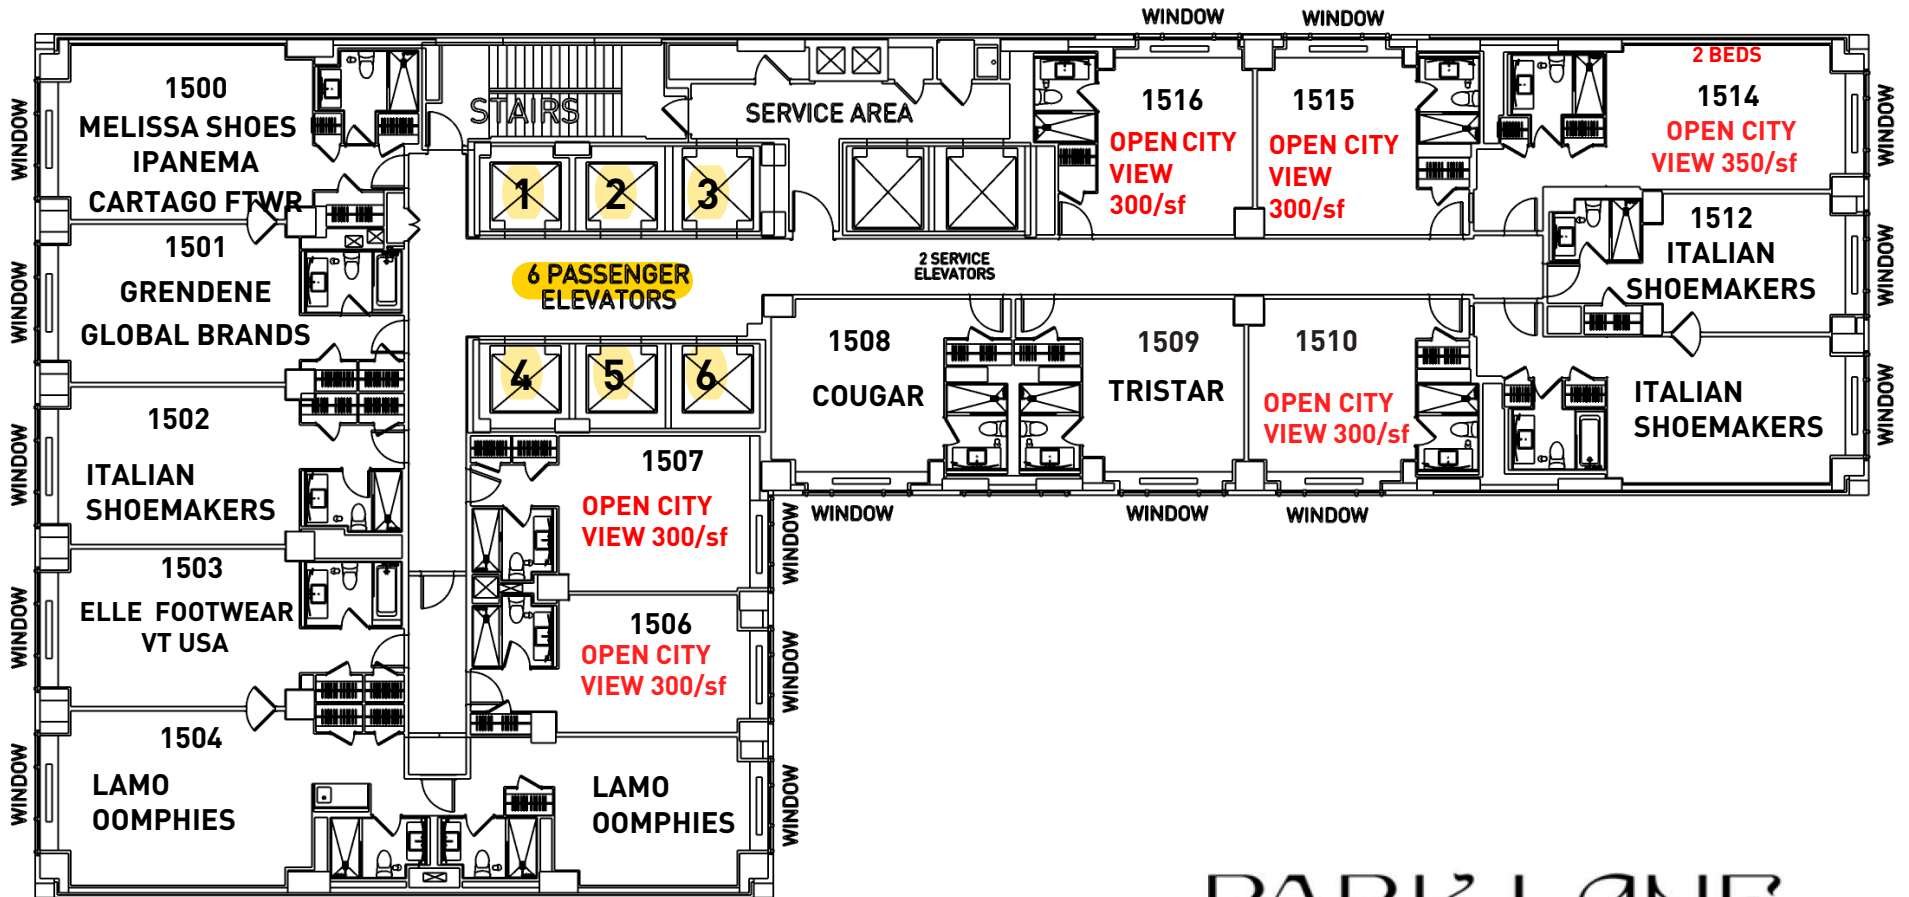

16TH FLOOR

AESNYE

FOOTWEAR SHOW NEW YORK EXPO

SALON/ BRIDGE FLOOR

SCROLL DOWN FOR ADDITIONAL FLOORS

4/19/2024

PARK LANE

36 CENTRAL PARK SOUTH
NEW YORK NY 10019

15TH FLOOR

SCROLL DOWN FOR ADDITIONAL FLOORS

PARK LANE

36 CENTRAL PARK SOUTH
NEW YORK NY 10019

14TH FLOOR

FSNYE

FOOTWEAR SHOW NEW YORK EXPO

SCROLL DOWN FOR ADDITIONAL FLOORS

PARK LANE

36 CENTRAL PARK SOUTH
NEW YORK NY 10019

41ST FLOOR

AESNYE

FOOTWEAR SHOW NEW YORK EXPO

59th Street Central
Park South

58th Street

SPRING FOOTWEAR

Park View

PARK LANE

36 CENTRAL PARK SOUTH
NEW YORK NY 10019