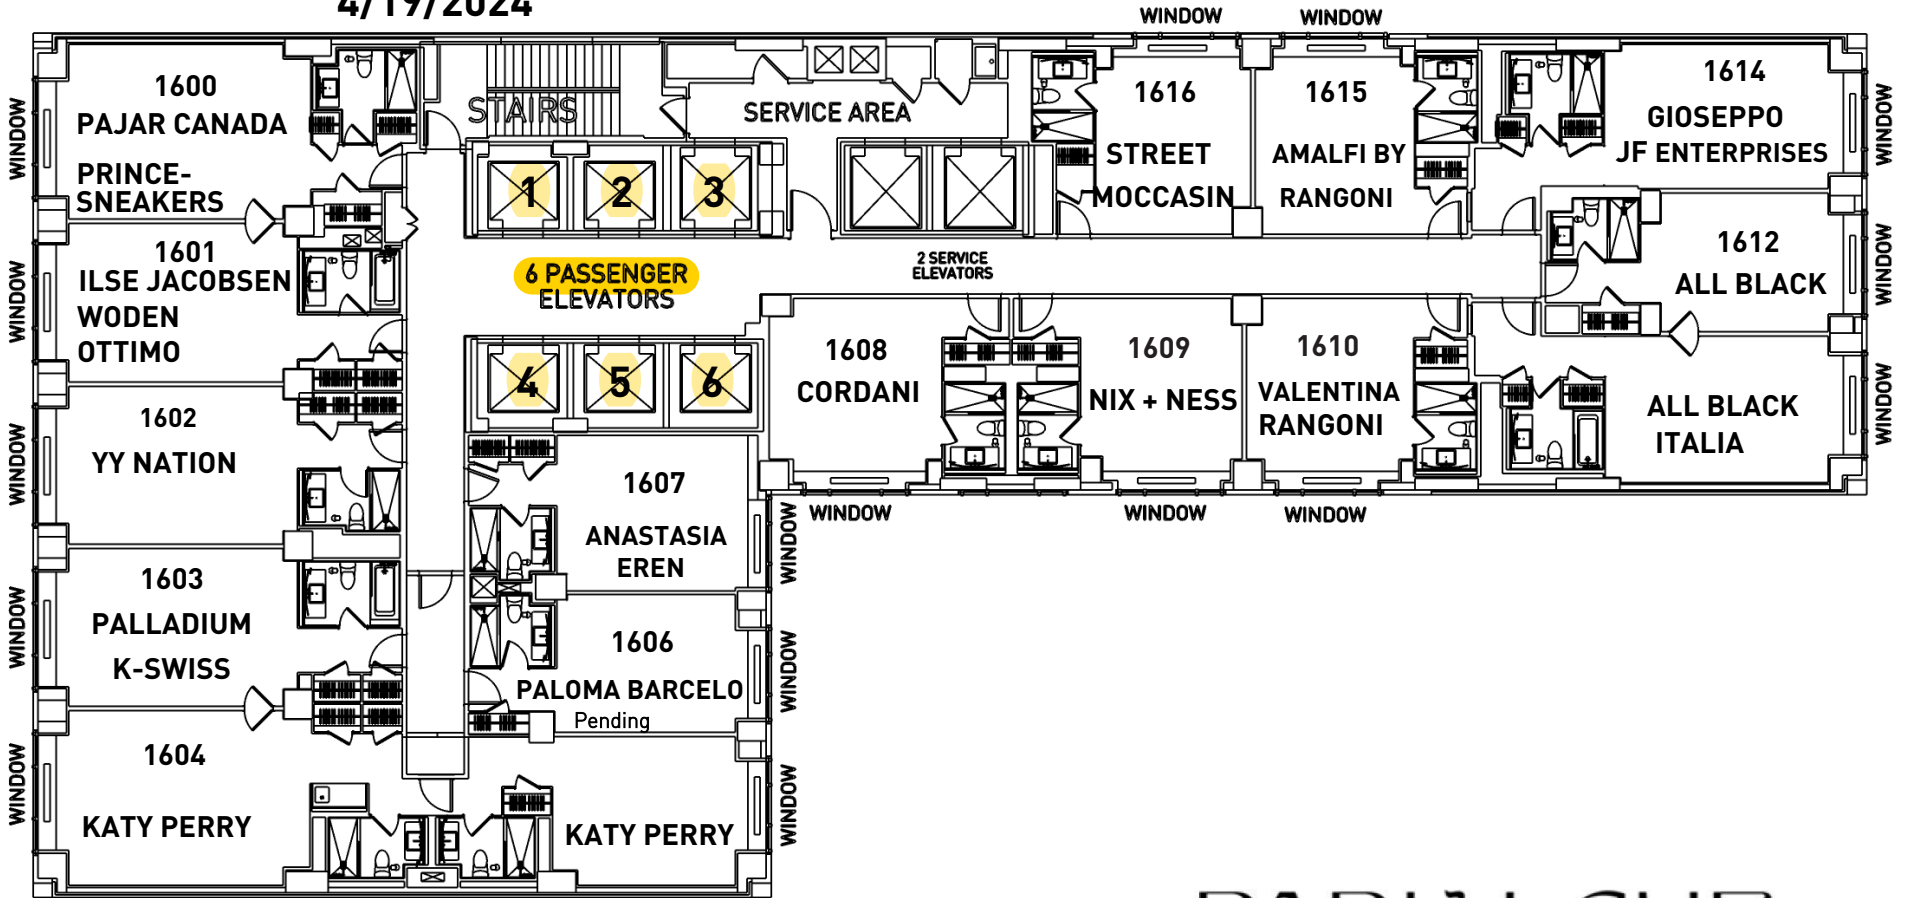

16TH FLOOR

AESNYE

FOOTWEAR SHOW NEW YORK EXPO

SALON/ BRIDGE FLOOR

SCROLL DOWN FOR ADDITIONAL FLOORS

4/19/2024

PARK LANE

36 CENTRAL PARK SOUTH
NEW YORK NY 10019

15TH FLOOR

SCROLL DOWN FOR ADDITIONAL FLOORS

PARK LANE

36 CENTRAL PARK SOUTH
NEW YORK NY 10019

14TH FLOOR

FSNYE

FOOTWEAR SHOW NEW YORK EXPO

SCROLL DOWN FOR ADDITIONAL FLOORS

PARK LANE

36 CENTRAL PARK SOUTH
NEW YORK NY 10019

41ST FLOOR

AESNYE

FOOTWEAR SHOW NEW YORK EXPO

59th Street Central
Park South

58th Street

SPRING FOOTWEAR