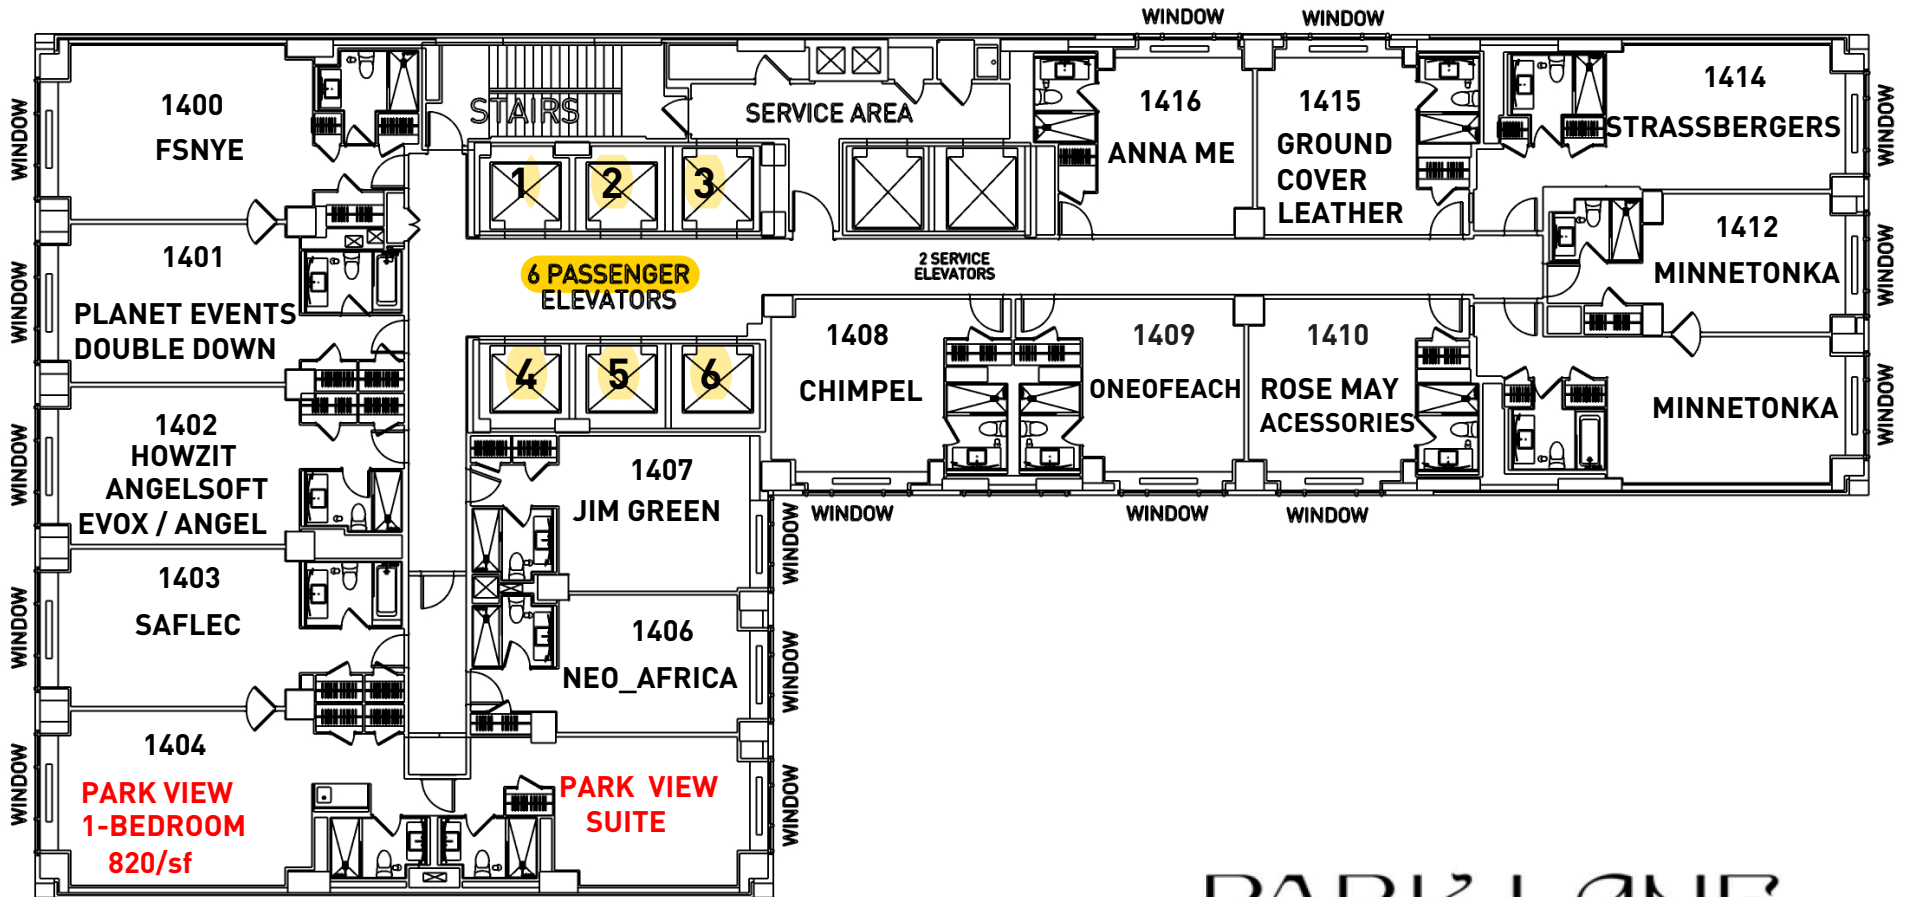

16TH FLOOR

AESNYE

FOOTWEAR SHOW NEW YORK EXPO

SALON/ BRIDGE FLOOR

SCROLL DOWN FOR ADDITIONAL FLOORS

4/19/2024

PARK LANE

36 CENTRAL PARK SOUTH
NEW YORK NY 10019

15TH FLOOR

SCROLL DOWN FOR ADDITIONAL FLOORS

PARK LANE

36 CENTRAL PARK SOUTH
NEW YORK NY 10019

14TH FLOOR

FSNYE

FOOTWEAR SHOW NEW YORK EXPO

SCROLL DOWN FOR ADDITIONAL FLOORS

PARK LANE

36 CENTRAL PARK SOUTH
NEW YORK NY 10019

41ST FLOOR

AESNYE

FOOTWEAR SHOW NEW YORK EXPO

59th Street Central
Park South

58th Street

SPRING FOOTWEAR