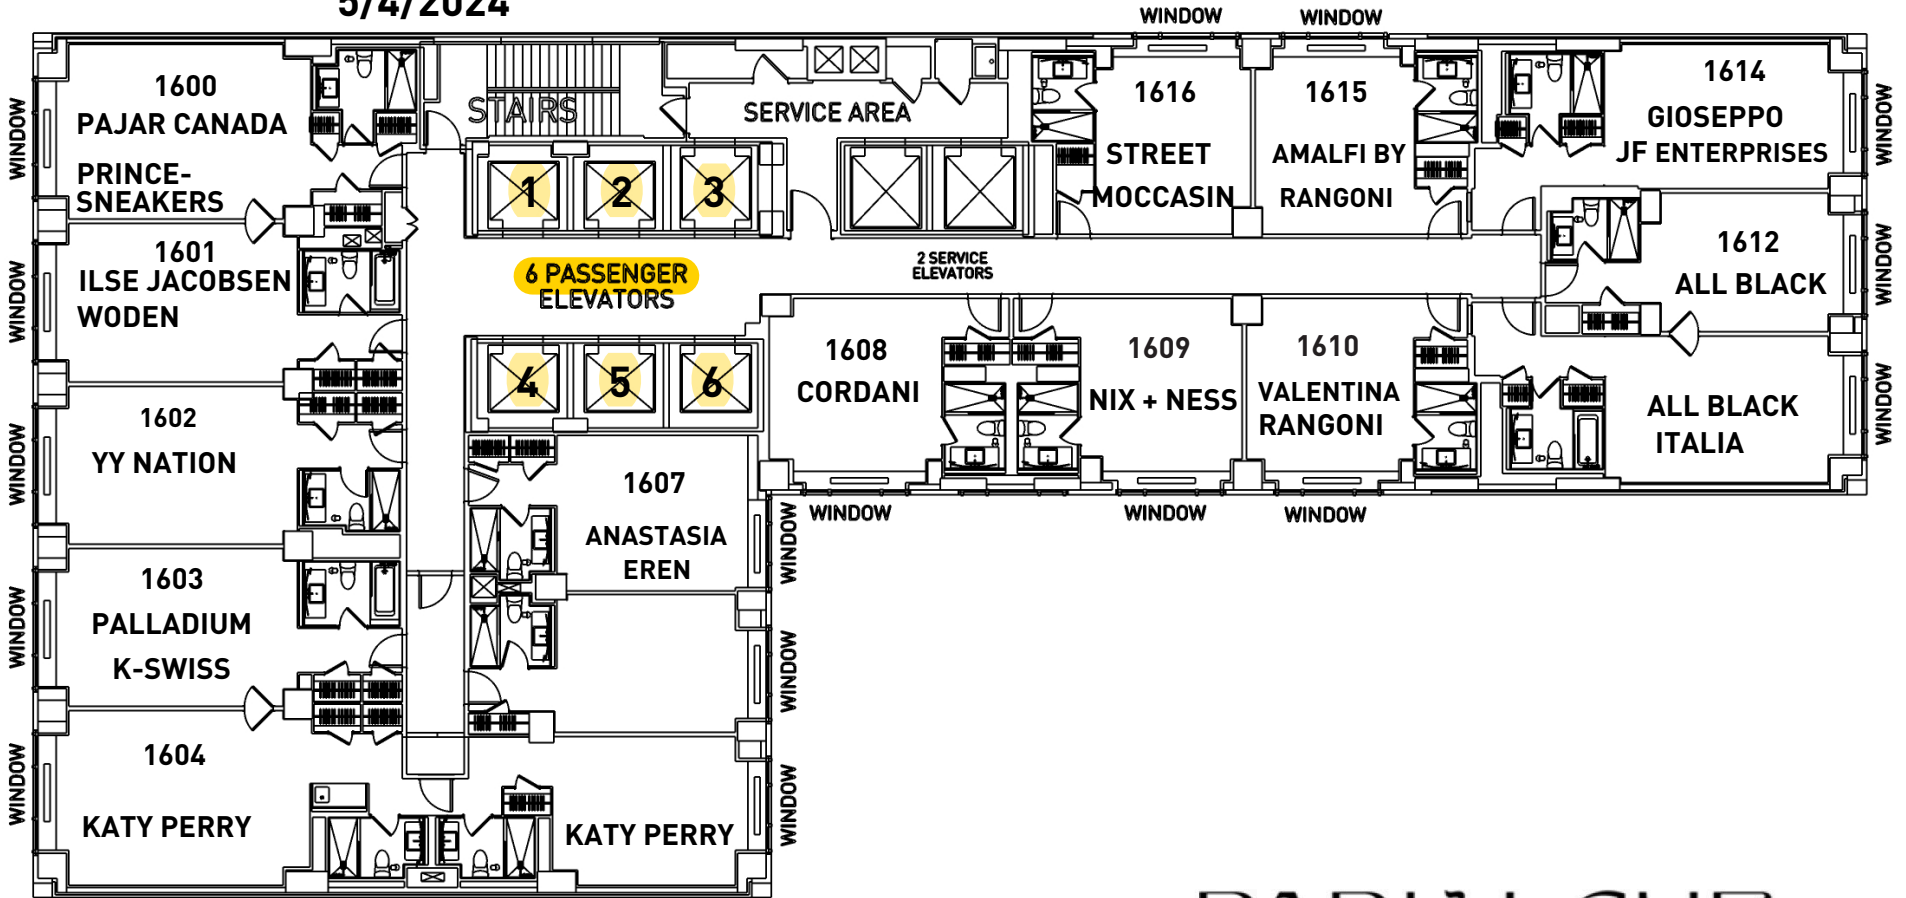

16TH FLOOR

AESNYE

FOOTWEAR SHOW NEW YORK EXPO

SALON/ BRIDGE FLOOR

FLOOR SOLD-OUT

SCROLL DOWN FOR ADDITIONAL FLOORS

5/4/2024

PARK LANE

36 CENTRAL PARK SOUTH
NEW YORK NY 10019

15TH FLOOR

SCROLL DOWN FOR ADDITIONAL FLOORS

PARK LANE

36 CENTRAL PARK SOUTH
NEW YORK NY 10019

14TH FLOOR **FSNYE**
 FOOTWEAR SHOW NEW YORK EXPO

SCROLL DOWN FOR ADDITIONAL FLOORS

PARK LANE

36 CENTRAL PARK SOUTH
 NEW YORK NY 10019

41ST FLOOR

AESNYE

FOOTWEAR SHOW NEW YORK EXPO

59th Street Central
Park South

58th Street

SPRING FOOTWEAR