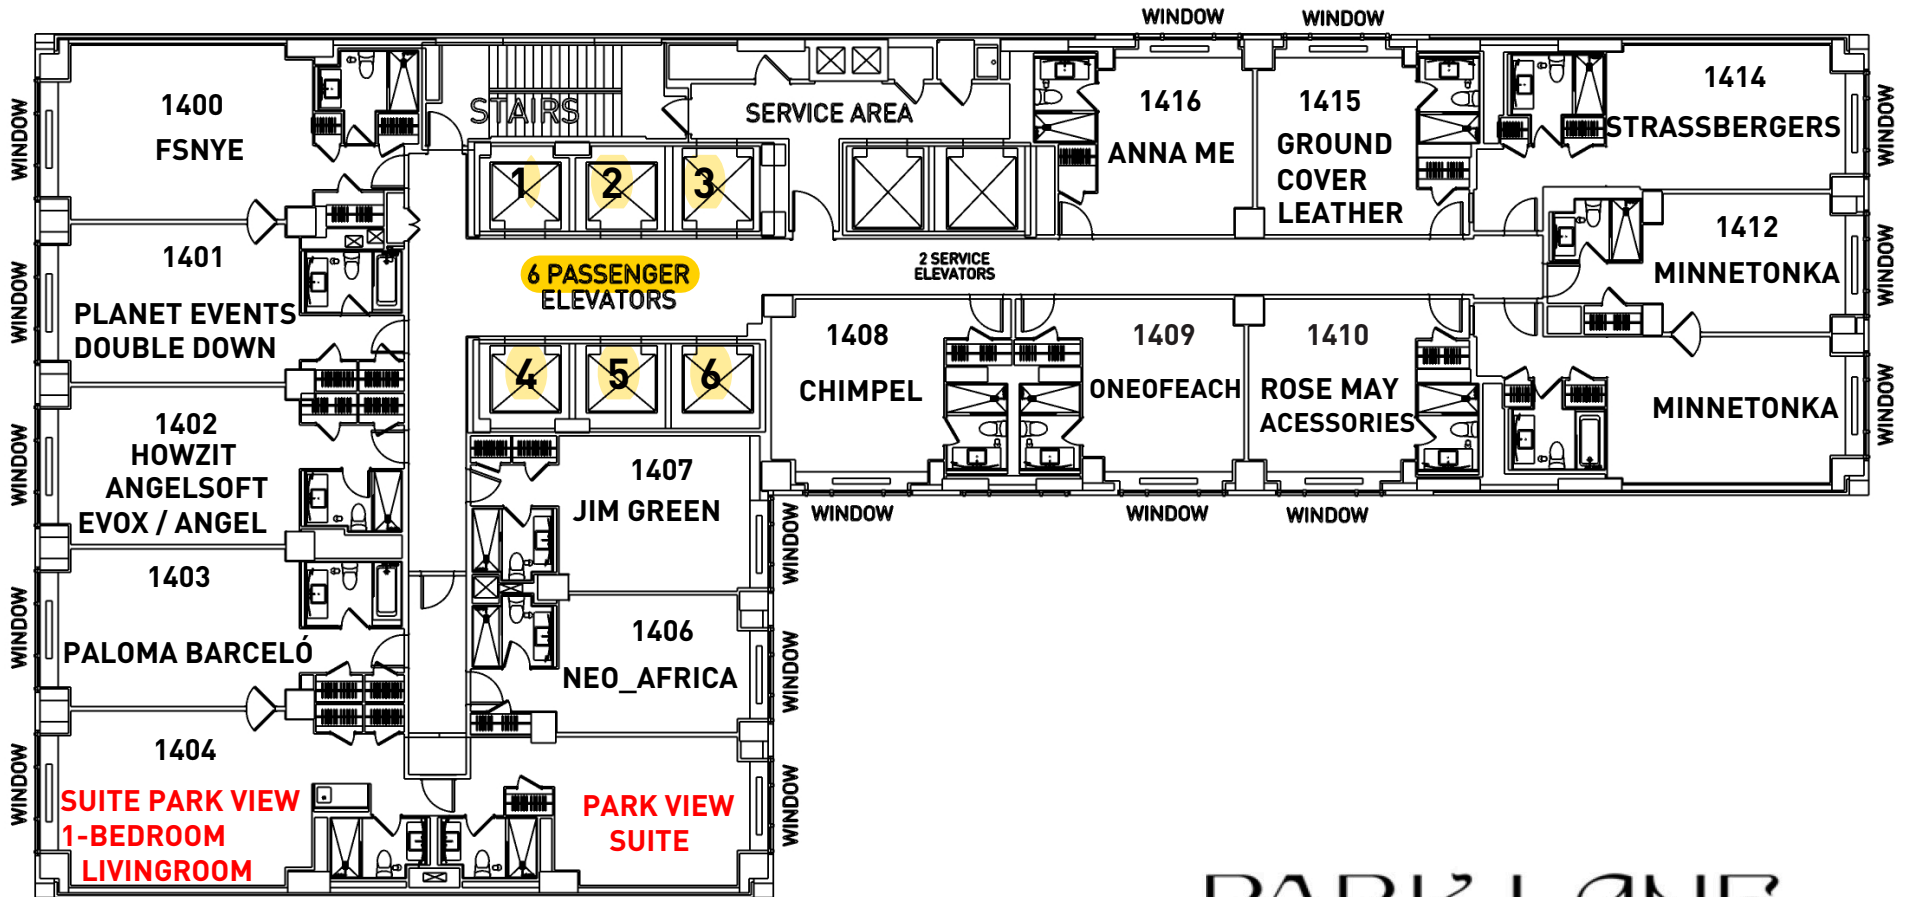

16TH FLOOR

AESNYE

FOOTWEAR SHOW NEW YORK EXPO

SALON/ BRIDGE FLOOR

FLOOR SOLD-OUT

SCROLL DOWN FOR ADDITIONAL FLOORS

5/4/2024

PARK LANE

36 CENTRAL PARK SOUTH
NEW YORK NY 10019

15TH FLOOR

SCROLL DOWN FOR ADDITIONAL FLOORS

PARK LANE

36 CENTRAL PARK SOUTH
NEW YORK NY 10019

14TH FLOOR **FSNYE**
 FOOTWEAR SHOW NEW YORK EXPO

SCROLL DOWN FOR ADDITIONAL FLOORS