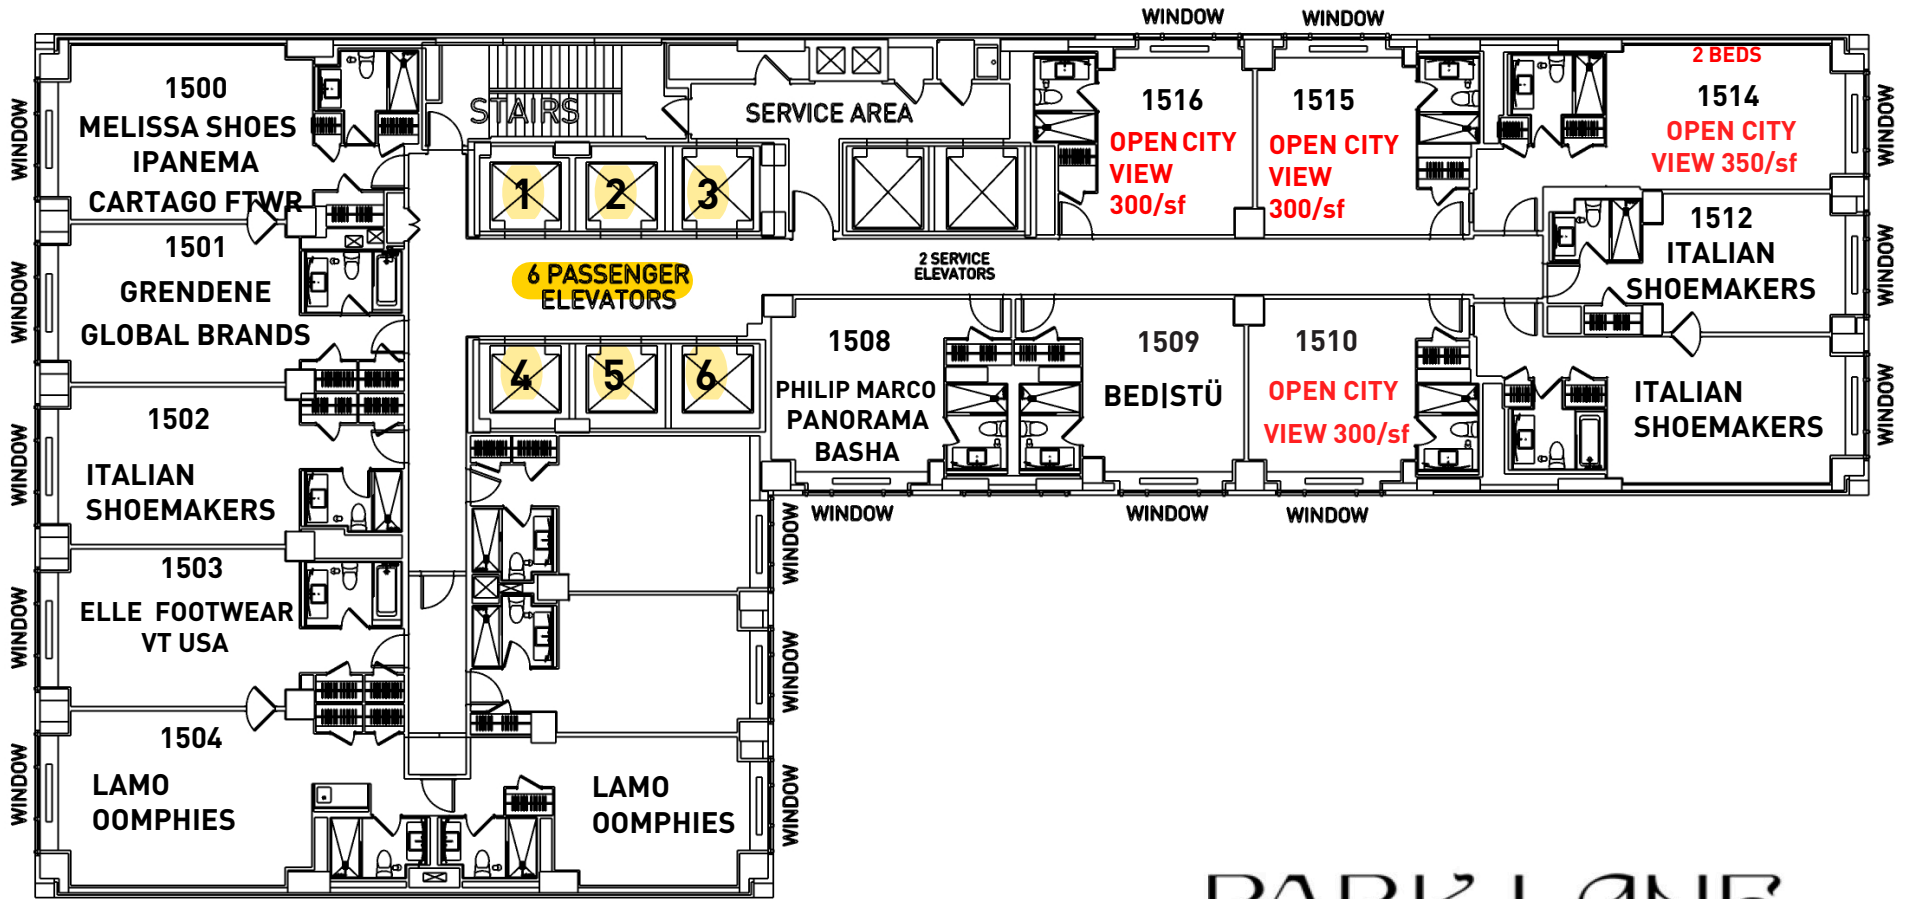

16TH FLOOR

AESNYE

FOOTWEAR SHOW NEW YORK EXPO

SALON/ BRIDGE FLOOR

FLOOR SOLD-OUT

SCROLL DOWN FOR ADDITIONAL FLOORS

5/4/2024

PARK LANE

36 CENTRAL PARK SOUTH
NEW YORK NY 10019

15TH FLOOR

SCROLL DOWN FOR ADDITIONAL FLOORS

PARK LANE

36 CENTRAL PARK SOUTH
NEW YORK NY 10019

14TH FLOOR **FSNYE**
 FOOTWEAR SHOW NEW YORK EXPO

SCROLL DOWN FOR ADDITIONAL FLOORS

PARK LANE

36 CENTRAL PARK SOUTH
 NEW YORK NY 10019

41ST FLOOR

AESNYE

FOOTWEAR SHOW NEW YORK EXPO

59th Street Central
Park South

58th Street

SPRING FOOTWEAR