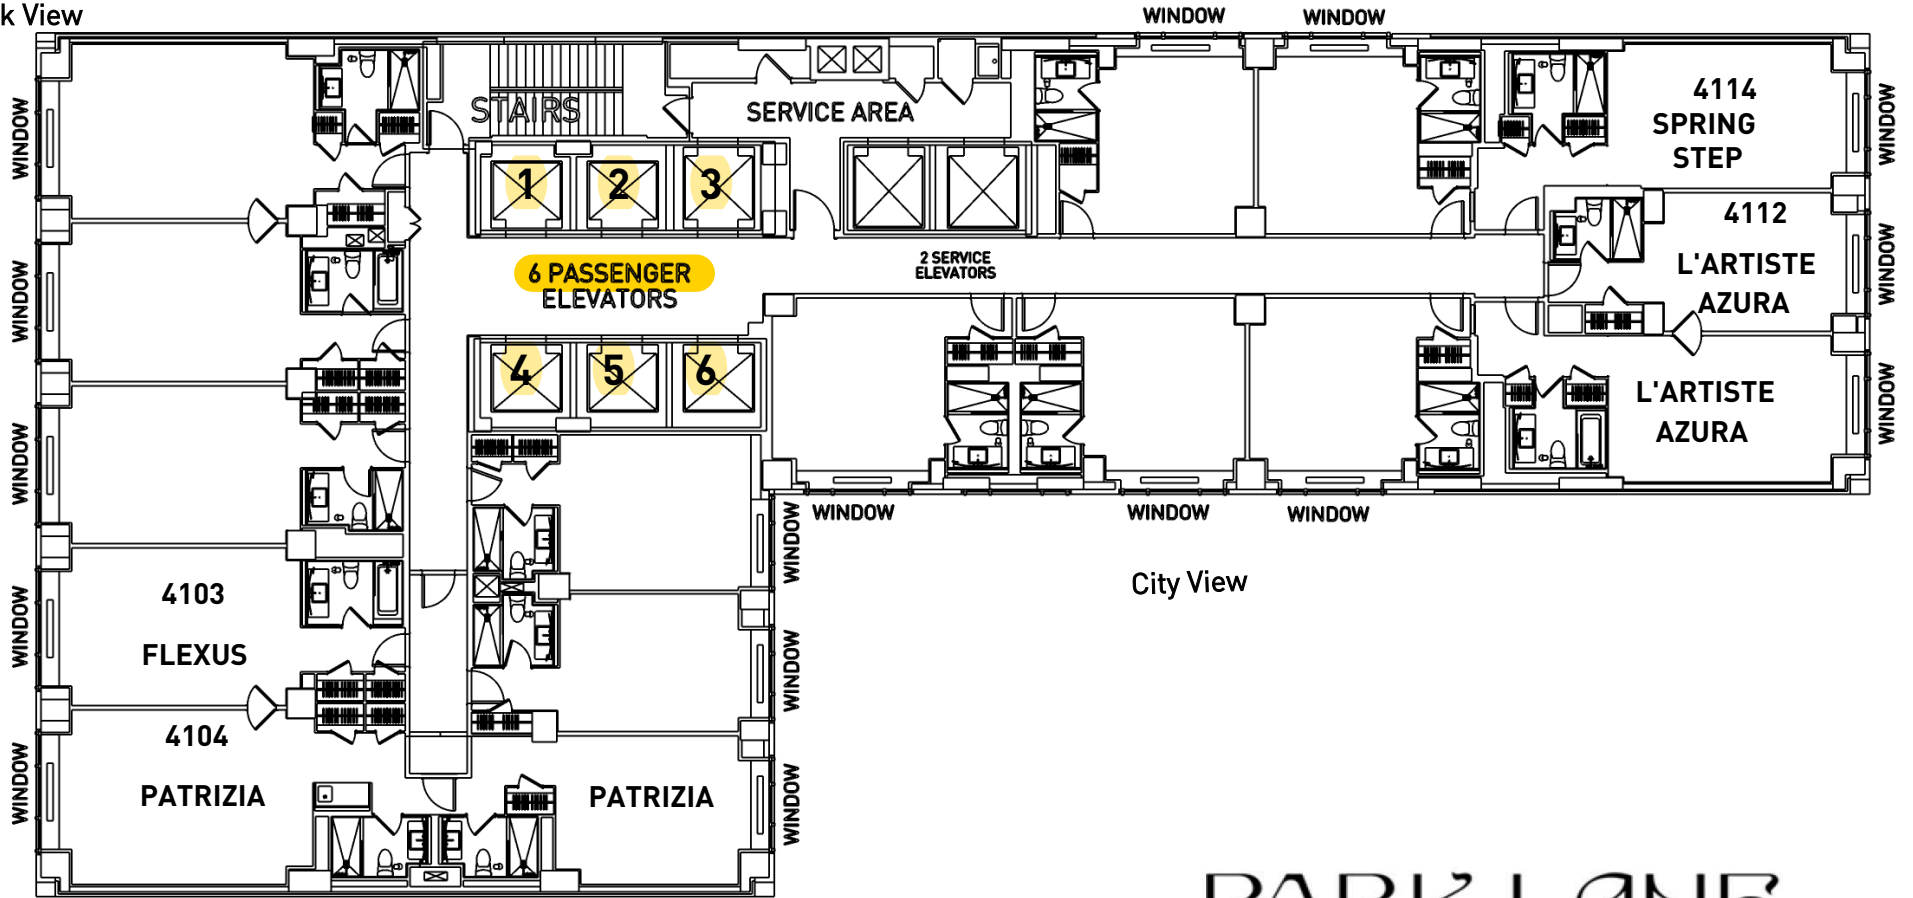

41ST FLOOR

AESNYE

FOOTWEAR SHOW NEW YORK EXPO

59th Street Central
Park South

58th Street

SPRING FOOTWEAR

Park View

PARK LANE

36 CENTRAL PARK SOUTH
NEW YORK NY 10019