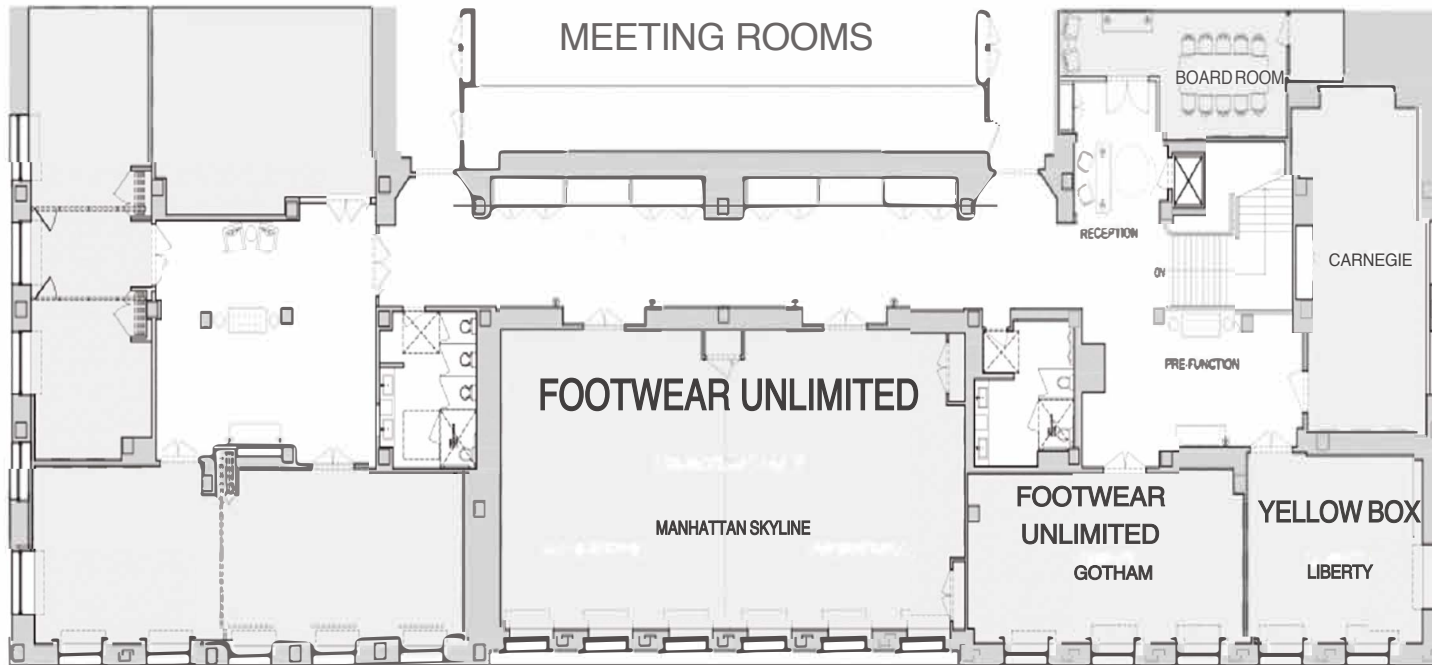

14TH FLOOR

FOOTWEAR SHOW NEW YORK EXPO

SPRING FOOTWEAR

PARK LANE

36 CENTRAL PARK SOUTH
NEW YORK NY 10019

PARK CENTRAL HOTEL NEW YORK

PARK CENTRAL HOTEL NEW YORK
870 7TH AVENUE NEW YORK, NY 10019

MEZZANINE LEVEL