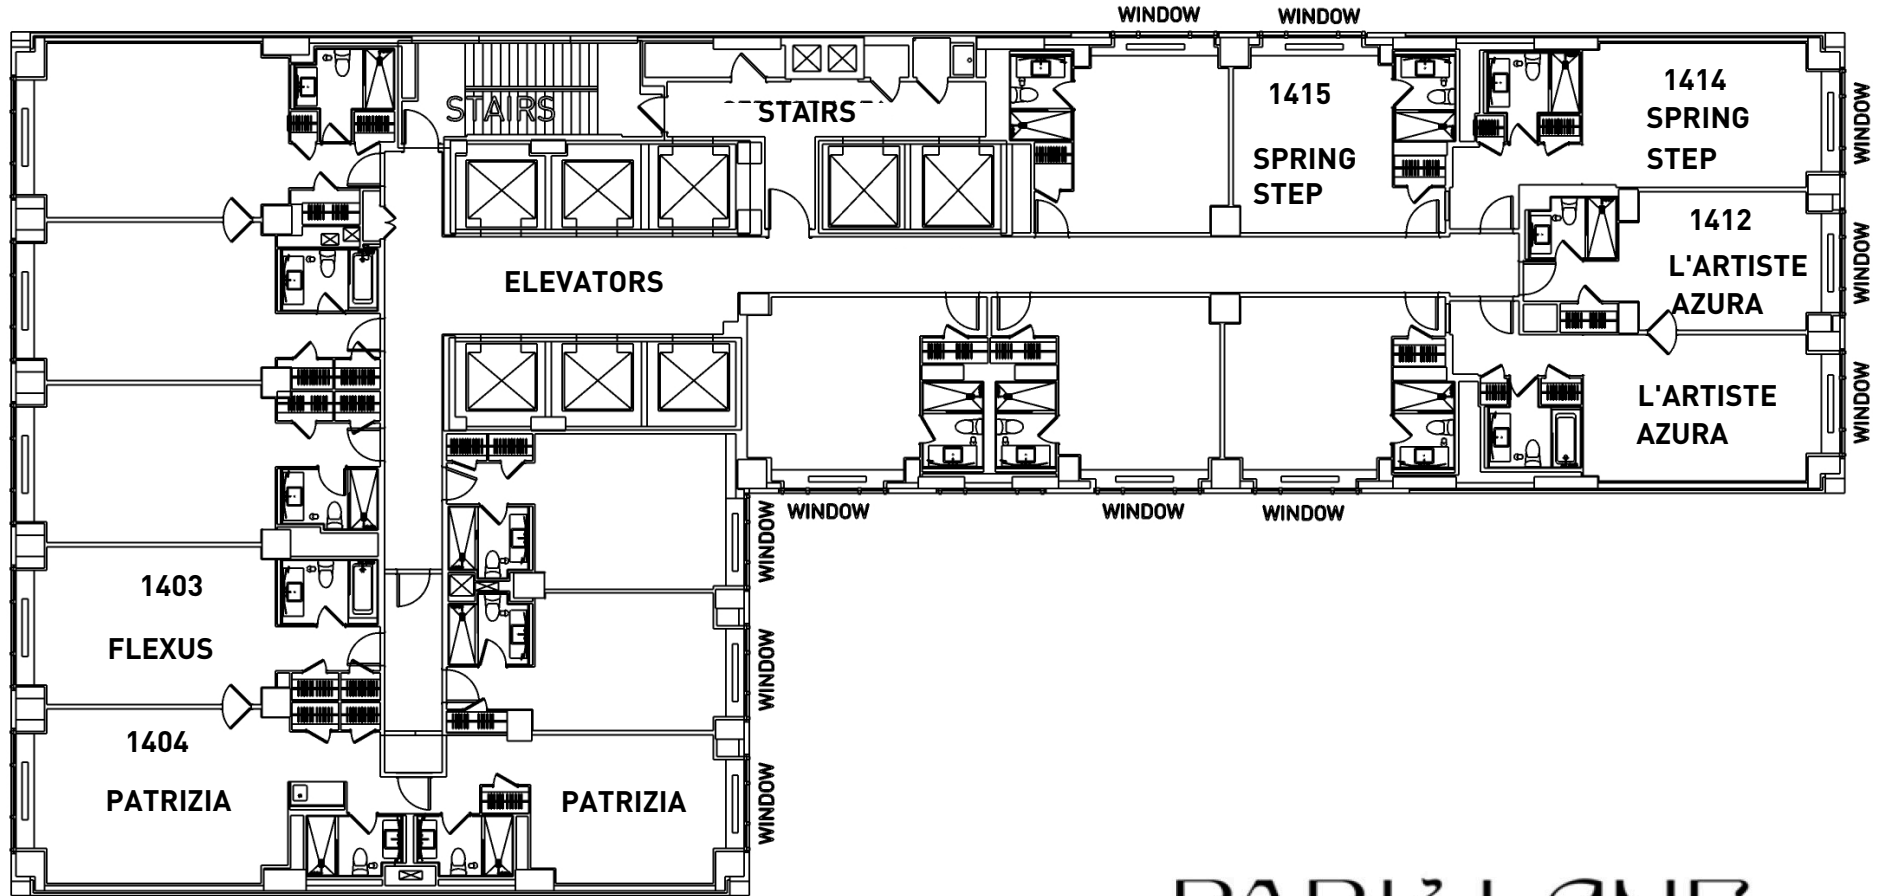

16TH FLOOR

FOOTWEAR SHOW NEW YORK EXPO

PARK LANE

36 CENTRAL PARK SOUTH
NEW YORK NY 10019

15TH FLOOR

FOOTWEAR SHOW NEW YORK EXPO

PARK LANE

36 CENTRAL PARK SOUTH
NEW YORK NY 10019

14TH FLOOR

FOOTWEAR SHOW NEW YORK EXPO

SPRING FOOTWEAR

PARK LANE

36 CENTRAL PARK SOUTH
NEW YORK NY 10019

PARK CENTRAL HOTEL NEW YORK

PARK CENTRAL HOTEL NEW YORK
870 7TH AVENUE NEW YORK, NY 10019

MEZZANINE LEVEL