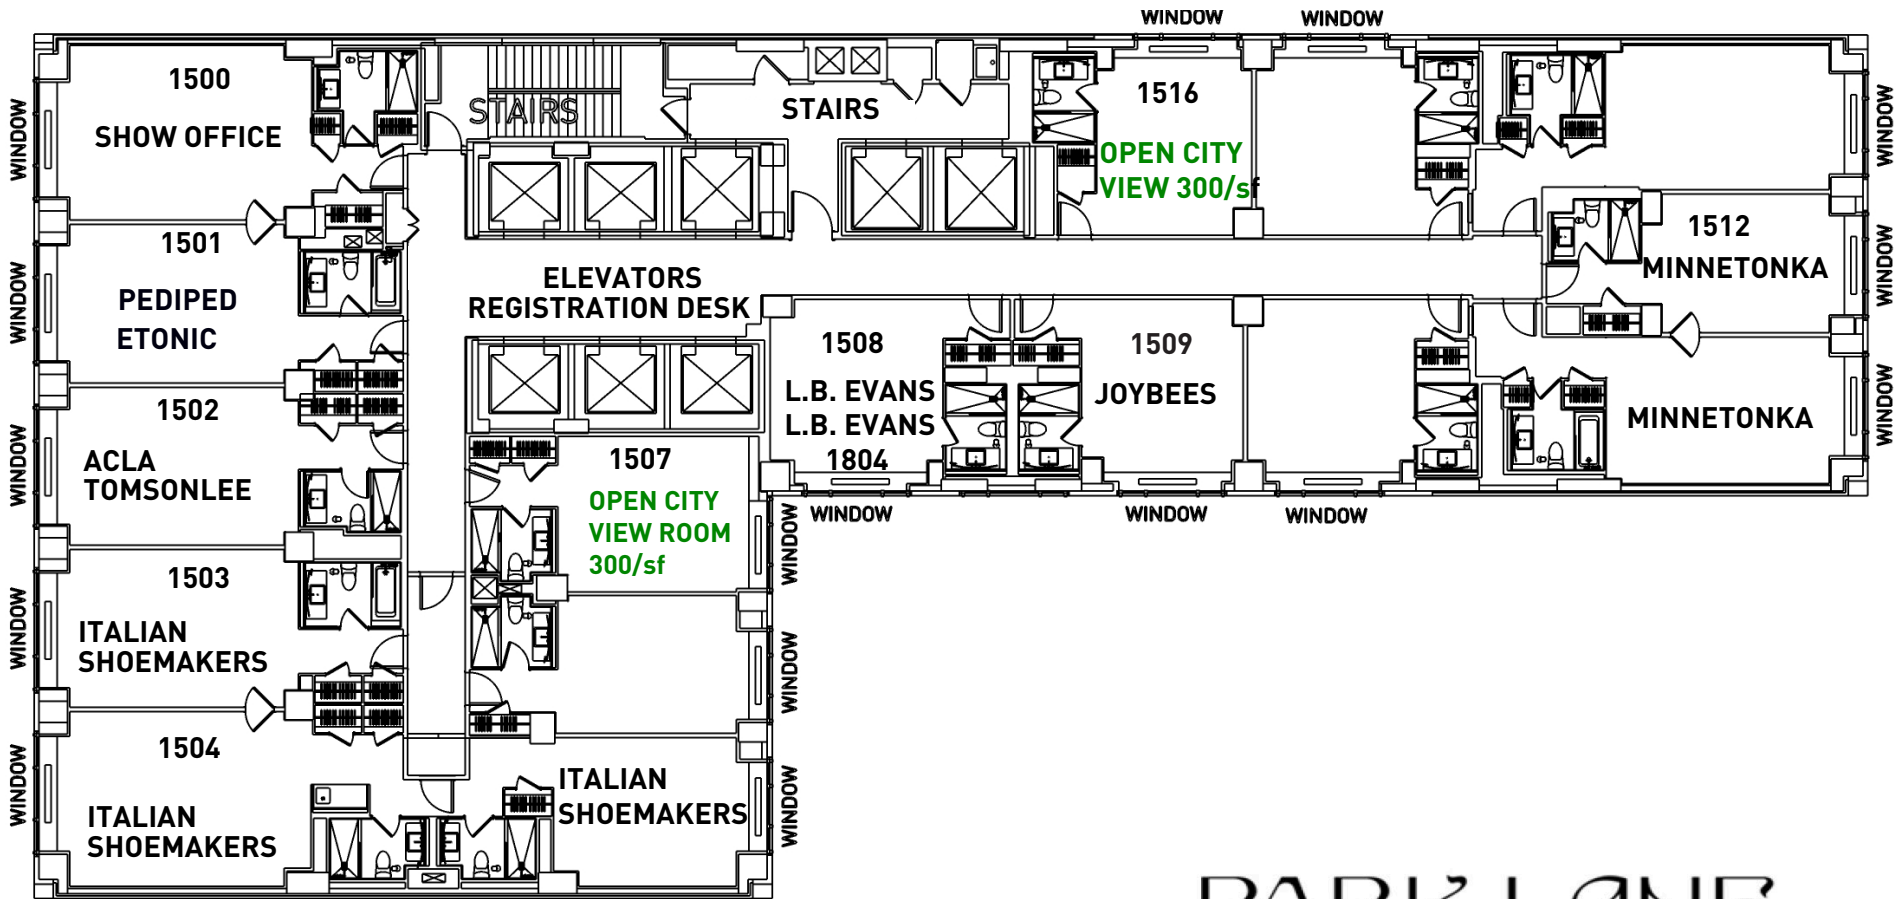

16TH FLOOR

FOOTWEAR SHOW NEW YORK EXPO

PARK LANE

36 CENTRAL PARK SOUTH
NEW YORK NY 10019

15TH FLOOR

FOOTWEAR SHOW NEW YORK EXPO

PARK LANE

36 CENTRAL PARK SOUTH
NEW YORK NY 10019

14TH FLOOR

FOOTWEAR SHOW NEW YORK EXPO

SPRING FOOTWEAR

PARK LANE

36 CENTRAL PARK SOUTH
NEW YORK NY 10019

PARK CENTRAL HOTEL NEW YORK

PARK CENTRAL HOTEL NEW YORK
870 7TH AVENUE NEW YORK, NY 10019

MEZZANINE LEVEL