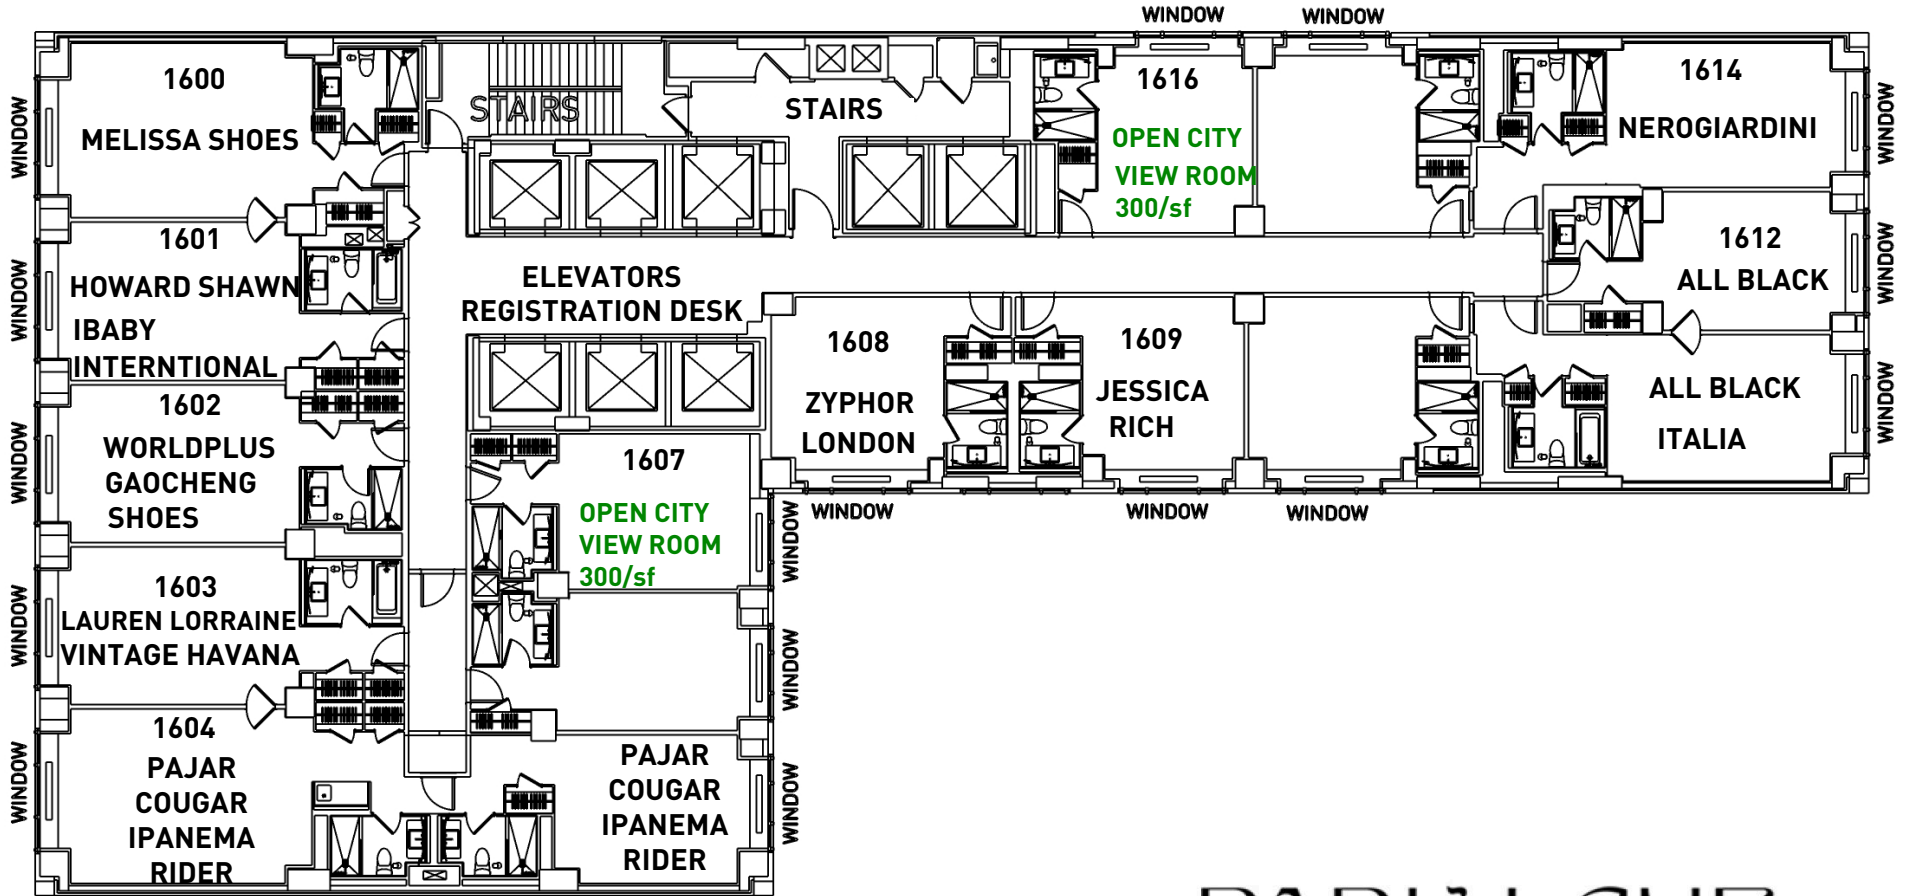

16TH FLOOR

FOOTWEAR SHOW NEW YORK EXPO

PARK LANE

36 CENTRAL PARK SOUTH
NEW YORK NY 10019

15TH FLOOR

FOOTWEAR SHOW NEW YORK EXPO

PARK LANE

36 CENTRAL PARK SOUTH
NEW YORK NY 10019

14TH FLOOR

FOOTWEAR SHOW NEW YORK EXPO

SPRING FOOTWEAR

PARK LANE

36 CENTRAL PARK SOUTH
NEW YORK NY 10019

PARK CENTRAL HOTEL NEW YORK

PARK CENTRAL HOTEL NEW YORK
870 7TH AVENUE NEW YORK, NY 10019

MEZZANINE LEVEL