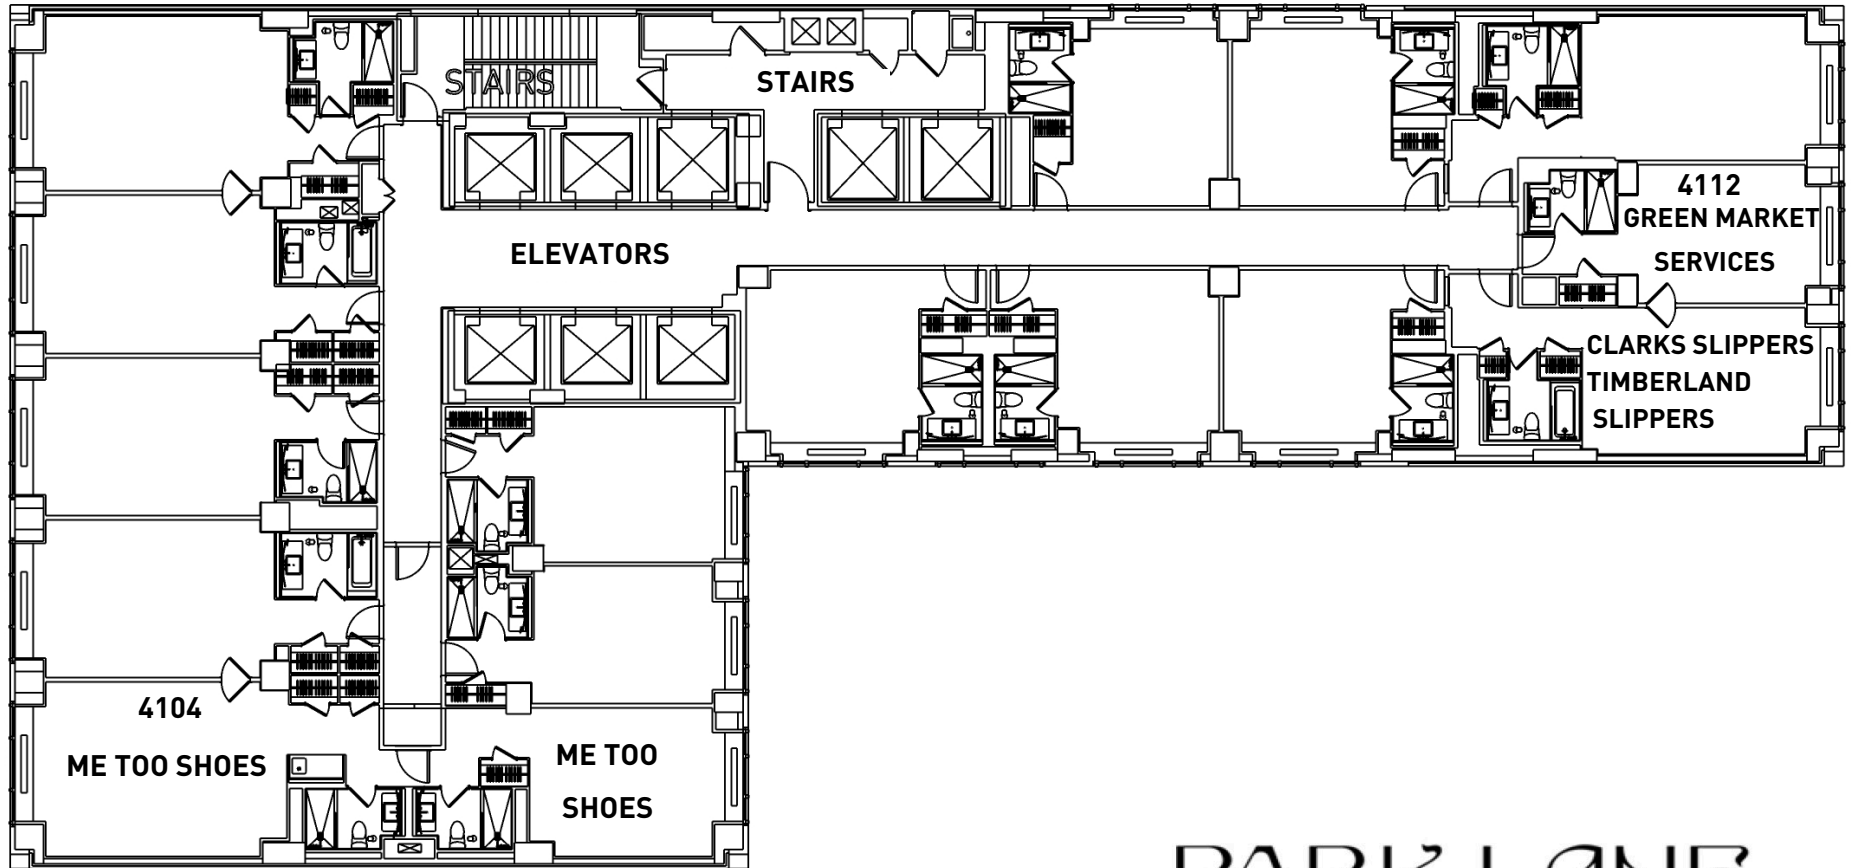

14TH FLOOR **FSNYE**
 FOOTWEAR SHOW NEW YORK EXPO

PARK LANE

36 CENTRAL PARK SOUTH
 NEW YORK NY 10019

15TH FLOOR **AESNYE**
FOOTWEAR SHOW NEW YORK EXPO

PARK LANE

36 CENTRAL PARK SOUTH
NEW YORK NY 10019

16TH FLOOR

PARK LANE

36 CENTRAL PARK SOUTH
NEW YORK NY 10019

ME TOO SHOES & GREEN MARKET SERVICES

PARK LANE

36 CENTRAL PARK SOUTH
NEW YORK NY 10019

42ND FLOOR **AESNYE**
FOOTWEAR SHOW NEW YORK EXPO

SPRING STEP & SPRING FOOTWEAR