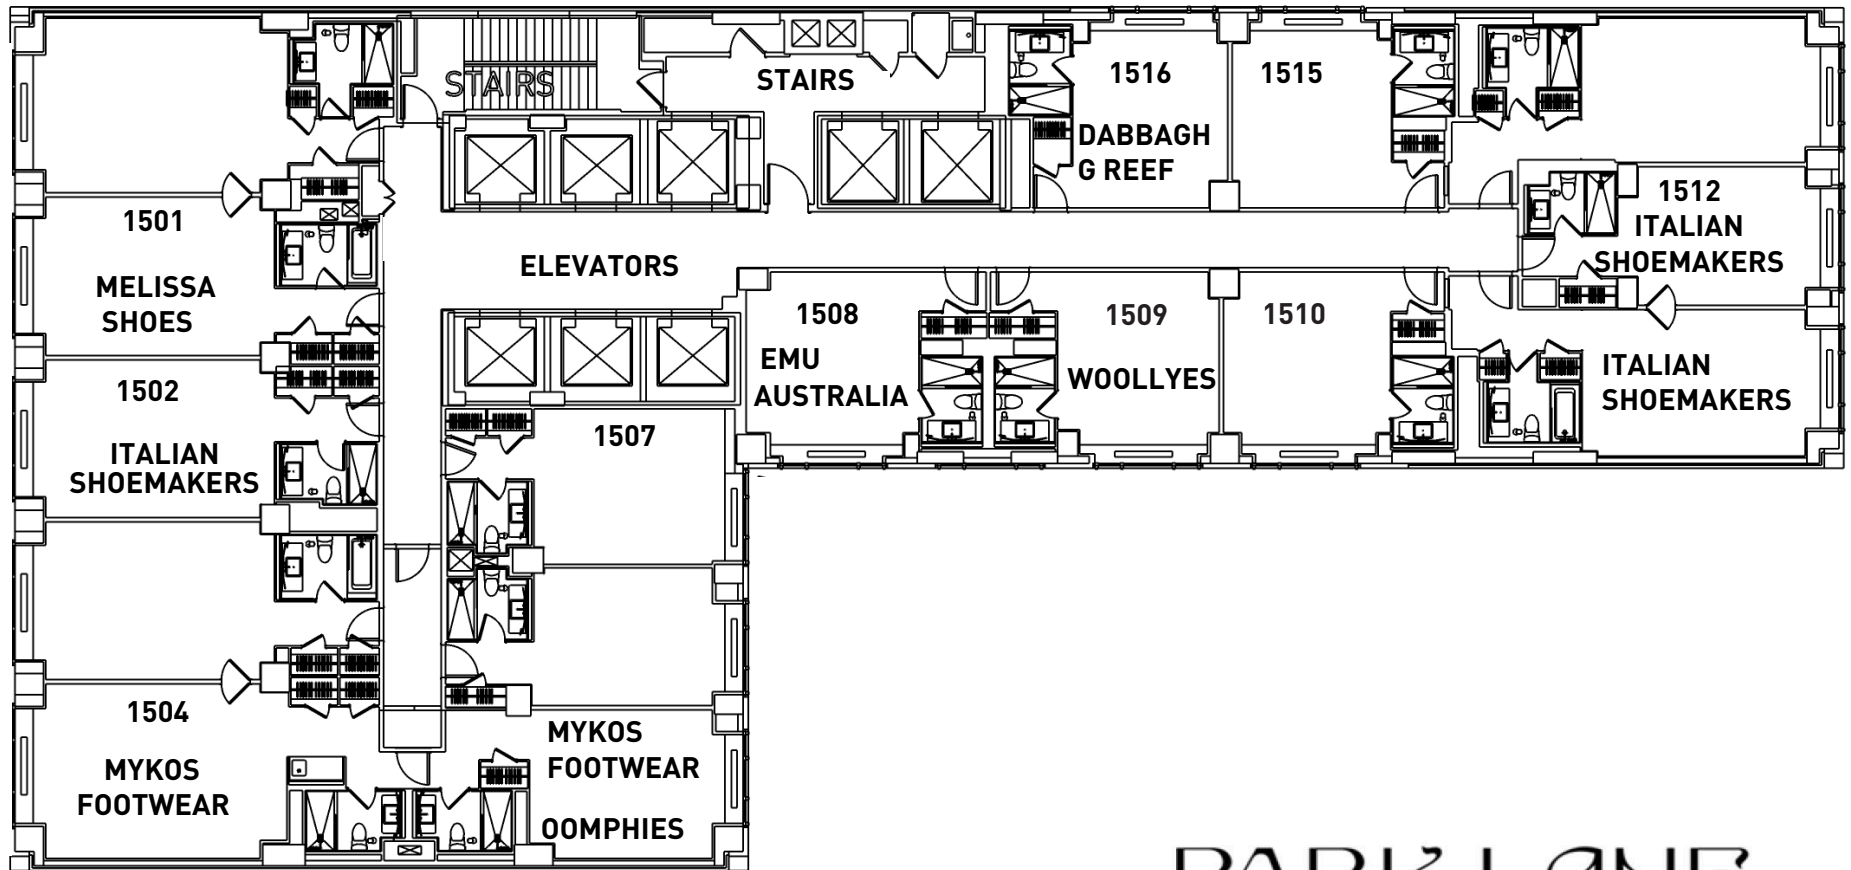

14TH FLOOR **FSNYE**
 FOOTWEAR SHOW NEW YORK EXPO

PARK LANE

36 CENTRAL PARK SOUTH
 NEW YORK NY 10019

15TH FLOOR **AESNYE**
FOOTWEAR SHOW NEW YORK EXPO

PARK LANE

36 CENTRAL PARK SOUTH
NEW YORK NY 10019

16TH FLOOR

PARK LANE

36 CENTRAL PARK SOUTH
NEW YORK NY 10019

ME TOO SHOES & GREEN MARKET SERVICES

PARK LANE

36 CENTRAL PARK SOUTH
NEW YORK NY 10019

42ND FLOOR **AESNYE**
FOOTWEAR SHOW NEW YORK EXPO

SPRING STEP & SPRING FOOTWEAR