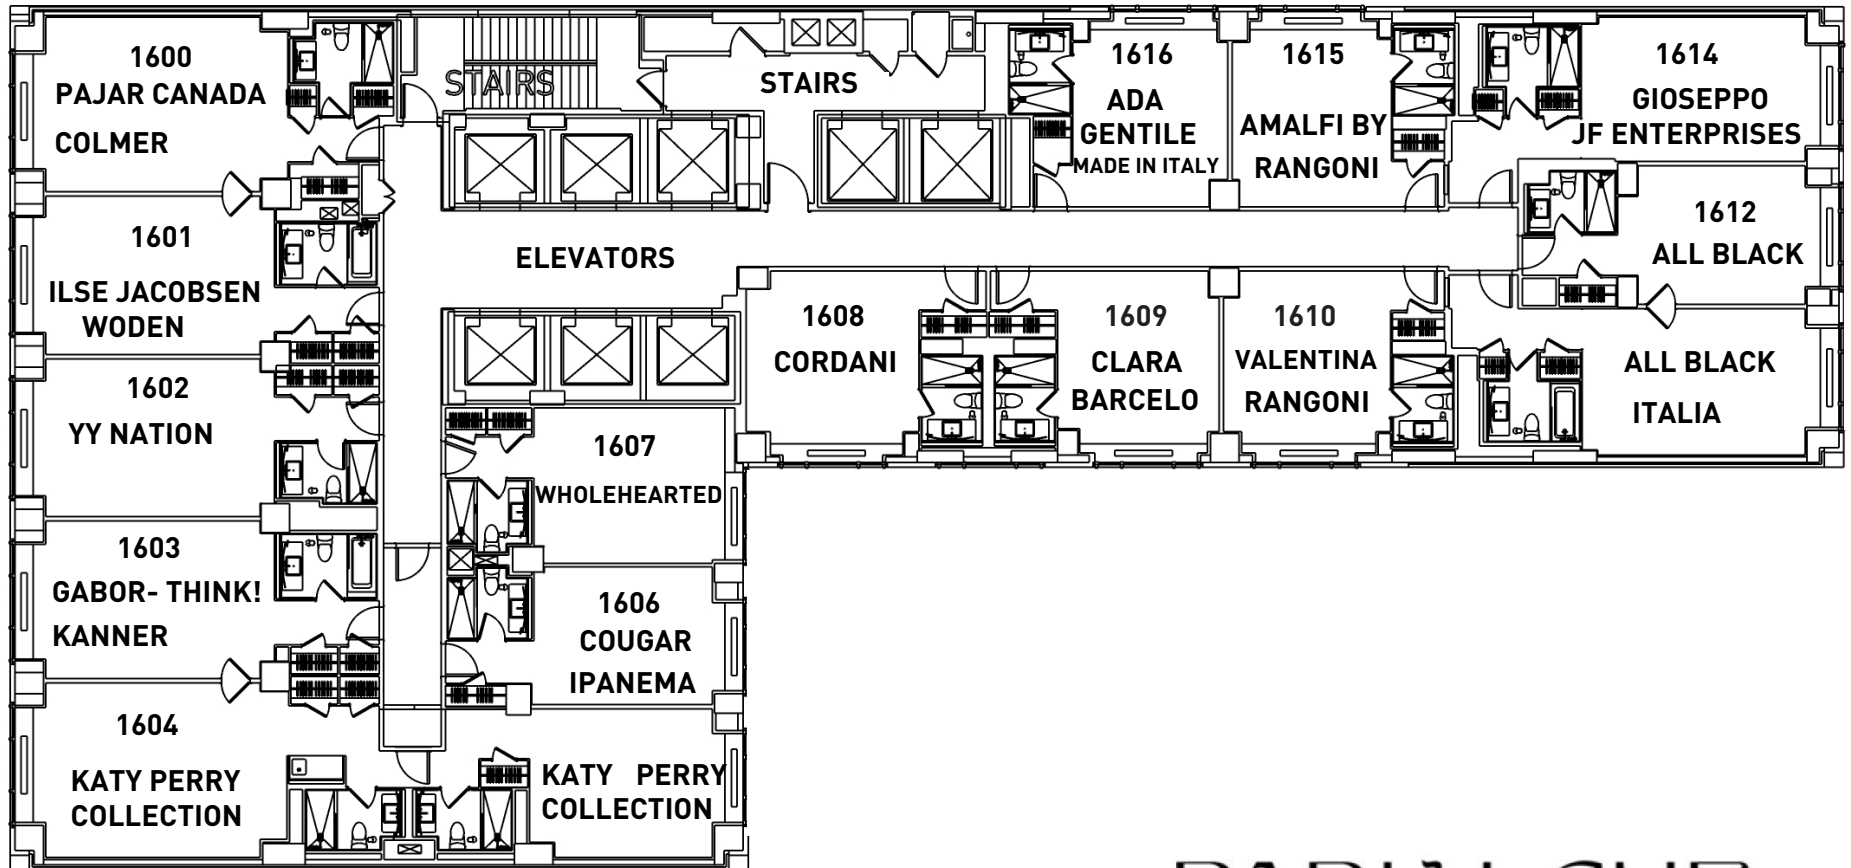

14TH FLOOR **FSNYE**
 FOOTWEAR SHOW NEW YORK EXPO

PARK LANE

36 CENTRAL PARK SOUTH
 NEW YORK NY 10019

15TH FLOOR **AESNYE**
FOOTWEAR SHOW NEW YORK EXPO

PARK LANE

36 CENTRAL PARK SOUTH
NEW YORK NY 10019

16TH FLOOR

PARK LANE

36 CENTRAL PARK SOUTH
NEW YORK NY 10019

ME TOO SHOES & GREEN MARKET SERVICES

PARK LANE

36 CENTRAL PARK SOUTH
NEW YORK NY 10019

42ND FLOOR **AESNYE**
FOOTWEAR SHOW NEW YORK EXPO

SPRING STEP & SPRING FOOTWEAR