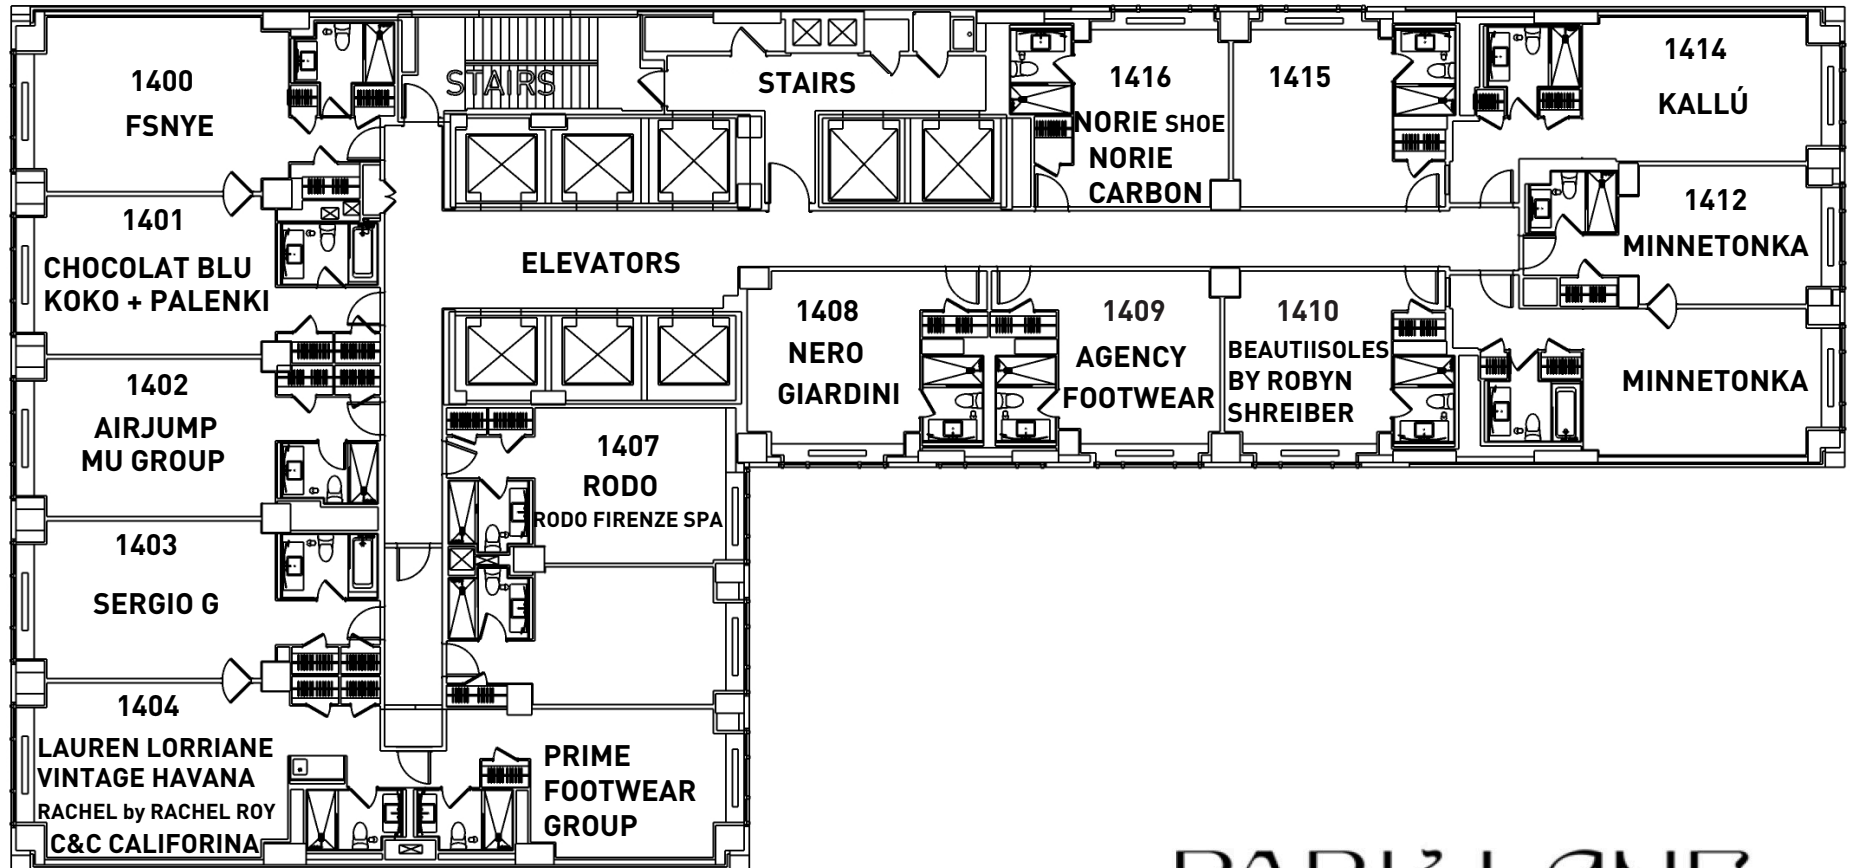

14TH FLOOR **FSNYE**
 FOOTWEAR SHOW NEW YORK EXPO

PARK LANE

36 CENTRAL PARK SOUTH
 NEW YORK NY 10019

15TH FLOOR **AESNYE**
FOOTWEAR SHOW NEW YORK EXPO

PARK LANE

36 CENTRAL PARK SOUTH
NEW YORK NY 10019

16TH FLOOR

PARK LANE

36 CENTRAL PARK SOUTH
NEW YORK NY 10019

ME TOO SHOES & GREEN MARKET SERVICES

PARK LANE

36 CENTRAL PARK SOUTH
NEW YORK NY 10019

42ND FLOOR **AESNYE**
FOOTWEAR SHOW NEW YORK EXPO

SPRING STEP & SPRING FOOTWEAR