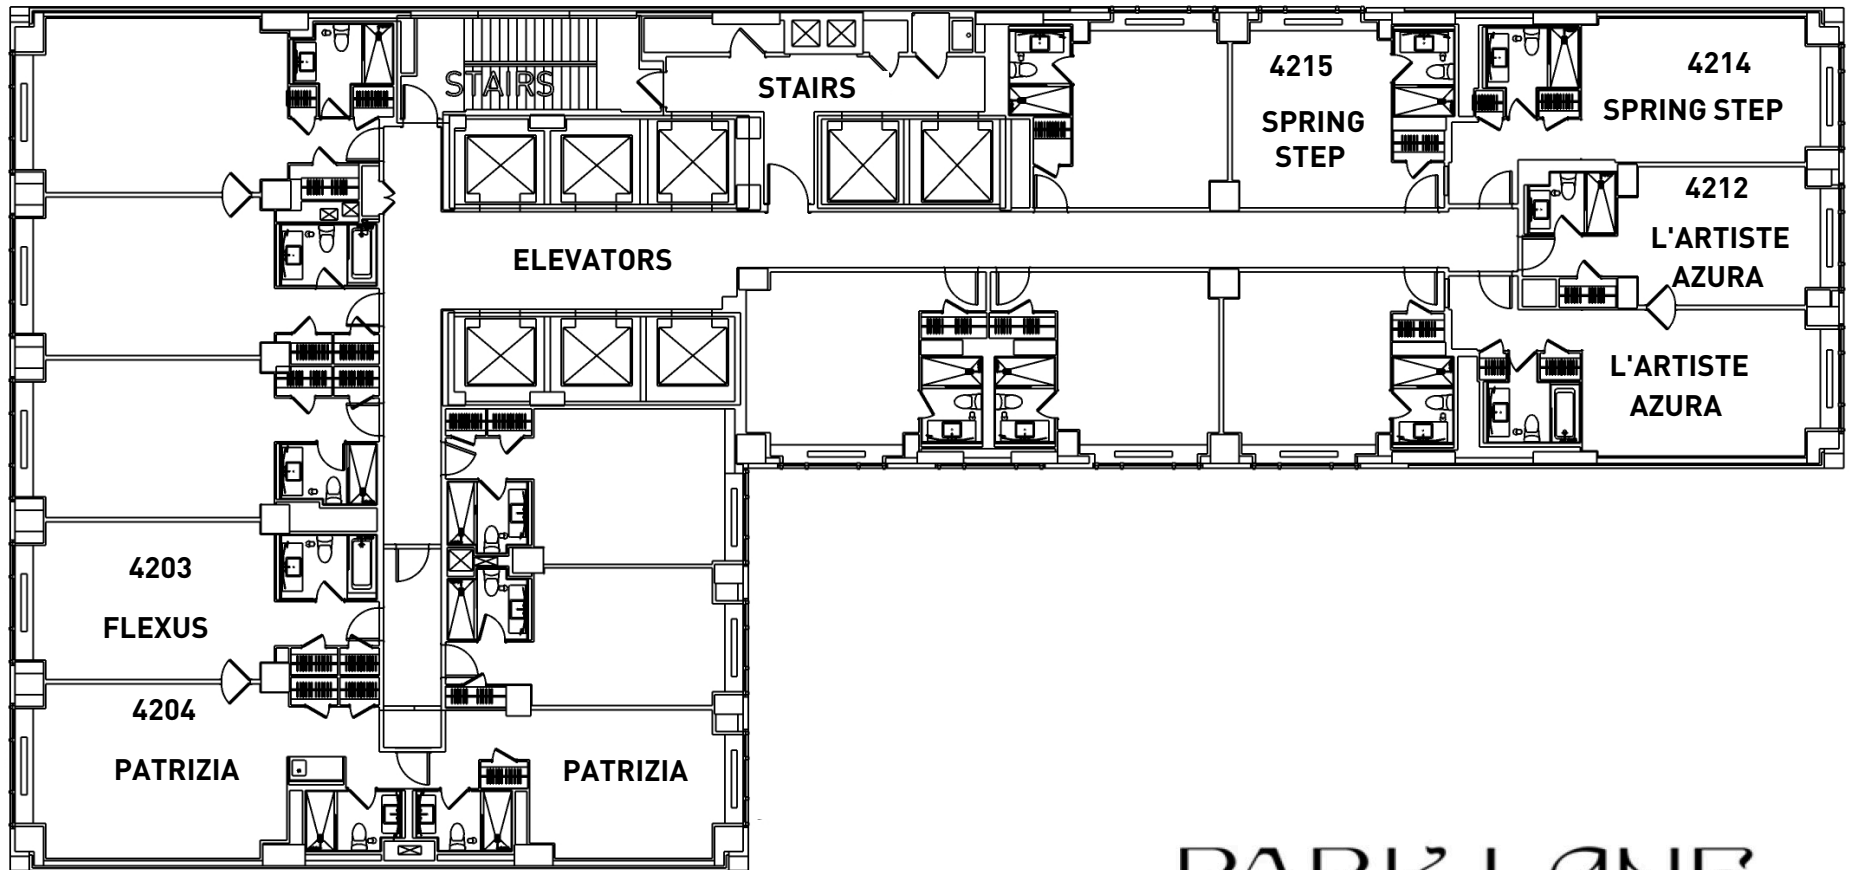

14TH FLOOR **FSNYE**
 FOOTWEAR SHOW NEW YORK EXPO

PARK LANE

36 CENTRAL PARK SOUTH
 NEW YORK NY 10019

15TH FLOOR **AESNYE**
FOOTWEAR SHOW NEW YORK EXPO

PARK LANE

36 CENTRAL PARK SOUTH
NEW YORK NY 10019

16TH FLOOR

PARK LANE

36 CENTRAL PARK SOUTH
NEW YORK NY 10019

ME TOO SHOES & GREEN MARKET SERVICES

PARK LANE

36 CENTRAL PARK SOUTH
NEW YORK NY 10019

42ND FLOOR **AESNYE**
FOOTWEAR SHOW NEW YORK EXPO

SPRING STEP & SPRING FOOTWEAR