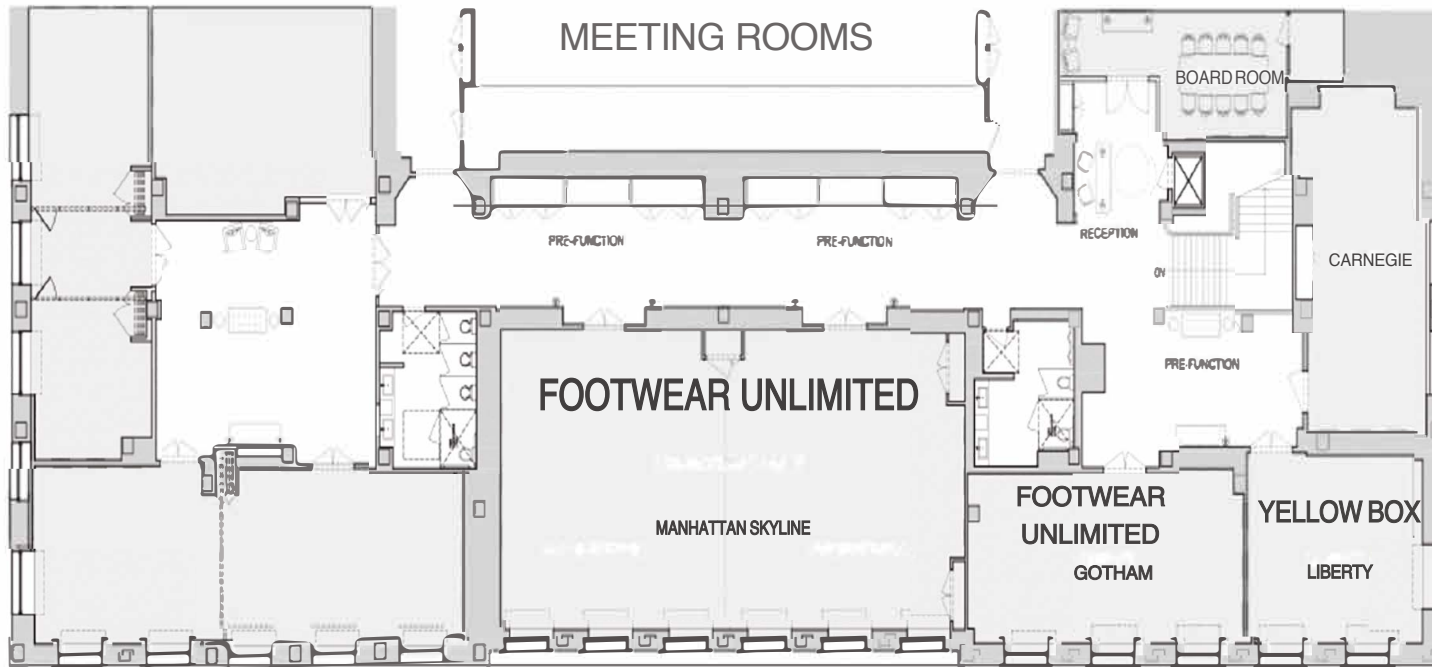

14TH FLOOR

FOOTWEAR SHOW NEW YORK EXPO

PARK LANE

36 CENTRAL PARK SOUTH
NEW YORK NY 10019

PARK CENTRAL HOTEL

NEW YORK

PARK CENTRAL HOTEL NEW YORK
870 7TH AVENUE NEW YORK, NY 10019

MEZZANINE LEVEL