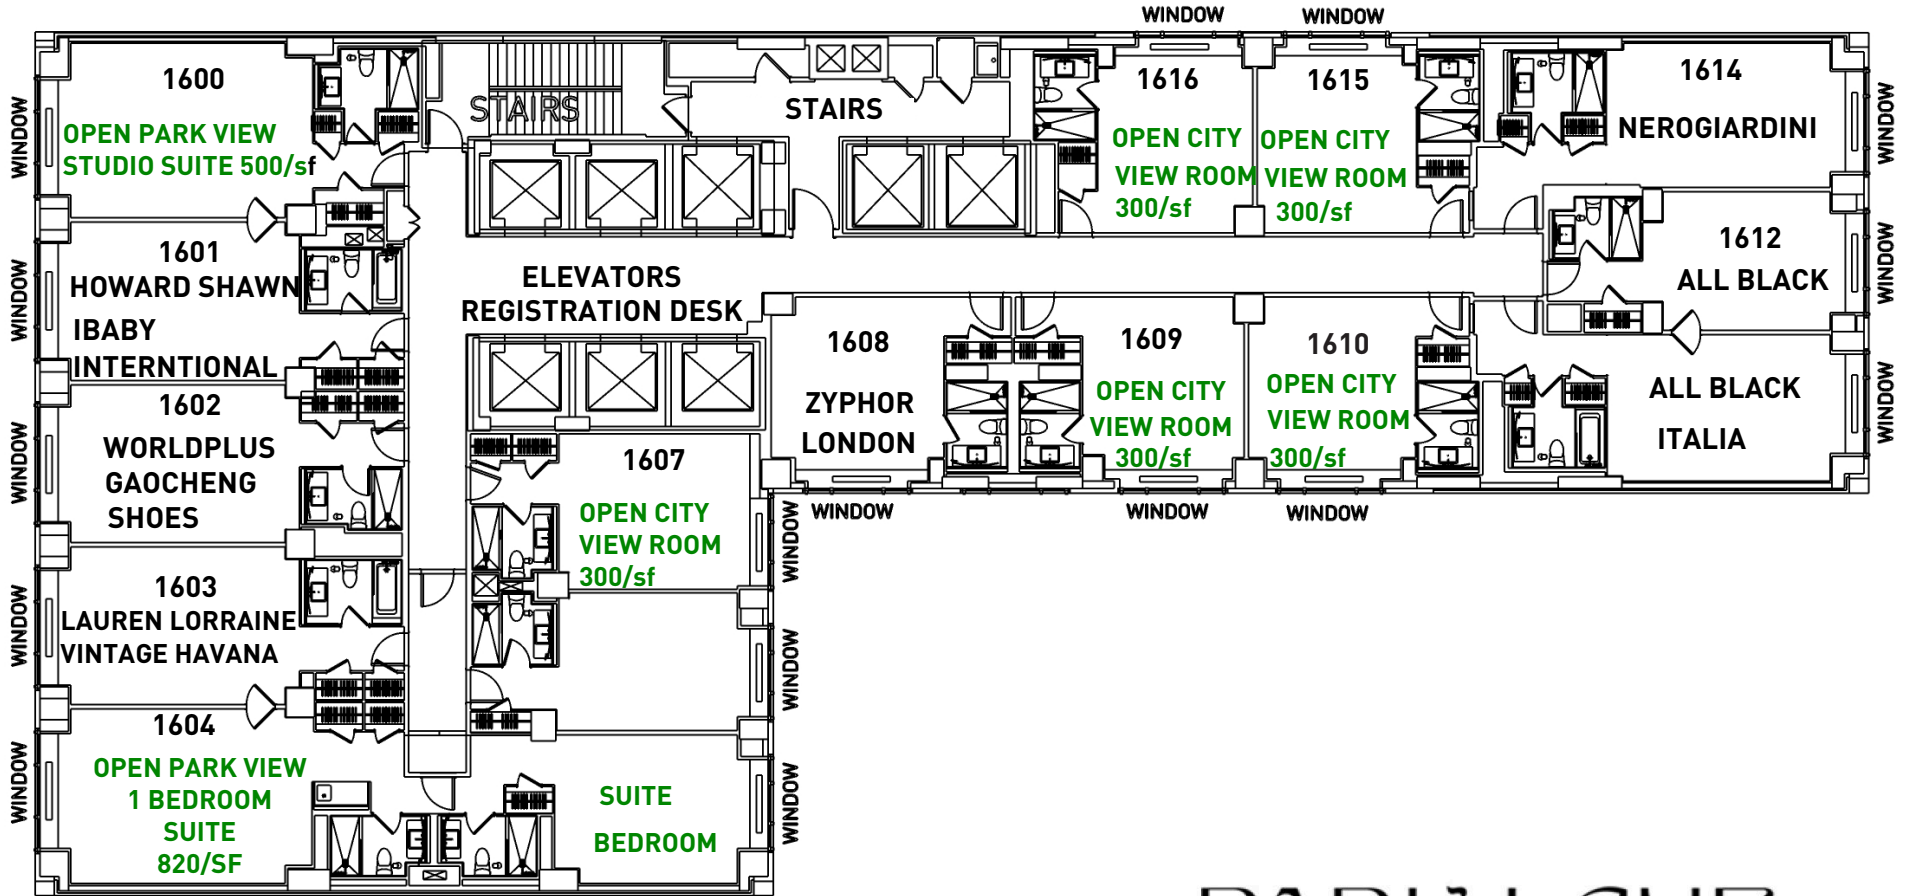

16TH FLOOR

FOOTWEAR SHOW NEW YORK EXPO

PARK LANE

36 CENTRAL PARK SOUTH
NEW YORK NY 10019

15TH FLOOR

FOOTWEAR SHOW NEW YORK EXPO

PARK LANE

36 CENTRAL PARK SOUTH
NEW YORK NY 10019

14TH FLOOR

FOOTWEAR SHOW NEW YORK EXPO

PARK LANE

36 CENTRAL PARK SOUTH
NEW YORK NY 10019

PARK CENTRAL HOTEL

NEW YORK

PARK CENTRAL HOTEL NEW YORK
870 7TH AVENUE NEW YORK, NY 10019

MEZZANINE LEVEL