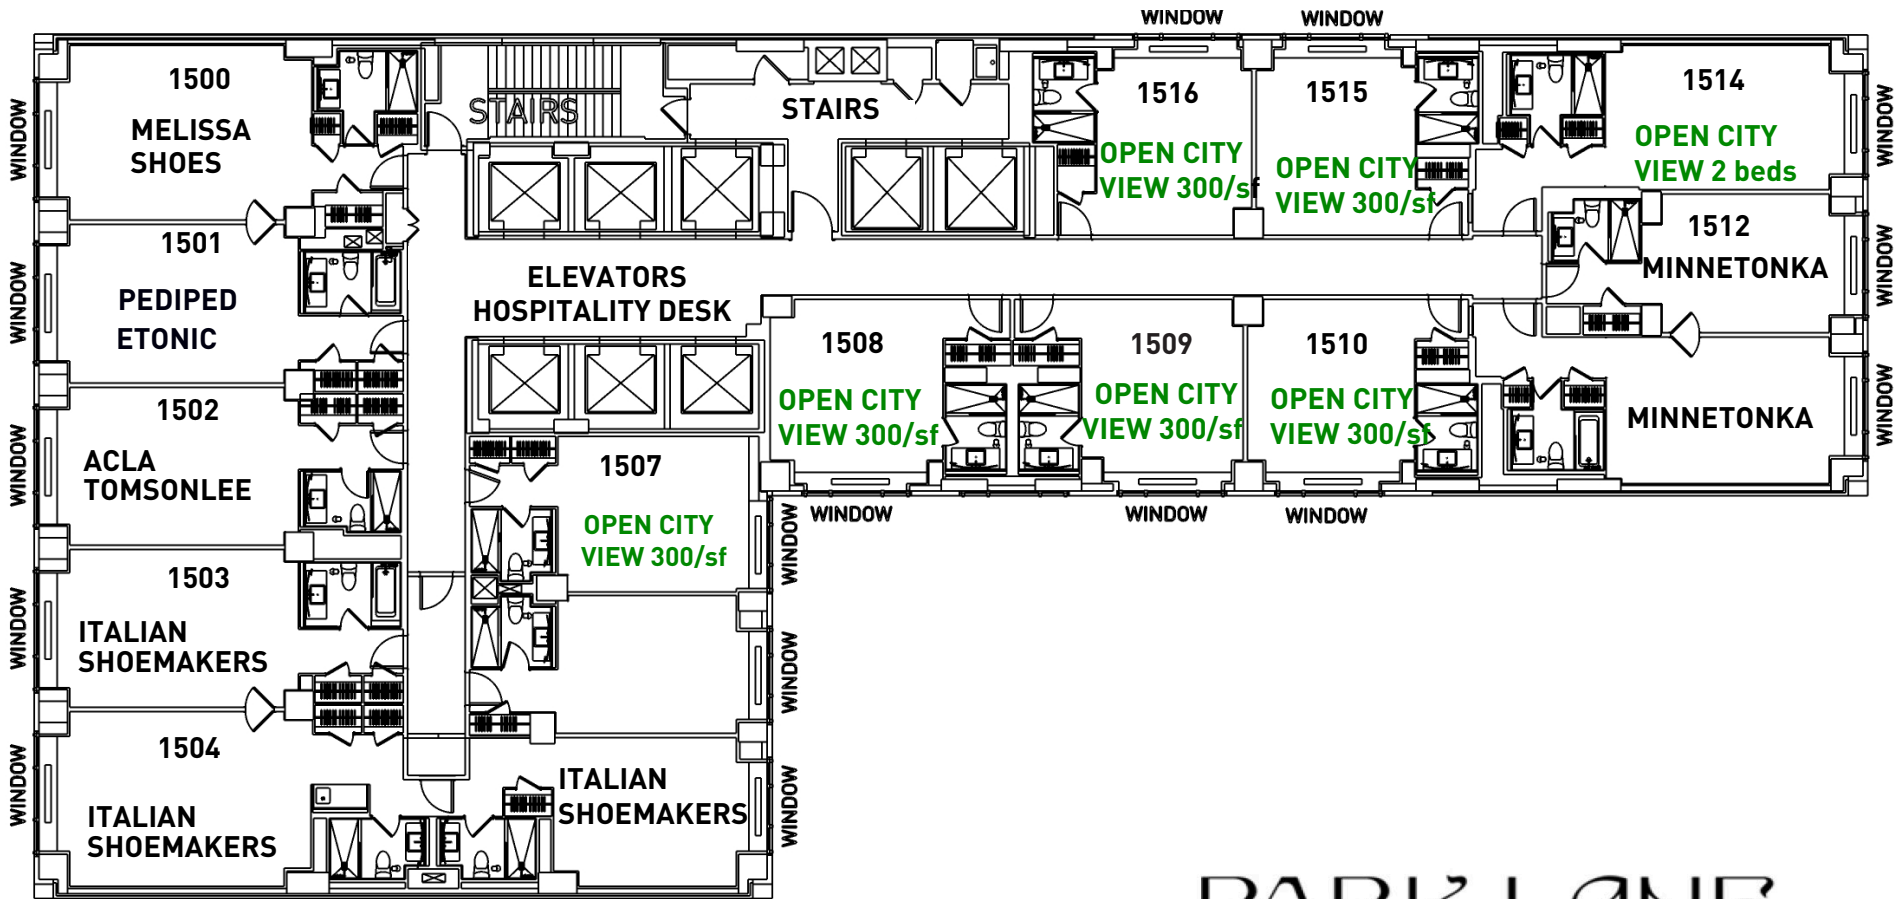

16TH FLOOR

FOOTWEAR SHOW NEW YORK EXPO

PARK LANE

36 CENTRAL PARK SOUTH
NEW YORK NY 10019

15TH FLOOR

FOOTWEAR SHOW NEW YORK EXPO

PARK LANE

36 CENTRAL PARK SOUTH
NEW YORK NY 10019

14TH FLOOR

FOOTWEAR SHOW NEW YORK EXPO

PARK LANE

36 CENTRAL PARK SOUTH
NEW YORK NY 10019

PARK CENTRAL HOTEL

NEW YORK

PARK CENTRAL HOTEL NEW YORK
870 7TH AVENUE NEW YORK, NY 10019

MEZZANINE LEVEL