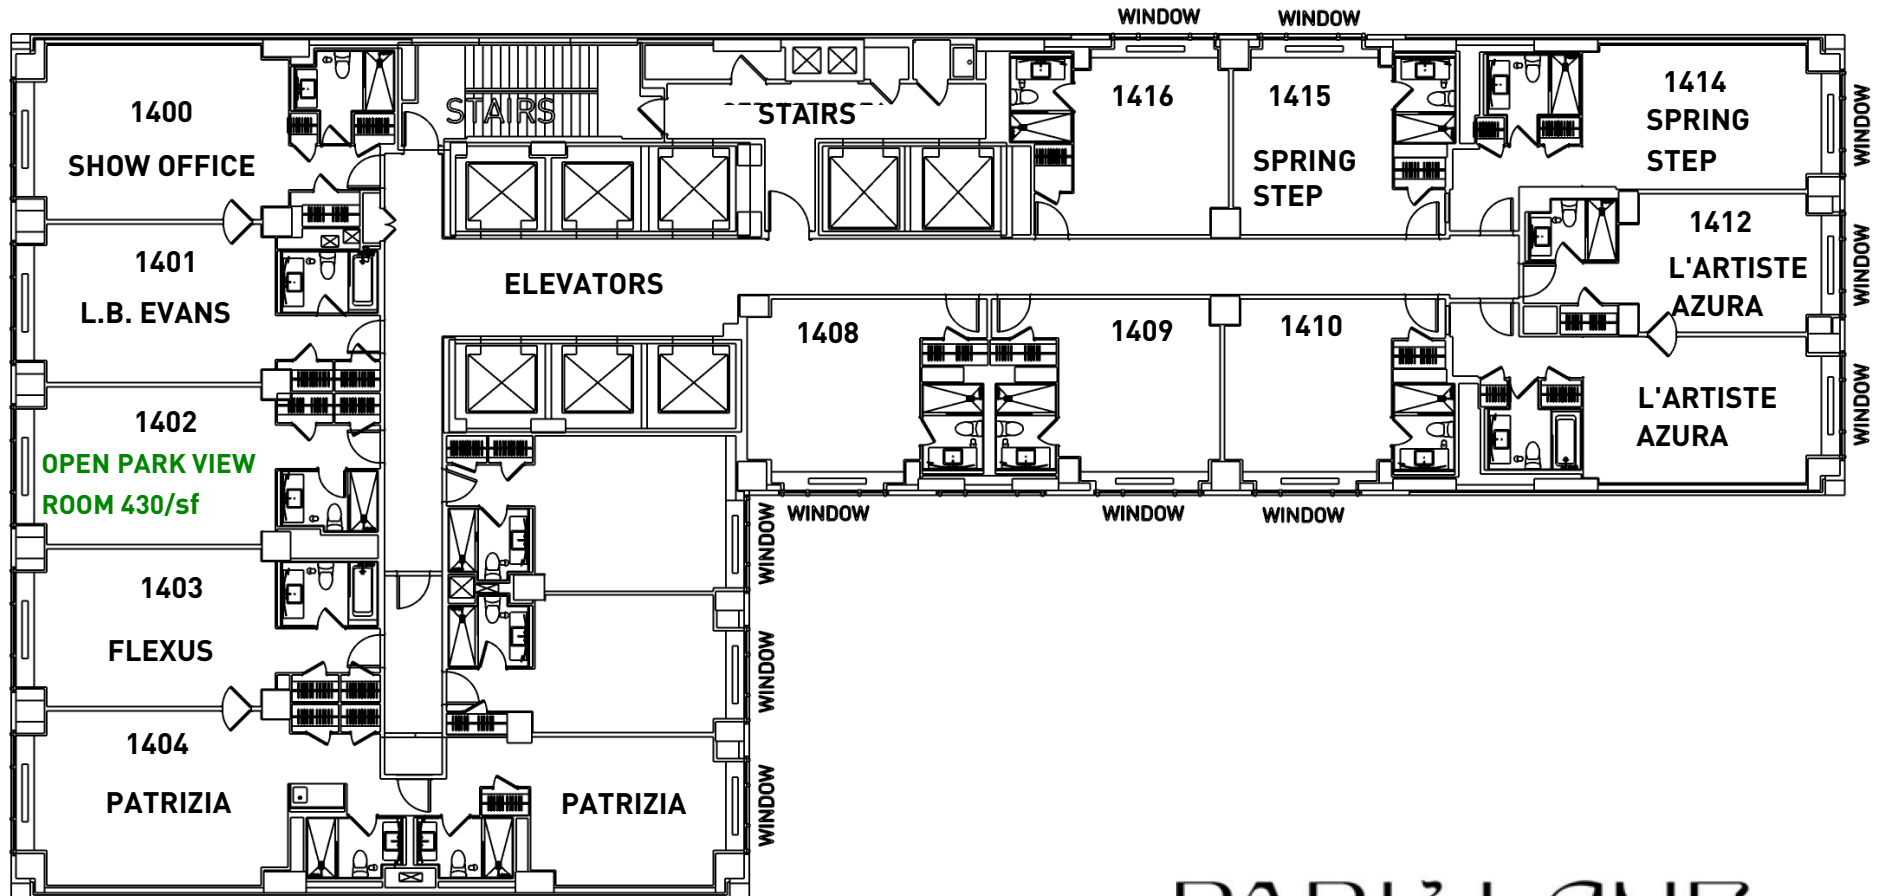

16TH FLOOR

FOOTWEAR SHOW NEW YORK EXPO

PARK LANE

36 CENTRAL PARK SOUTH
NEW YORK NY 10019

15TH FLOOR

FOOTWEAR SHOW NEW YORK EXPO

PARK LANE

36 CENTRAL PARK SOUTH
NEW YORK NY 10019

14TH FLOOR

FOOTWEAR SHOW NEW YORK EXPO

PARK LANE

36 CENTRAL PARK SOUTH
NEW YORK NY 10019

PARK CENTRAL HOTEL

NEW YORK

PARK CENTRAL HOTEL NEW YORK
870 7TH AVENUE NEW YORK, NY 10019

MEZZANINE LEVEL