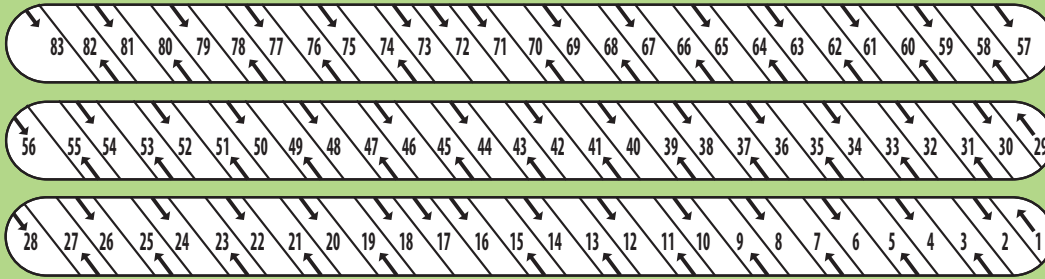

RUM RIVER

Tubing Area
Return

Walking Trail
Bridge

Burnt Lane Brook

LEGEND

- Dump Station
- Office & Laundry
- Womens/Mens Shower & restrooms
- Dumpster
- Garbage
- Porta-Potti

RUM RIVER CAMPGROUND

Trails

Dog Run

Future Expansion

TRAILERS

OVERFLOW
CARS

PAVILLION

PICKLEBALL
COURT

Shuffleboard
Court

EQUIPMENT
BUILDING

OFFICE

Horseshoes

SPEED
LIMIT
5