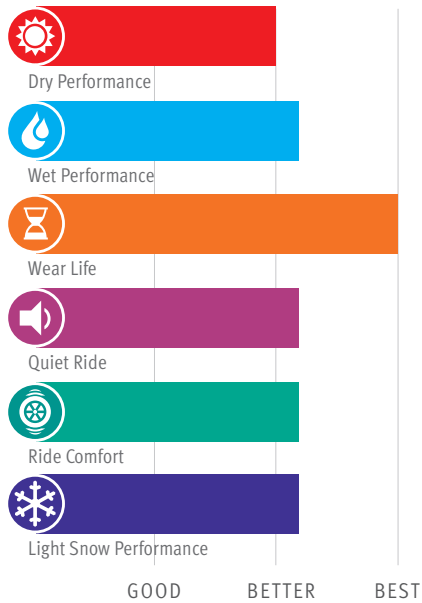

#### 3 INCREASED SEE-THROUGH VOID

and more balanced rib/groove distribution\*

\*Comparison based on Firestone Firehawk Pursuit vs. Firestone Firehawk GT Pursuit from internal testing. Results may vary depending on proper tire and vehicle maintenance, road conditions, and driving habits.

### BUILT FOR:

**TOP FITMENTS:** Dodge Charger Pursuit, Chevrolet Caprice, Ford Interceptor

**TIRE TYPE:** Pursuit, Ultra-High Performance - All-Season

### PERFORMANCE CHARACTERISTICS‡

As compared to all other UHP, high performance, summer, all-season and winter performance tires:

‡ Performance characteristics charts are designed as a general guideline to compare products within the same category of Bridgestone and Firestone products and are not intended to compare products outside of those categories or products from other manufacturers. Charts are based on comparing attributes of like tire types/categories and are not a reflection of performance testing data.