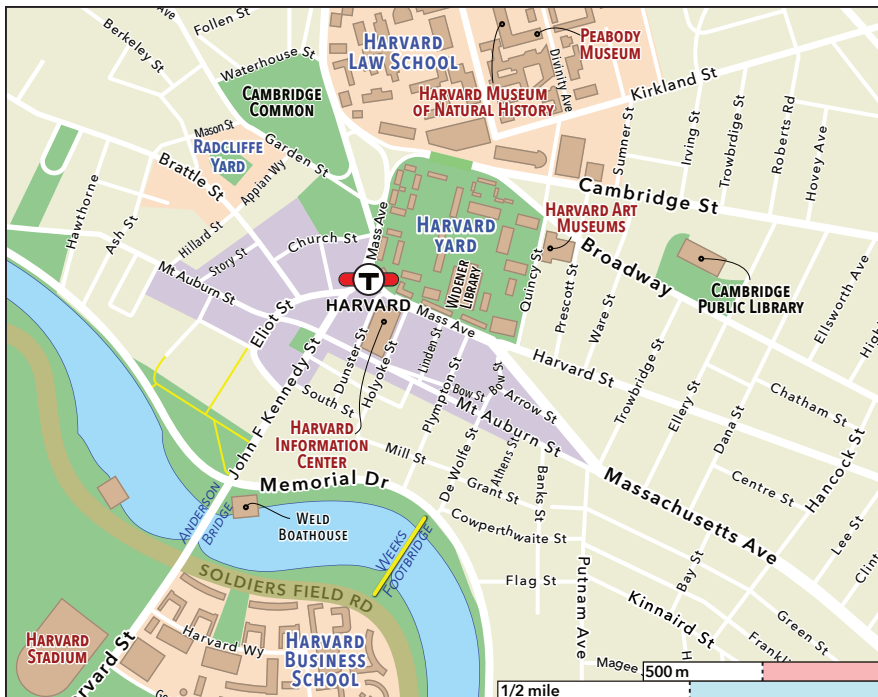

HARVARD
1 mile/1.6 km
Detail on reverse

MARRIOTT
BOSTON
COPLEY PLACE
110 HUNTINGTON AVE
617 236 5800

Massachusetts Bay Transportation Authority Rapid Transit/Key Bus Routes Map

MARRIOTT
BOSTON
 COPLEY PLACE
 110 HUNTINGTON AVE
 617 236 5800

MBTA Map © Copyright MBTA
 Other Maps © Copyright 2024 Andrew Ferreira
 BOSCO B-Side, z=250 v.2 www.drew.boston