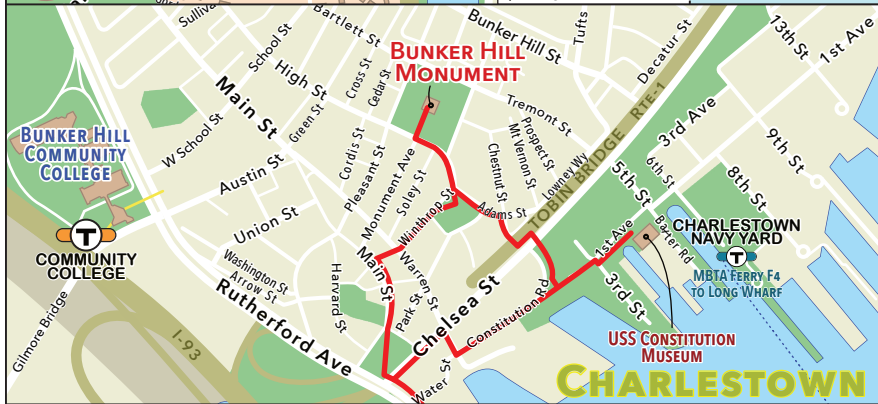

HARVARD
1 mile/1.6 km
Detail on reverse

MARRIOTT
BOSTON
COPLEY PLACE
110 HUNTINGTON AVE
617 236 5800

Massachusetts Bay Transportation Authority Rapid Transit/Key Bus Routes Map

MARRIOTT
BOSTON
 COPLEY PLACE
 110 HUNTINGTON AVE
 617 236 5800

MBTA Map © Copyright MBTA
 Other Maps © Copyright 2024 Andrew Ferreira
 BOSCO B-Side, z=250 v.2 www.drew.boston