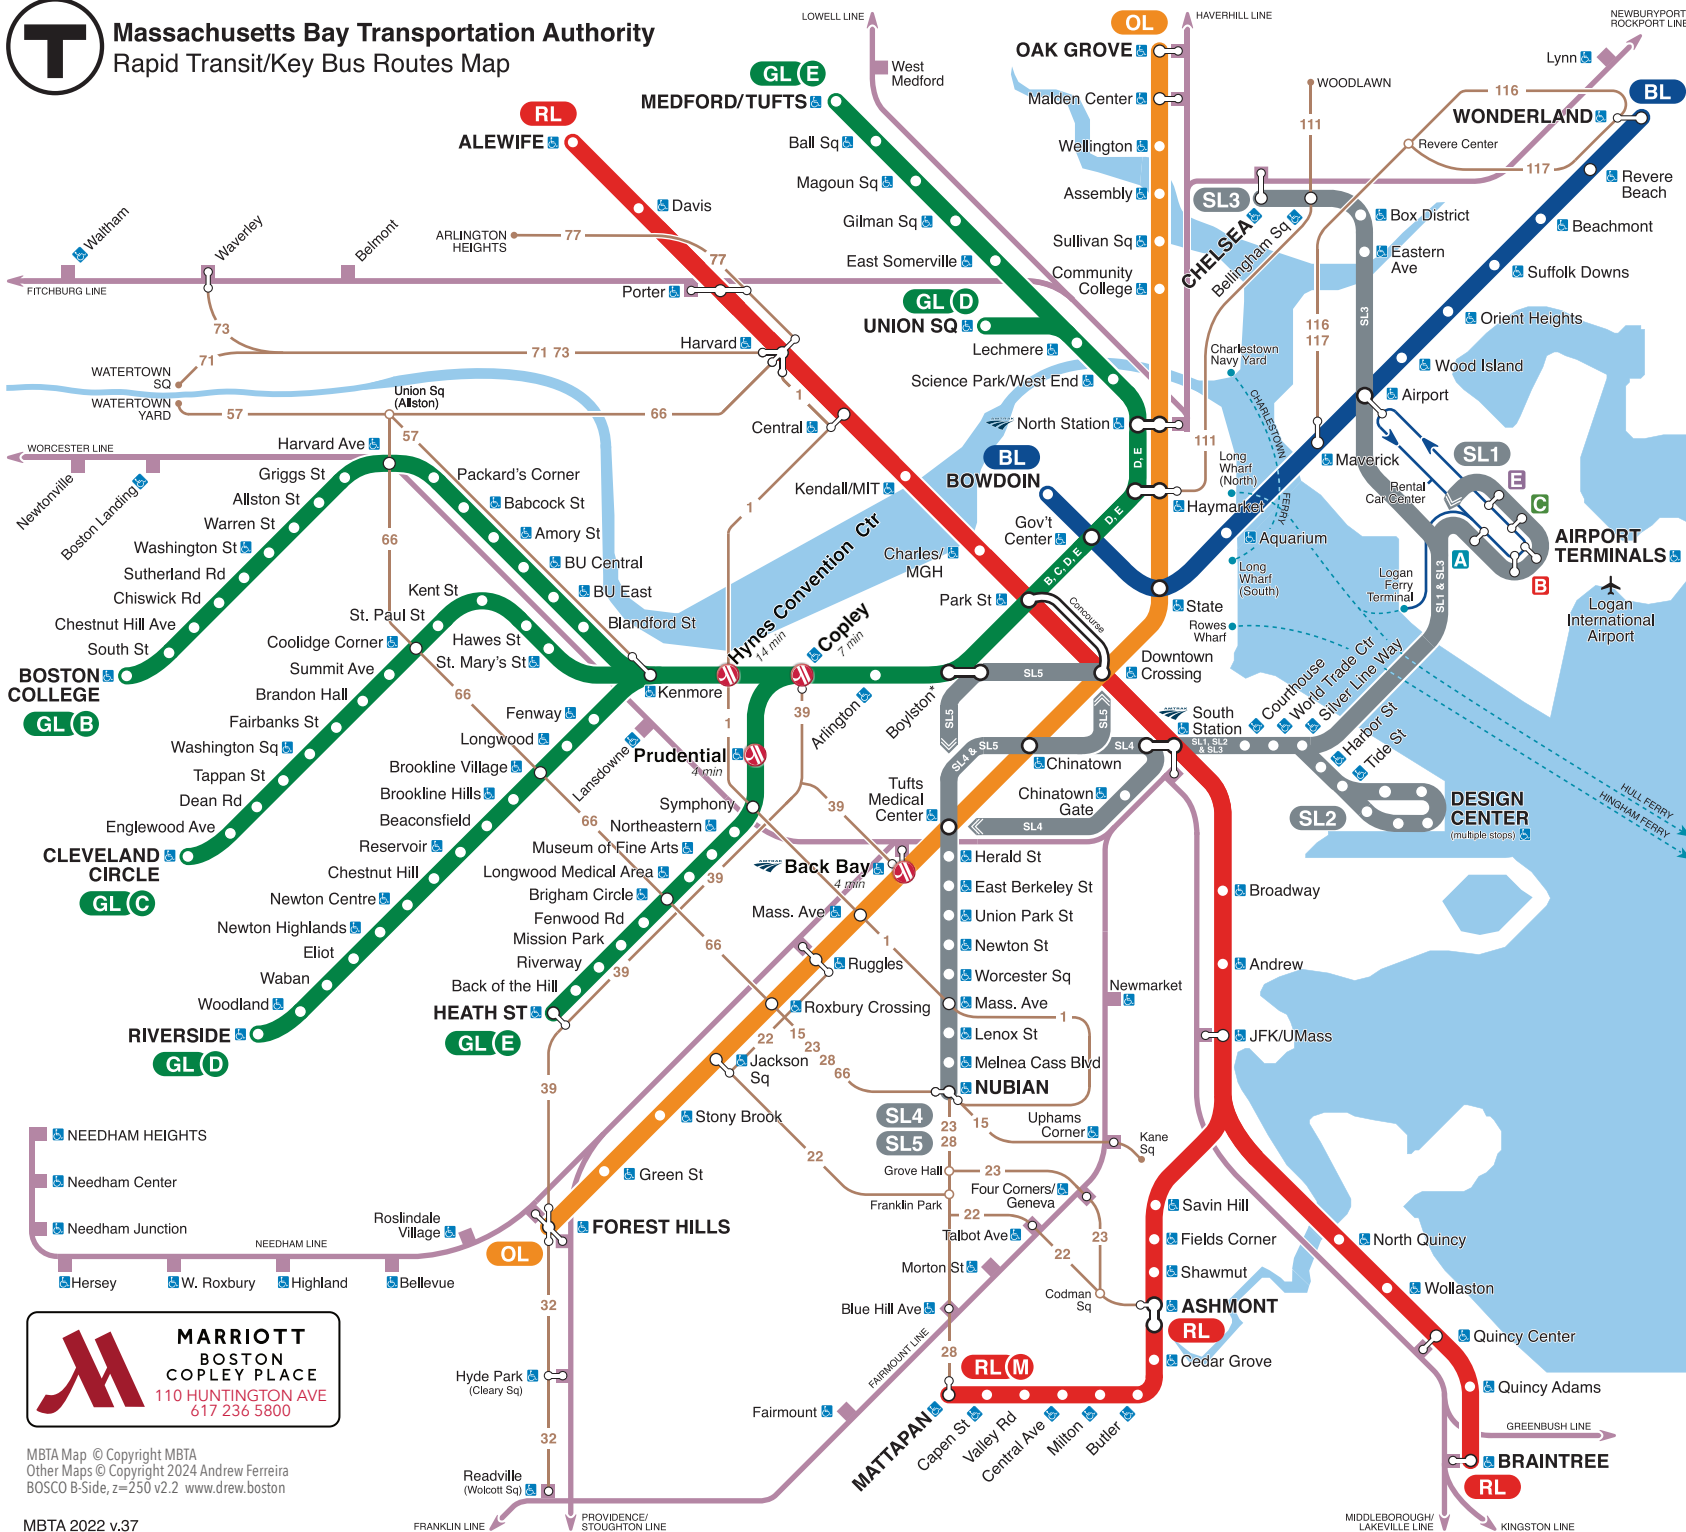

HARVARD
1 mile/1.6 km
Detail on reverse

MARRIOTT
BOSTON
COPLEY PLACE
110 HUNTINGTON AVE
617 236 5800

Massachusetts Bay Transportation Authority Rapid Transit/Key Bus Routes Map

MARRIOTT
BOSTON
 COPLEY PLACE
 110 HUNTINGTON AVE
 617 236 5800

MBTA Map © Copyright MBTA
 Other Maps © Copyright 2024 Andrew Ferreira
 BOSCO B-Side, z=250 v.2 www.drew.boston