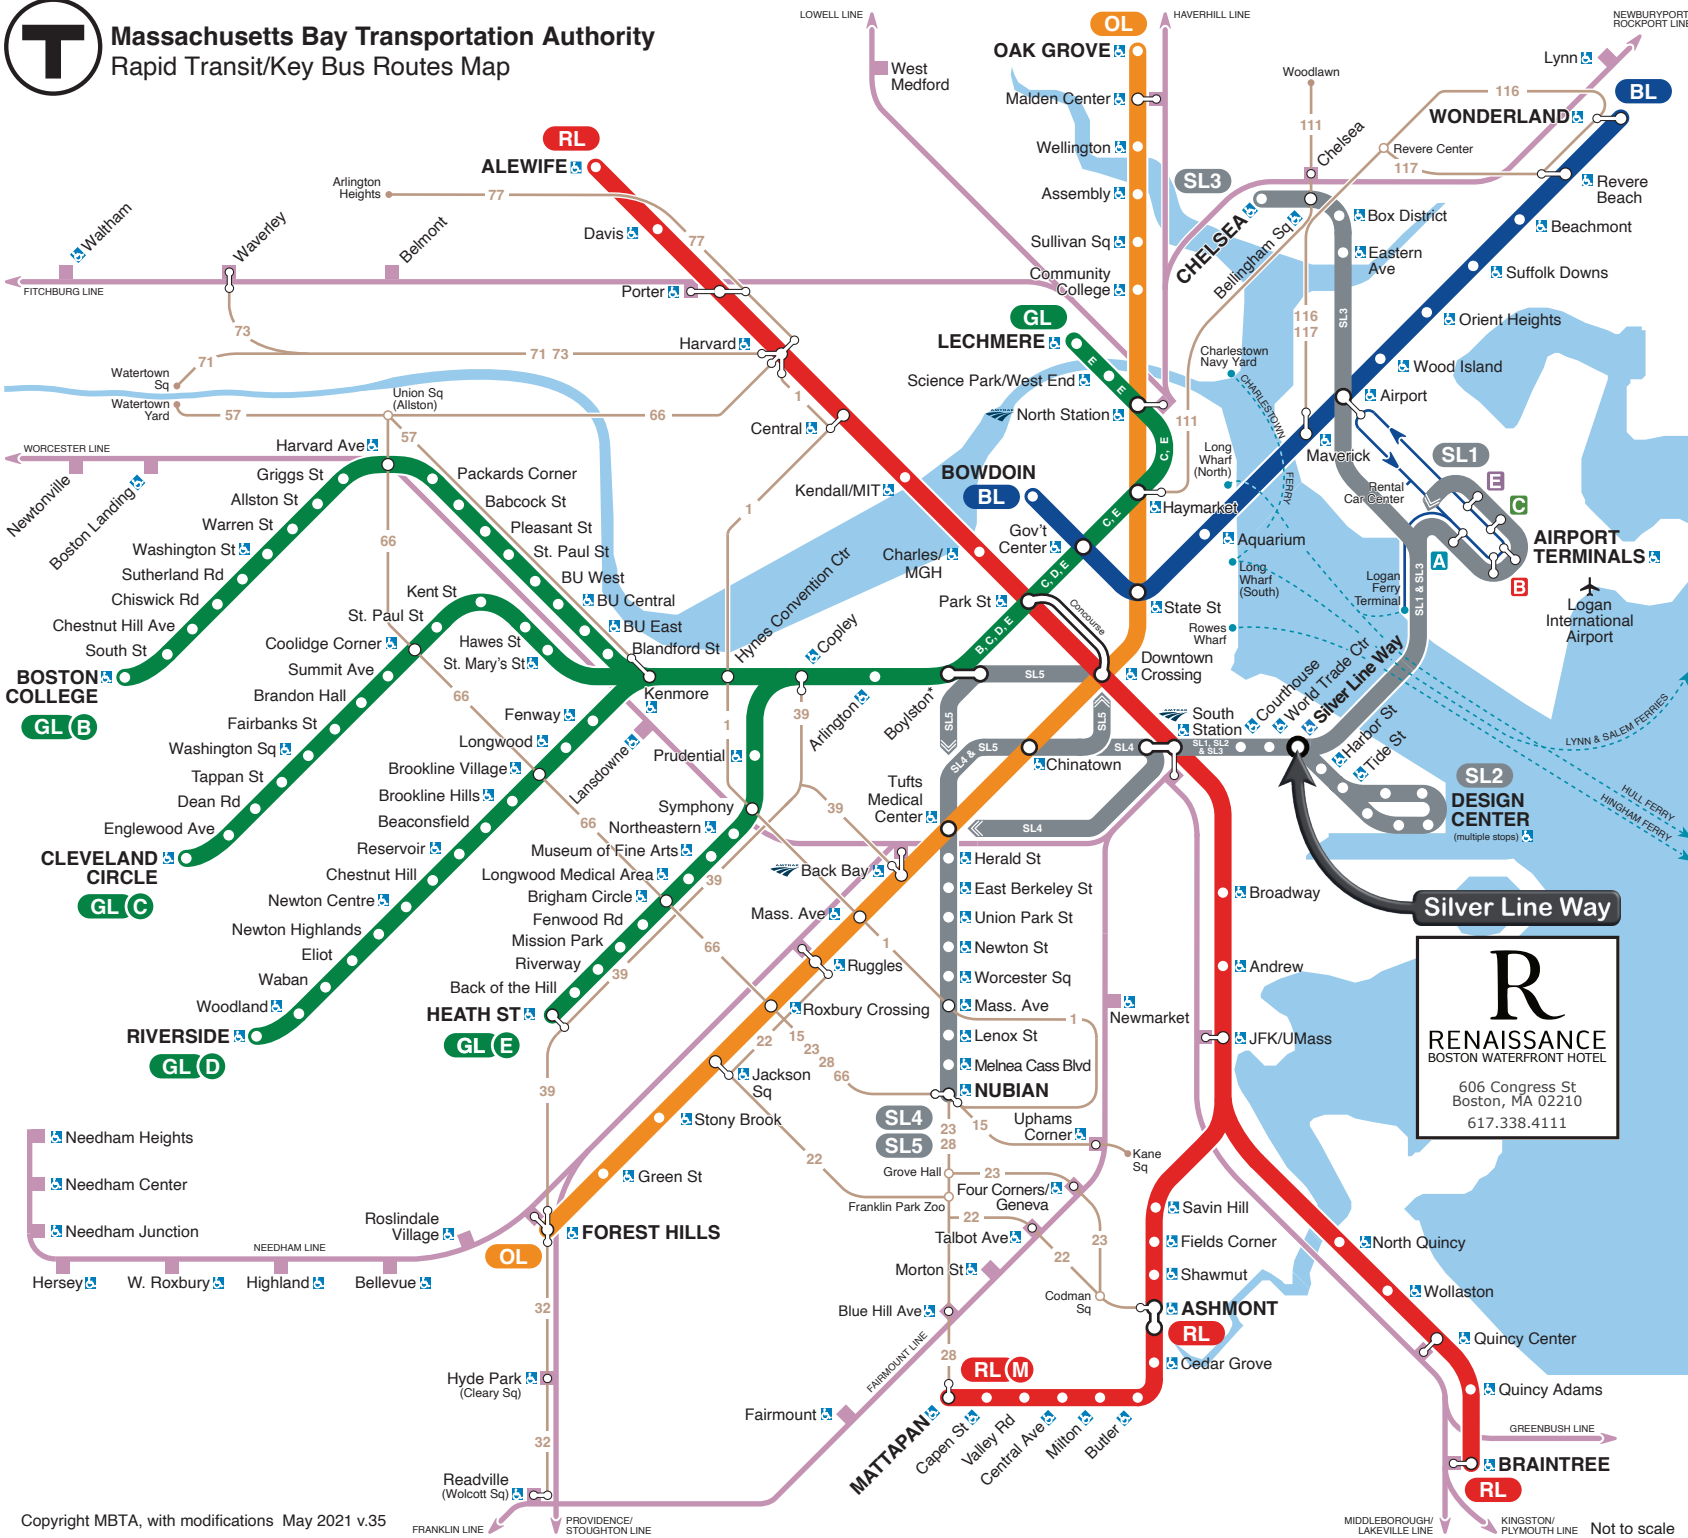

# Massachusetts Bay Transportation Authority Rapid Transit/Key Bus Routes Map

## Fares

Adults: \$2.40  
 Child (11 and under): Free  
 One day pass: \$12.75  
 Seven day pass: \$22.50

Passes can be purchased at World Trade Center station.

## General Information

When boarding at Silver Line Way, use exact change or a pass. To purchase a pass or use a credit card, board at World Trade Center station.

INBOUND vehicles are heading toward the center stations (e.g. Park Street) and OUTBOUND ones are heading away. At stations in the center, signs will display the direction of the line (e.g. NORTHBOUND).

Only SL1 OUTBOUND buses go to the Airport.  
 All INBOUND Silver Line buses go to South Station.

There are many free smartphone apps that provide realtime subway and bus information. Visit: [www.mbta.com/trip-planner](http://www.mbta.com/trip-planner)