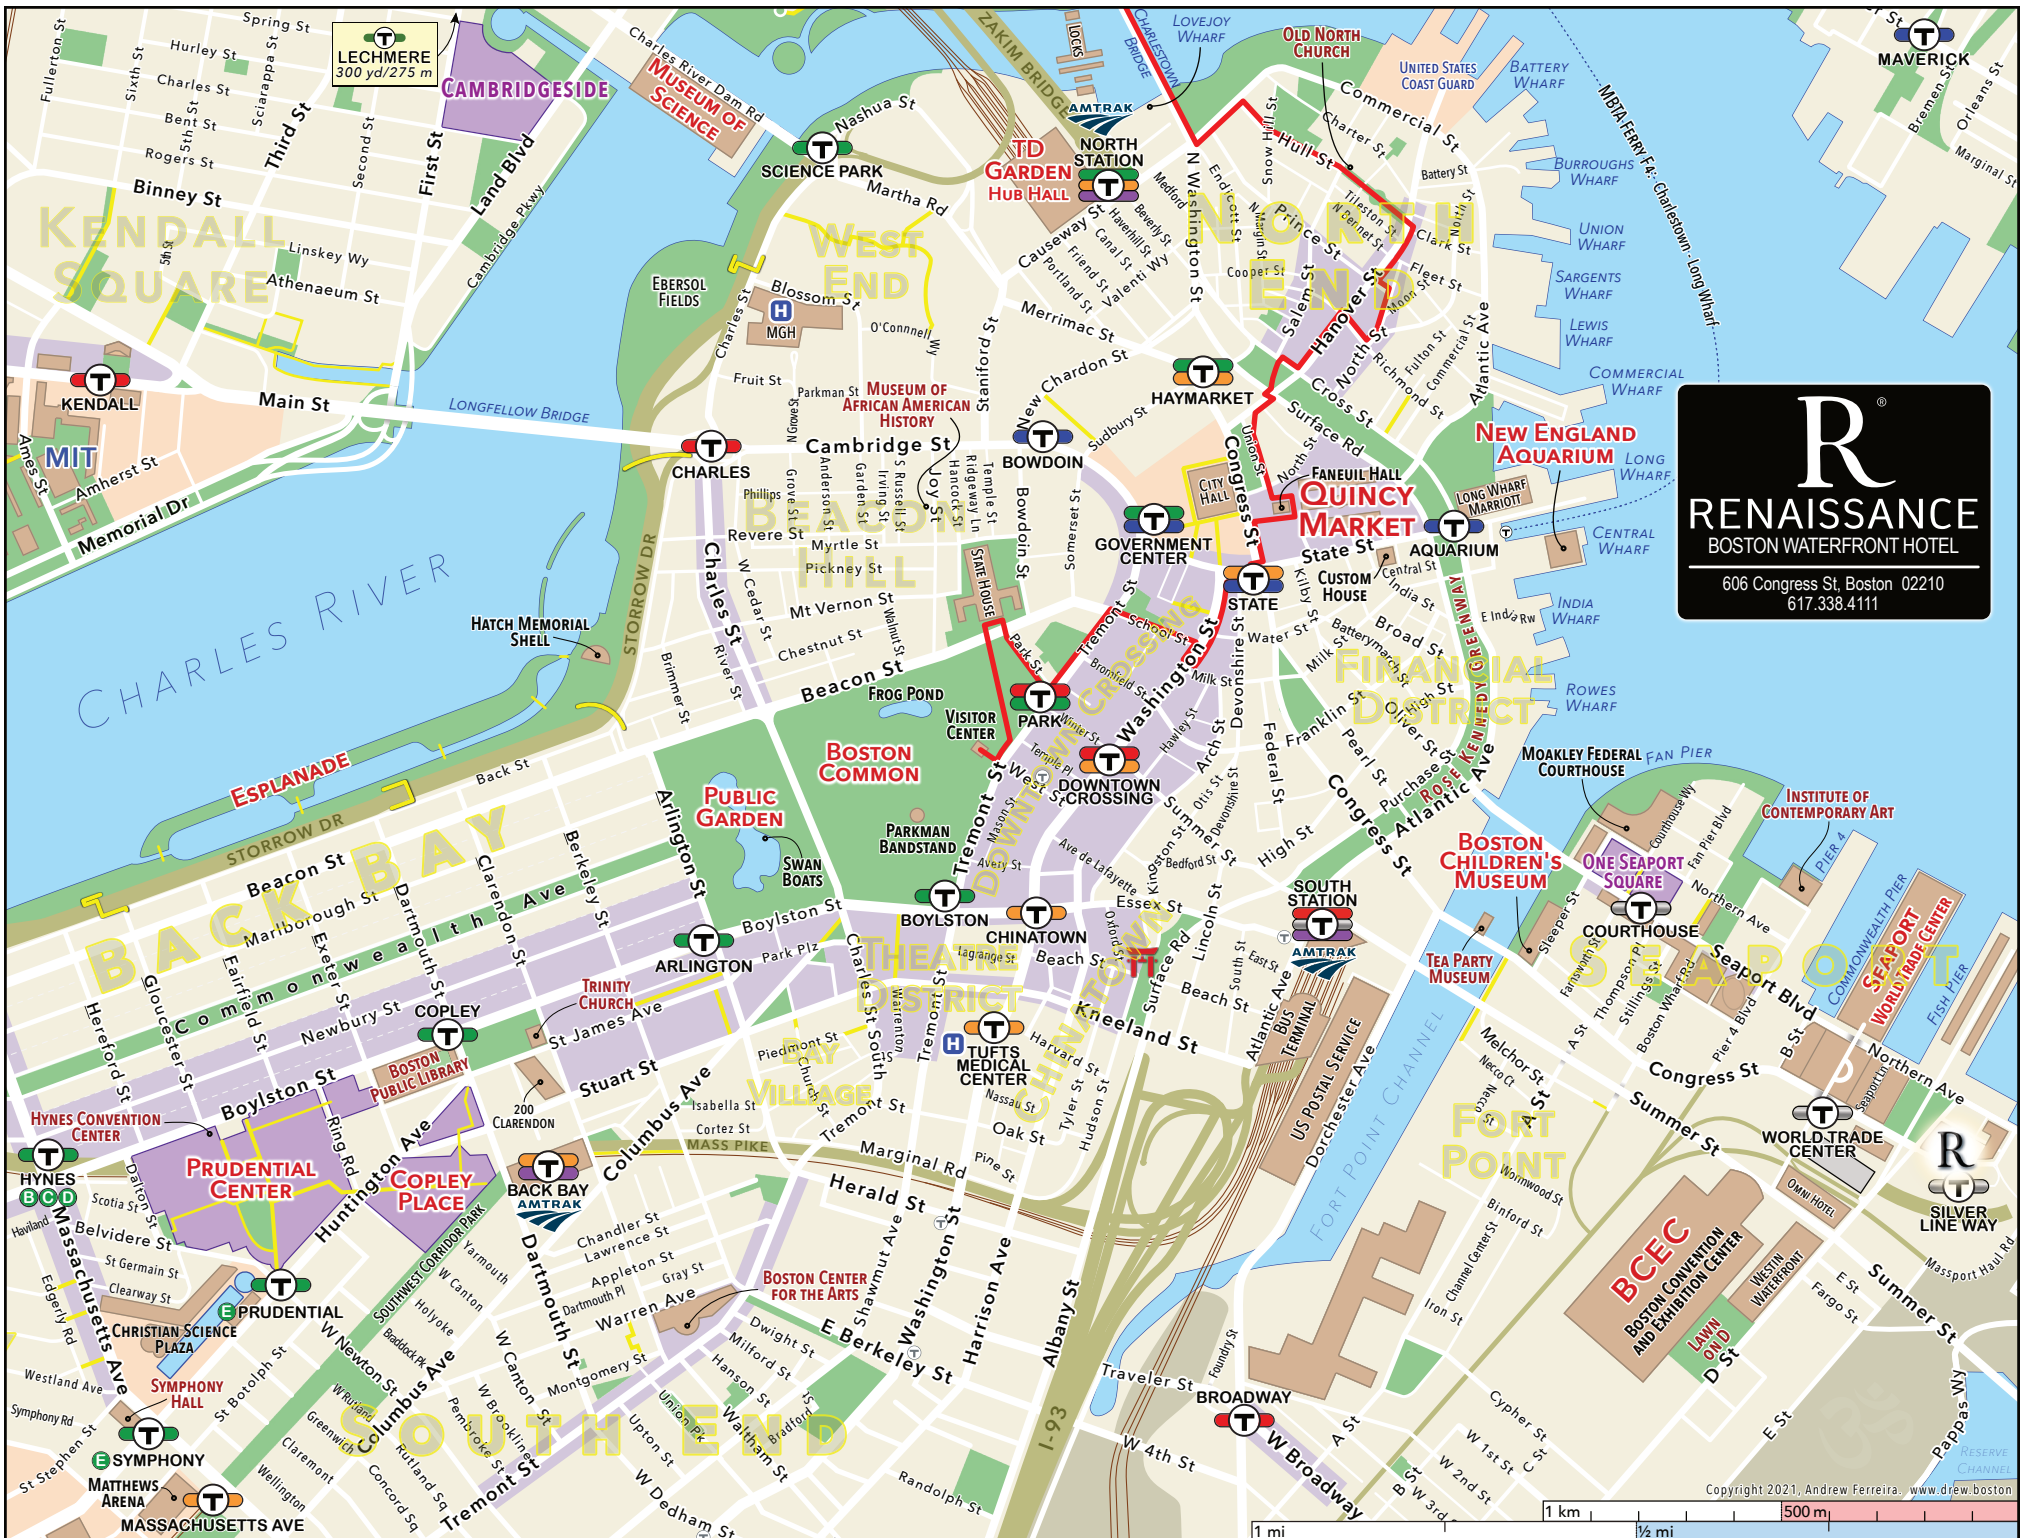

R
RENAISSANCE
BOSTON WATERFRONT HOTEL

---

606 Congress St, Boston 02210
617.338.4111