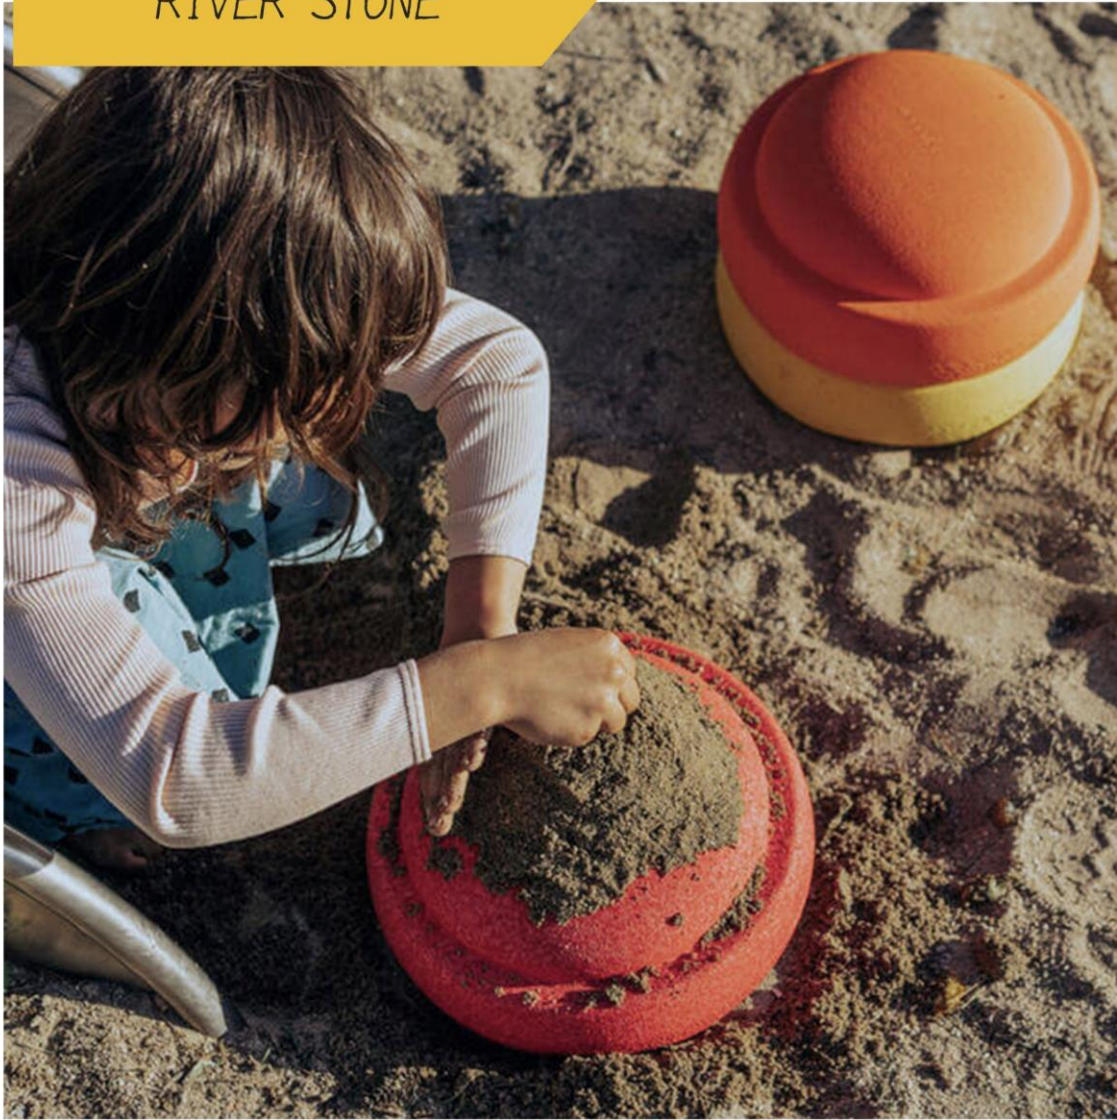

RIVER STONE

N0250301

**COLOR RIVER STONE
FLOWER RED**

Material: EPP FOAM
Size: 28X28 cm
Support Customized Color

N0250302

**COLOR RIVER STONE
FLOWER GREEN**

Material: EPP FOAM
Size: 28X28 cm
Support Customized Color