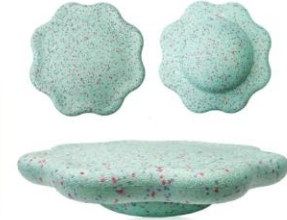

N0250304

**BALANCE BOARD
GREEN**

Material: EPP FOAM
Size: 33X33 cm
Support Customized Color