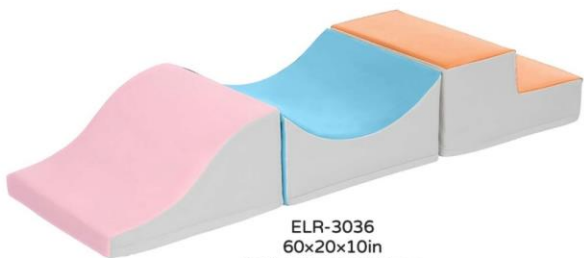

T-65
275x45x45cm
Suede fabric+PU foam

Soft Play Set

HN-240318
92x58x50cm
Velvet+PU foam+Wood

Waterproof and easy to clean

G-240414
50x45x25cm 103x25x5cm 50x45x25cm
PU leather+PU foam

Scratch and wear resistance