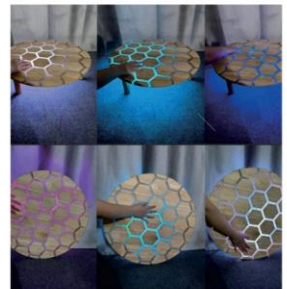

N018045
TOUCH SENDSITIVE TABLE Mounting on the wall table
Material: Acrylic
Sofa platform: 80x40x30cm
Water tube: H150xDIA. 15cm
Cube: wireless 5 faces, 30x30x30cm