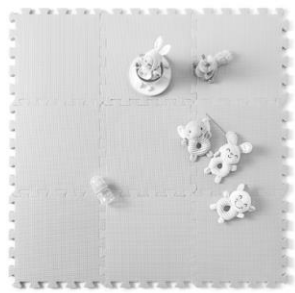

N013031

**EVA FOAM MAT
COLOR GREY**

Material: EVA Foam
Size: 90*90*1.4cm
Single Pack Size: 30*30*12.6cm