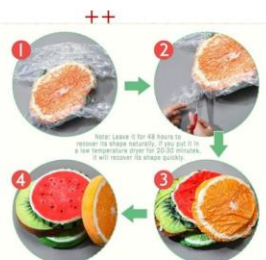

Pluffy Toys

3 D print cushion

HOT SELLING

KIWI
watermelon
lemon

fruit round pillow

N0250101

PLUSH BACKPACK RACCOON

Material:Soft fleece
Size: 38*28*cm
adjustable pack belt