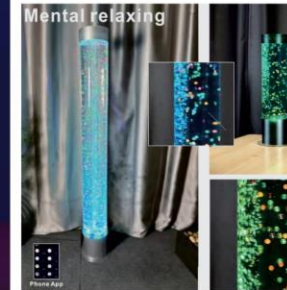

N018034
SNOW FALL TUBE WITH COLORFUL BEADS
Material: Acrylic
Size: H100/120/150/180/200xDia10/12/15/18/20cm
EU,UK,USA plug