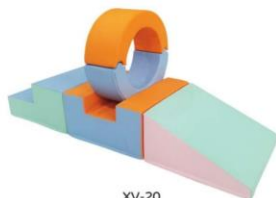

XV-20
150x50x66.5cm
PU leather+EPE foam