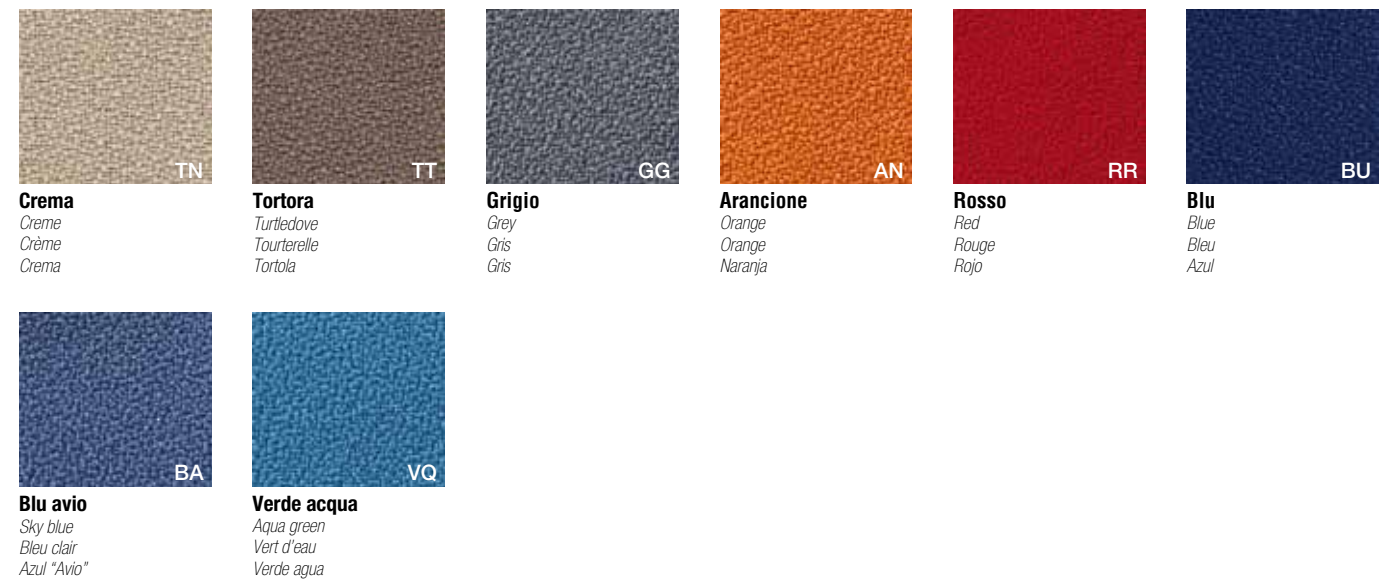

Pannello frontale
Front panel
Panneau frontal
Panel frontal