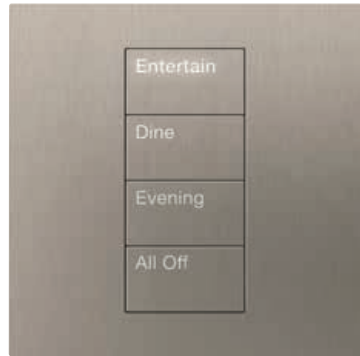

KEYPADS

Shown in Satin Nickel (**SN**)