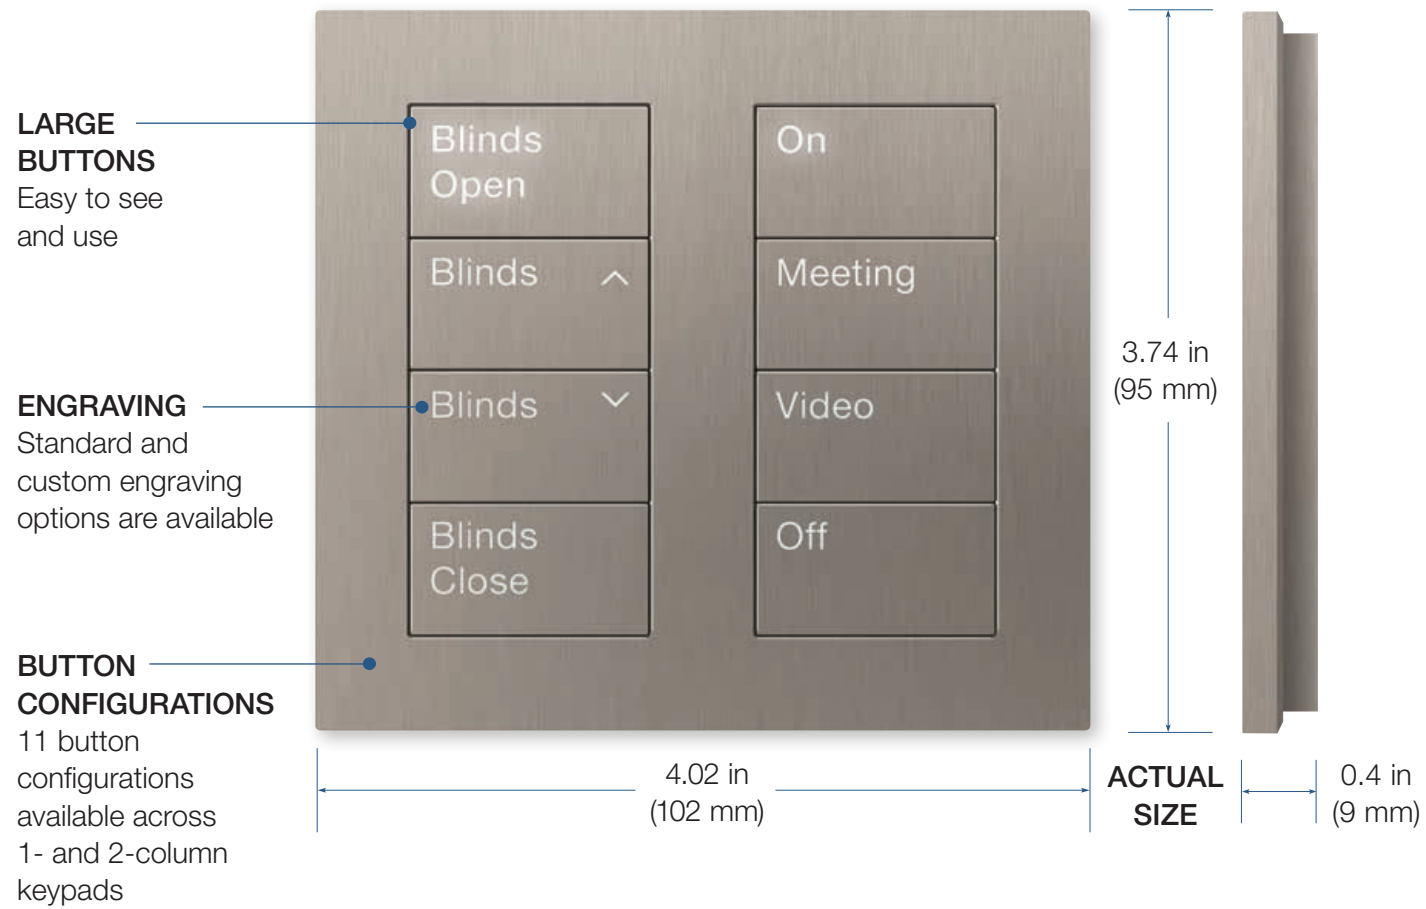

SUBTLE ELEGANCE FOR ANY SPACE

Buttons and faceplates are flush to each other and feature consistent material, creating a clean, minimalist look.

EASY TO USE

Large, tactile buttons with backlit, engraved text are simple to operate and easy to find in a darkened room.

DYNAMIC BACKLIGHTING

Brighter backlighting indicates active scene. Backlighting automatically adjusts to ambient light levels in the space.

TACTILE FEEDBACK

Subtle click confirms user touch