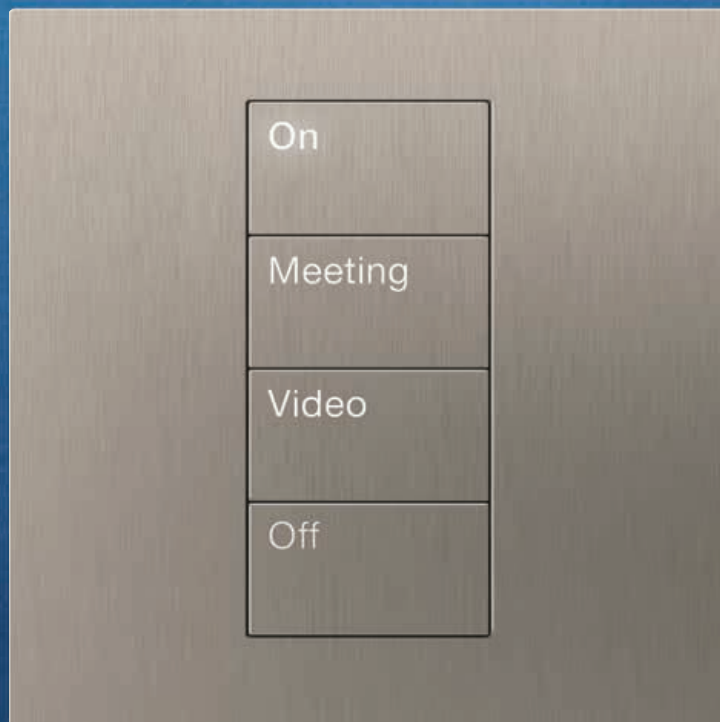

Elevate the user experience
with sleek and intuitive design

PALLADIOM

by LUTRON

Aesthetic options for every project and price point.
lutron.com/palladiom