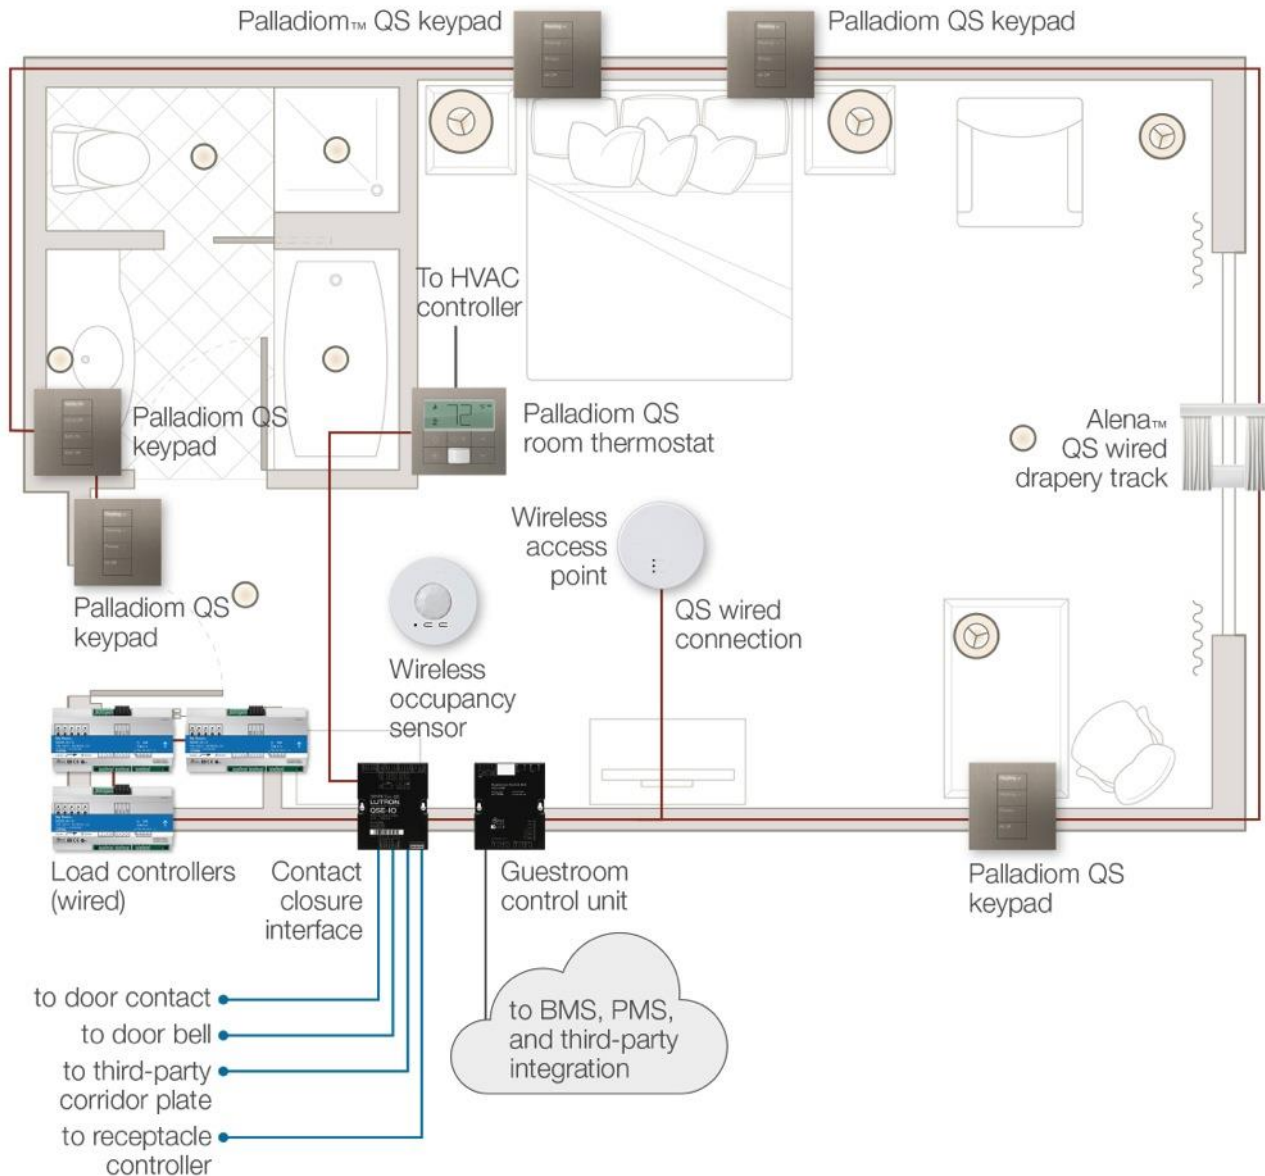

myRoom™ plus - Example