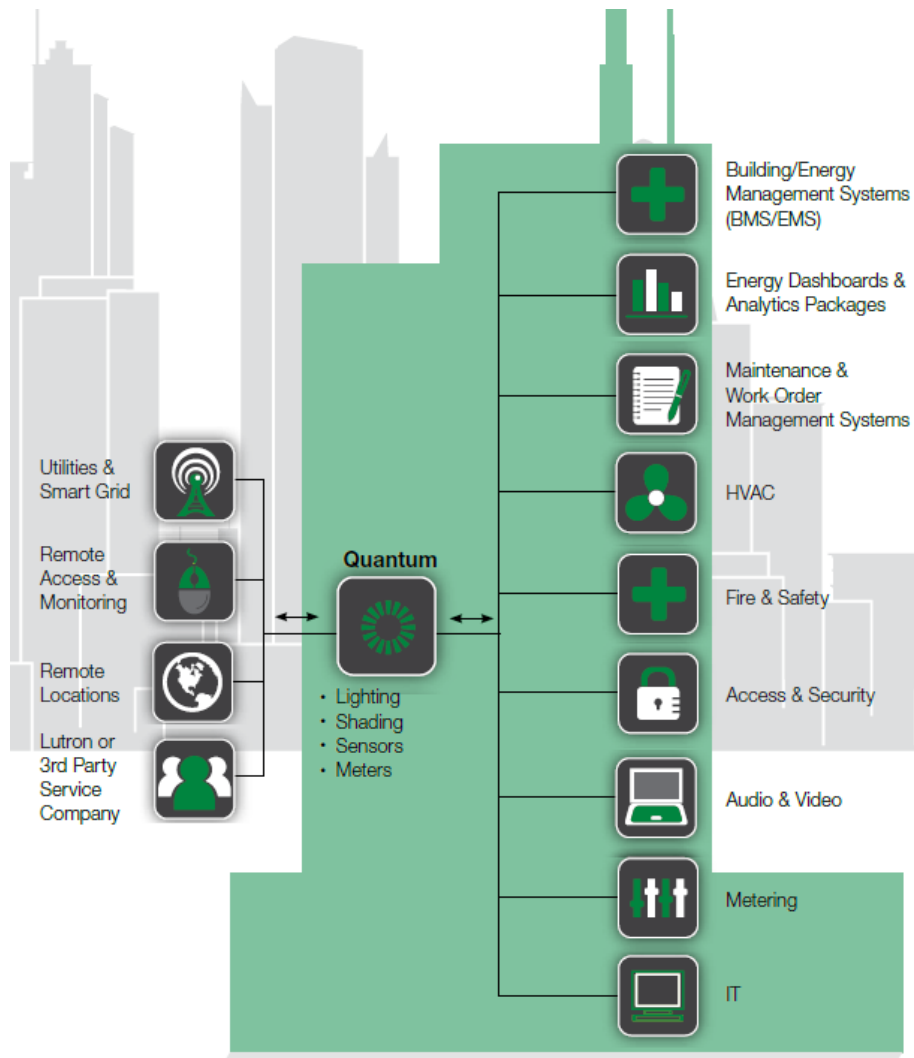

## Advanced Integration Capabilities

DMX 512

TouchScreens

Meters

BMS Systems

## A Variety of Window Covering Options

Roller Shades

Draperies

Skylight Shades

Roman Shades

Venetian Blinds

## Ability to Handle ALL Load Types

Centralized Panels

Distributed Energi Savr Nodes (Ecosystem, Switching, & 0-10V models)

Ecosystem Digital Addressable Ballasts and LED Drivers

DIN-rail Offering (Ecosystem, DALI, 0-10V, Switching, & Phase Adaptive models)

# Public Space Solution