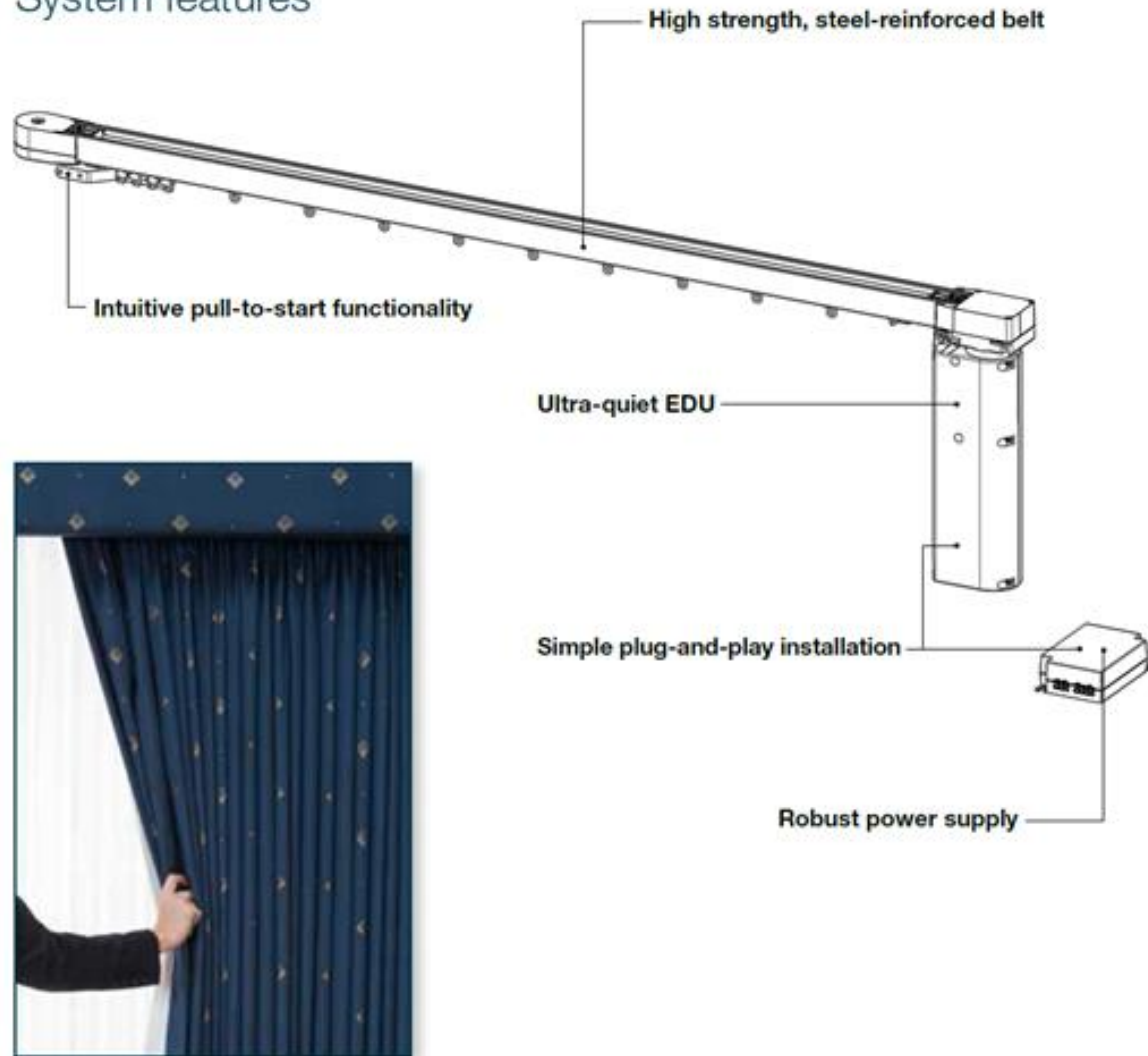

Alena™ Drapery Track

- Pull-to-start functionality – user tugs in the direction he wants shade to move and the drive takes over
- Standalone/Manual, QS, and QS wireless versions – allows for motorized operation with or without remote controls
- Left, right, and center draw options
- Straight track up to 5m (16ft)
- Cost effective guestroom solution

System features