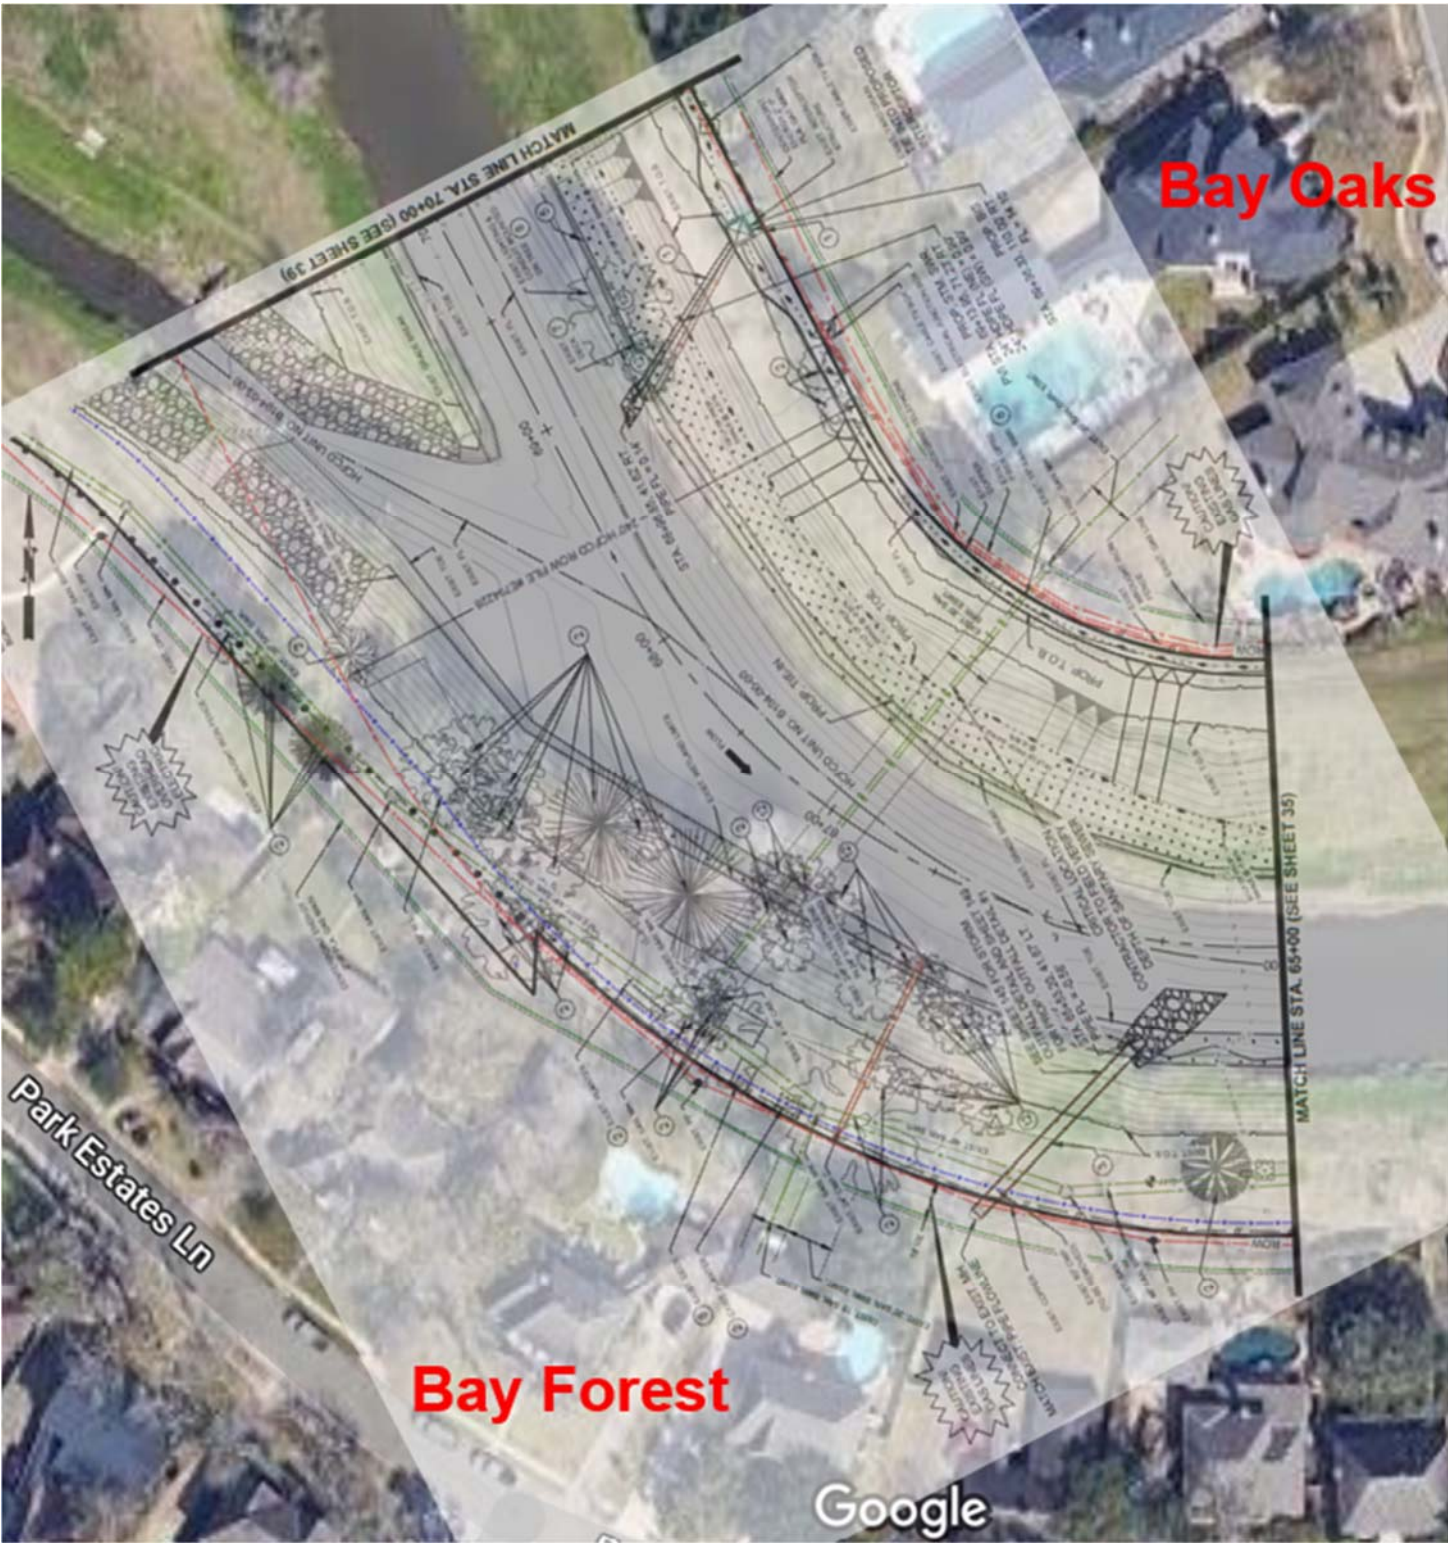

Exist Fence

Horsepen Bayou

Google

Horsepen Bayou

SharpNDE

Bay Oaks

Bay Forest

Google

Bay Oaks

Bay Forest

Park Estates Ln

Google

MATCH LINE STA. 70+00 (SEE SHEET 39)

MATCH LINE STA. 65+00 (SEE SHEET 35)

EXISTING
CONCRETE
POND

EXISTING
CONCRETE
POND