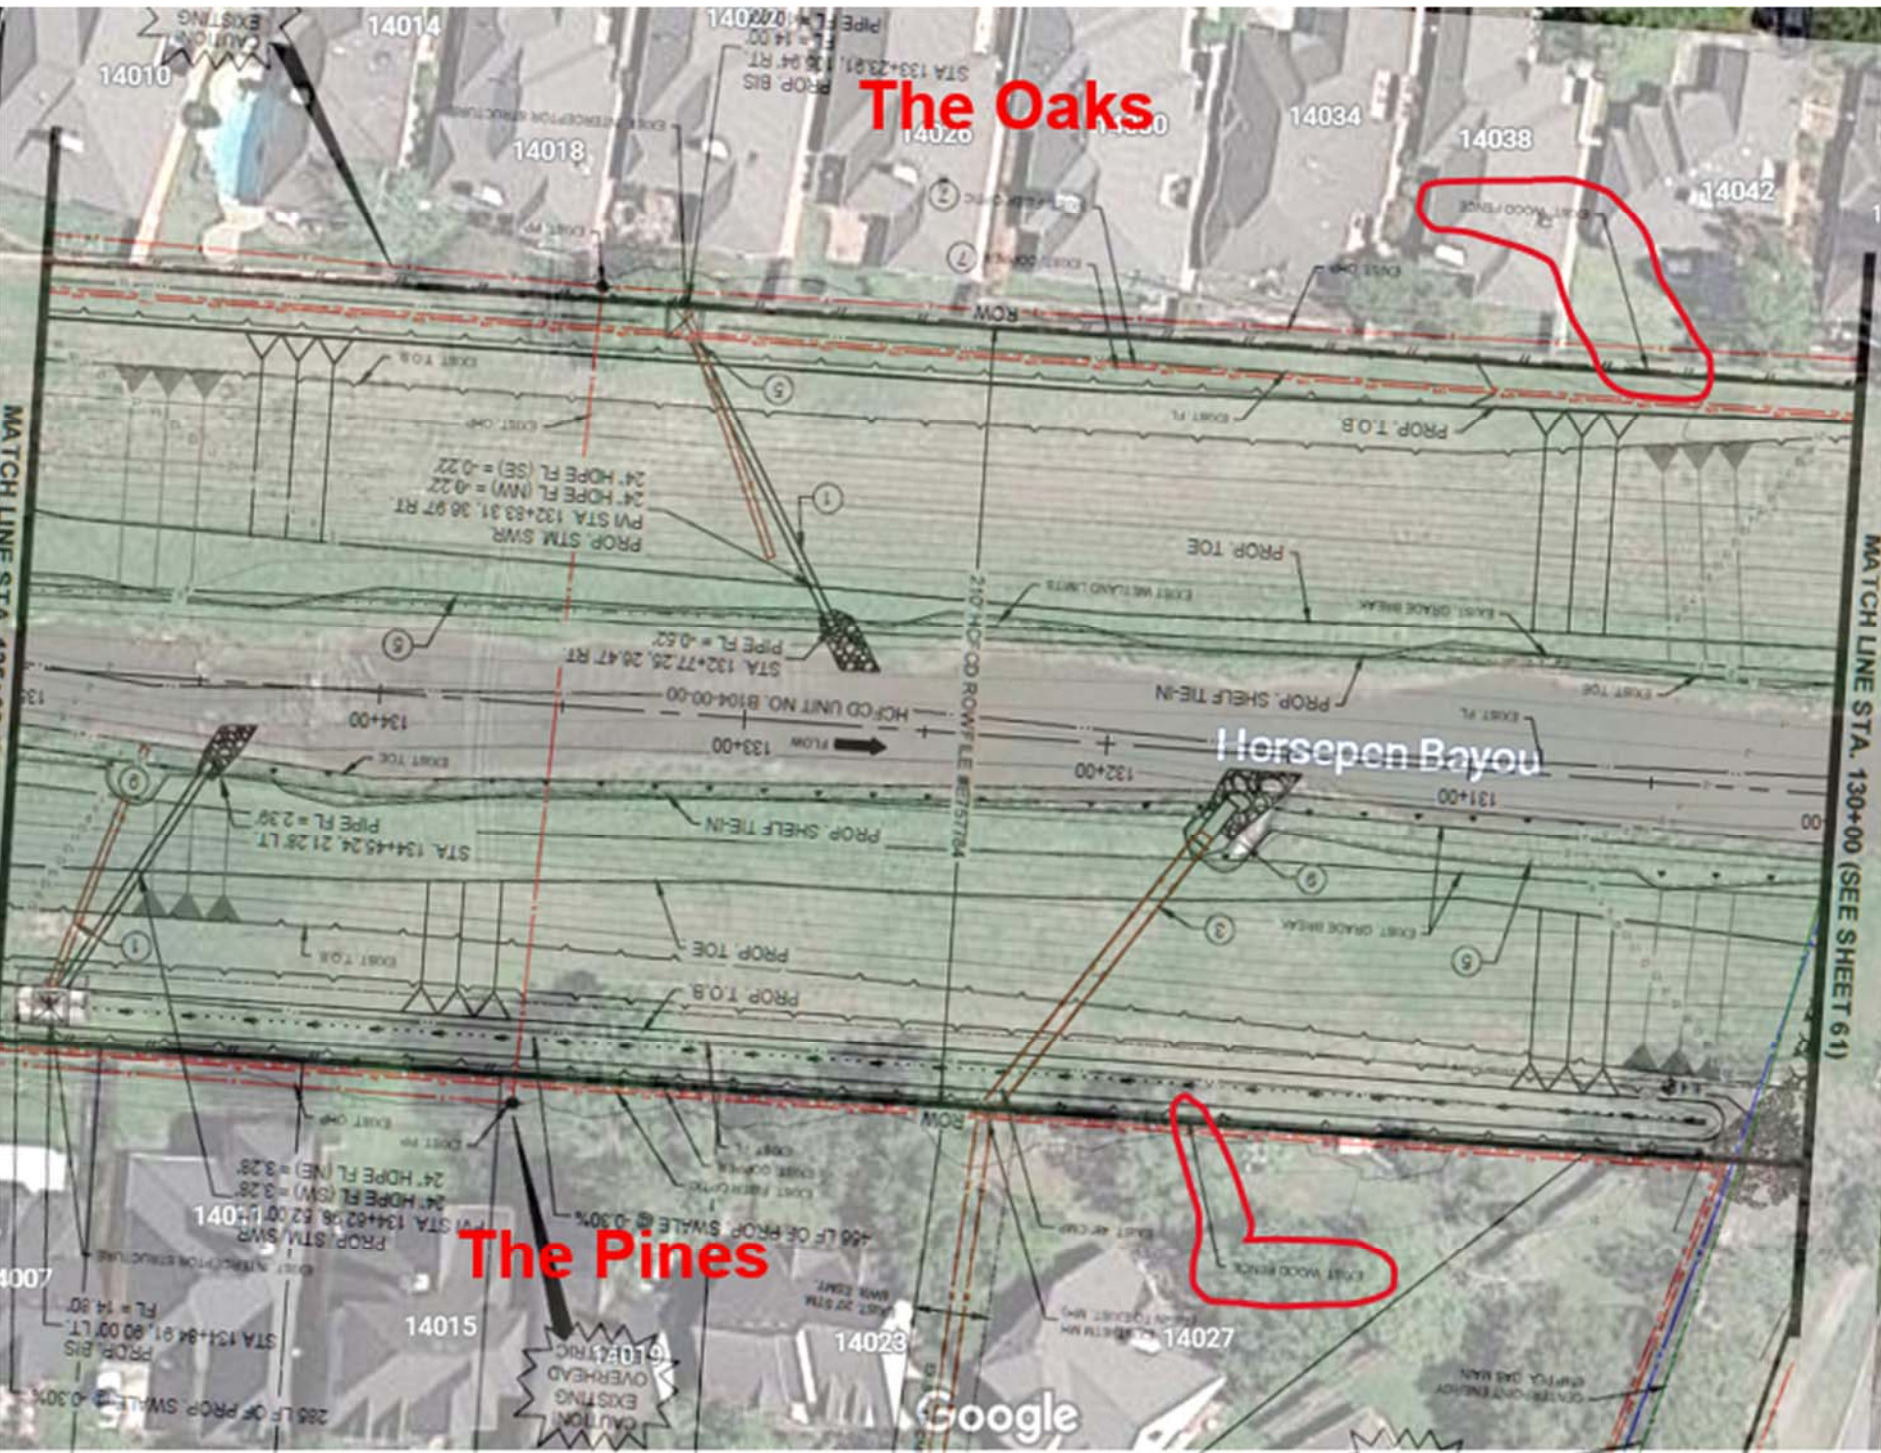

Horsepen Bayou

The Pines