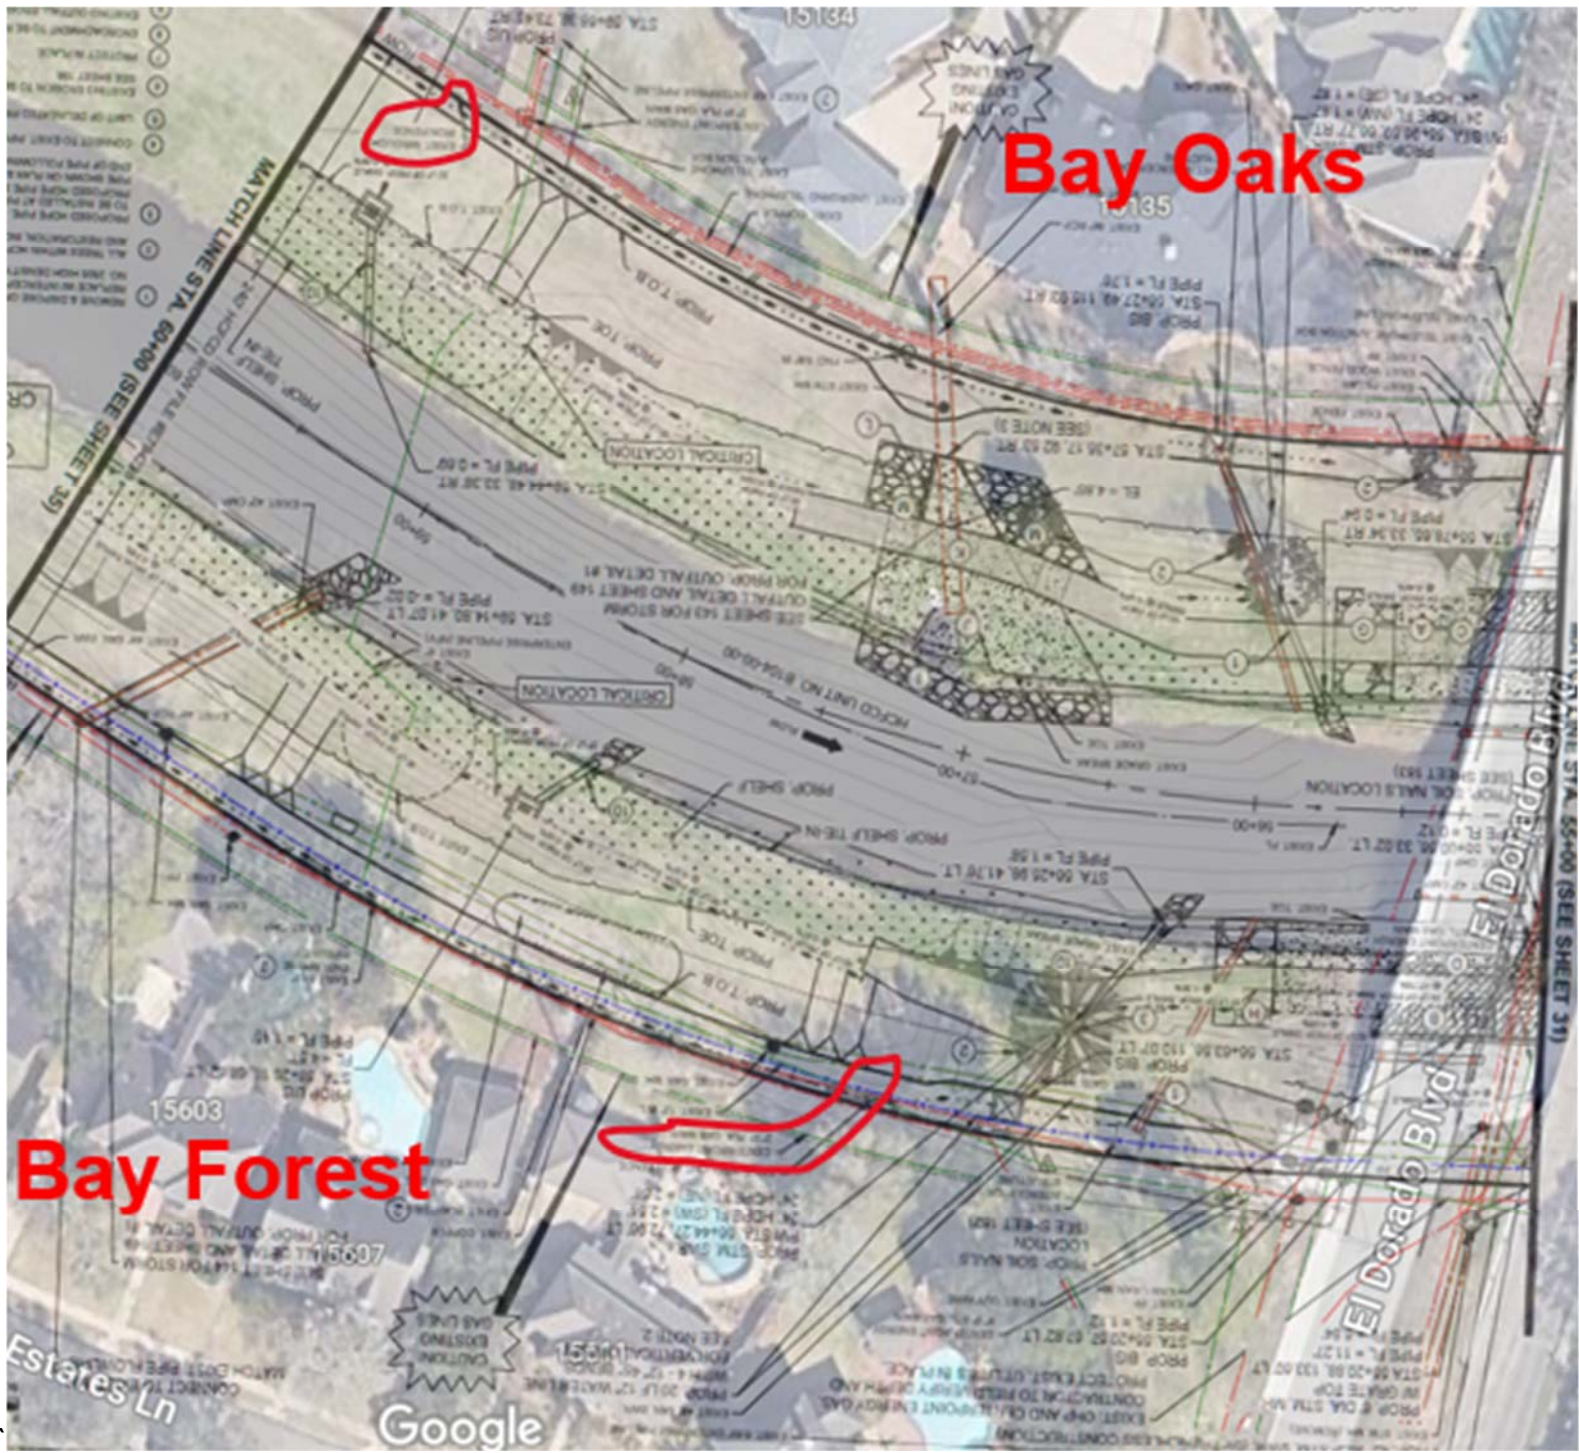

Bay Oaks

Bay Forest

El Dorado Blvd

Estates Ln

Google