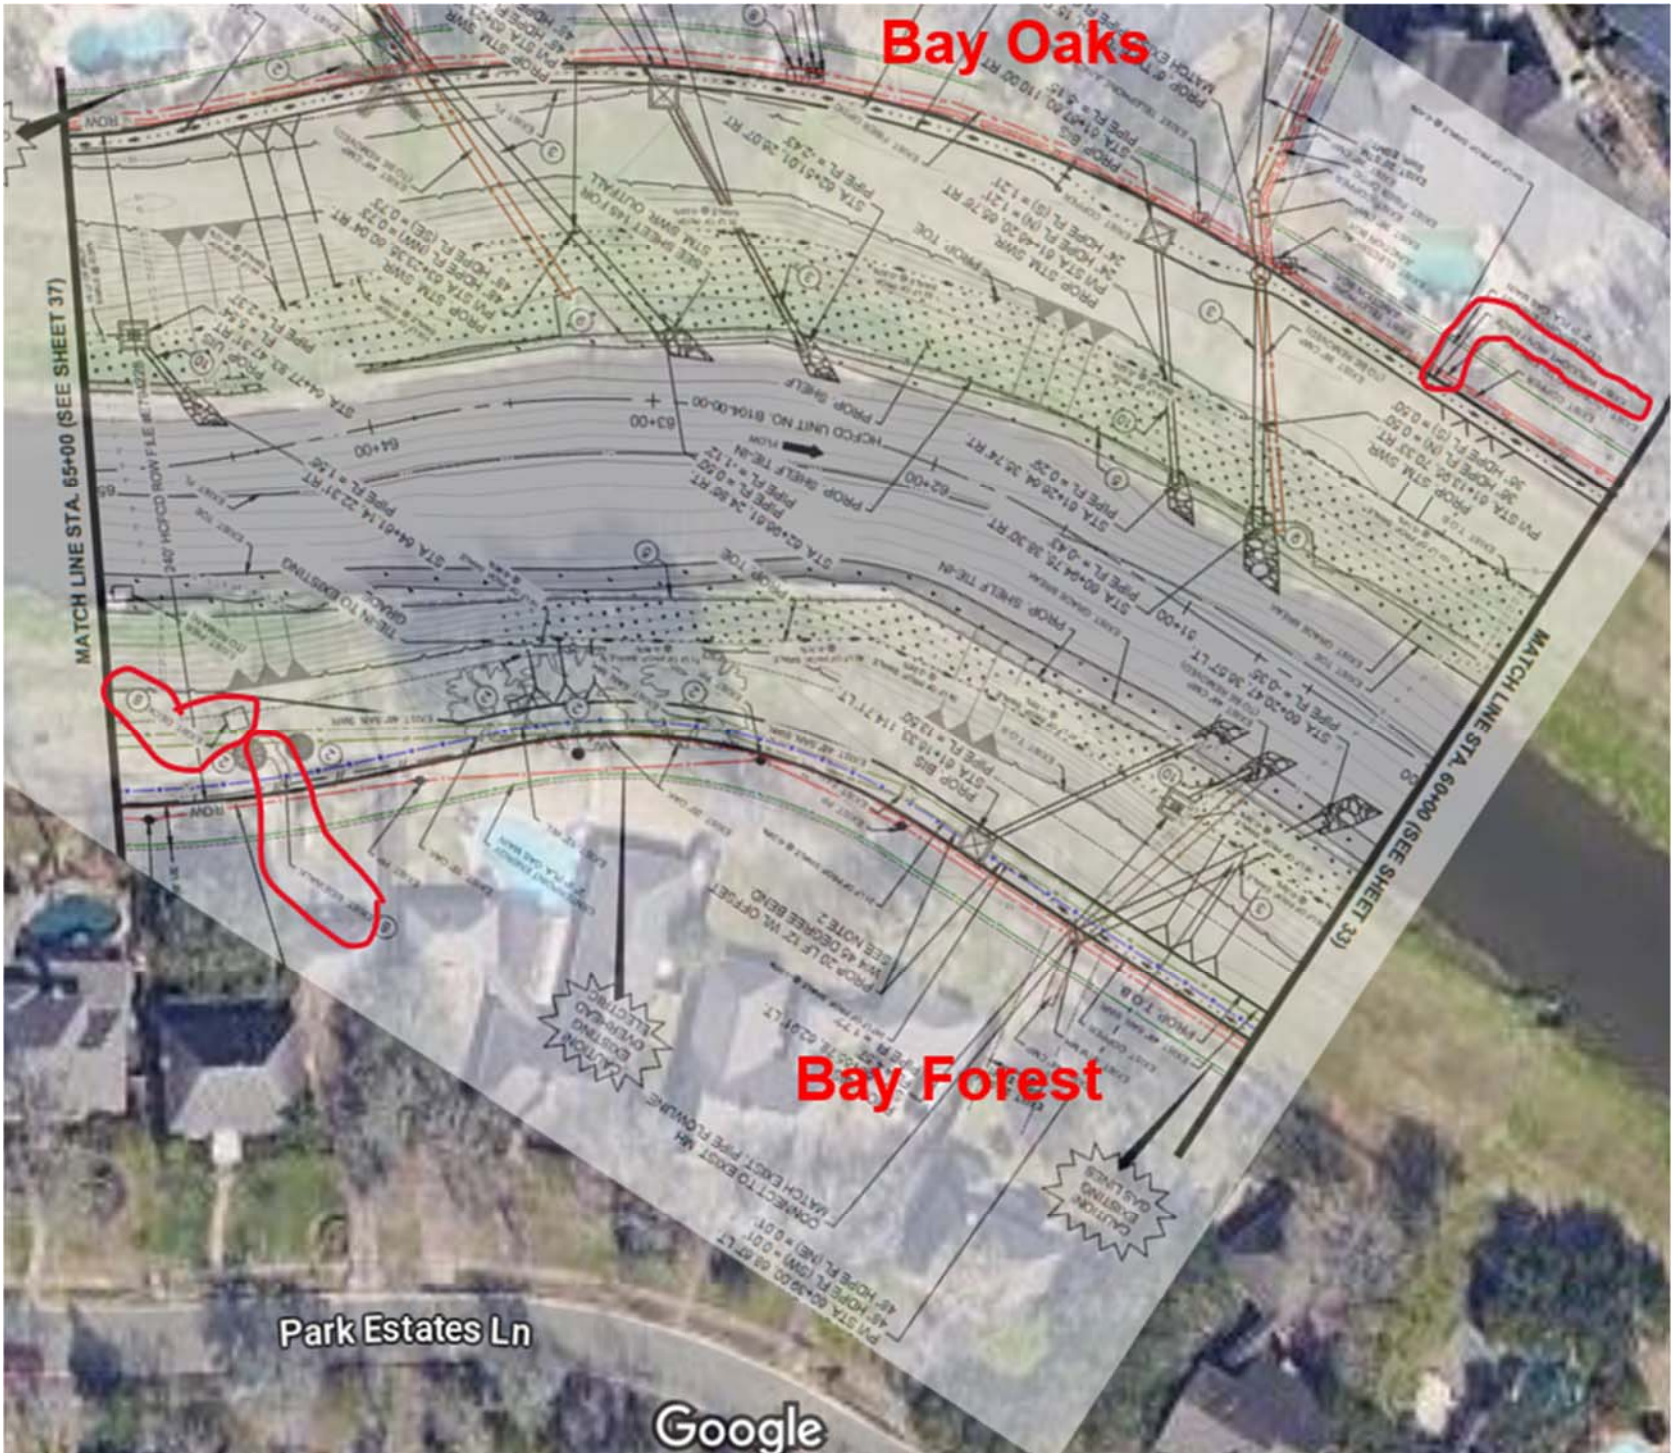

Bay Oaks

Bay Forest

Park Estates Ln

Google