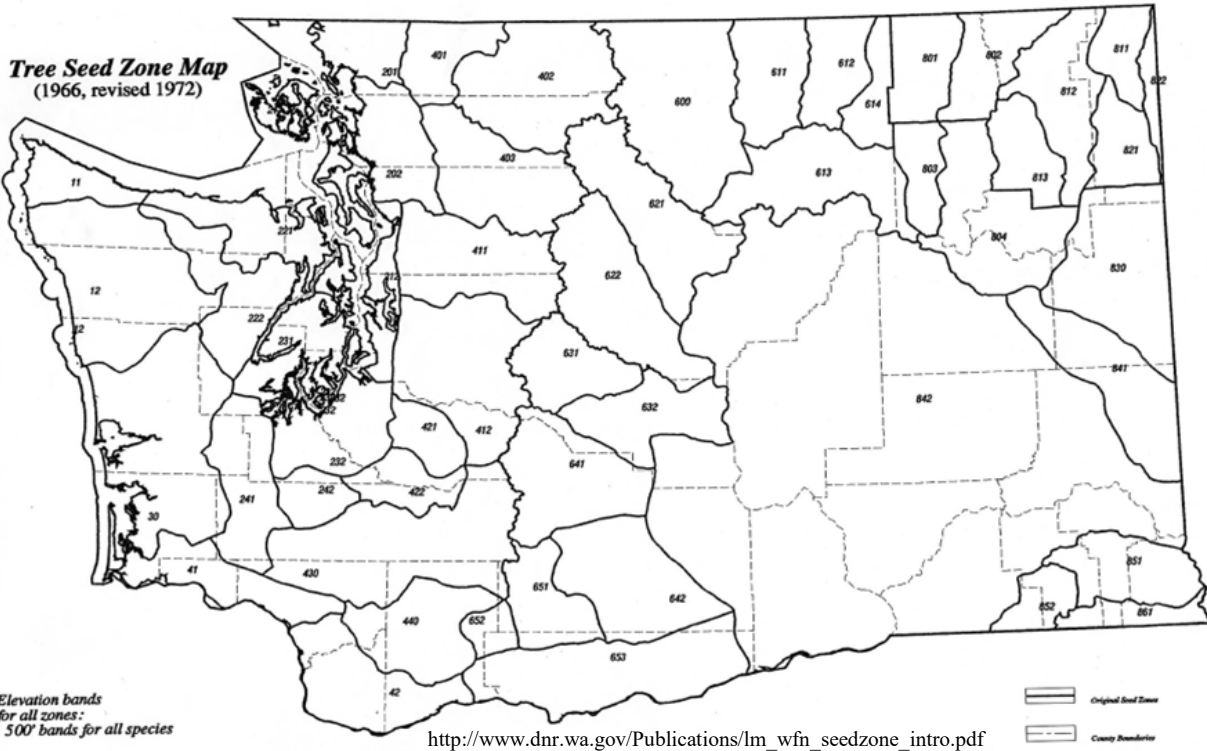

Washington Seed Zones

Seed Zones by County Locations

| | | |
|---------------------|------------------|-----------------------|
| 011 W Clallam | 411 Snohomish | 651 SW Yakima |
| 012 W Jefferson | 412 King | 652 E Skamania |
| 030 Grays Harbor | 421 E Pierce | 653 Klickitat |
| 041 Cowlitz | 422 NE Lewis | 801 NW Ferry |
| 042 Clark | 430 S Lewis | 802 N Ferry/Stevens |
| 201 W Whatcom | 440 W Skamania | 803 S Ferry |
| 202 W Skagit | 600 W Okanogan | 804 S Stevens |
| 221 E Clallam | 611 Mid Okanogan | 811 N Pend Oreille |
| 222 E Jefferson | 612 E Okanogan | 812 E Stevens |
| 231 Kitsap | 613 S Okanogan | 813 S Stevens |
| 232 Thurston/Pierce | 621 N Chelan | 822 E Pend Oreille |
| 241 NW Lewis | 622 S Chelan | 830 Spokane |
| 242 Mid Lewis | 631 NW Kittitas | 841 Whitman |
| 401 Mid Whatcom | 632 SE Kittitas | 851 N Garfield |
| 402 E Whatcom | 641 N Yakima | 852 Columbia |
| 403 E Skagit | 642 SE Yakima | 861 S Asotin/Garfield |

Elevations

| | | |
|------------|------------|------------|
| 0.5 500' | 1.5 1,500' | 2.5 2,500' |
| 1.0 1,000' | 2.0 2,000' | 3.0 3,000' |

For current and more extensive seed transfer zone maps please visit:
https://www.dnr.wa.gov/publications/lm_wfn_seedzone_book.pdf