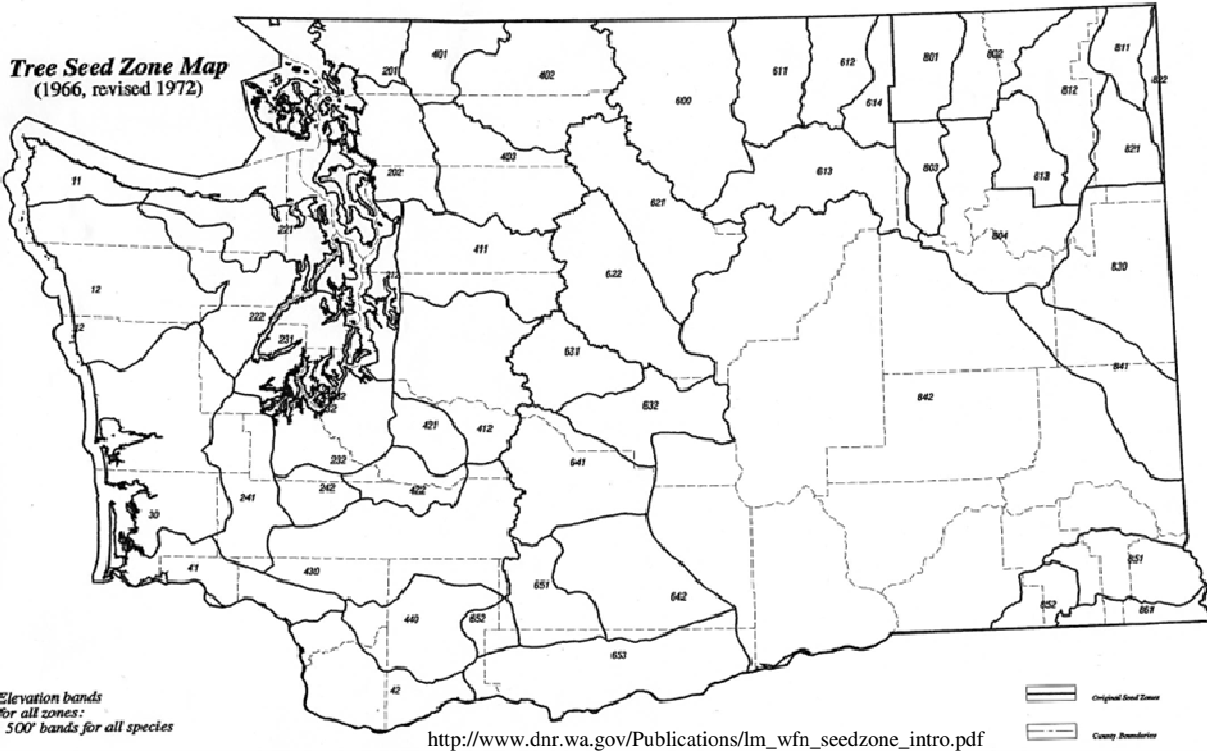

Washington Seed Zones

Seed Zones by County Locations

011 W Clallam	411 Snohomish	651 SW Yakima
012 W Jefferson	412 King	652 E Skamania
030 Grays Harbor	421 E Pierce	653 Klickitat
041 Cowlitz	422 NE Lewis	801 NW Ferry
042 Clark	430 S Lewis	802 N Ferry/Stevens
201 W Whatcom	440 W Skamania	803 S Ferry
202 W Skagit	600 W Okanogan	804 S Stevens
221 E Clallam	611 Mid Okanogan	811 N Pend Oreille
222 E Jefferson	612 E Okanogan	812 E Stevens
231 Kitsap	613 S Okanogan	813 S Stevens
232 Thurston/Pierce	621 N Chelan	822 E Pend Oreille
241 NW Lewis	622 S Chelan	830 Spokane
242 Mid Lewis	631 NW Kittitas	841 Whitman
401 Mid Whatcom	632 SE Kittitas	851 N Garfield
402 E Whatcom	641 N Yakima	852 Columbia
403 E Skagit	642 SE Yakima	861 S Asotin/Garfield

Elevations

0.5 500'	1.5 1,500'	2.5 2,500'
1.0 1,000'	2.0 2,000'	3.0 3,000'

For current and more extensive seed transfer zone maps please visit:
http://www.dnr.wa.gov/ResearchScience/Topics/ForestResearch/Pages/lm_tree_seed_zones.aspx