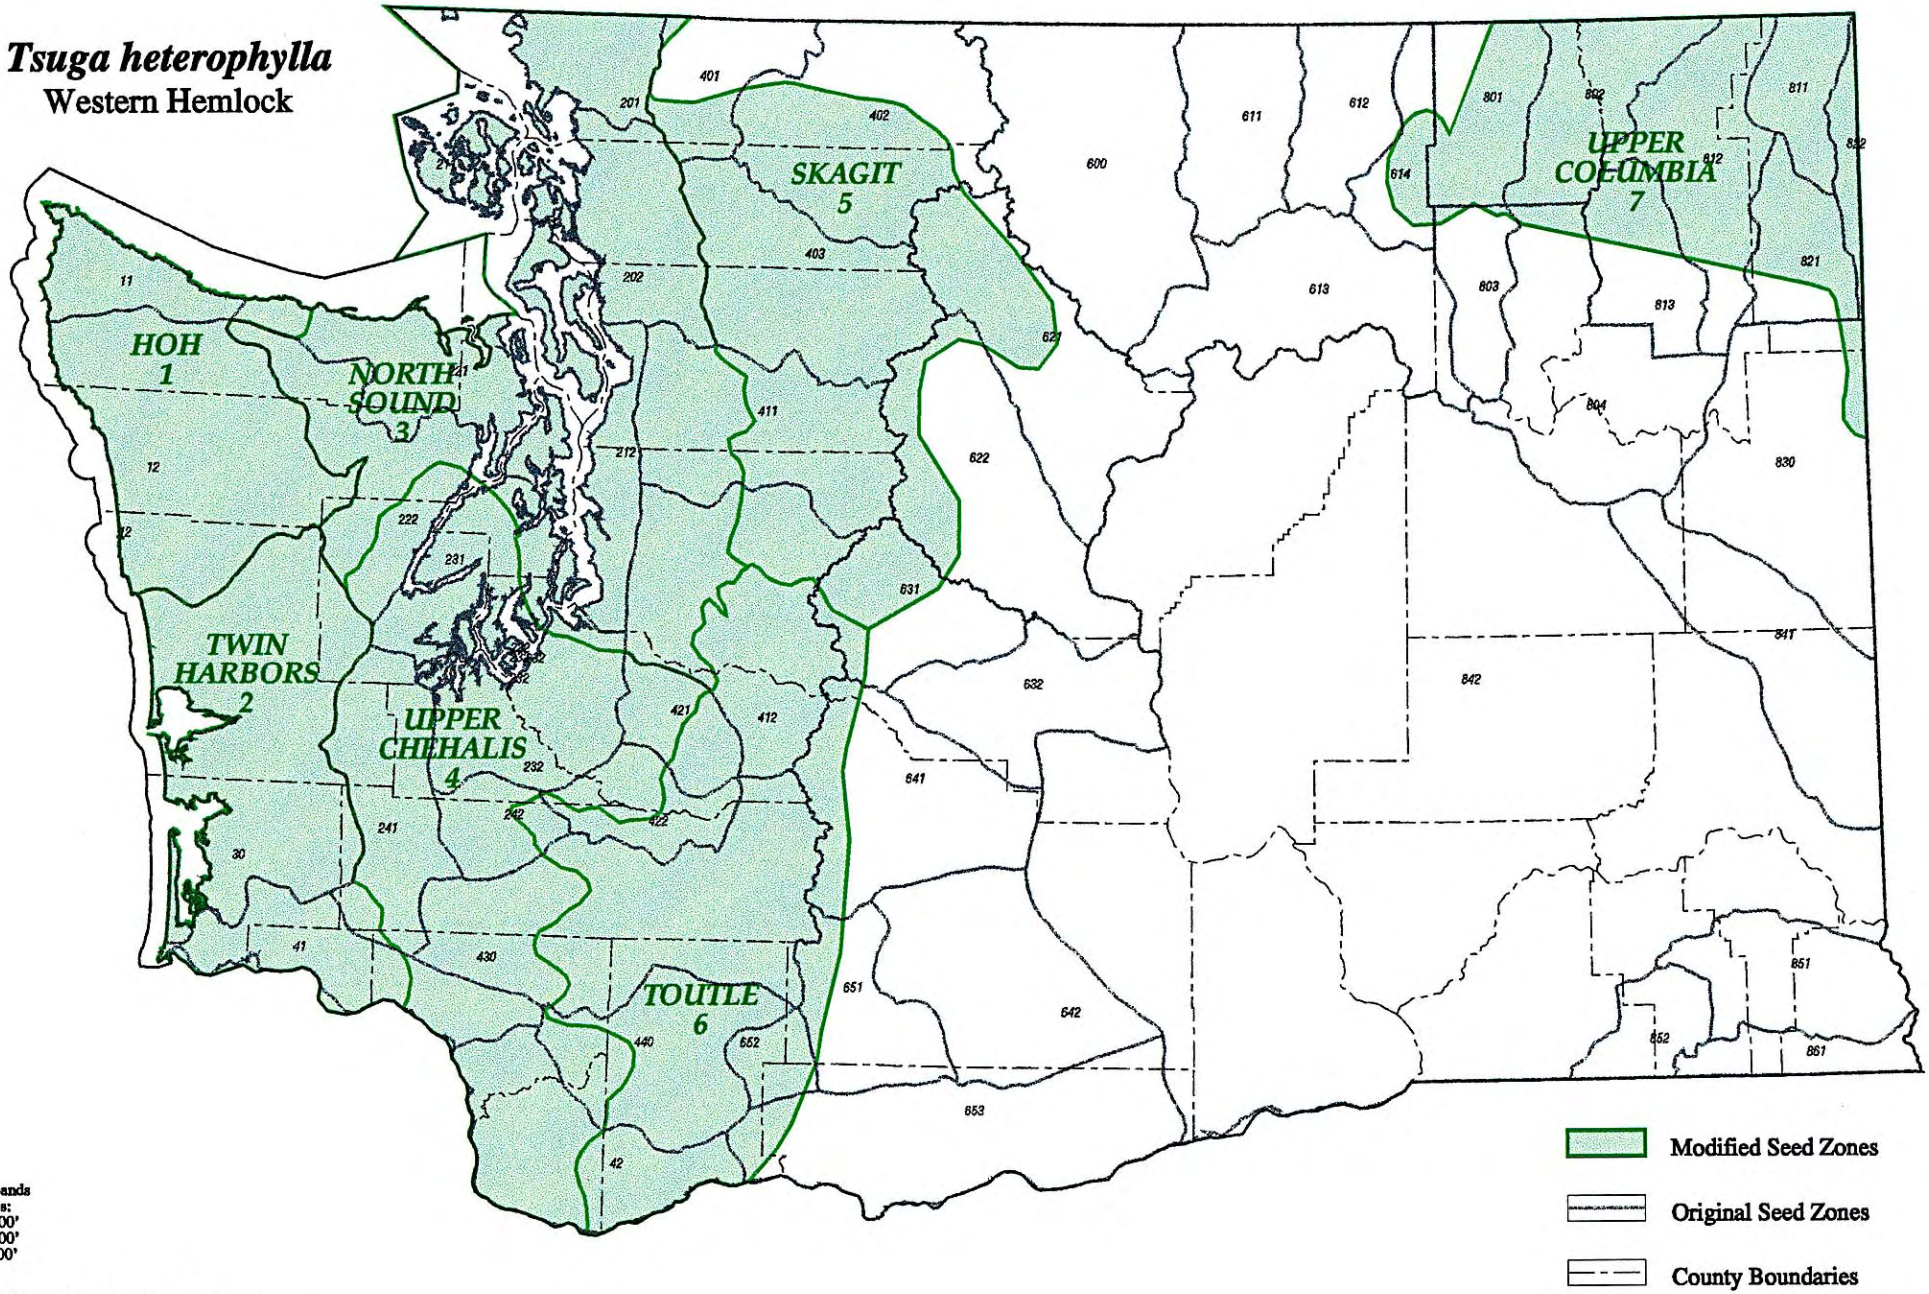

Tsuga heterophylla
Western Hemlock

Elevation bands
for all zones:
0' - 1200'
1200' - 2400'
>2400'

Modified Seed Zones

-  Modified Seed Zones
-  Original Seed Zones
-  County Boundaries