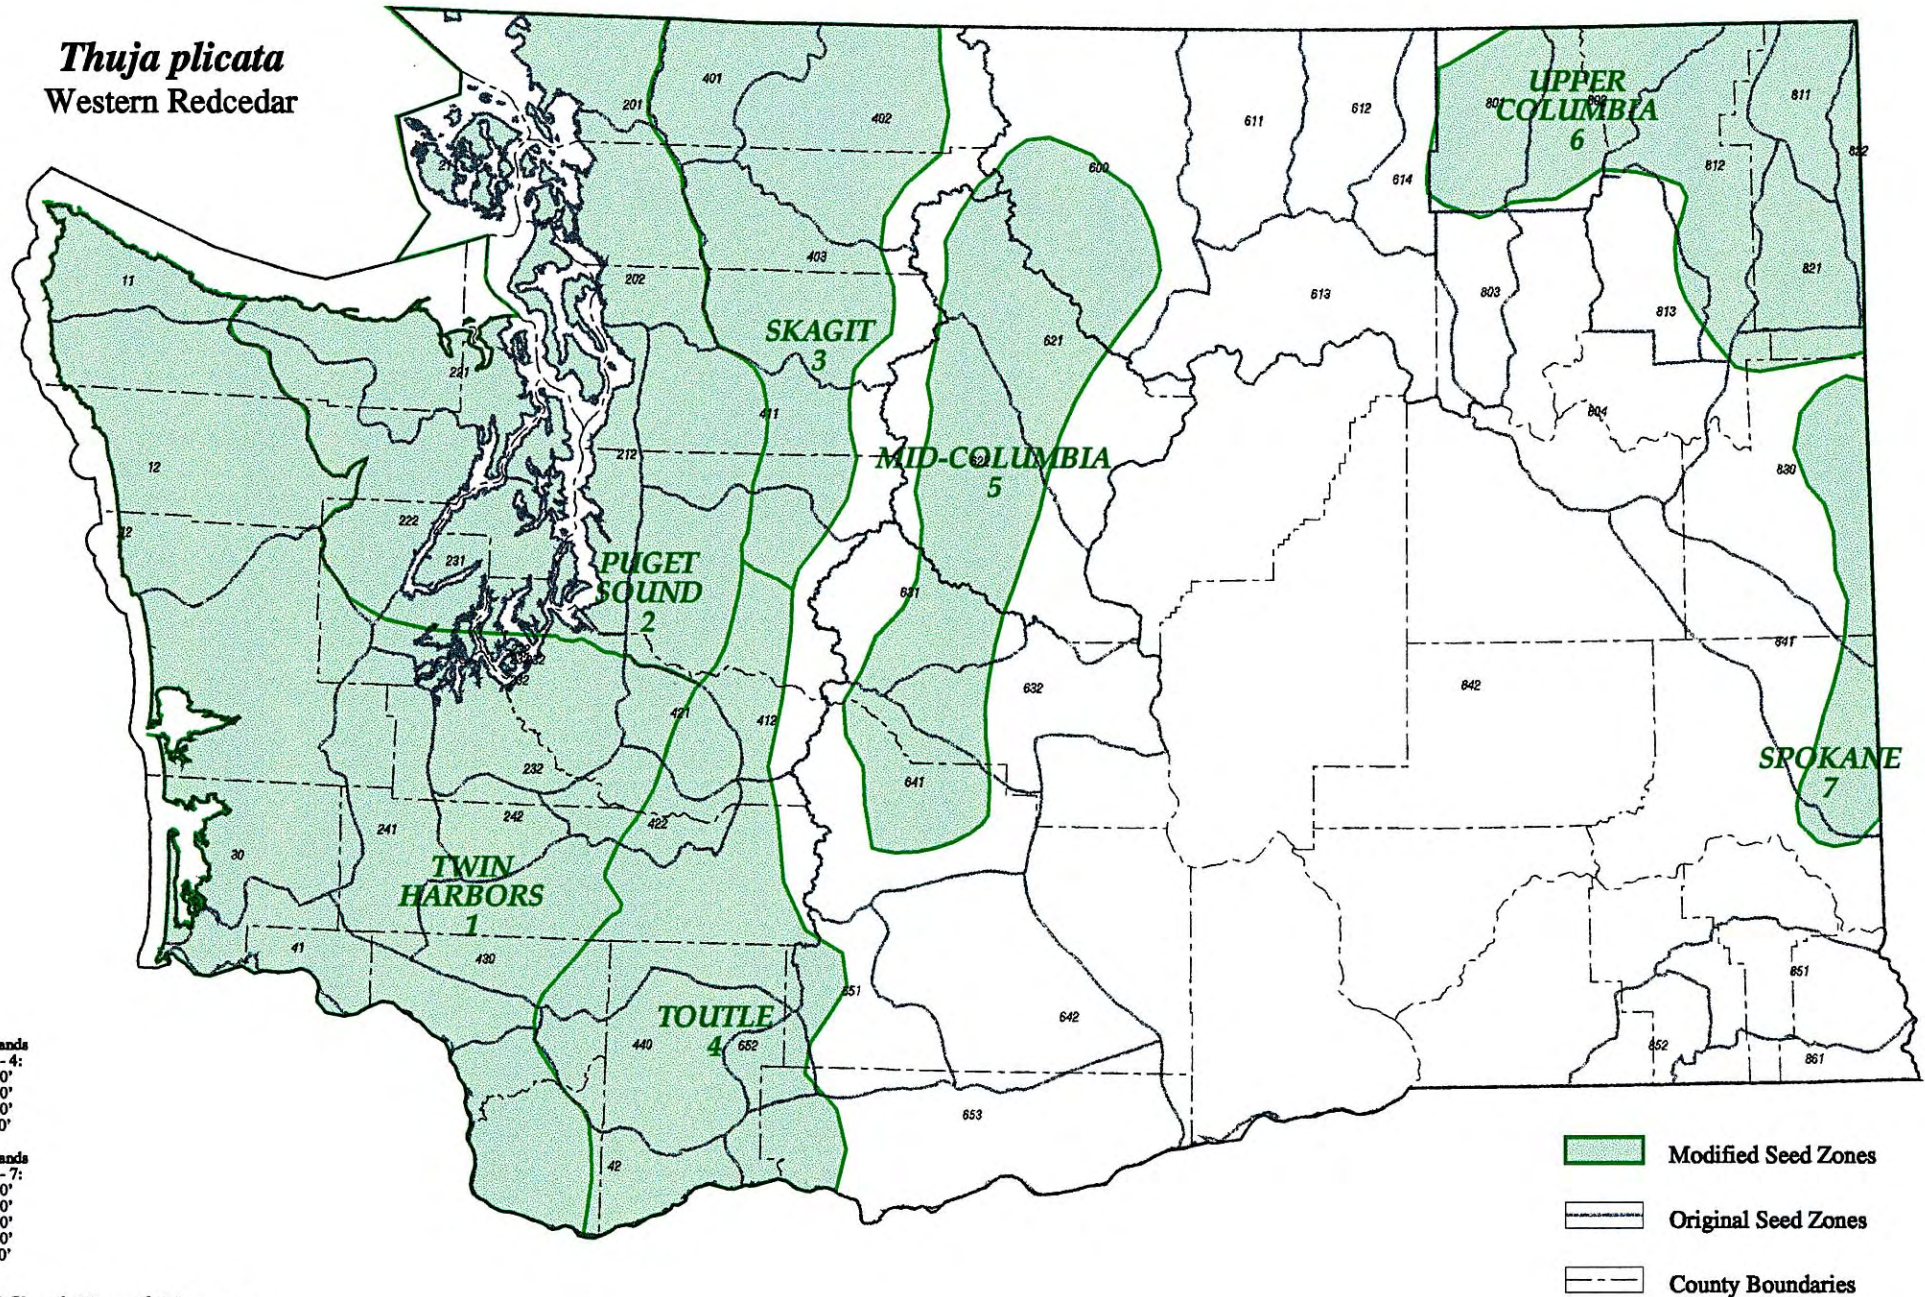

Thuja plicata
Western Redcedar

Elevation bands
for zones 1 - 4:
0' - 2000'
2000' - 4000'
4000' - 6000'
>6000'

Elevation bands
for zones 5 - 7:
0' - 1500'
1500' - 3000'
3000' - 4500'
4500' - 6000'
>6000'

Modified Seed Zones

- Modified Seed Zones
- Original Seed Zones
- County Boundaries