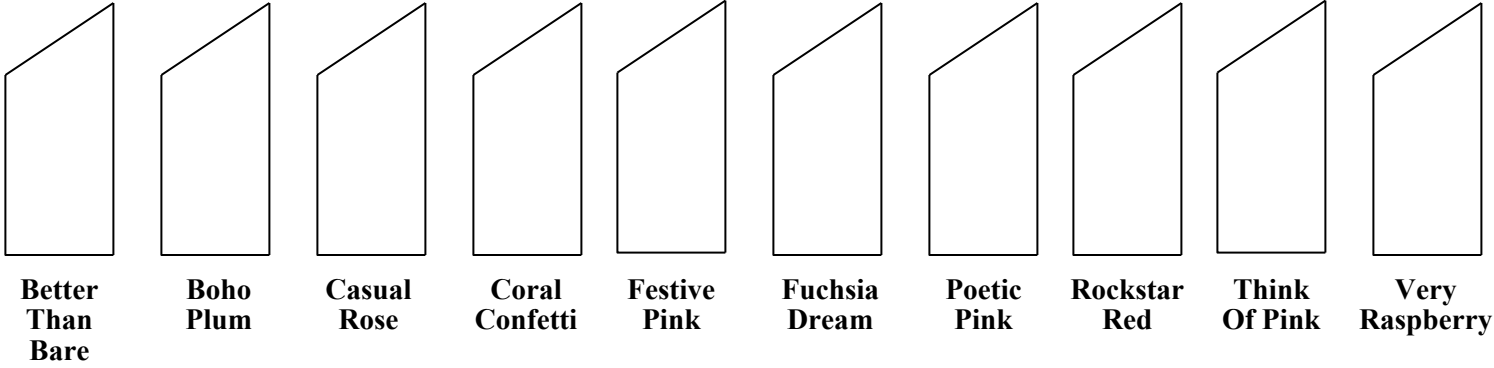

Supreme Hydrating Lipsticks