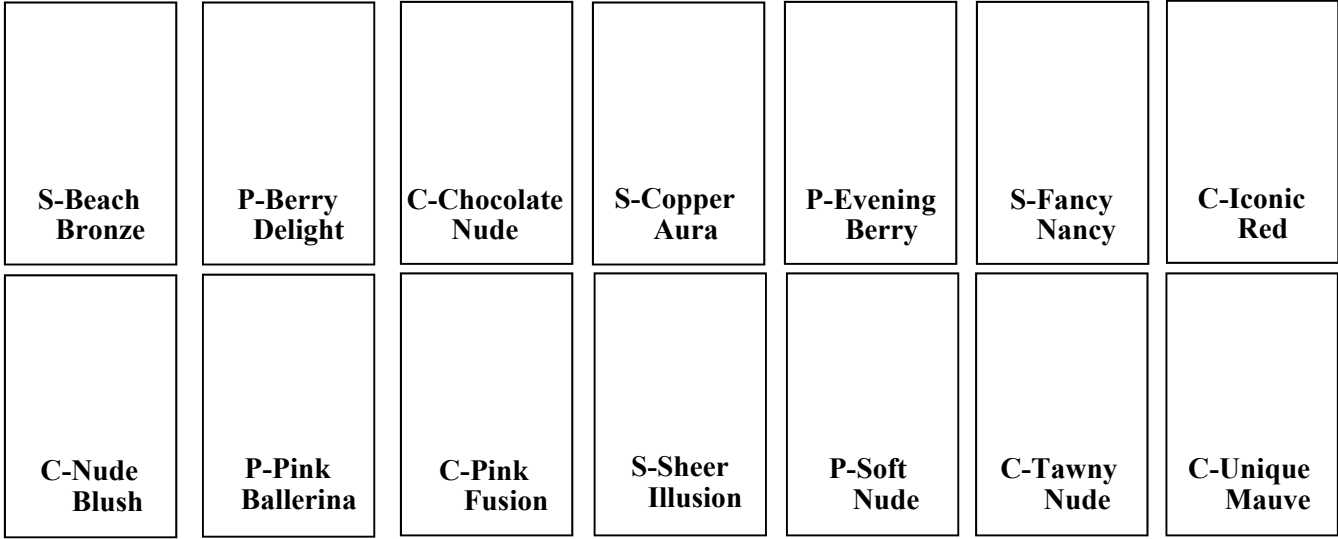

Meteor Shower

Pink Starlight

Purple Nova

Waterproof Eye Liner

BLACK

BLUE

BROWN

STEELY

Supreme Hydrating Lipsticks

Lip Glosses

C=Cream P=Pearl S=Shimmer

Waterproof Lip Liners

Gel Semi-Shine Lipsticks

**Apple
Berry**

**Berry
Couture**

**Downtown
Brown**