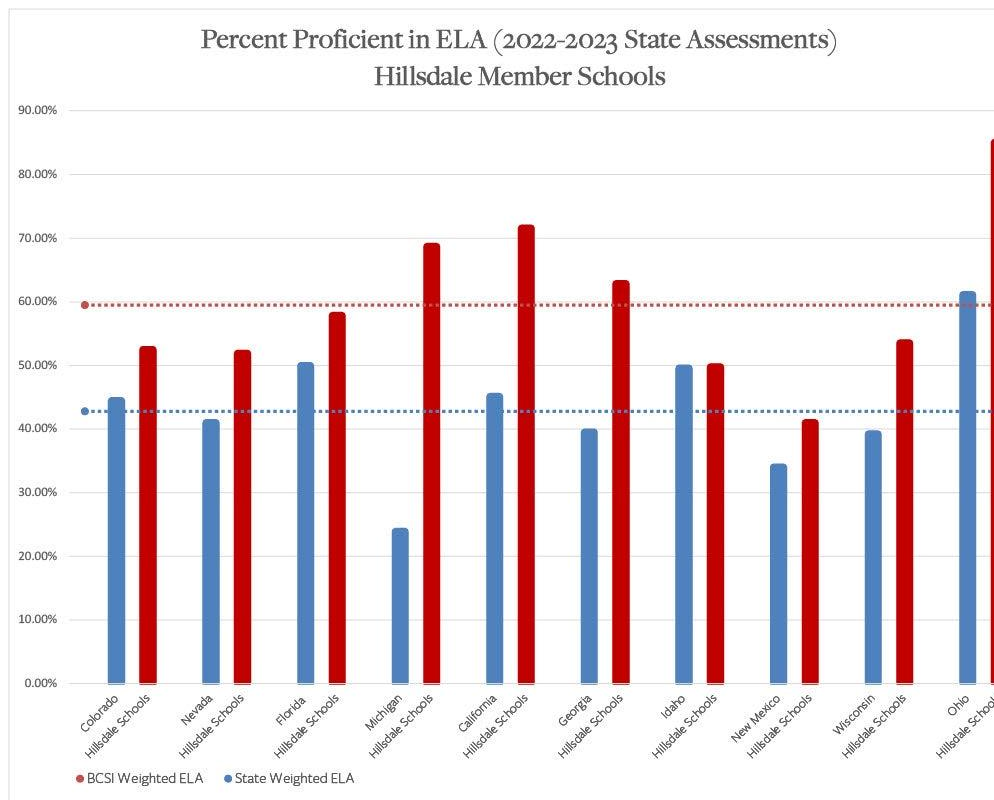

Begun in 2010, with the first school opening in 2012,
the Hillsdale K-12 American Classical Education