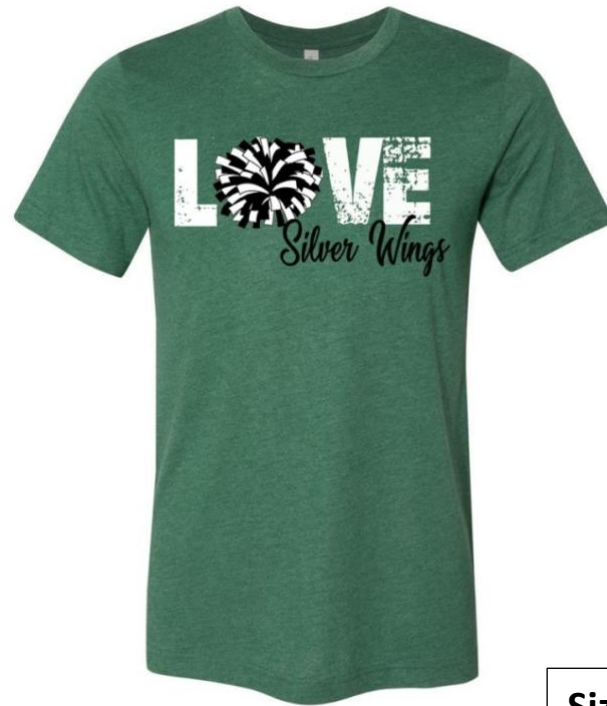

LOVE SILVER WINGS

SKU: LoveWings

Shirt Color Options: Neon Pink (Bella), Heather Grass Green (Bella), Heather Irish Green (Gildan), & Heather Heliconia (Gildan)

Sizes:

X-Small

Small

Medium

Large

X-Large

2XL (+$2.00)

3 XL (+$3.00)

Shirt is pictured on a Bella in a Neon Pink and Heather Grass Green, which is a fashion fit cotton tee.

Imprint colors: Black and White

Kids:

$15.00 Youth Gildan Softstyle, Cotton

$20.00 Bella Youth 3001, 100% Cotton

Women:

$15.00 Gildan Softstyle, Cotton, Unisex

$20.00 Bella 3001, 100% fitted cotton, Unisex