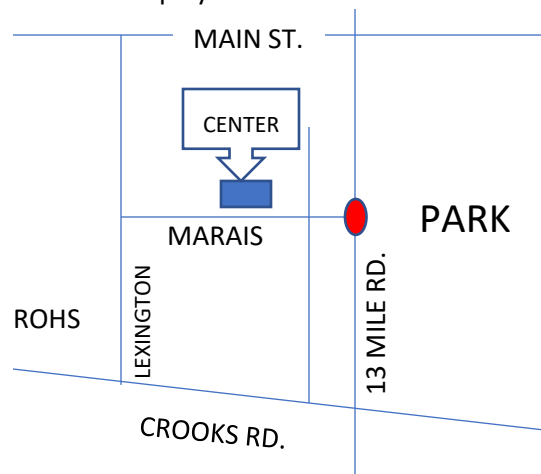

We always have fun in painting class!

NEW MEETING LOCATION – SOAA will meet at the Mahany/Meininger Sr. Community Center, 3500 Marais (between Main & Crooks, N. at the light off 13 Mile). Spacious accommodations, easy to get in and out and less expensive for SOAA. We hope you will love this new location.