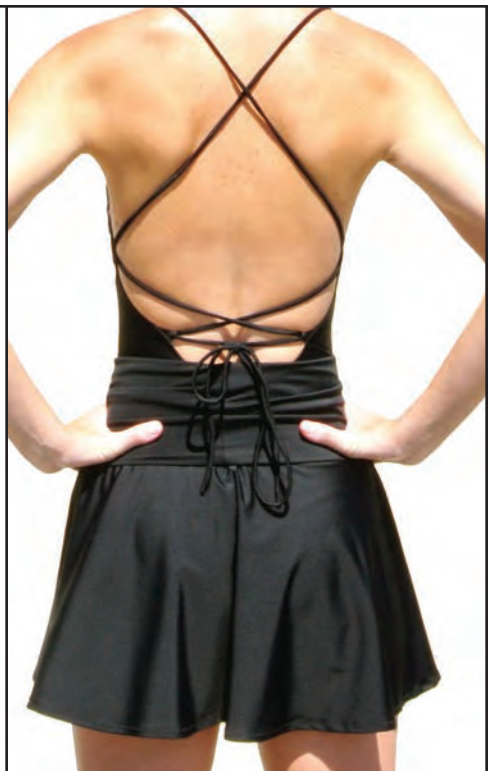

the SS2014 TRIGGERFISH COLLECTION

by:  skyfish  
SWIMWEAR.

STRAPLESS SUIT #7783

LACE-UP SUIT #7795

LACE-UP SUIT #7795 & SKIRT-DRESS **BLACK** #10798

SIDE-KINI TOP **BLACK** #7784 & SKIRT-DRESS **BLACK** #10798

SIDE-KINI **BLACK** TOP #7784 & WAISTED BOTTOMS #7797

GATHERED TOP #7793 & WAISTED BOTTOMS #7797

GATHERED SUIT #7793

TWIST SUIT #7788

SIDE-KINI SUIT #7784

**BITTY BTMS #7798**

HEART SUIT #7791

KINI SUIT #7794