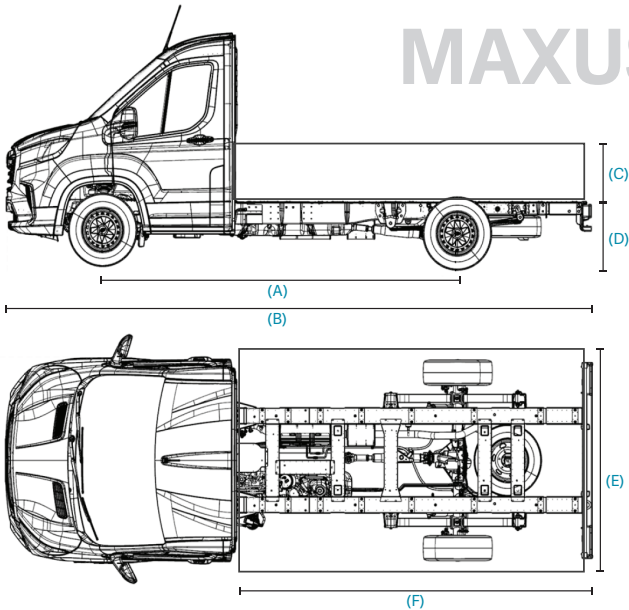

MAXUS DELIVER 9

Image of DELIVER 9 is luxury model, also available in base model.

MAXUS KING DROPSIDER

Wheelbase (A)	3760mm
Overall Vehicle Length (B)	6350mm
Door Height (C)	400mm
Body load Height (D)	875mm
Body Width Int/Ext (E)	2020/2092mm
Body Length Int/Ext (F)	3500/3580mm
Model	DELIVER 9
Cab Type	Single
Body Type	King Dropside
Body weight	234kg
Payload	1306Kg