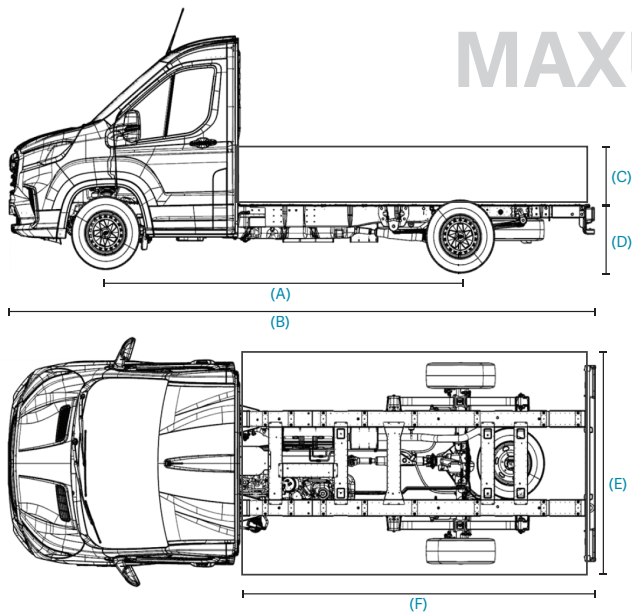

**MAXUS  
DELIVER 9**

Image of DELIVER 9 is luxury model, also available in base model.

# MAXUS KING TIPPER

Wheelbase (A)	3760mm
Overall Vehicle Length (B)	6200mm
Door Height (C)	400mm
Body load Height (D)	875mm
Body Width Int/Ext (E)	2020/2092mm
Body Length Int/Ext (F)	3350/3430mm
Model	DELIVER 9
Cab Type	Single
Body Type	King Tipper
Body weight	347kg
Payload	1195Kg