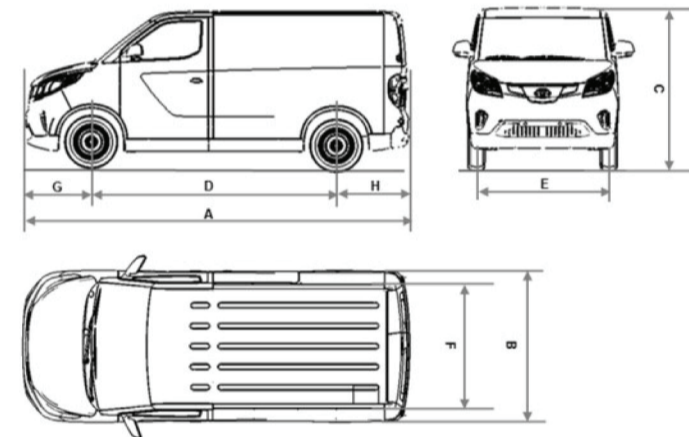

# MAXUS eDELIVER 3

MAXUS e DELIVER 3	SWB 35kWh	SWB 52.5kWh
<b>WEIGHTS</b>		
GVM (kg)	2310	2460
CVW (kg)	1455	1555
Max front axle load (kg)	1170	1170
Max rear axle load (kg)	1260	1460
Payload (kg)	865	905
Max roof load (kg)	75	75
Towing capacity (braked/unbraked) (kg)	1200/750	1090/750
<b>ENGINE</b>		
Drive type	RHD	RHD
Number of seats	2	2
Rated power/peak power (kW)	40/90	40/90
Rated torque/Max. torque (N.m)	125/255	125/255
Max speed (kmph /mph)	120/75	120/75
Acceleration 0-100km/h (sec)	11	12
<b>GEAR RATIOS</b>		
	<b>Internal Gearbox Ratios</b>	<b>Final Drive Ratios</b>
Max CVT	N/A	N/A
1	2.5	3.739
Min CVT	N/A	N/A
Reverse	2.5	3.739
<b>DIMENSIONS</b>		
Dimension : L *W *H (mm)	4555X1780X1895	4555X1780X1895
Wheel base (mm)	2910	2910
Length cargo space (mm)	2180	2180
Max width cargo space (mm)	1665	1665
Max width cargo space between wheel arches (mm)	1220	1220
Max height cargo space (mm)	1330	1330
Slide door width (mm)	710	710
Slide door height (mm)	1230	1230
Turning radius (m)	5.87	5.87
Cargo volume (m <sup>3</sup> )	4.8	4.8
<b>CHARGING</b>		
Charging time(AC 100%) h	6	8
Charging time (DC 80%) min	45	45
Battery capacity (kWh)	35	52.5
Energy consumption WLTP combined (Kwh/100km)	24.36kwh/100km	23.63kwh/100km
<b>RANGE</b>		
WLTP City Range	141 Miles/ 227 KMS	213 Miles/ 344 KMS
WLTP Combined Range	99 Miles/ 159 KMS	151 Miles/ 243 KMS